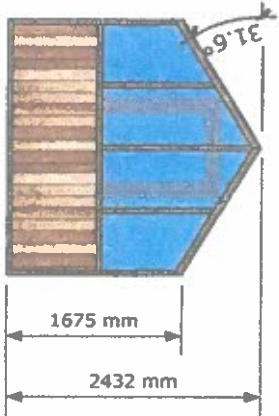

ISOMETRIC

LEFT
(NORTH)

FRONT
(WEST)

RIGHT
(SOUTH)

BACK
(EAST)

GREENHOUSE DIMENSIONS
ALL DIMENSIONS APPROXIMATE

SCALE 1:50

UNITS: MILLIMETRES