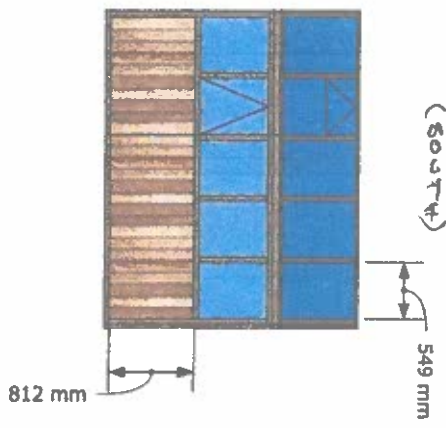

ISOMETRIC

LEFT
(NORTH)

FRONT
(WEST)

RIGHT
(SOUTH)

BACK
(EAST)

GREENHOUSE DIMENSIONS
ALL DIMENSIONS APPROXIMATE

SCALE 1:50

UNITS: MILLIMETRES