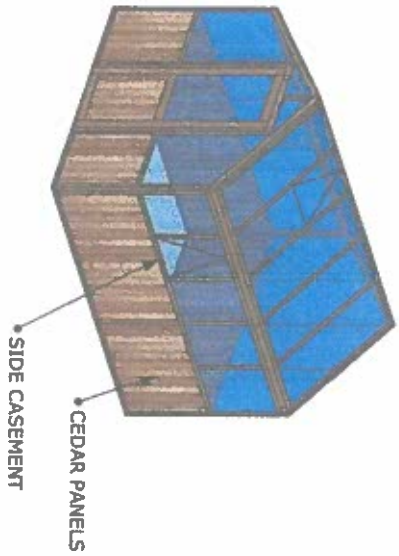

ISOMETRIC

LEFT
(NORTH)

FRONT
(WEST)

RIGHT
(SOUTH)

BACK
(EAST)

GREENHOUSE DIMENSIONS
ALL DIMENSIONS APPROXIMATE

SCALE 1:50

UNITS: MILLIMETRES