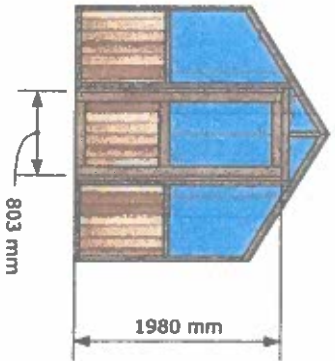

ISOMETRIC

LEFT
(NORTH)

FRONT
(WEST)

RIGHT
(SOUTH)

BACK
(EAST)

GREENHOUSE DIMENSIONS
ALL DIMENSIONS APPROXIMATE

SCALE 1:50

UNITS: MILLIMETRES