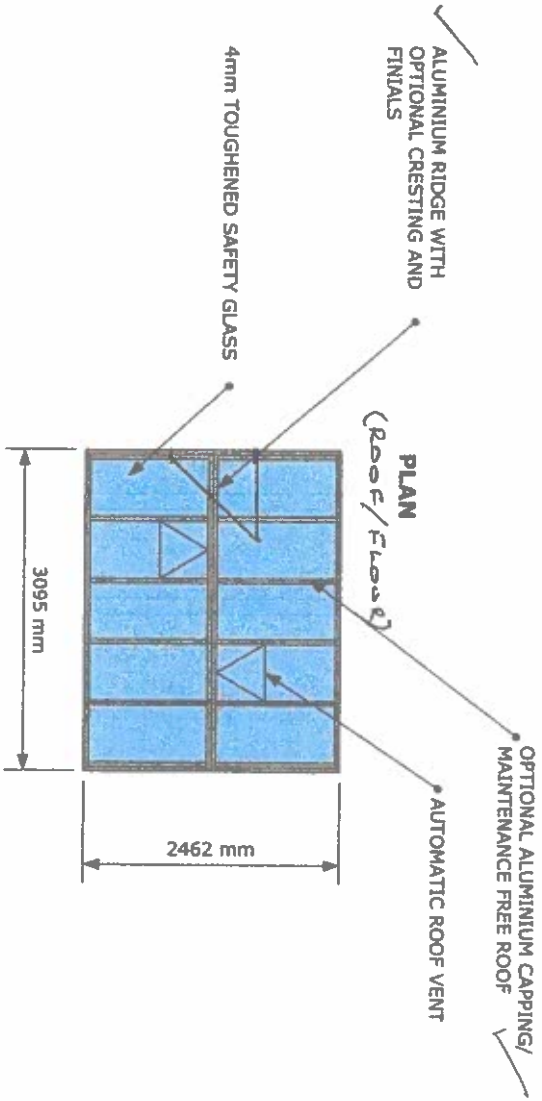

ISOMETRIC

LEFT
(NORTH)

FRONT
(WEST)

RIGHT
(SOUTH)

BACK
(EAST)

GREENHOUSE DIMENSIONS
ALL DIMENSIONS APPROXIMATE

SCALE 1:50

UNITS: MILLIMETRES