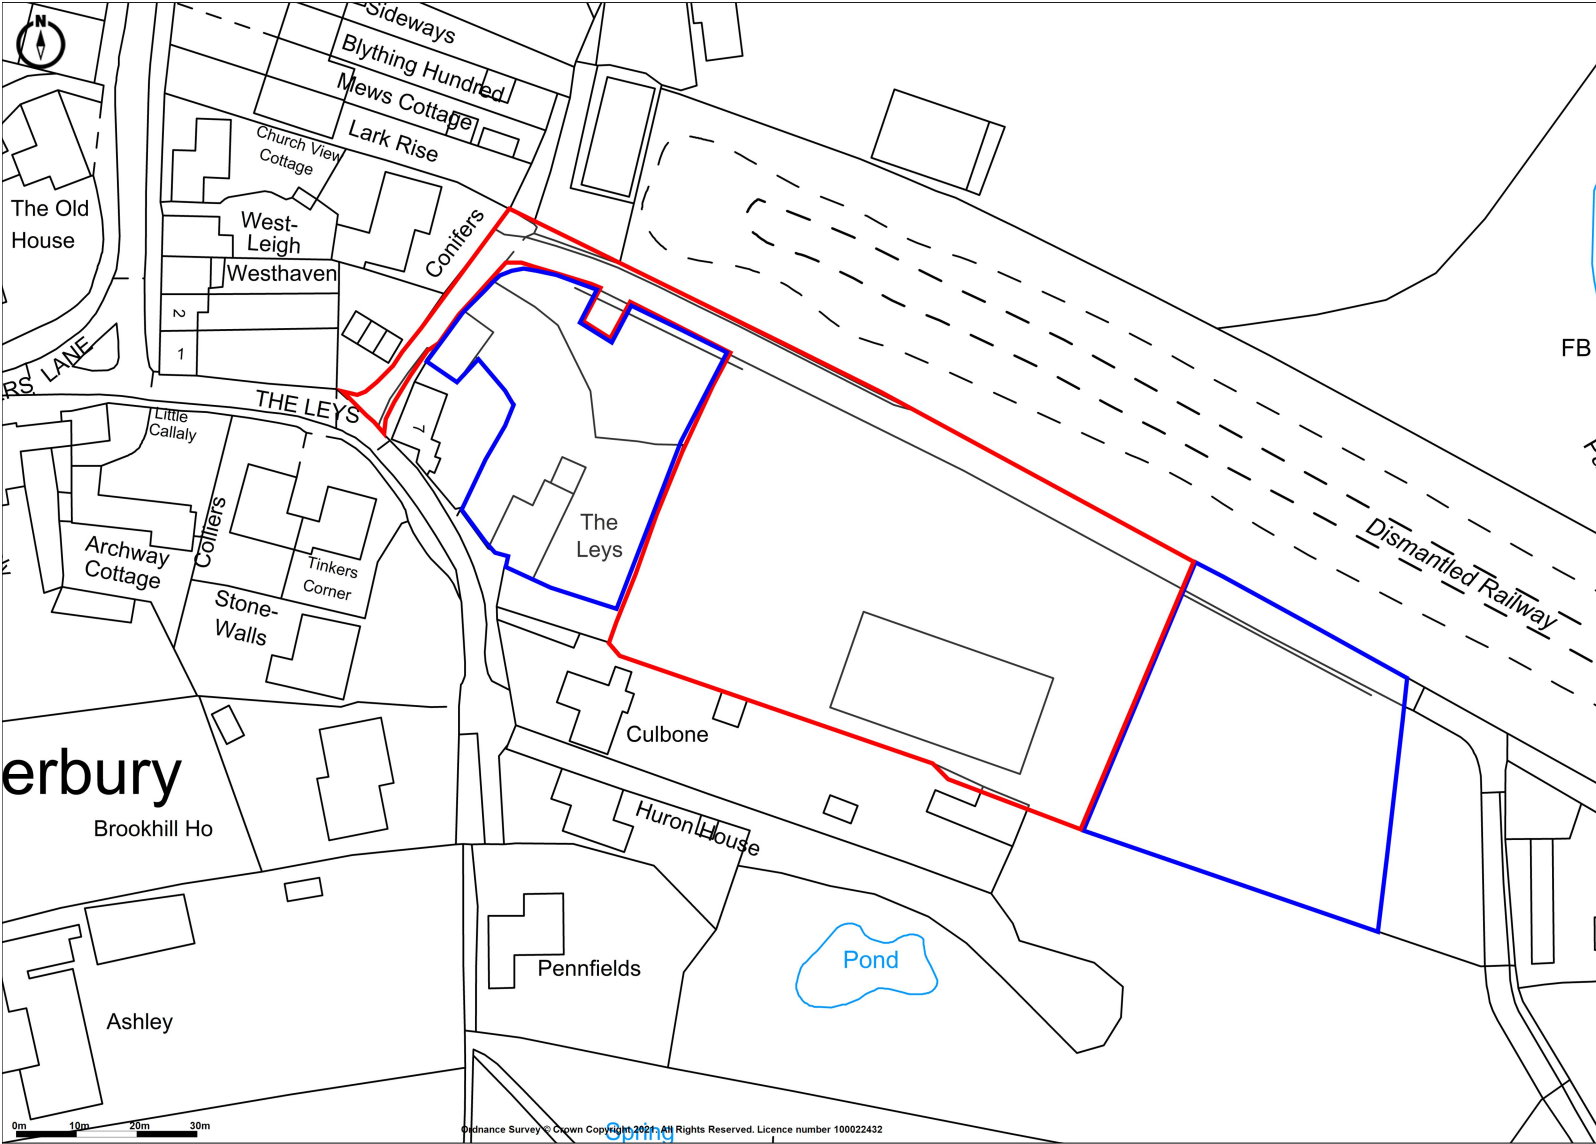

The Leys, Adderbury  
Site Location Plan

Ordnance Survey © Crown Copyright 2021. All Rights Reserved.  
Licence number 100022432  
Plotted Scale - 1:1250. Paper Size - A4

Our ref: PJF/eb/PF/9614  
Dwg No. PF/9614.03 Rev A