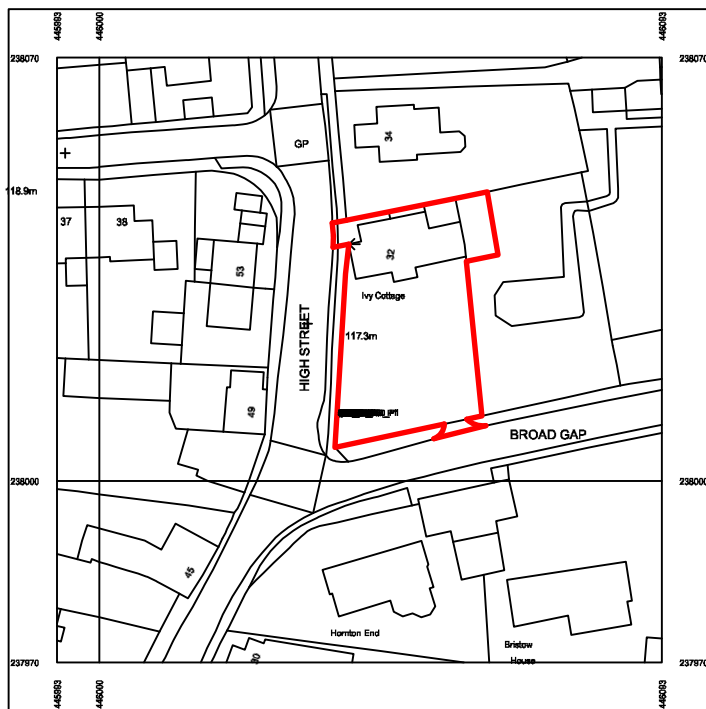

Ordnance Survey
Ukmapcentre.com

1 Site Location Plan
Scale: 1:1250

IVY COTTAGE, 32 HIGH STREET, BODICOTE, OX15 4BP	P1 211029 Planning Issue	001_00_001_P1 Site Location Plan Scale 1:1250 at A4