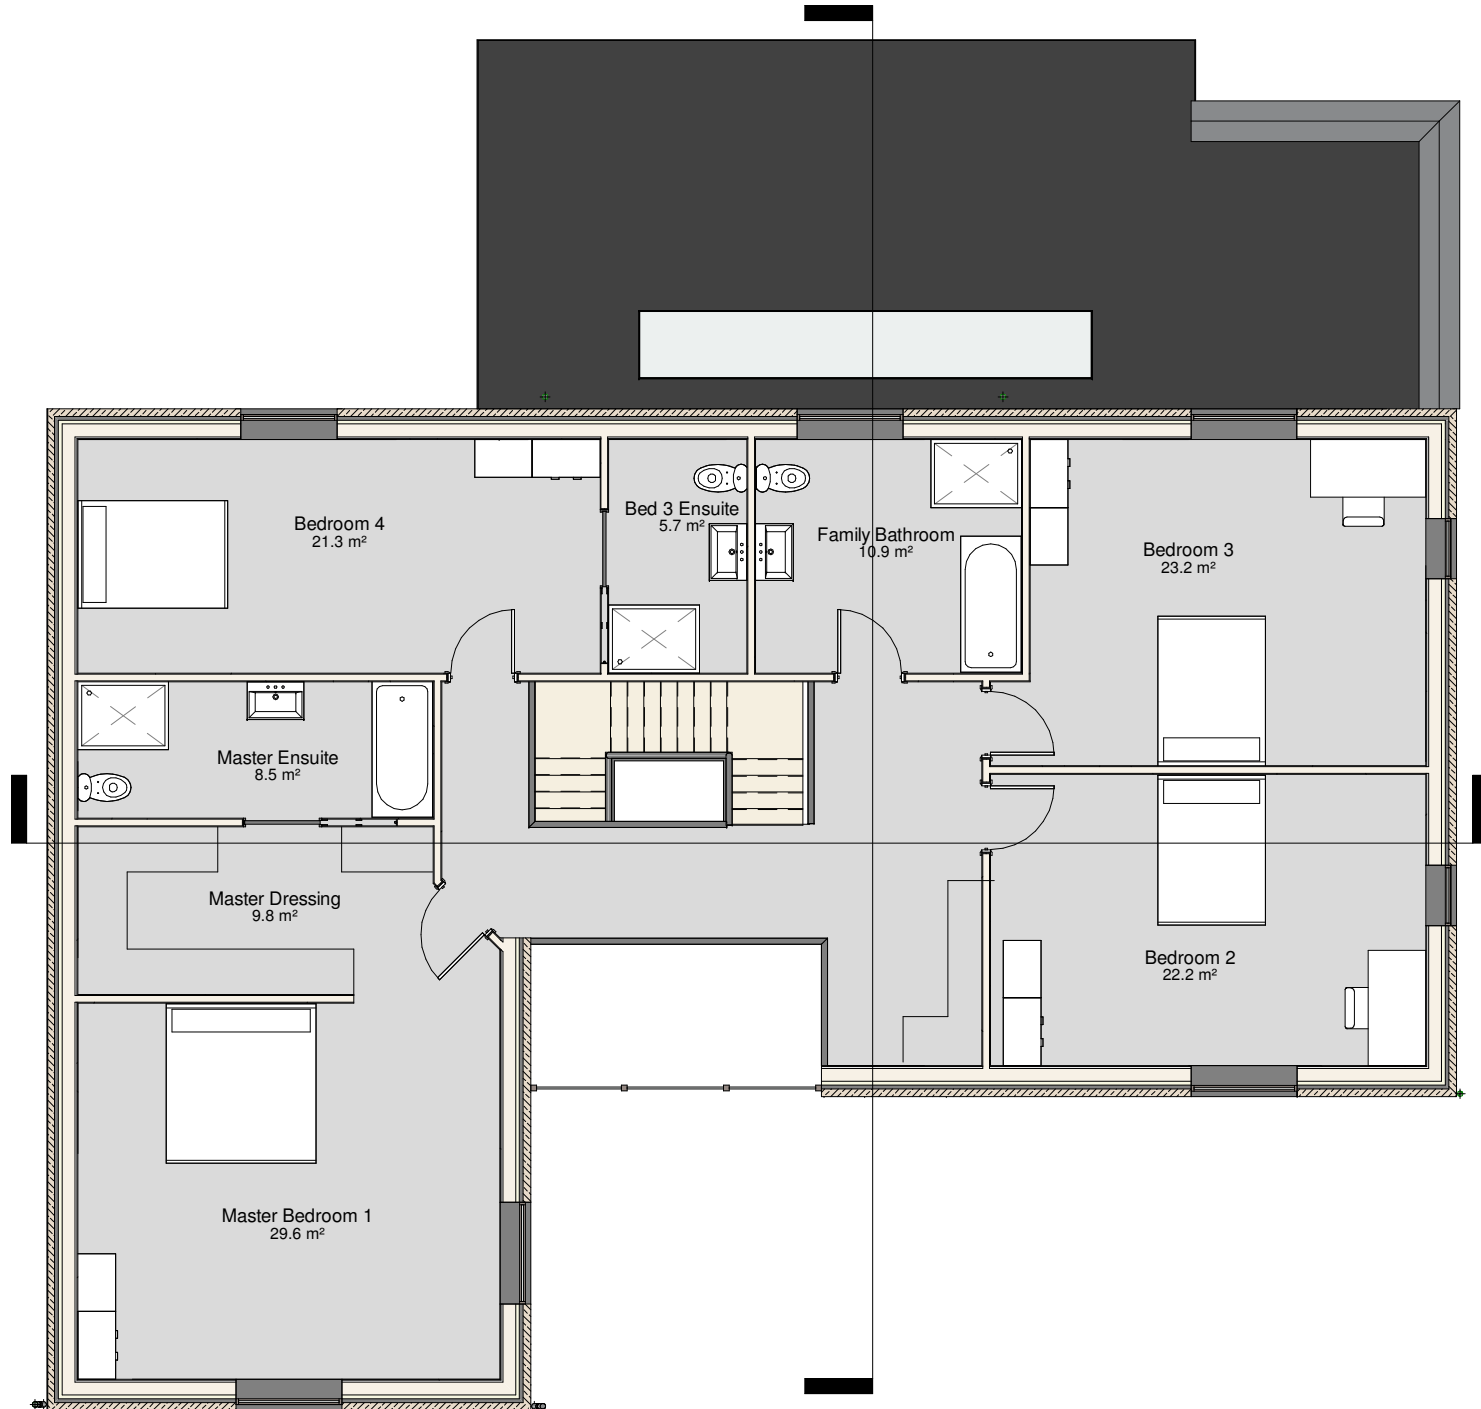

GRAPHIC SCALE: 1:100

FF FFL
1 : 100

Dwg No: 003D

The Rectory, Main Street Sibford Gower, Banbury, Oxfordshire OX15 5RW : Mr R Breslin