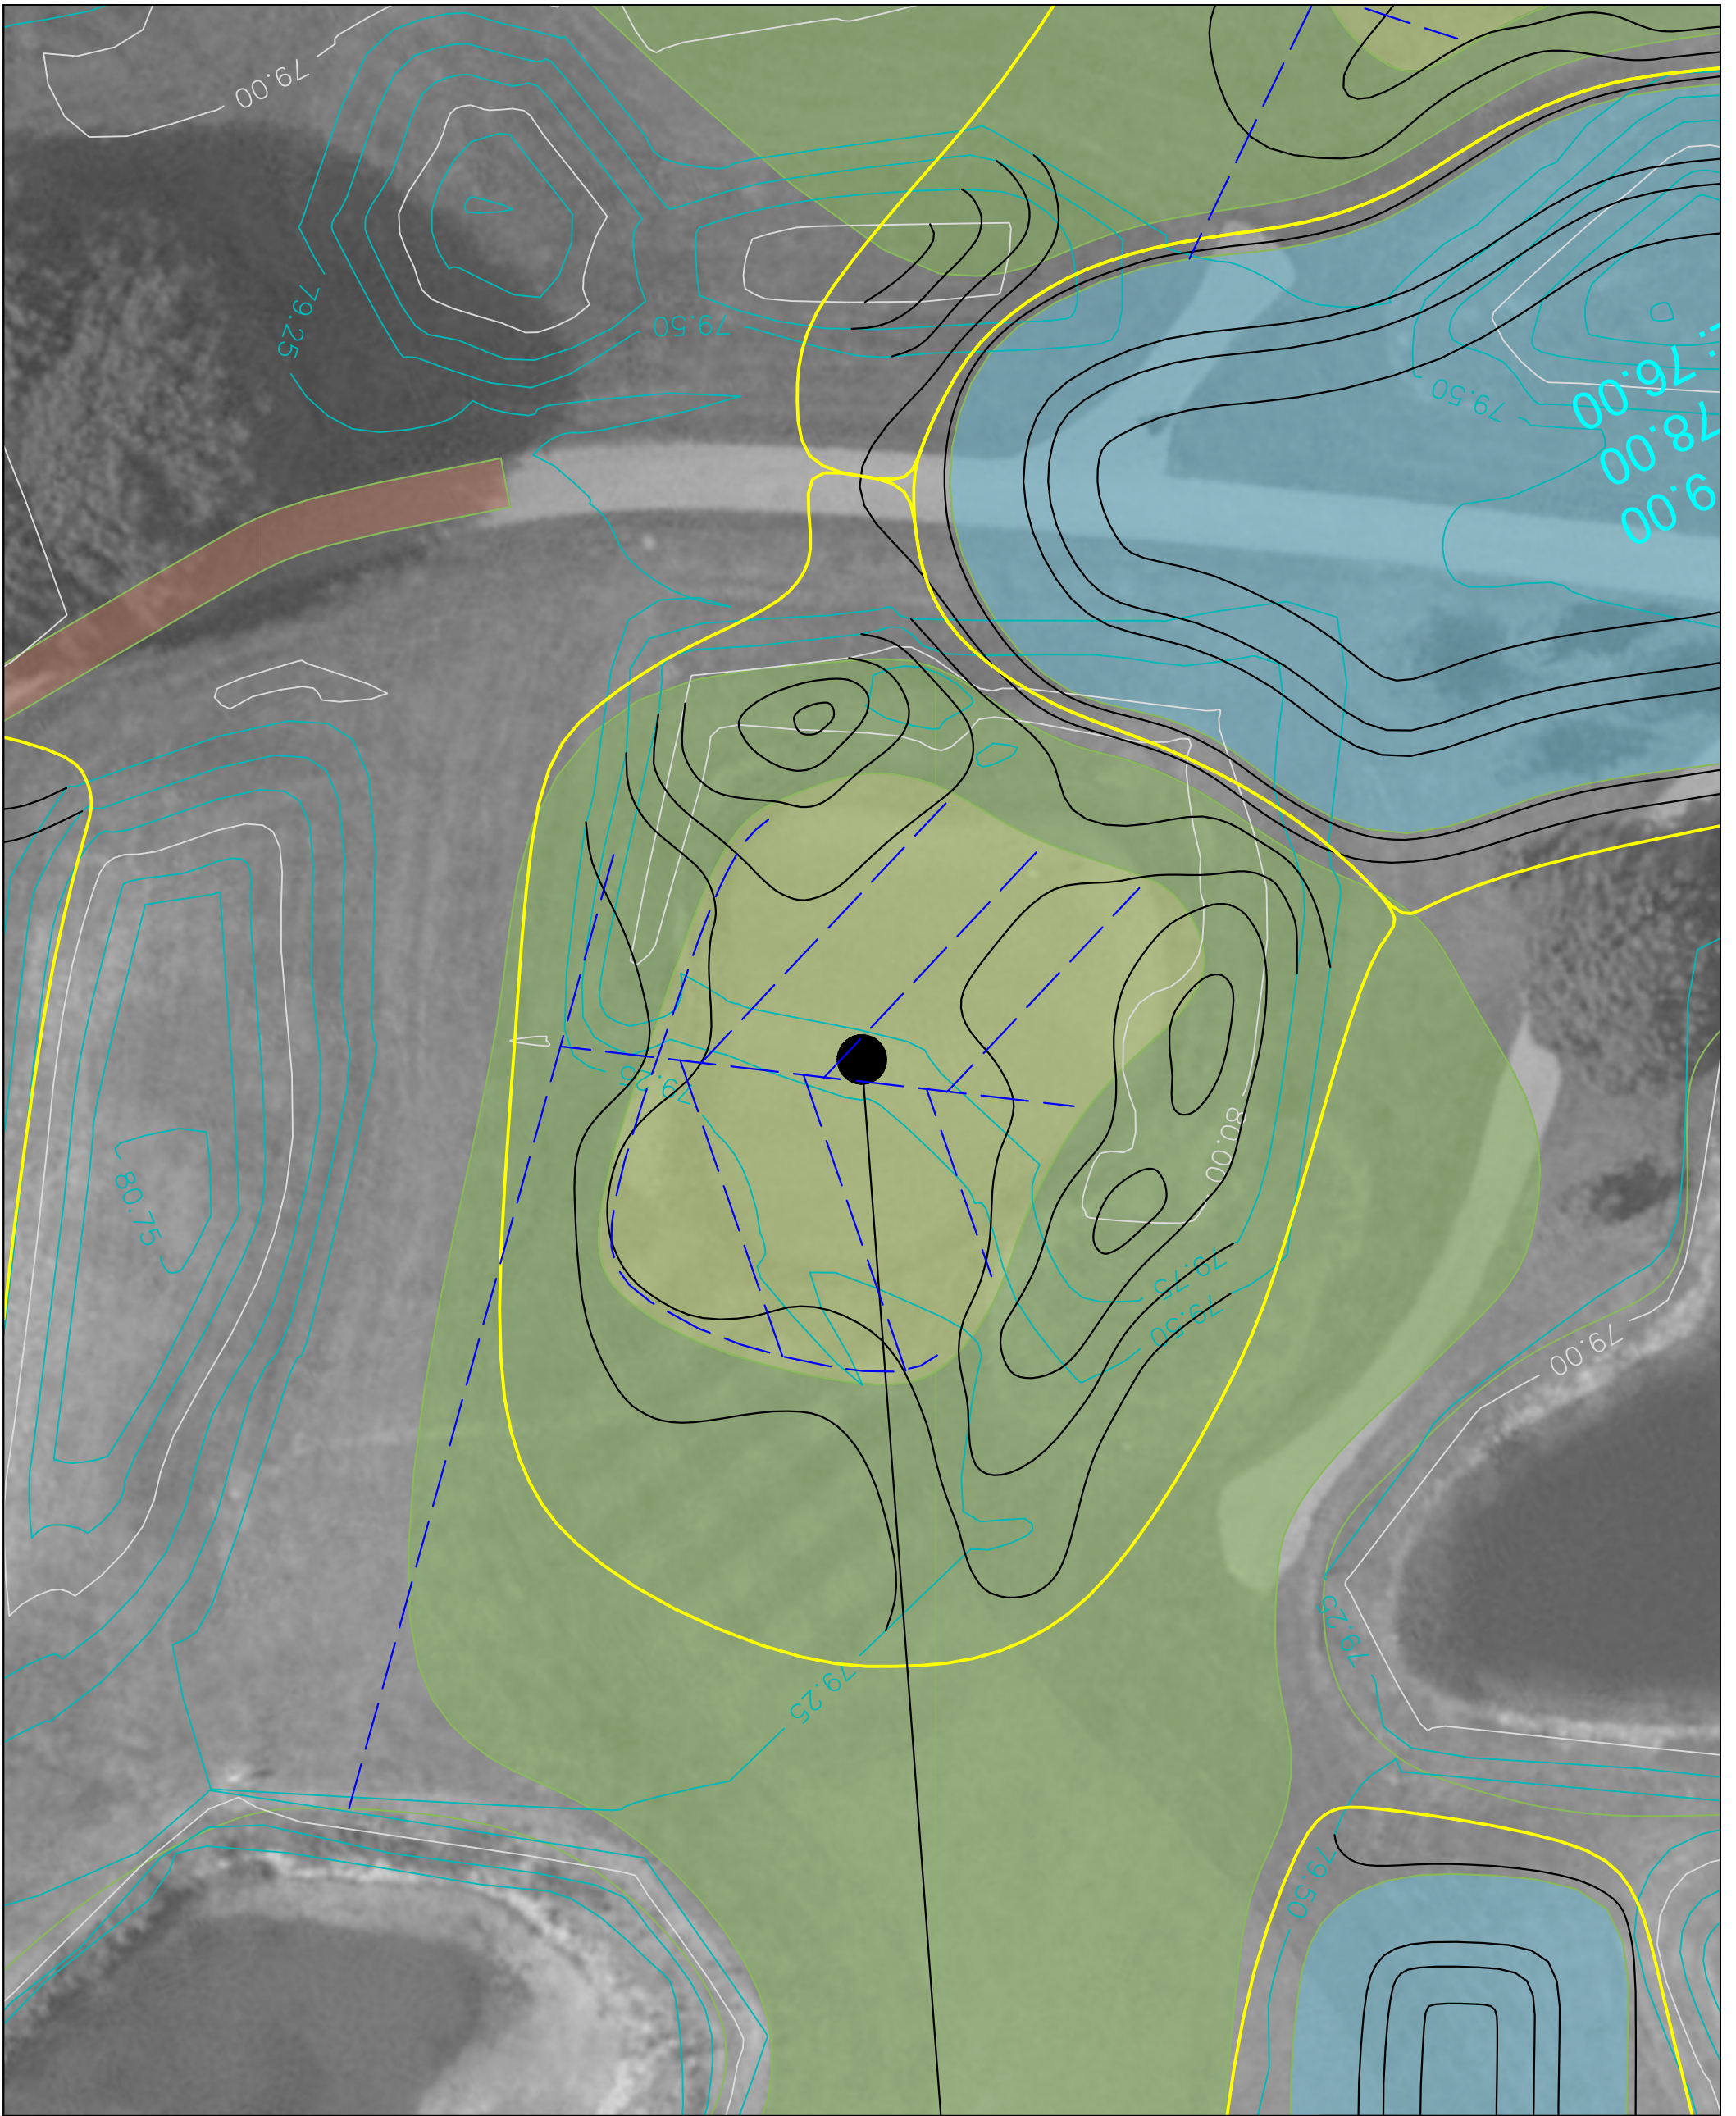

DRAWING SCALE: 1:125 @ A1	BICESTER HOTEL, GOLF & SPA	DRAWING NO: BICE.306
DRAWING SCALE: 1:250 @ A3		DRAWING REVISION: /
ORIGINALLY ISSUED: 17/08/2021		DRAWN BY: W.A.S.
REVISION ISSUED: /		CHECKED BY: H.A.J.S.

**DETAILED DESIGN
GREEN 6**

Telfords Barn, Willingale, Ongar, Essex CM5 0QF, UK
phone: +44 (0) 1728 727006
email: enquiries@swangolfdesigns.com - website: www.swangolfdesigns.com