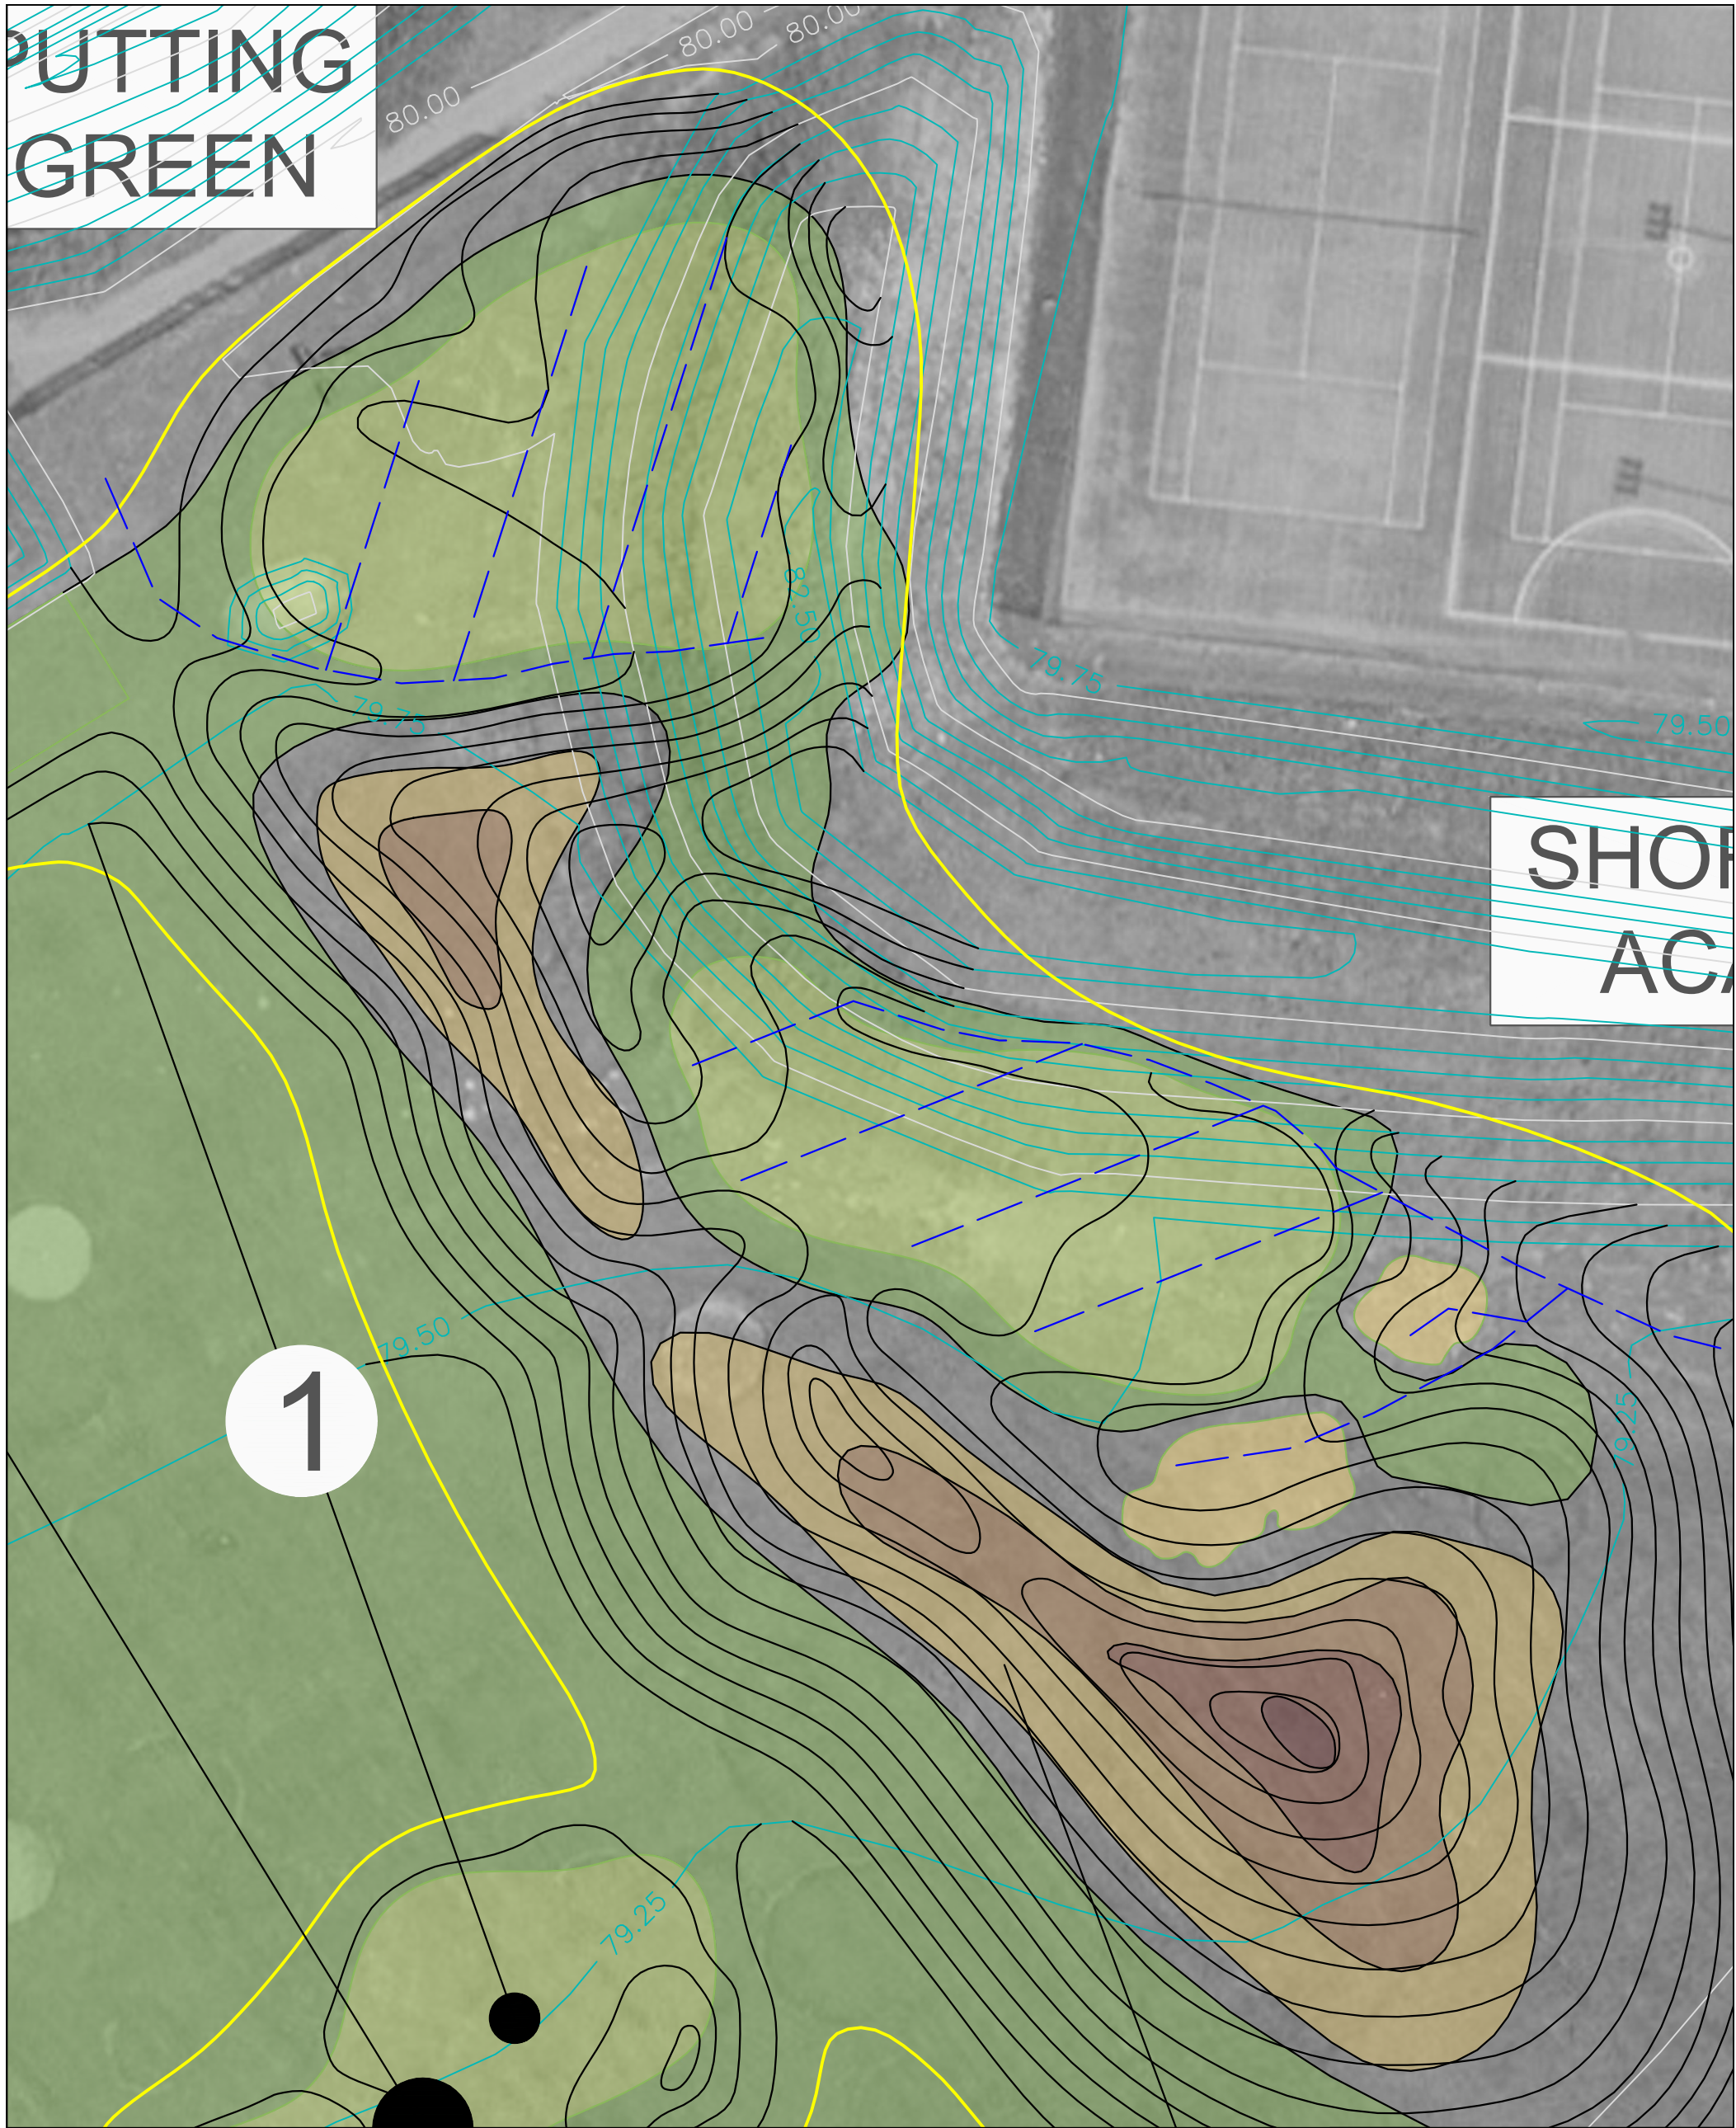

PUTTING
GREEN

SHOP
ACADEMY

1

DRAWING SCALE: 1:125 @ A1	BICESTER HOTEL, GOLF & SPA	DRAWING NO: BICE.311
DRAWING SCALE: 1:250 @ A3		DRAWING REVISION: /
ORIGINALLY ISSUED: 17/08/2021		DRAWN BY: W.A.S.
REVISION ISSUED: /		CHECKED BY: H.A.J.S.

DETAILED DESIGN
ACADEMY GREENS