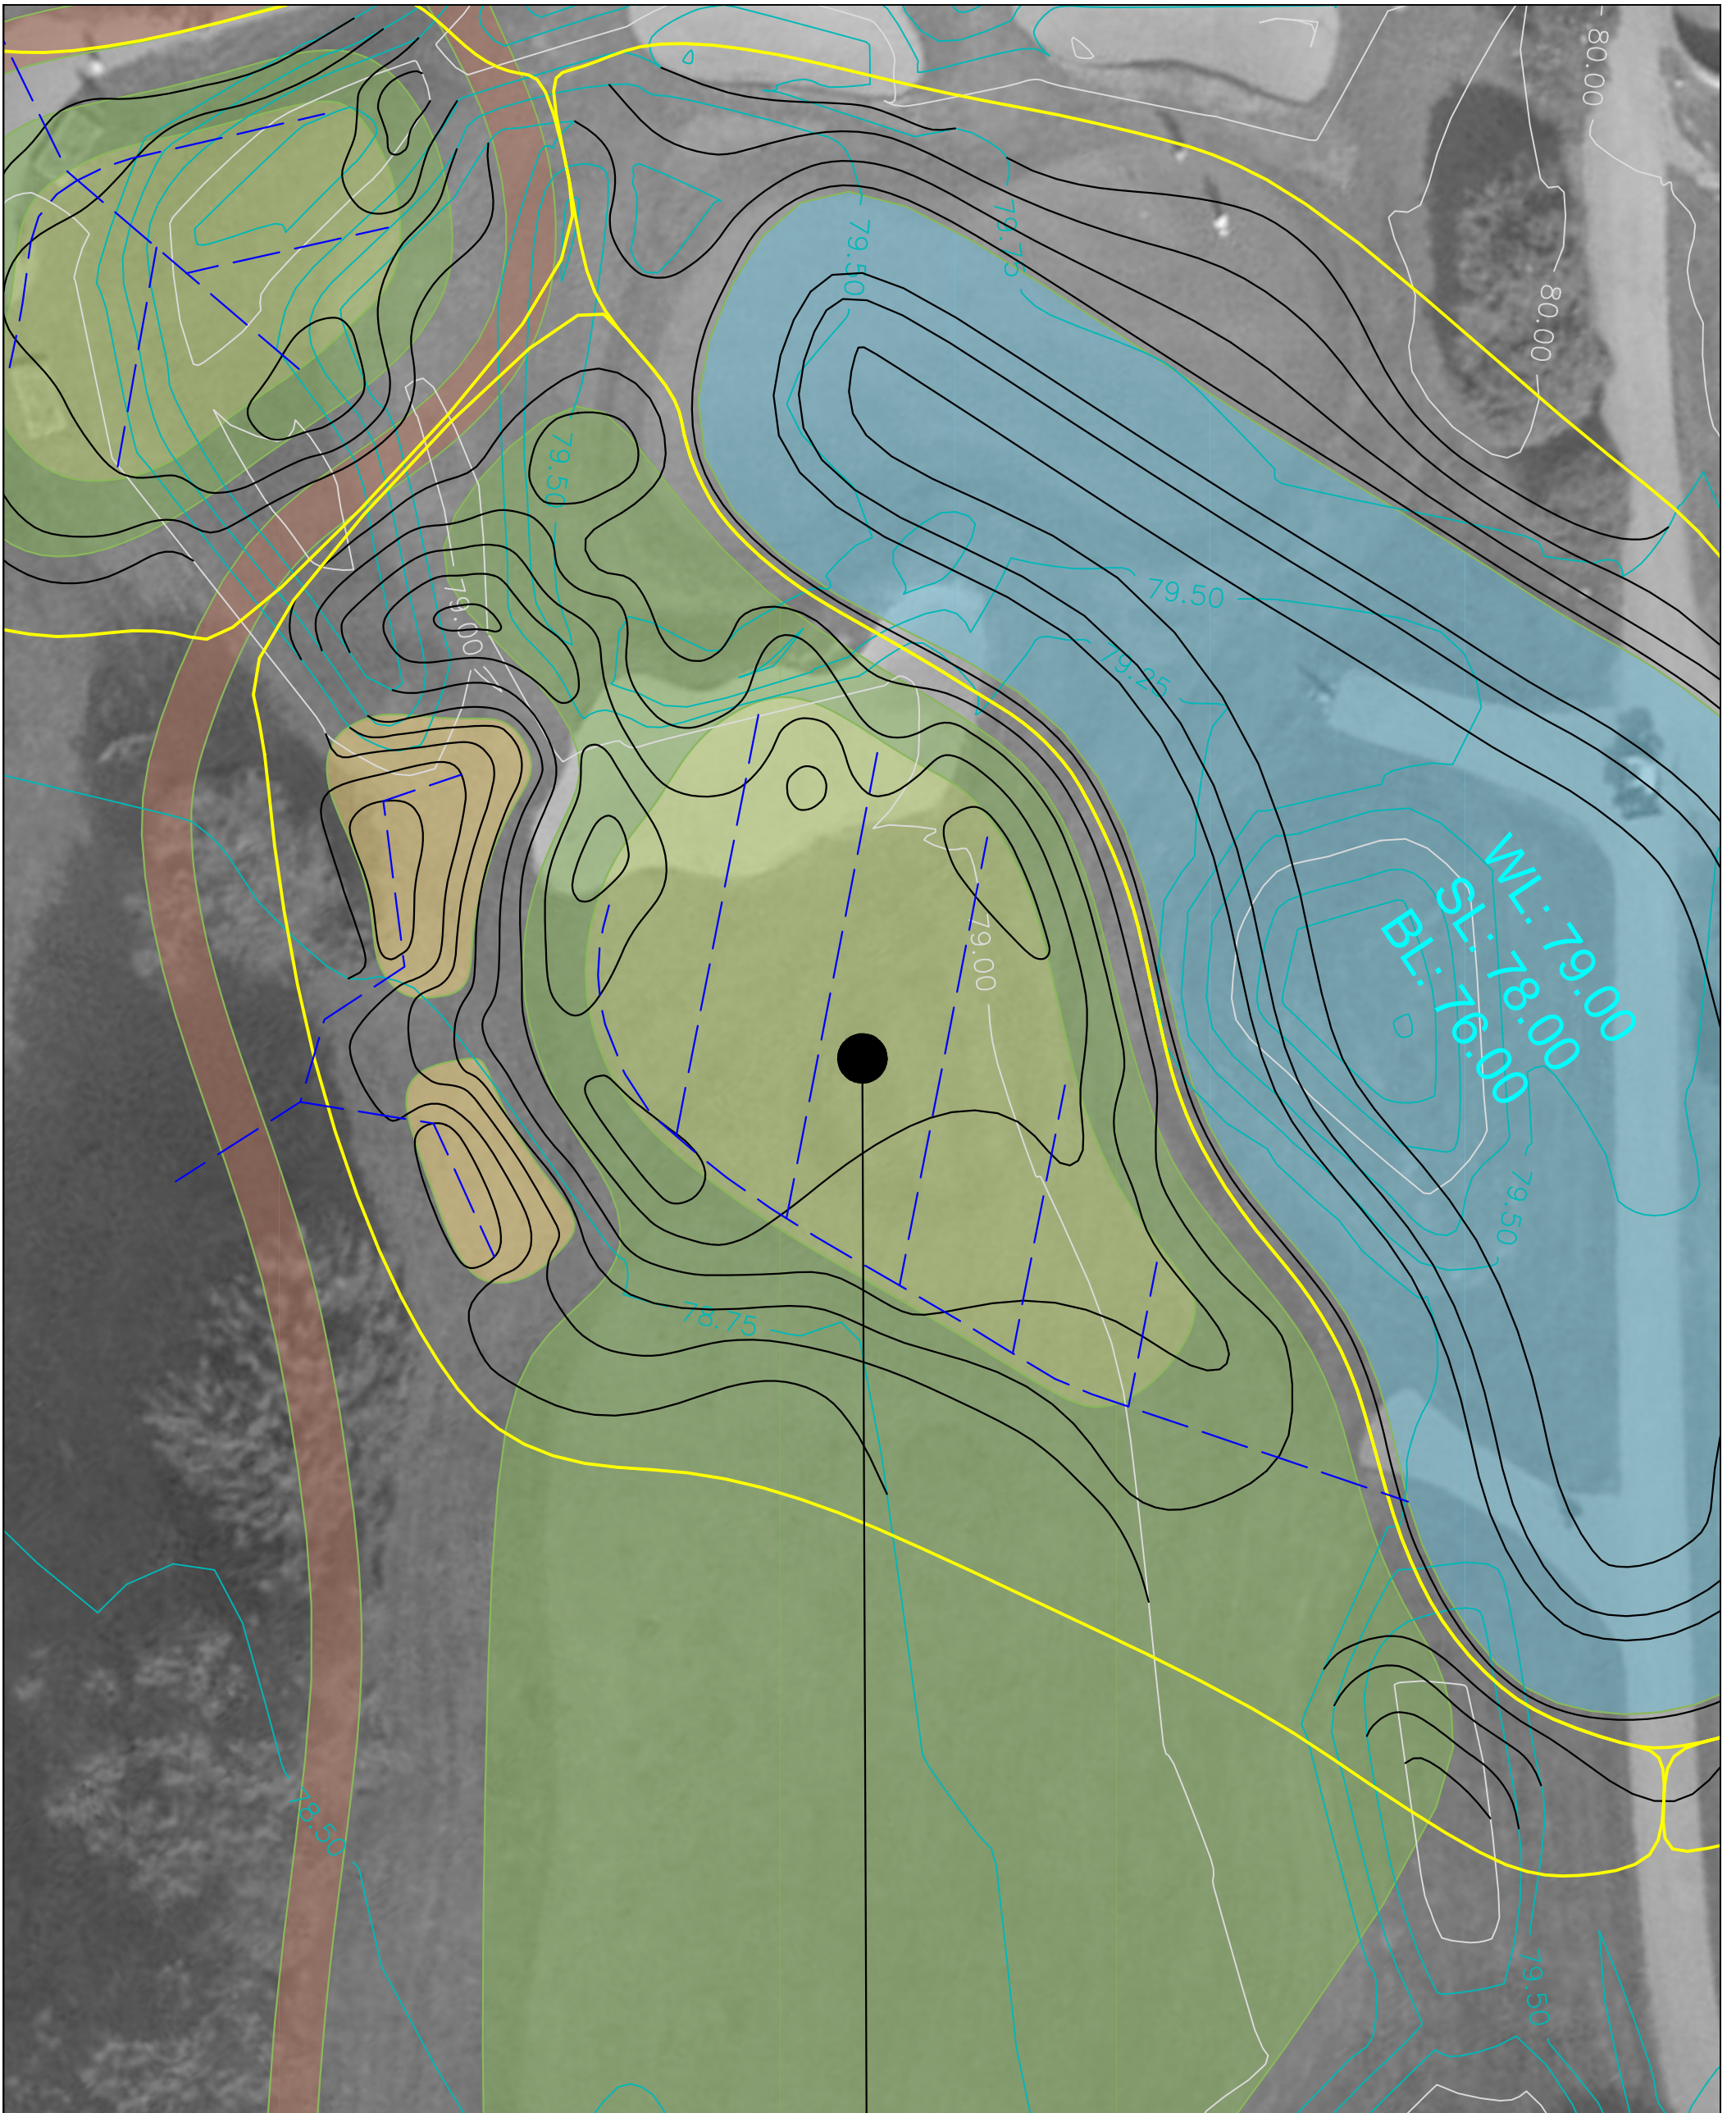

DRAWING SCALE: 1:125 @ A1	BICESTER HOTEL, GOLF & SPA	DRAWING NO: BICE.309
DRAWING SCALE: 1:250 @ A3		DRAWING REVISION: /
ORIGINALLY ISSUED: 17/08/2021		DRAWN BY: W.A.S.
REVISION ISSUED: /		CHECKED BY: H.A.J.S.
DETAILED DESIGN GREEN 9		
swangolfdesigns GOLF COURSE ARCHITECTS		
Telfords Barn, Willingale, Ongar, Essex CM5 0QF, UK phone: +44 (0) 1728 727006 email: enquires@swangolfdesigns.com - website: www.swangolfdesigns.com		
THIS DRAWING IS THE COPYRIGHT OF SWAN GOLF DESIGNS LTD AND MUST NOT BE REPRODUCED IN FULL OR IN PART WITHOUT THE WRITTEN PERMISSION OF WILLIAM SWAN ON BEHALF OF THE COPYRIGHT HOLDER.