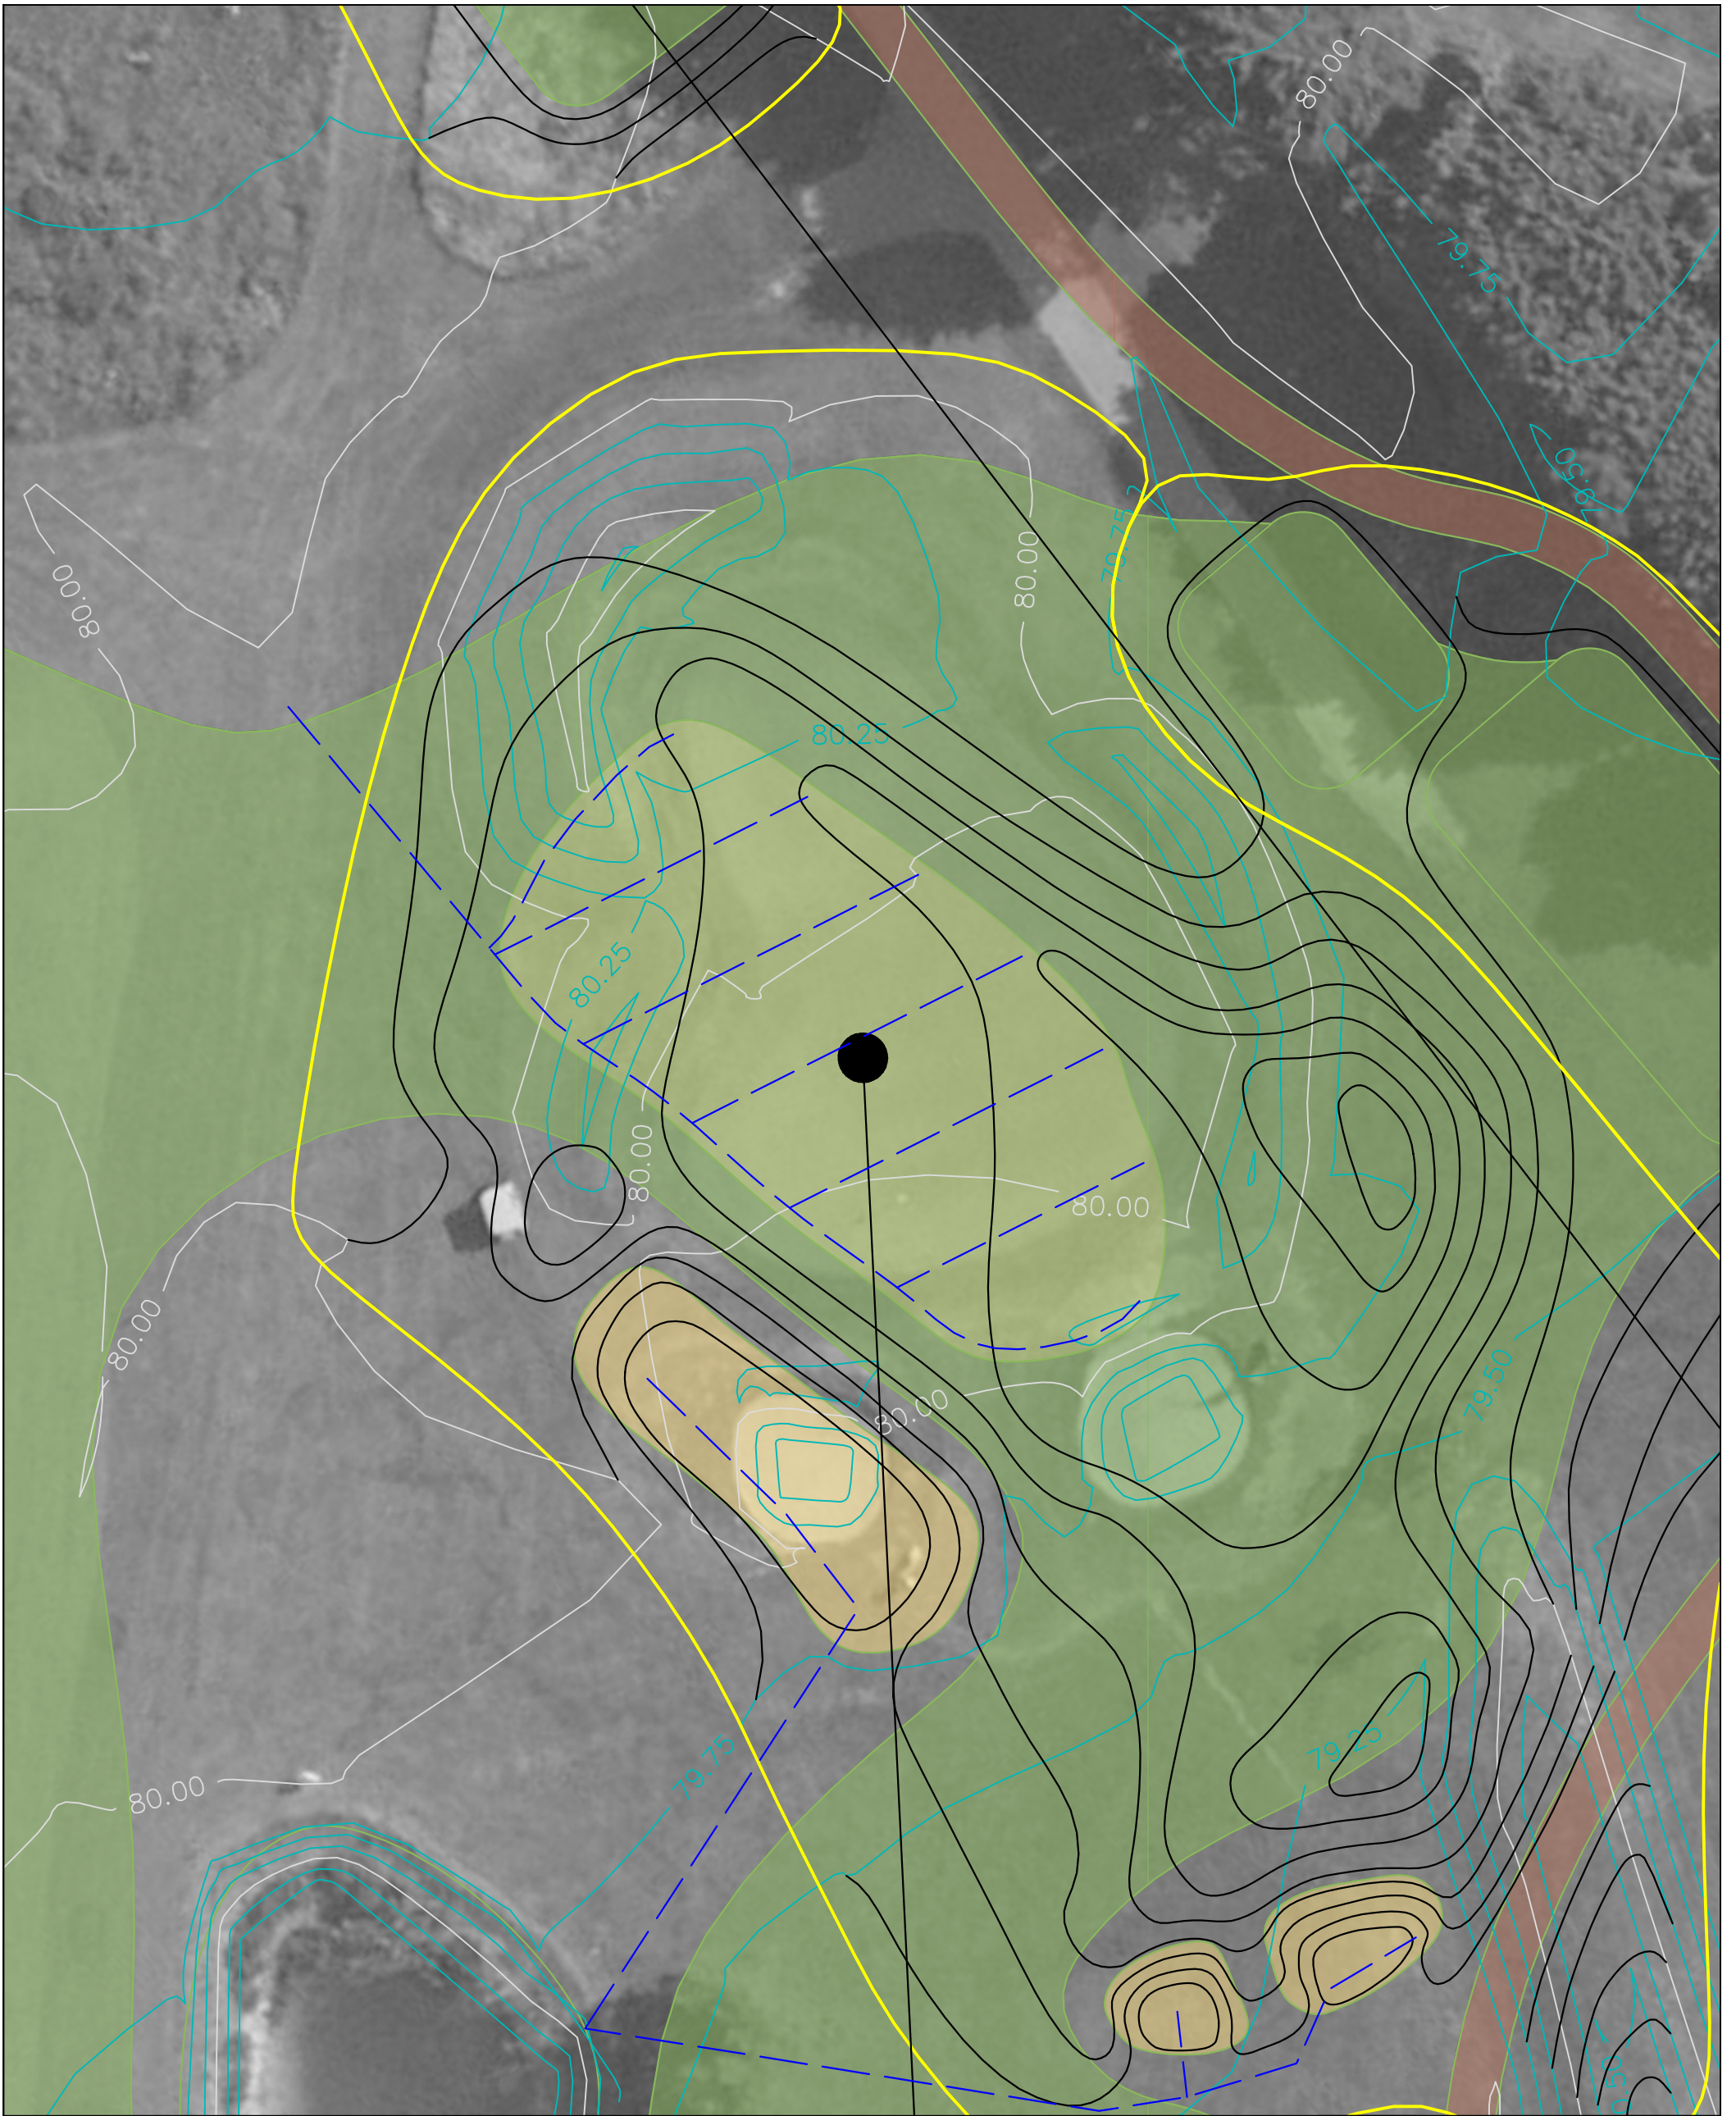

DRAWING SCALE: 1:125 @ A1	BICESTER HOTEL, GOLF & SPA	DRAWING NO: BICE.307
DRAWING SCALE: 1:250 @ A3		DRAWING REVISION: /
ORIGINALLY ISSUED: 17/08/2021		DRAWN BY: W.A.S.
REVISION ISSUED: /		CHECKED BY: H.A.J.S.

**DETAILED DESIGN
GREEN 7**

Telfords Barn, Willingale, Ongar, Essex CM5 0QF, UK
phone: +44 (0) 1728 727006
email: enquiries@swangolfdesigns.com - website: www.swangolfdesigns.com