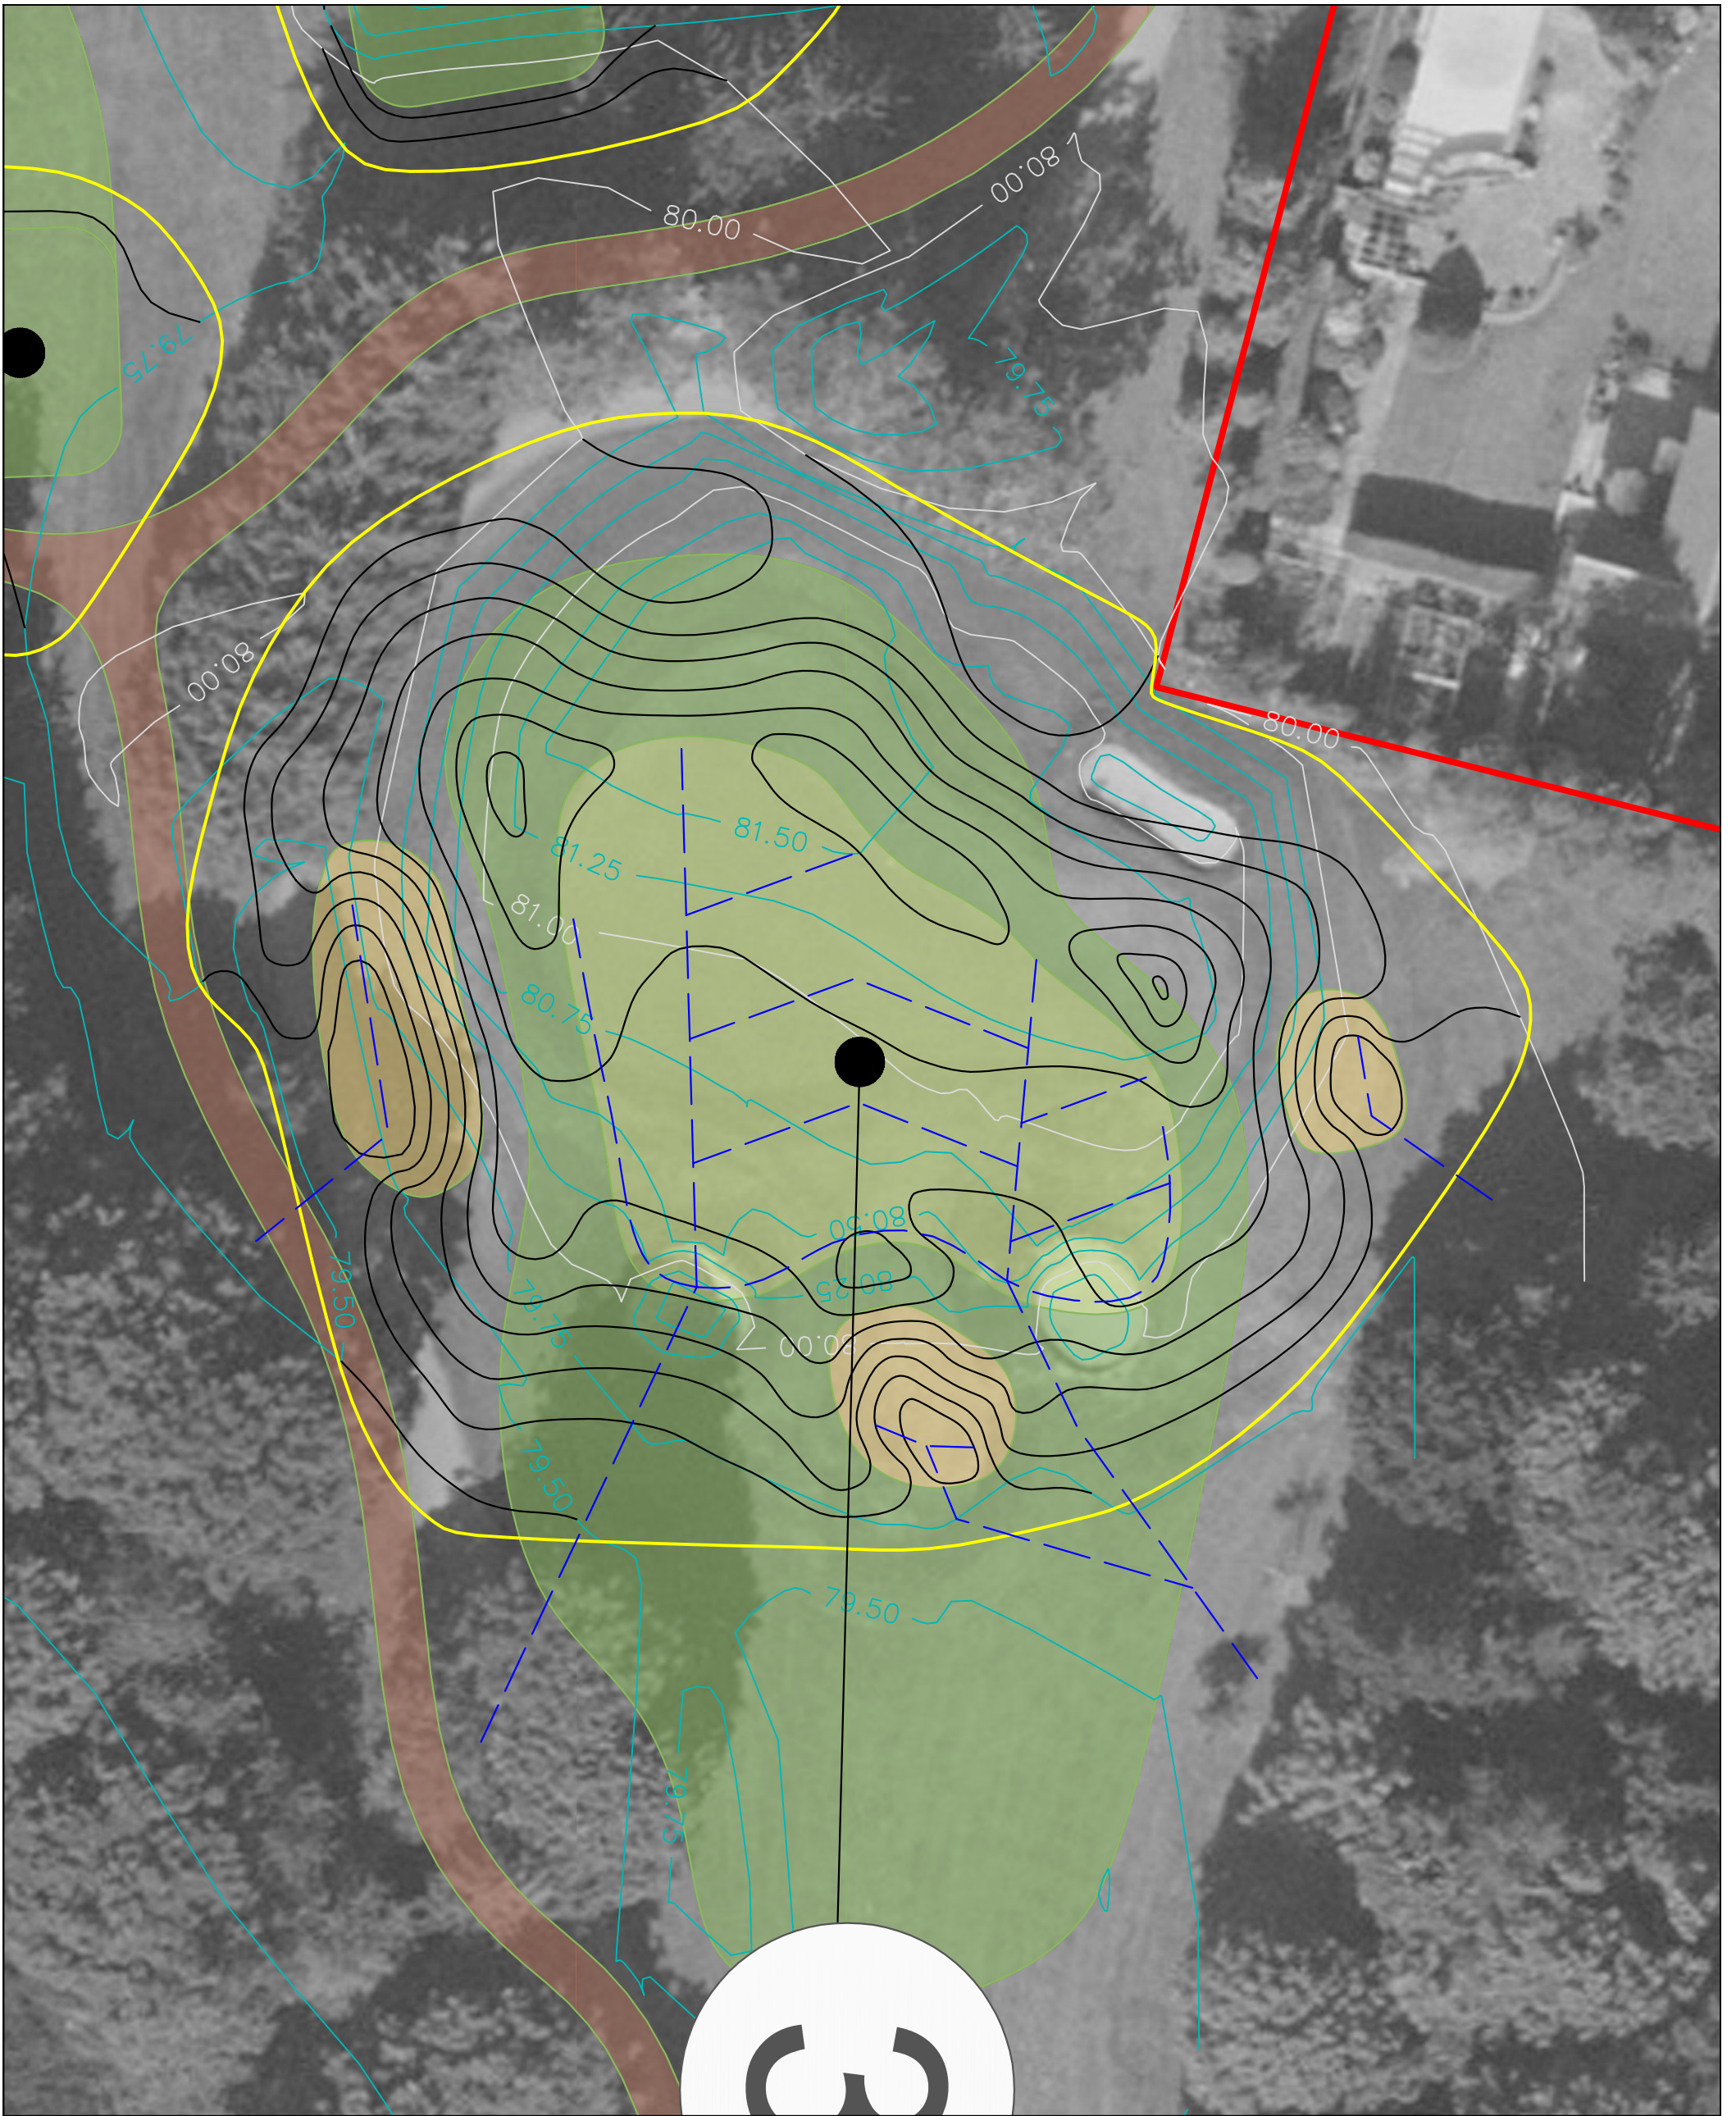

DRAWING SCALE: 1:125 @ A1	BICESTER HOTEL, GOLF & SPA	DRAWING NO: BICE.303
DRAWING SCALE: 1:250 @ A3		DRAWING REVISION: /
ORIGINALLY ISSUED: 17/08/2021		DRAWN BY: W.A.S.
REVISION ISSUED: /		CHECKED BY: H.A.J.S.

**DETAILED DESIGN
GREEN 3**

Telfords Barn, Willingale, Ongar, Essex CM5 0QF, UK
phone: +44 (0) 1728 727006
email: enquires@swangolfdesigns.com - website: www.swangolfdesigns.com