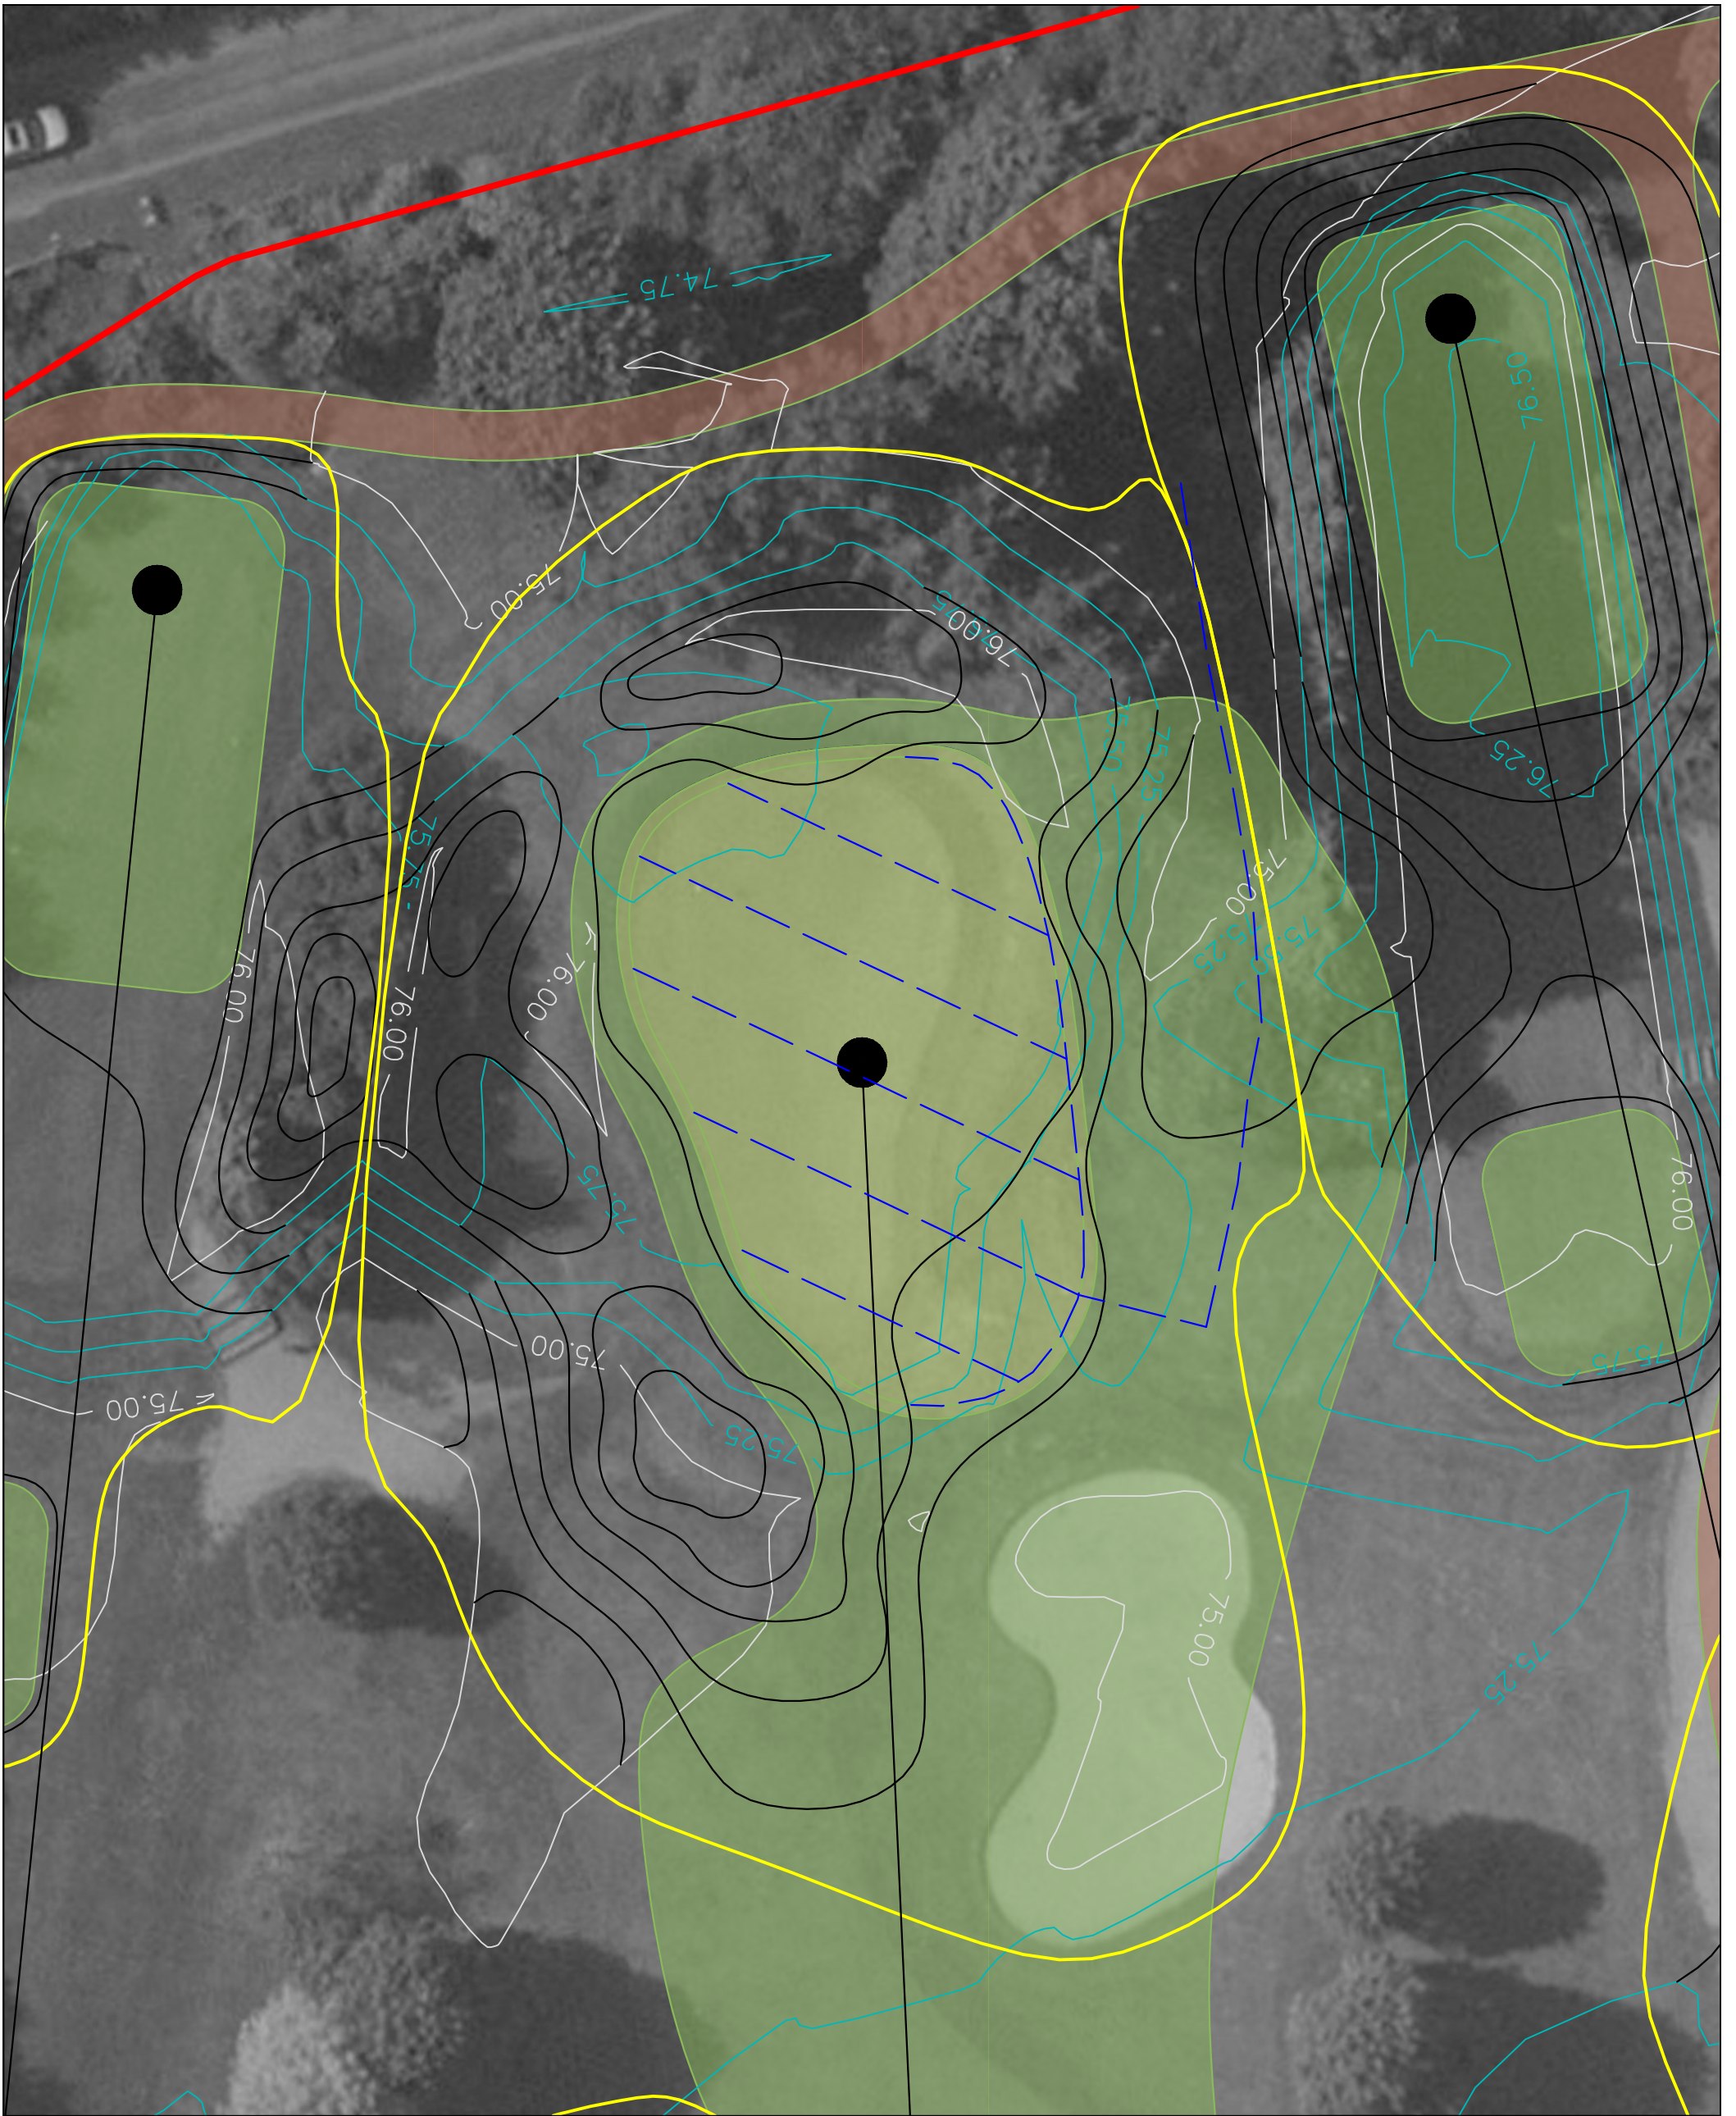

DRAWING SCALE: 1:125 @ A1	BICESTER HOTEL, GOLF & SPA	DRAWING NO: BICE.304
DRAWING SCALE: 1:250 @ A3		DRAWING REVISION: /
ORIGINALLY ISSUED: 17/08/2021		DRAWN BY: W.A.S.
REVISION ISSUED: /		CHECKED BY: H.A.J.S.

**DETAILED DESIGN
GREEN 4**

Telfords Barn, Willingale, Ongar, Essex CM5 0QF, UK
phone: +44 (0) 1728 727006
email: enquiries@swangolfdesigns.com - website: www.swangolfdesigns.com