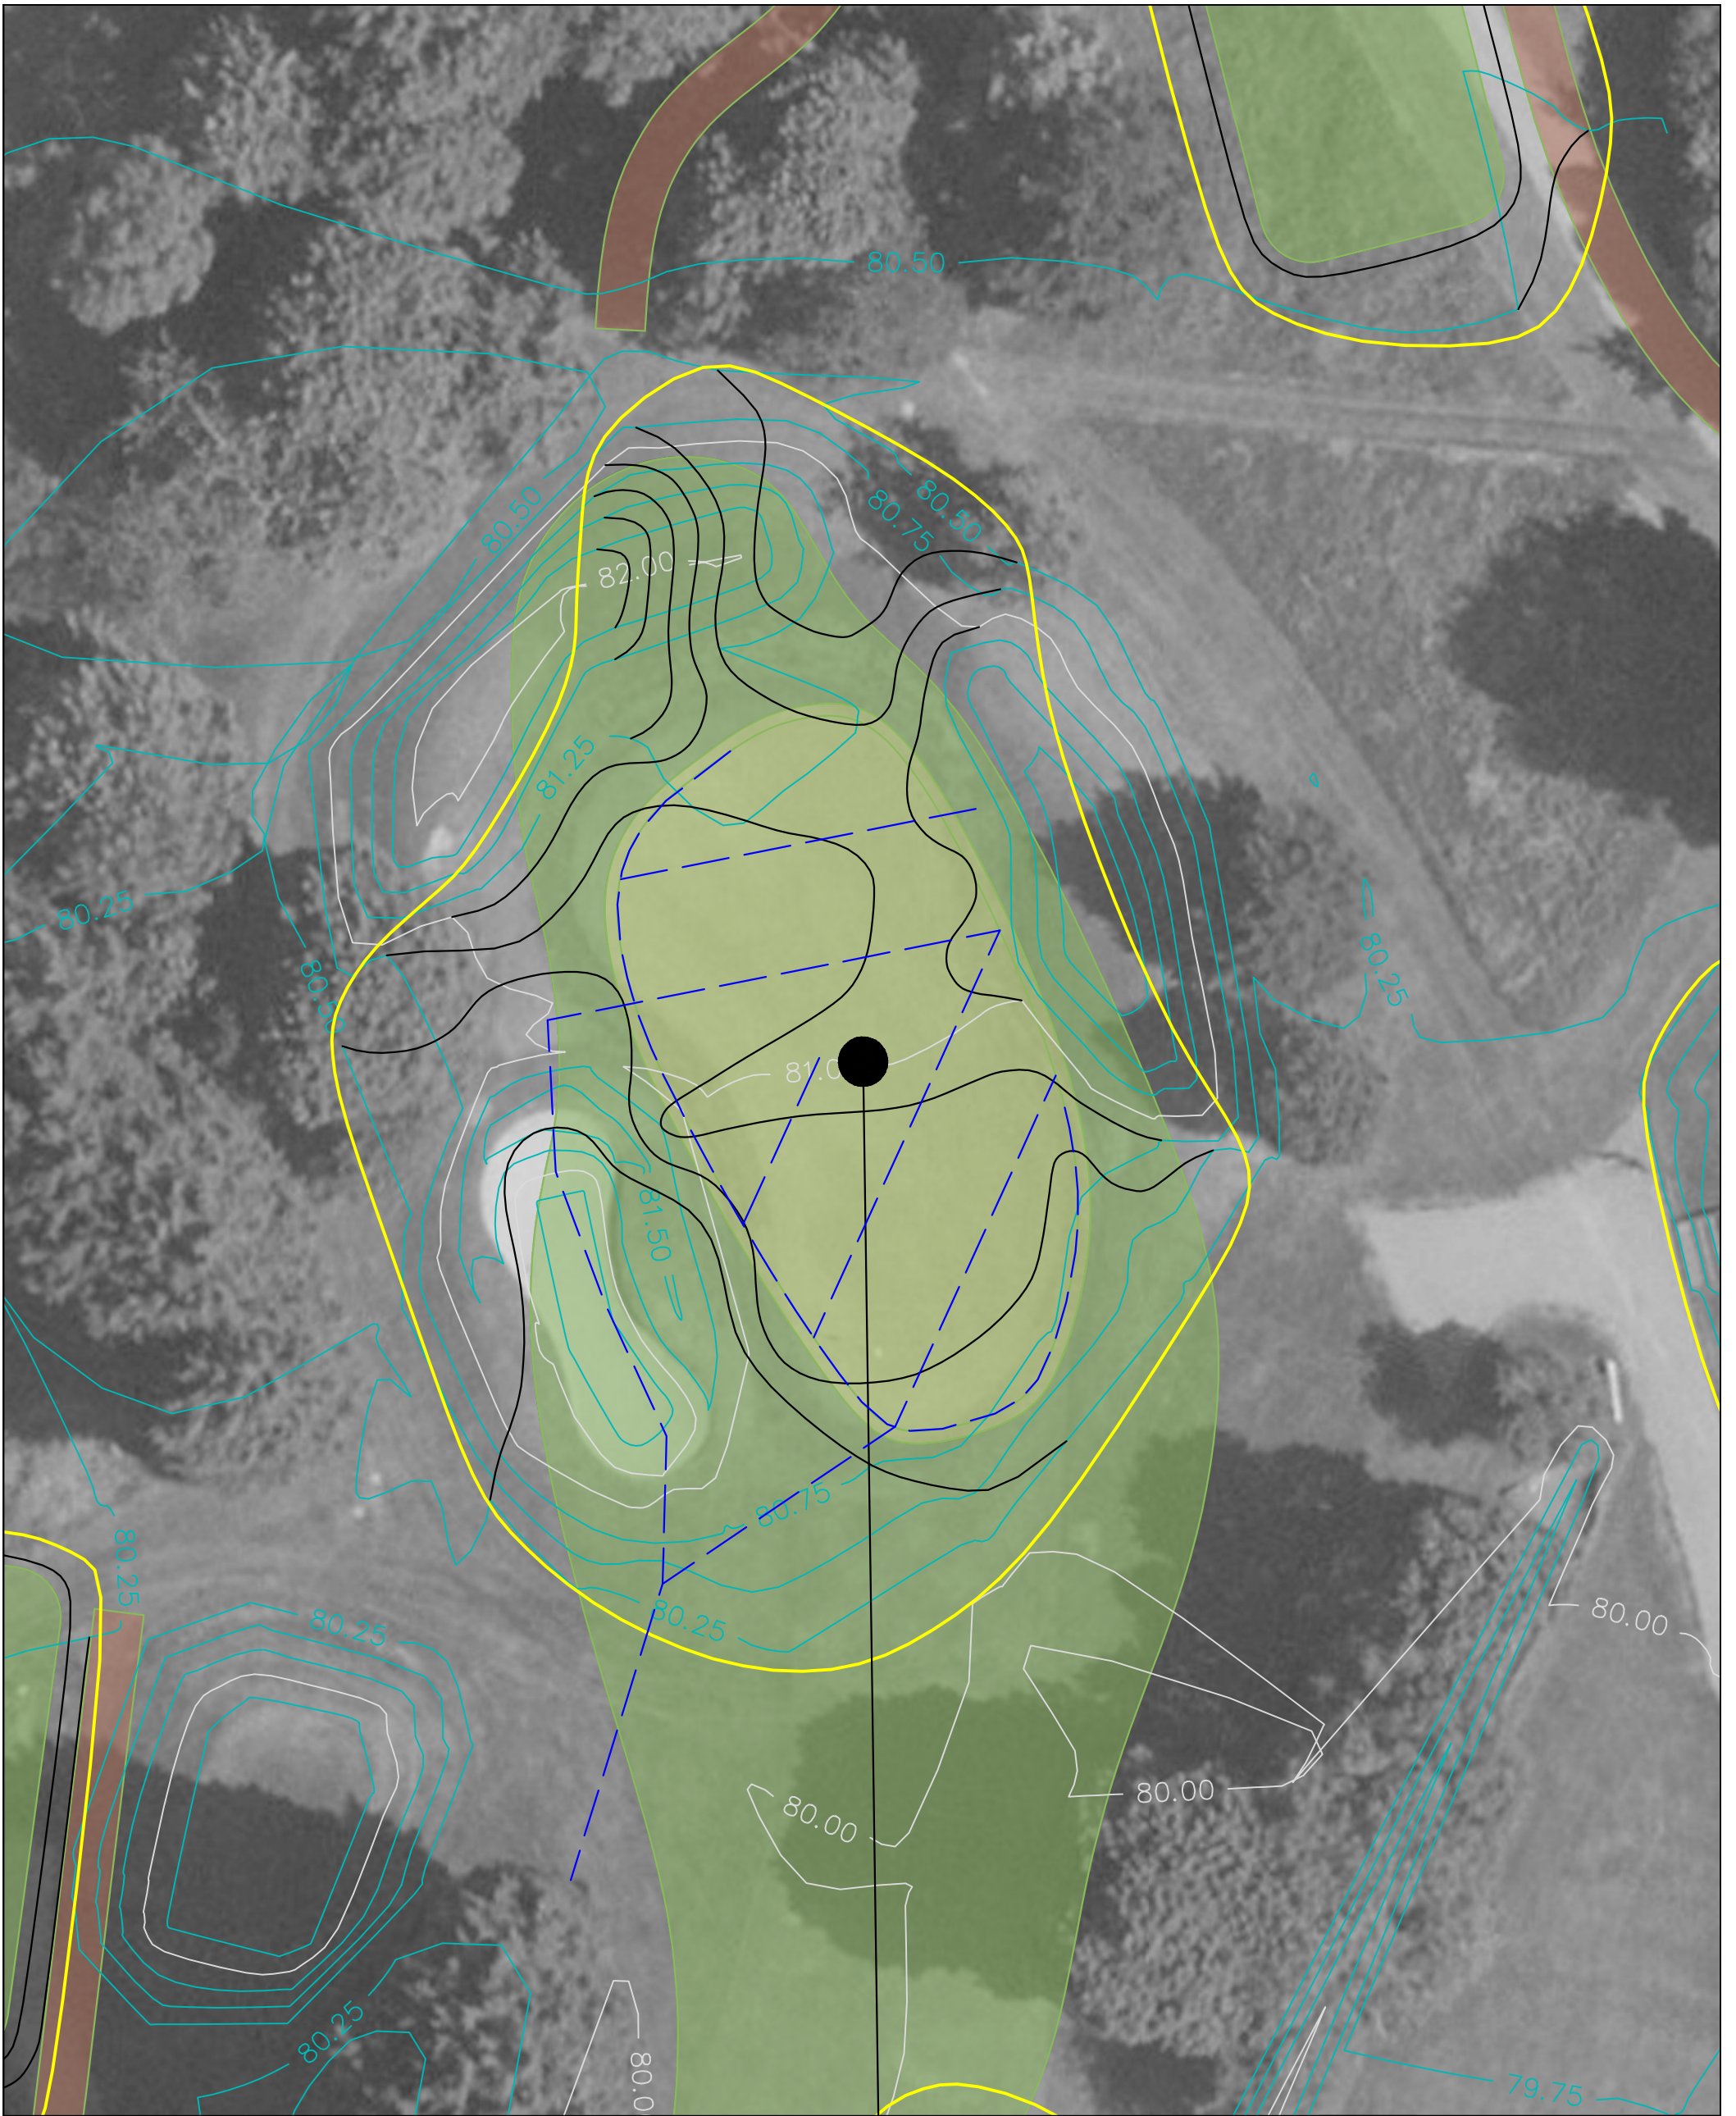

DRAWING SCALE: 1:125 @ A1	BICESTER HOTEL, GOLF & SPA	DRAWING NO: BICE.305
DRAWING SCALE: 1:250 @ A3		DRAWING REVISION: /
ORIGINALLY ISSUED: 17/08/2021		DRAWN BY: W.A.S.
REVISION ISSUED: /		CHECKED BY: H.A.J.S.
DETAILED DESIGN GREEN 5		
swangolfdesigns GOLF COURSE ARCHITECTS		
Telfords Barn, Willingale, Ongar, Essex CM5 0QF, UK phone: +44 (0) 1728 727006 email: enquires@swangolfdesigns.com - website: www.swangolfdesigns.com		
THIS DRAWING IS THE COPYRIGHT OF SWAN GOLF DESIGNS LTD AND MUST NOT BE REPRODUCED IN FULL OR IN PART WITHOUT THE WRITTEN PERMISSION OF WILLIAM SWAN ON BEHALF OF THE COPYRIGHT HOLDER.