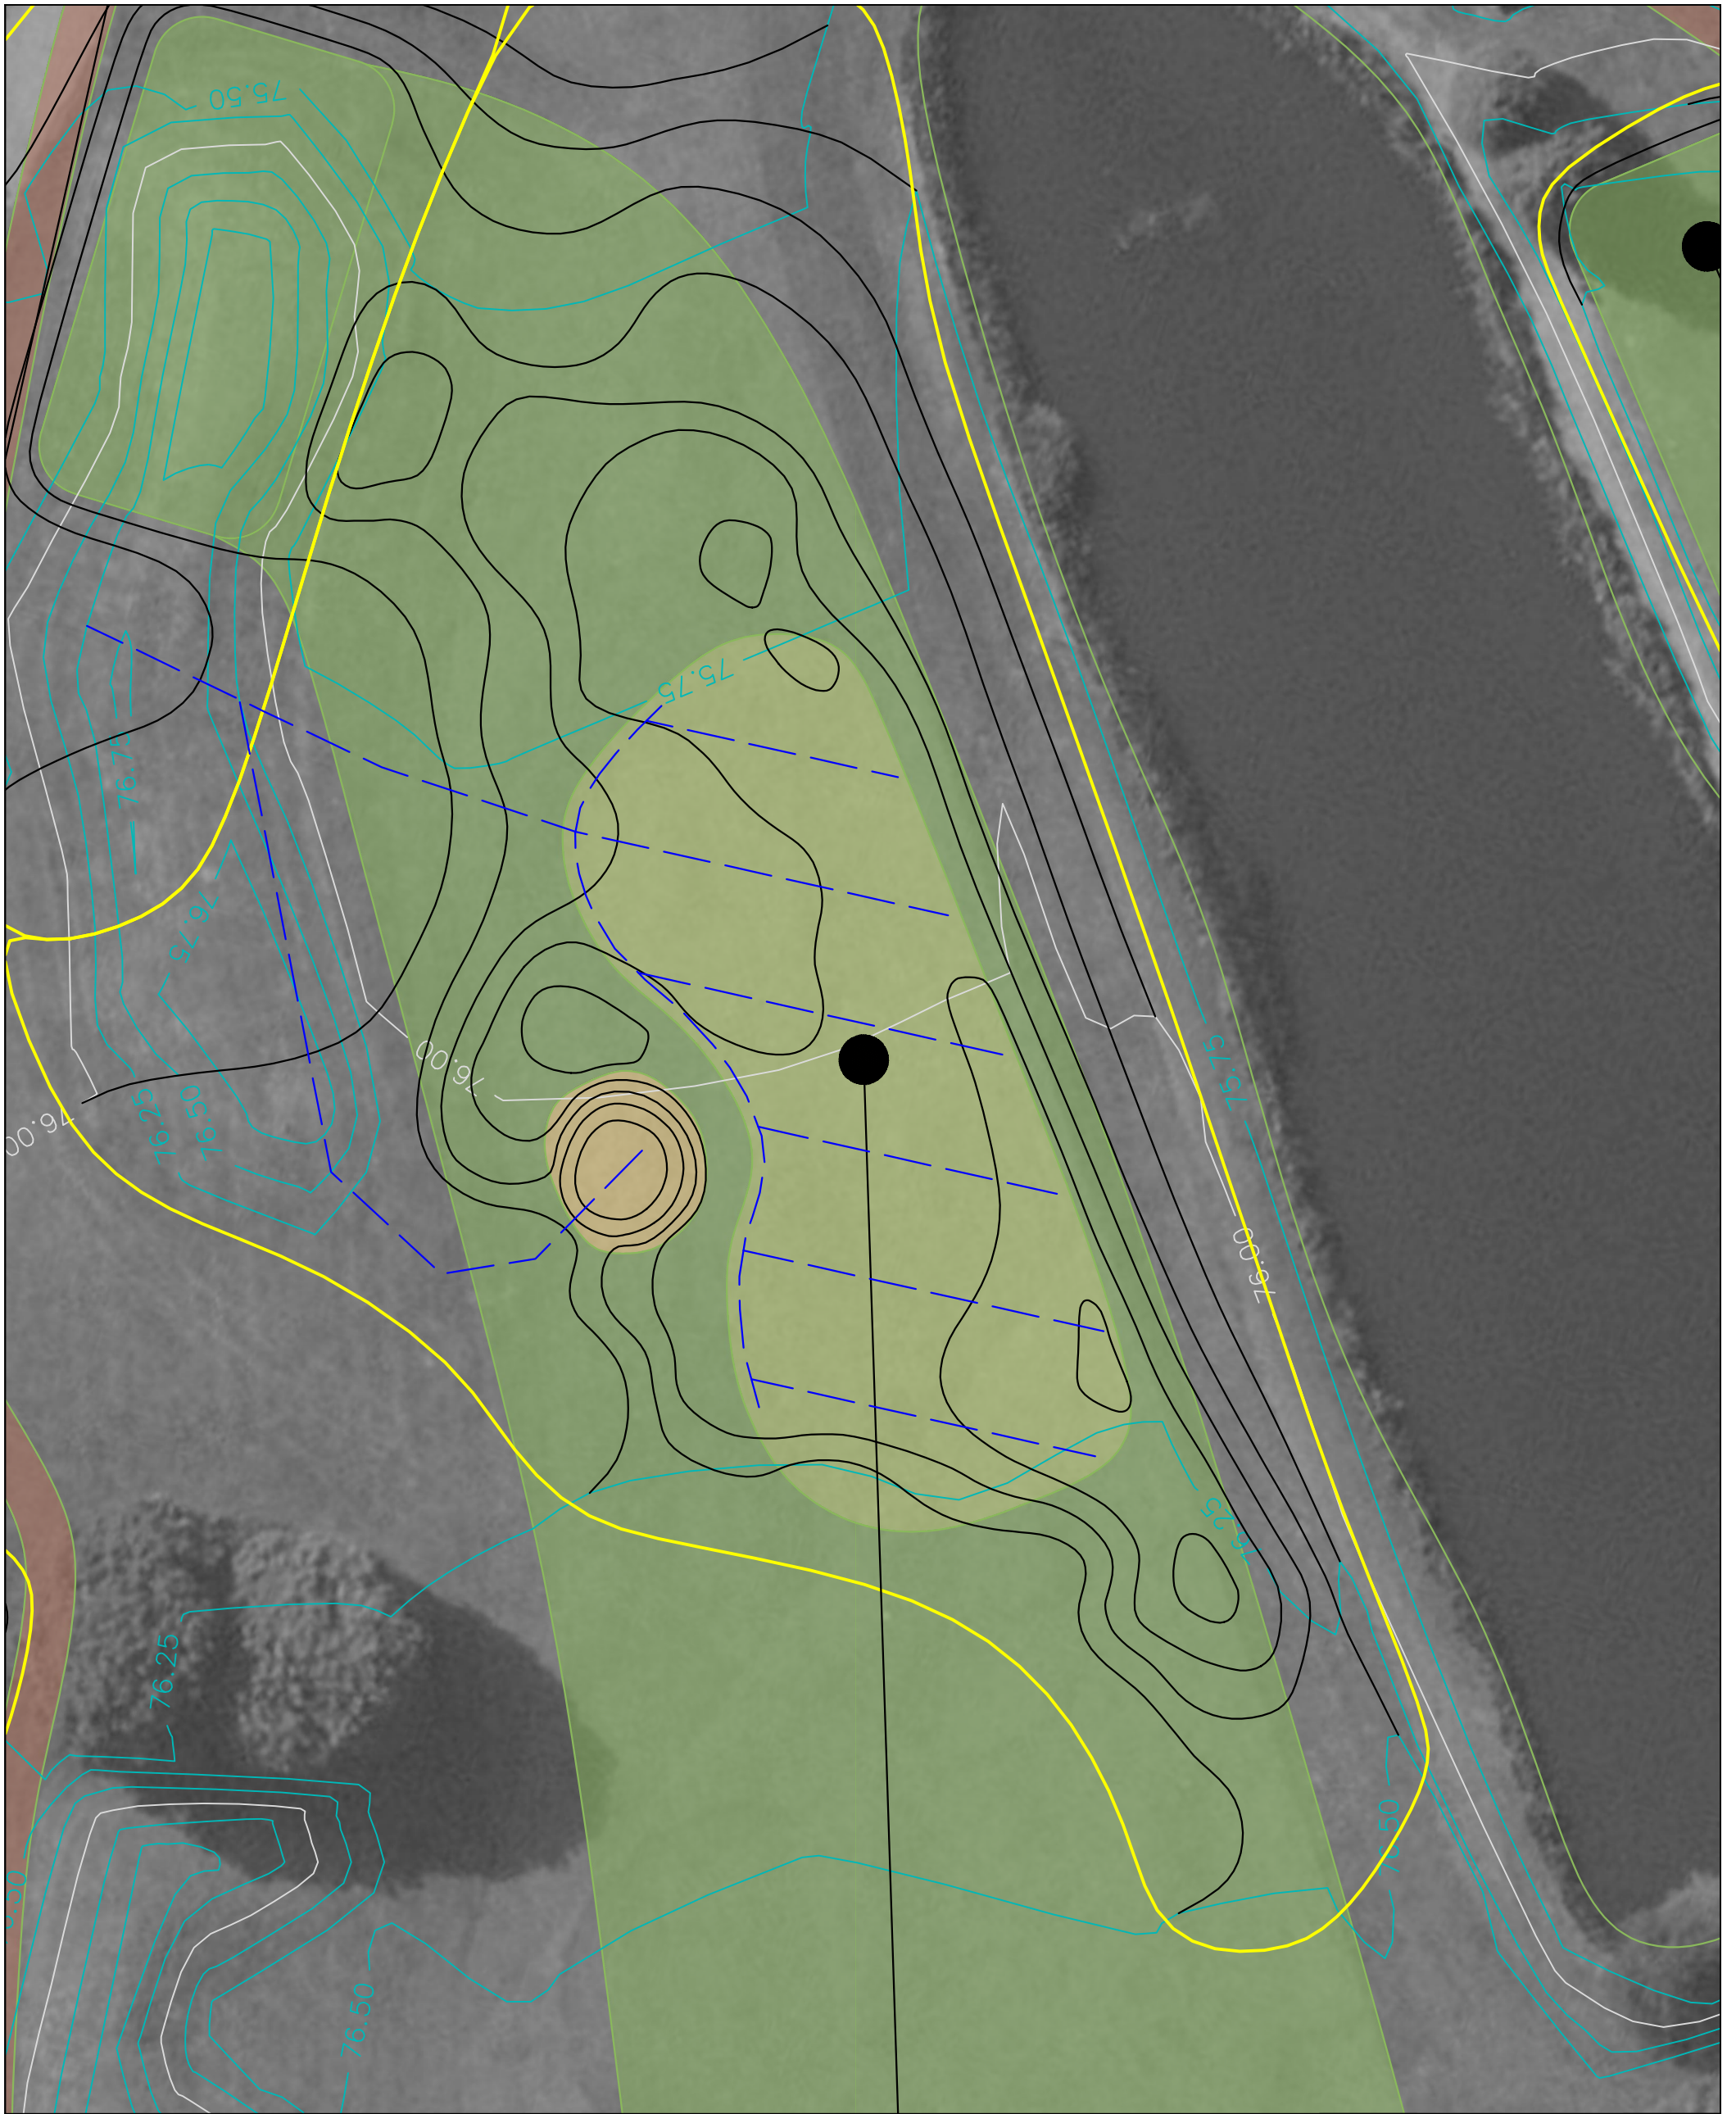

DRAWING SCALE: 1:125 @ A1	BICESTER HOTEL, GOLF & SPA	DRAWING NO: BICE.308
DRAWING SCALE: 1:250 @ A3		DRAWING REVISION: /
ORIGINALLY ISSUED: 17/08/2021		DRAWN BY: W.A.S.
REVISION ISSUED: /		CHECKED BY: H.A.J.S.
DETAILED DESIGN GREEN 8		
swangolfdesigns GOLF COURSE ARCHITECTS		
Telfords Barn, Willingale, Ongar, Essex CM5 0QF, UK phone: +44 (0) 1728 727006 email: enquiries@swangolfdesigns.com - website: www.swangolfdesigns.com		
THIS DRAWING IS THE COPYRIGHT OF SWAN GOLF DESIGNS LTD AND MUST NOT BE REPRODUCED IN FULL OR IN PART WITHOUT THE WRITTEN PERMISSION OF WILLIAM SWAN ON BEHALF OF THE COPYRIGHT HOLDER.