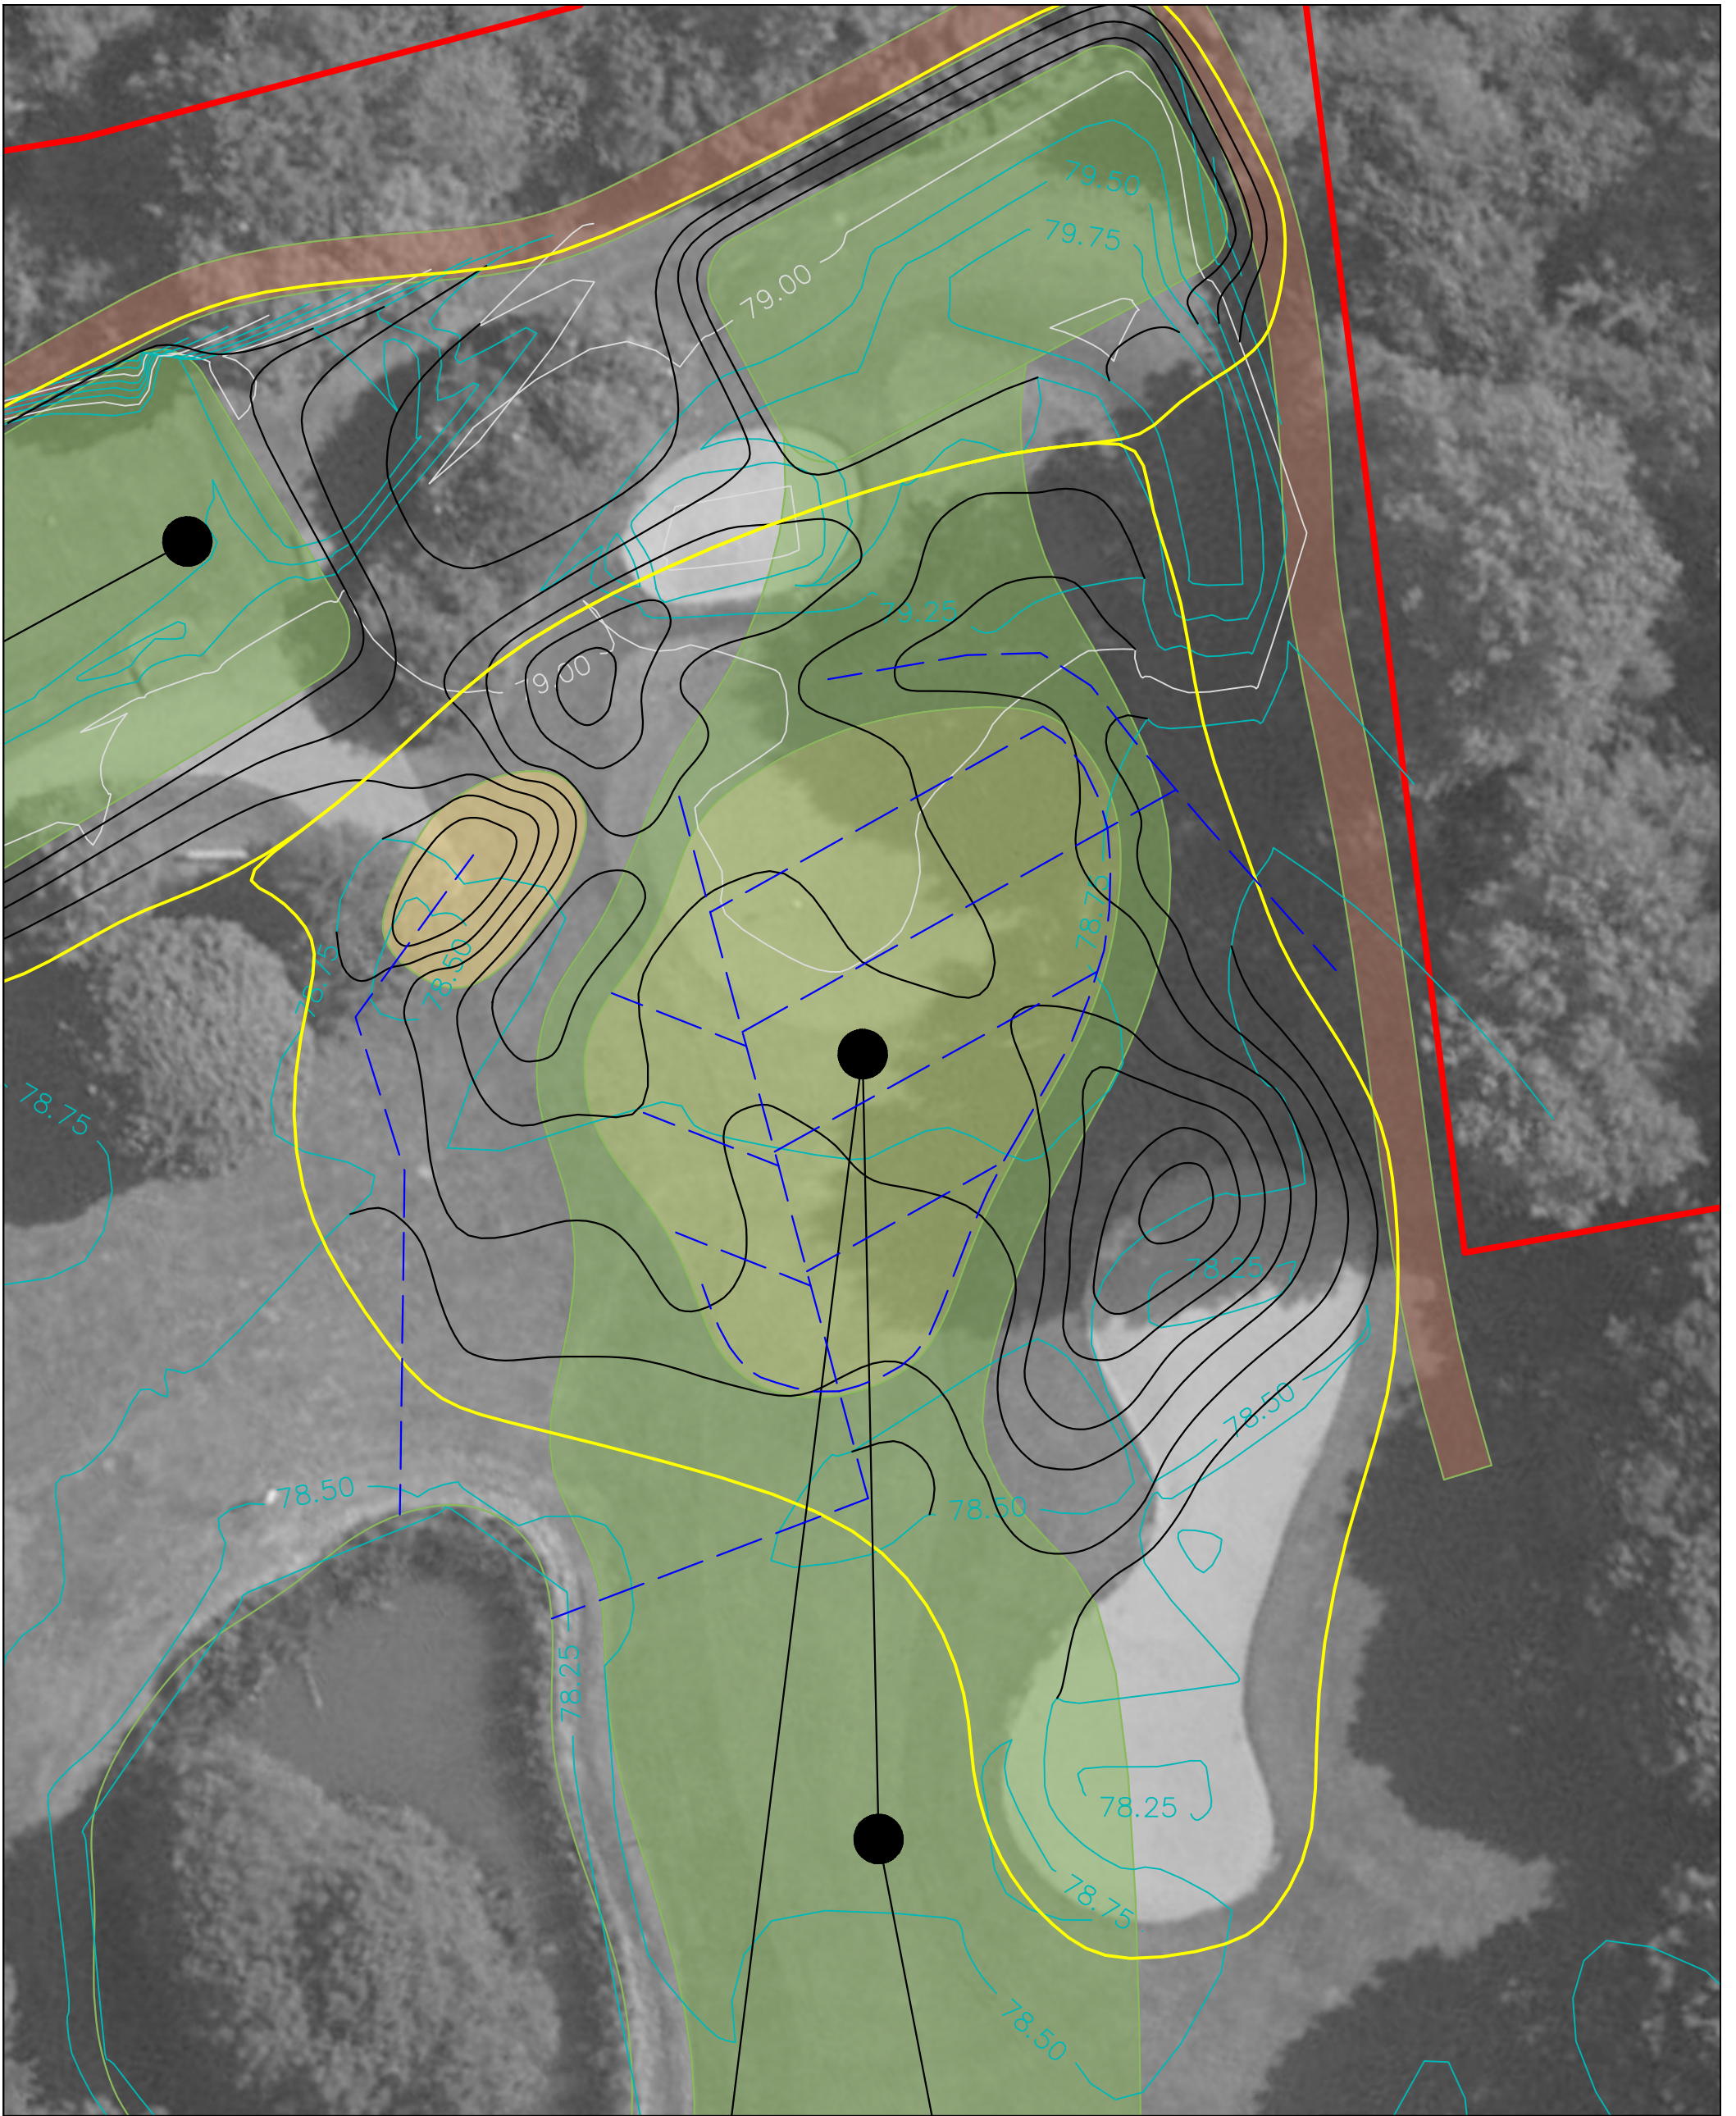

DRAWING SCALE: 1:125 @ A1	BICESTER HOTEL, GOLF & SPA	DRAWING NO: BICE.302
DRAWING SCALE: 1:250 @ A3		DRAWING REVISION: /
ORIGINALLY ISSUED: 17/08/2021		DRAWN BY: W.A.S.
REVISION ISSUED: /		CHECKED BY: H.A.J.S.

**DETAILED DESIGN
GREEN 2**

Telfords Barn, Willingale, Ongar, Essex CM5 0QF, UK
phone: +44 (0) 1728 727006
email: enquires@swangolfdesigns.com - website: www.swangolfdesigns.com