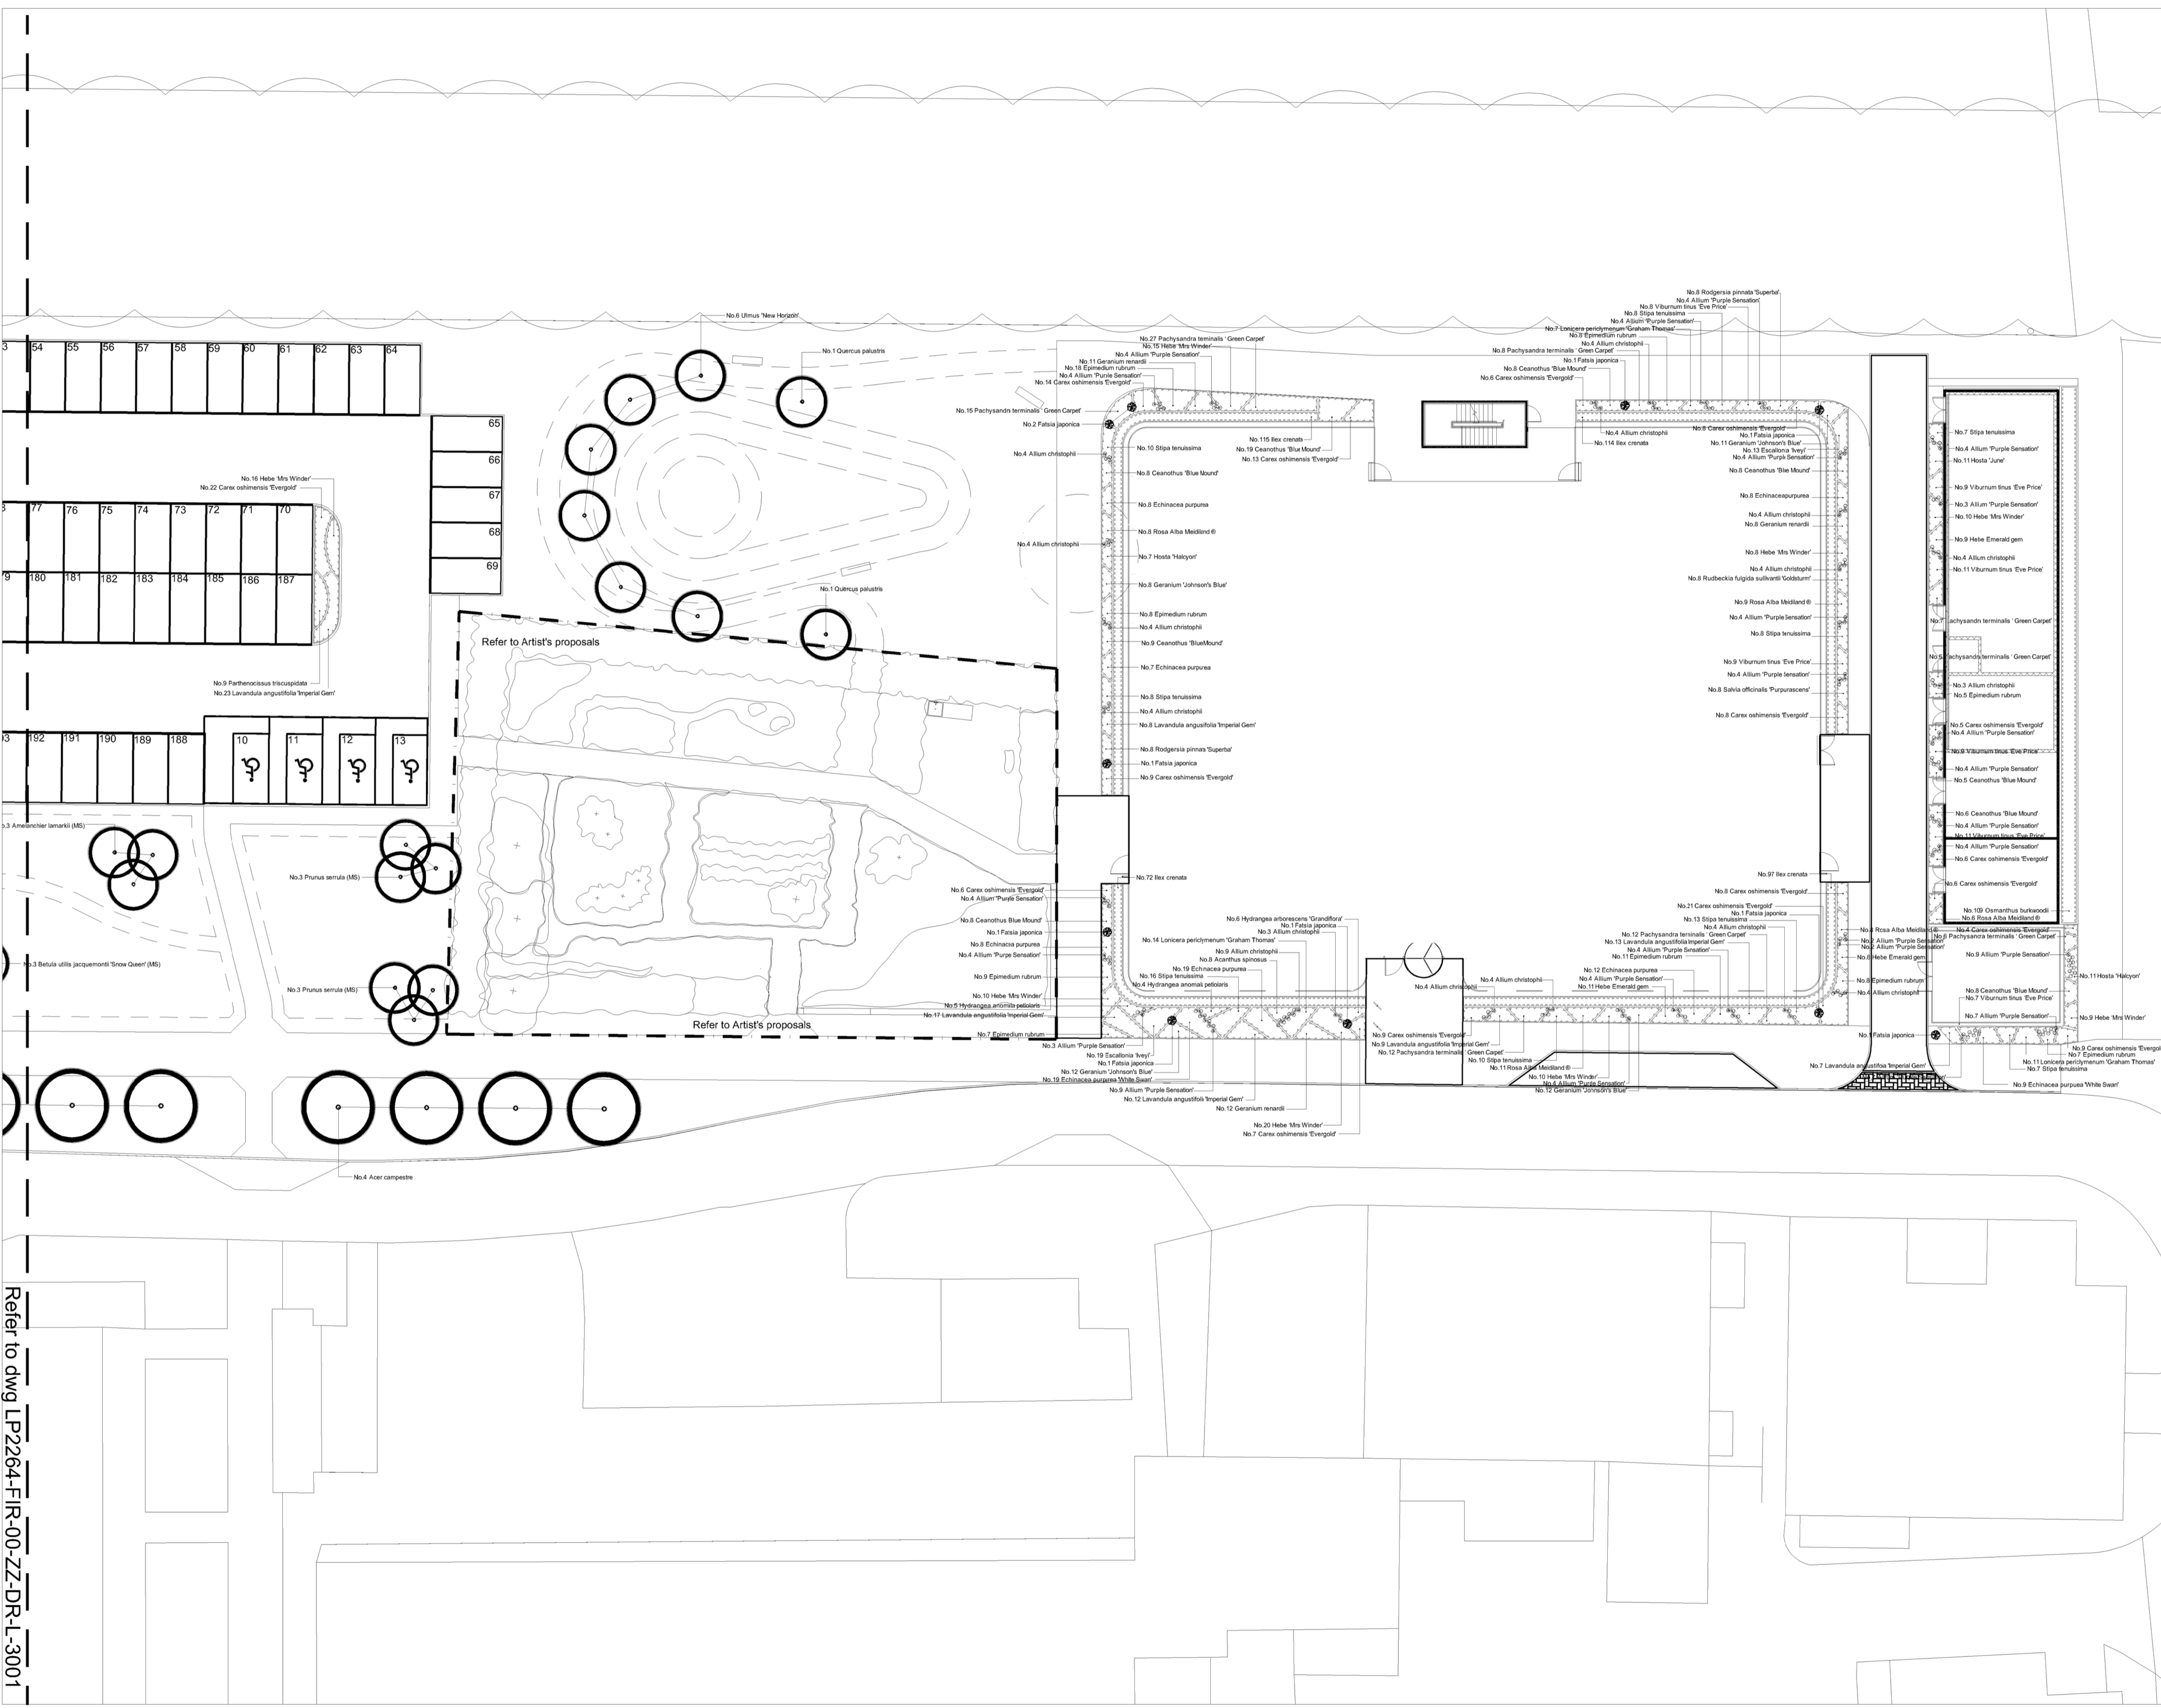

amendments

01	Issued for Planning.	RS 26.08.21
02	Plant numbers amended following minor layout changes. Issued for Stage 3.	GL 10.09.21 GL 13.10.21

LOCATION PLAN

drawing status: STAGE 3

project:  
Begbroke Science Park

job number:  
LP2264  
drawing title:  
Planting Plan General Arrangement  
Segment 2  
drawing number:  
LP2264-FIR-00-ZZ-DR-L-3002

revision	scale	date
02	1:200 @ A1	26.08.21
for information	drawn AW	auth RS
for construction		date 26.08.21

Refer to dwg LP2264-FIR-00-ZZ-DR-L-3001