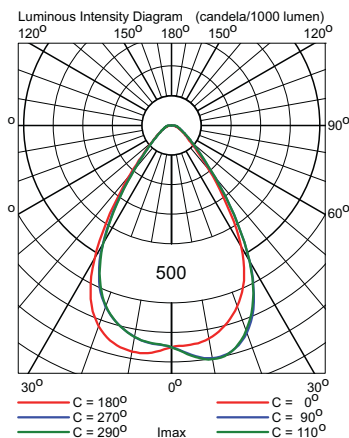

Ordering codes:

GEM3/LED - Luminaire

Options

/120 - Power 120W

/180 - Power 180W

/240 - Power 240W

** /C - Alternative colour finish

luminance pro
lighting systems