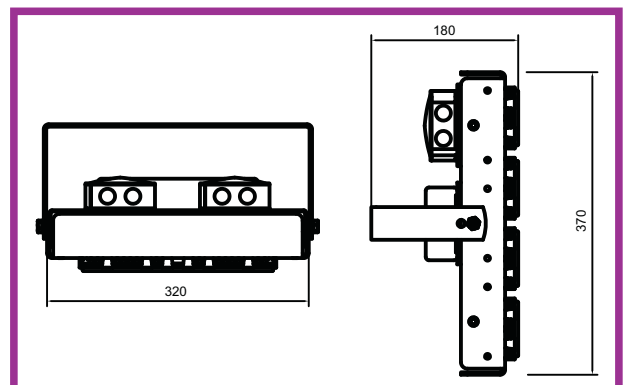

The Gem³ LED is a new generation of HiLux high performance luminaires designed for use in sports lighting.

Gem³ LED

Box quantity	1
Net Weight	4.0 - 6.4 kg
Body colour (standard)	RAL9016
Optic	Standard
IP rating	IP68
Mounting method	Stirrup: 2 x M10
Lamp type	LED
Lamp colour	5000 K
Supply voltage	230v
Power Options Available	120W - 240W

Ordering codes:

GEM3/LED - Luminaire

Options

/120 - Power 120W

/180 - Power 180W

/240 - Power 240W

** /C - Alternative colour finish

luminance pro
lighting systems