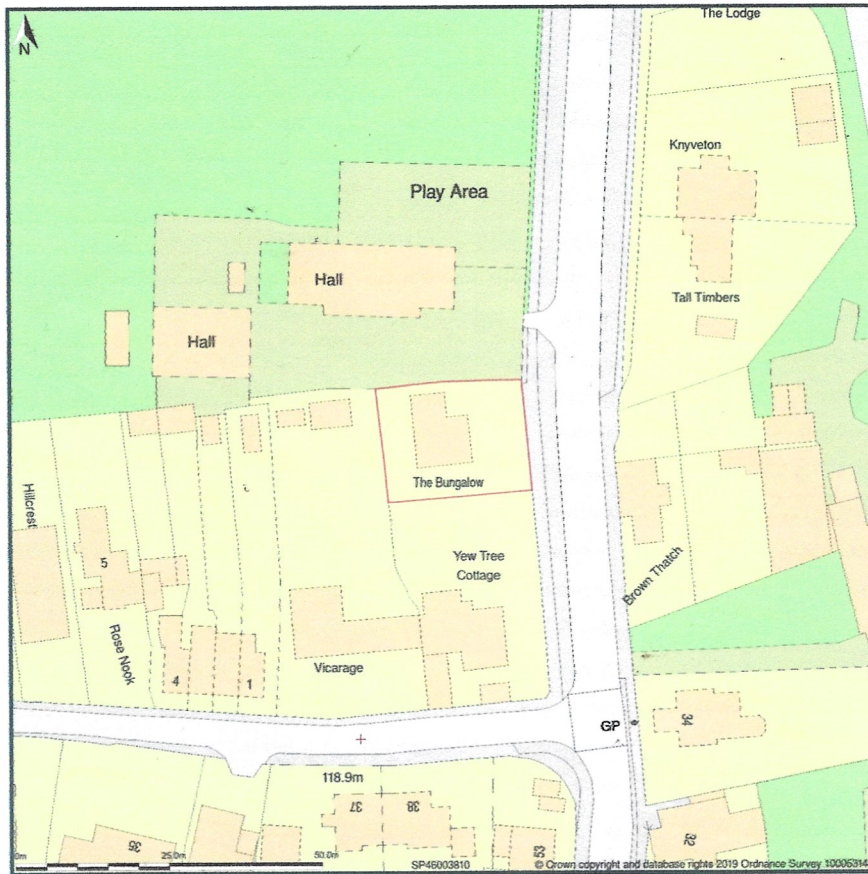

The Bungalow, White Post Road, Bodicote, Oxfordshire, OX15 4BN

The Plan shows area bounded by: 445937.27, 238032.28 446078.69, 238173.71 (at a scale of 1:1250), OSGridRef: SP46003810. The representation of a road, track or path is no evidence of a right of way. The representation of features as lines is no evidence of a property boundary.

Produced on 4th Oct 2019 from the Ordnance Survey National Geographic Database and incorporating surveyed revision available at this date. Reproduction in whole or part is prohibited without the prior permission of Ordnance Survey. © Crown copyright 2019. Supplied by www.buyaplan.co.uk a licensed Ordnance Survey partner (100055143). Unique plan reference: #00400587-ES0000