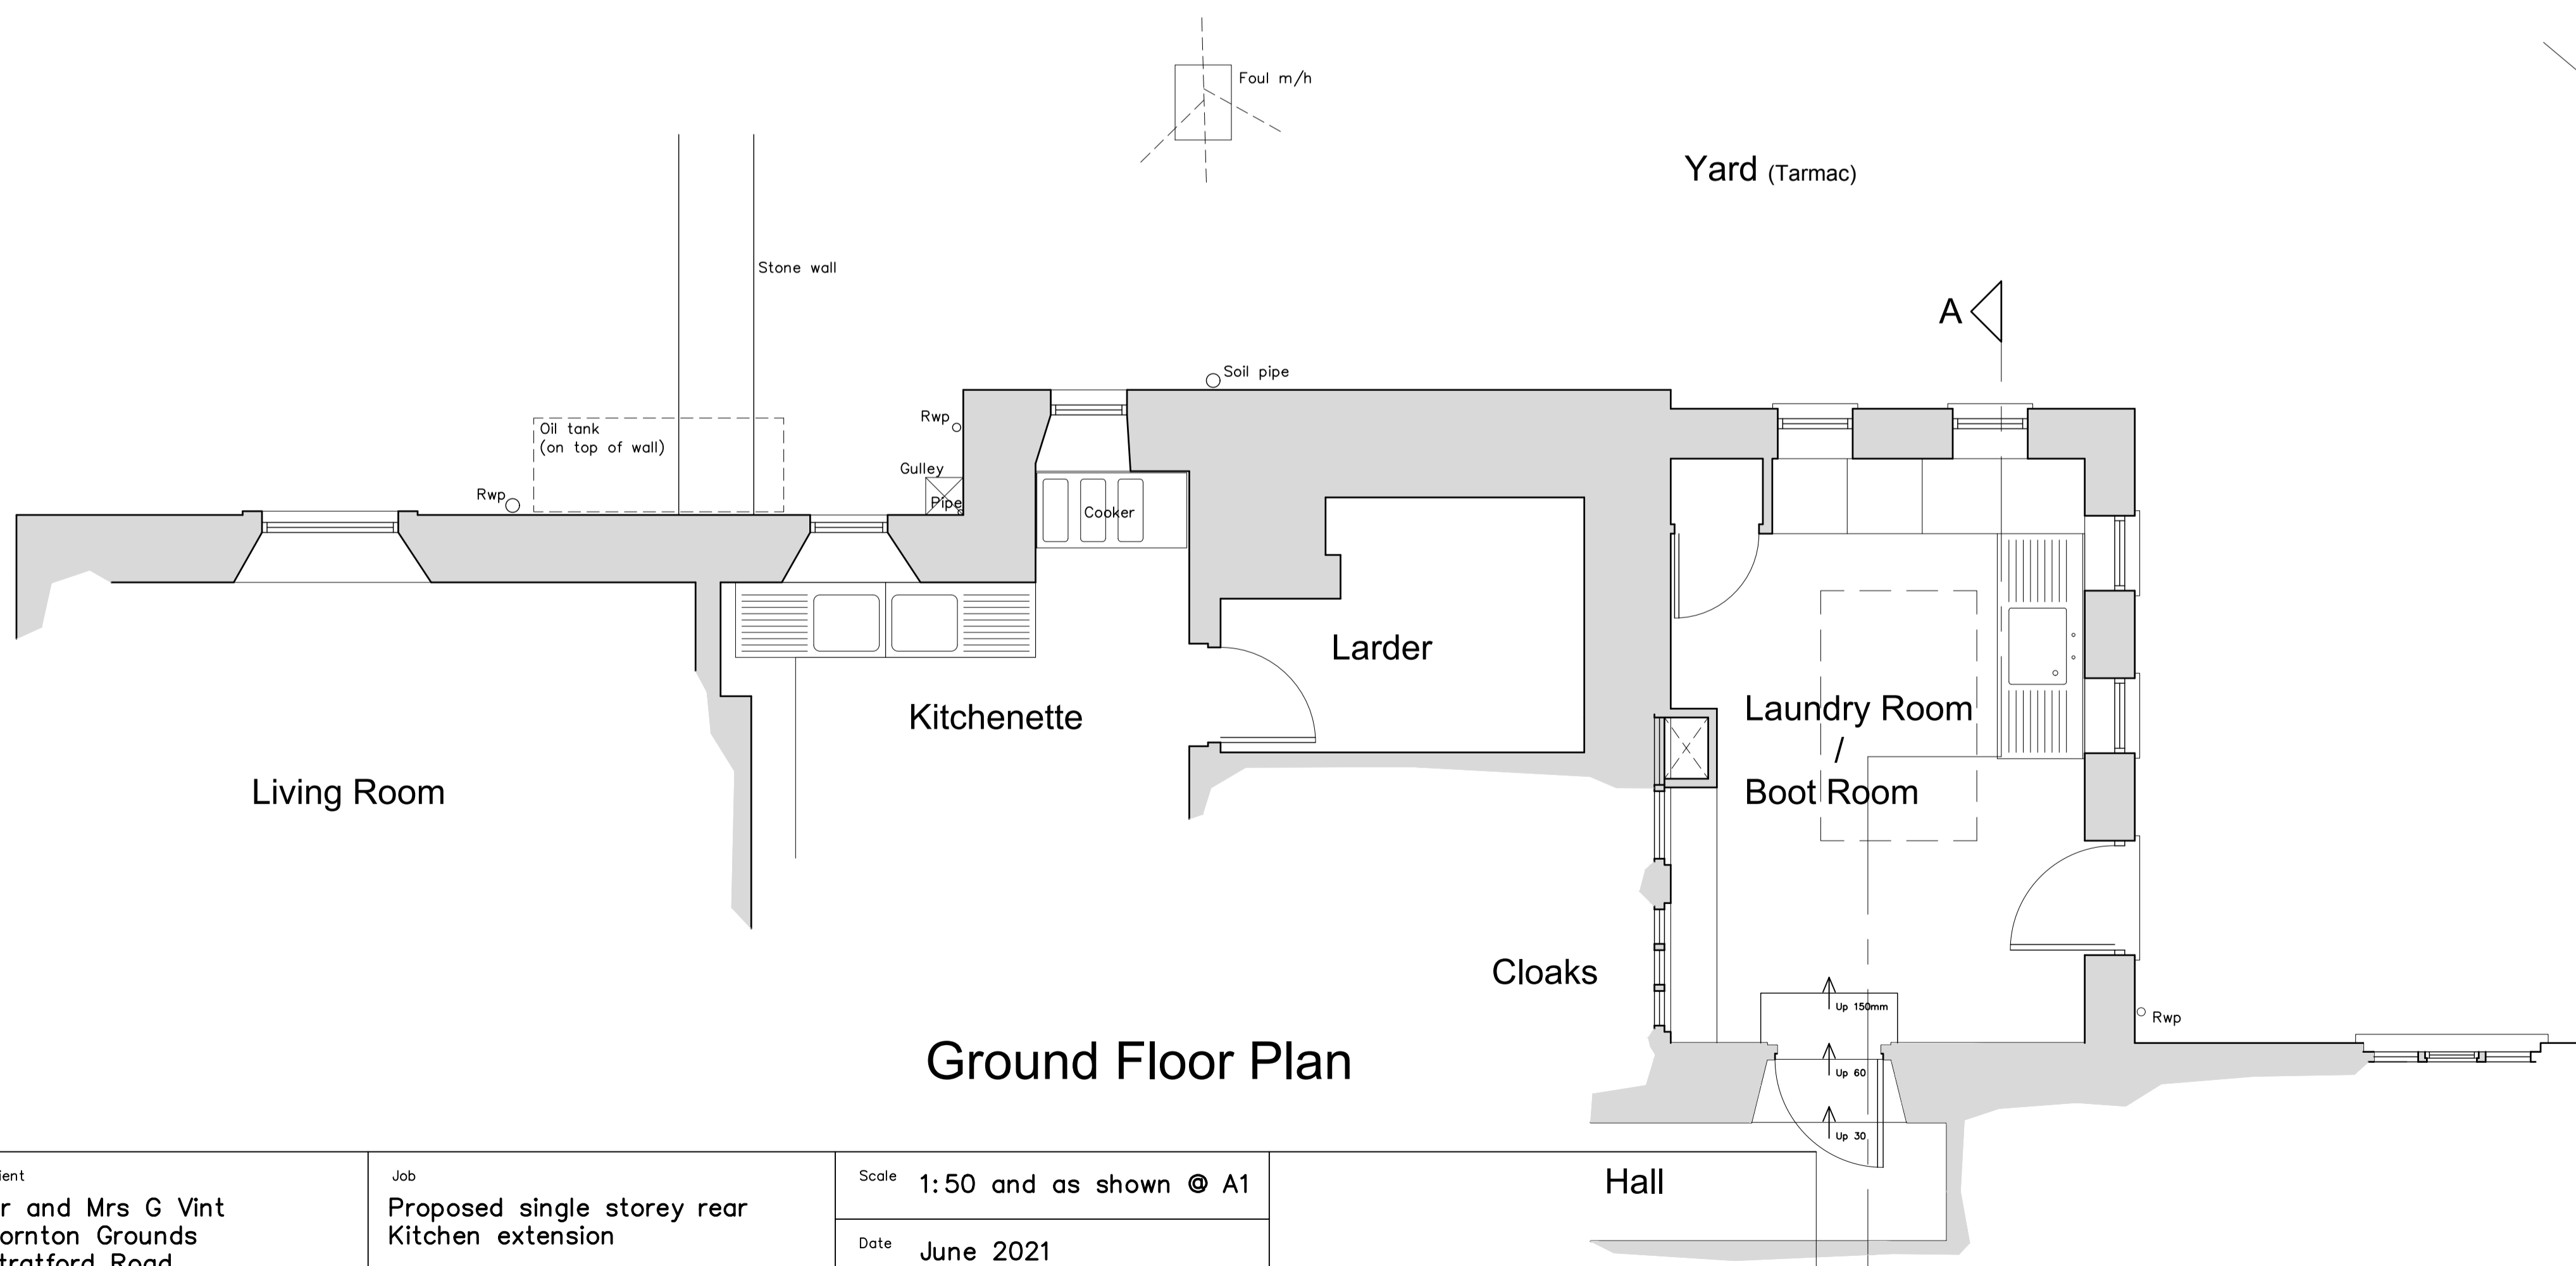

Side Elevation

Rear Elevation

Side Elevation

Ground Floor Plan

Client Mr and Mrs G Vint Hornton Grounds Stratford Road Hornton Banbury OX15 6HH	Job Proposed single storey rear Kitchen extension (Existing)	Scale 1:50 and as shown @ A1
		Date June 2021
		Dwg No 01