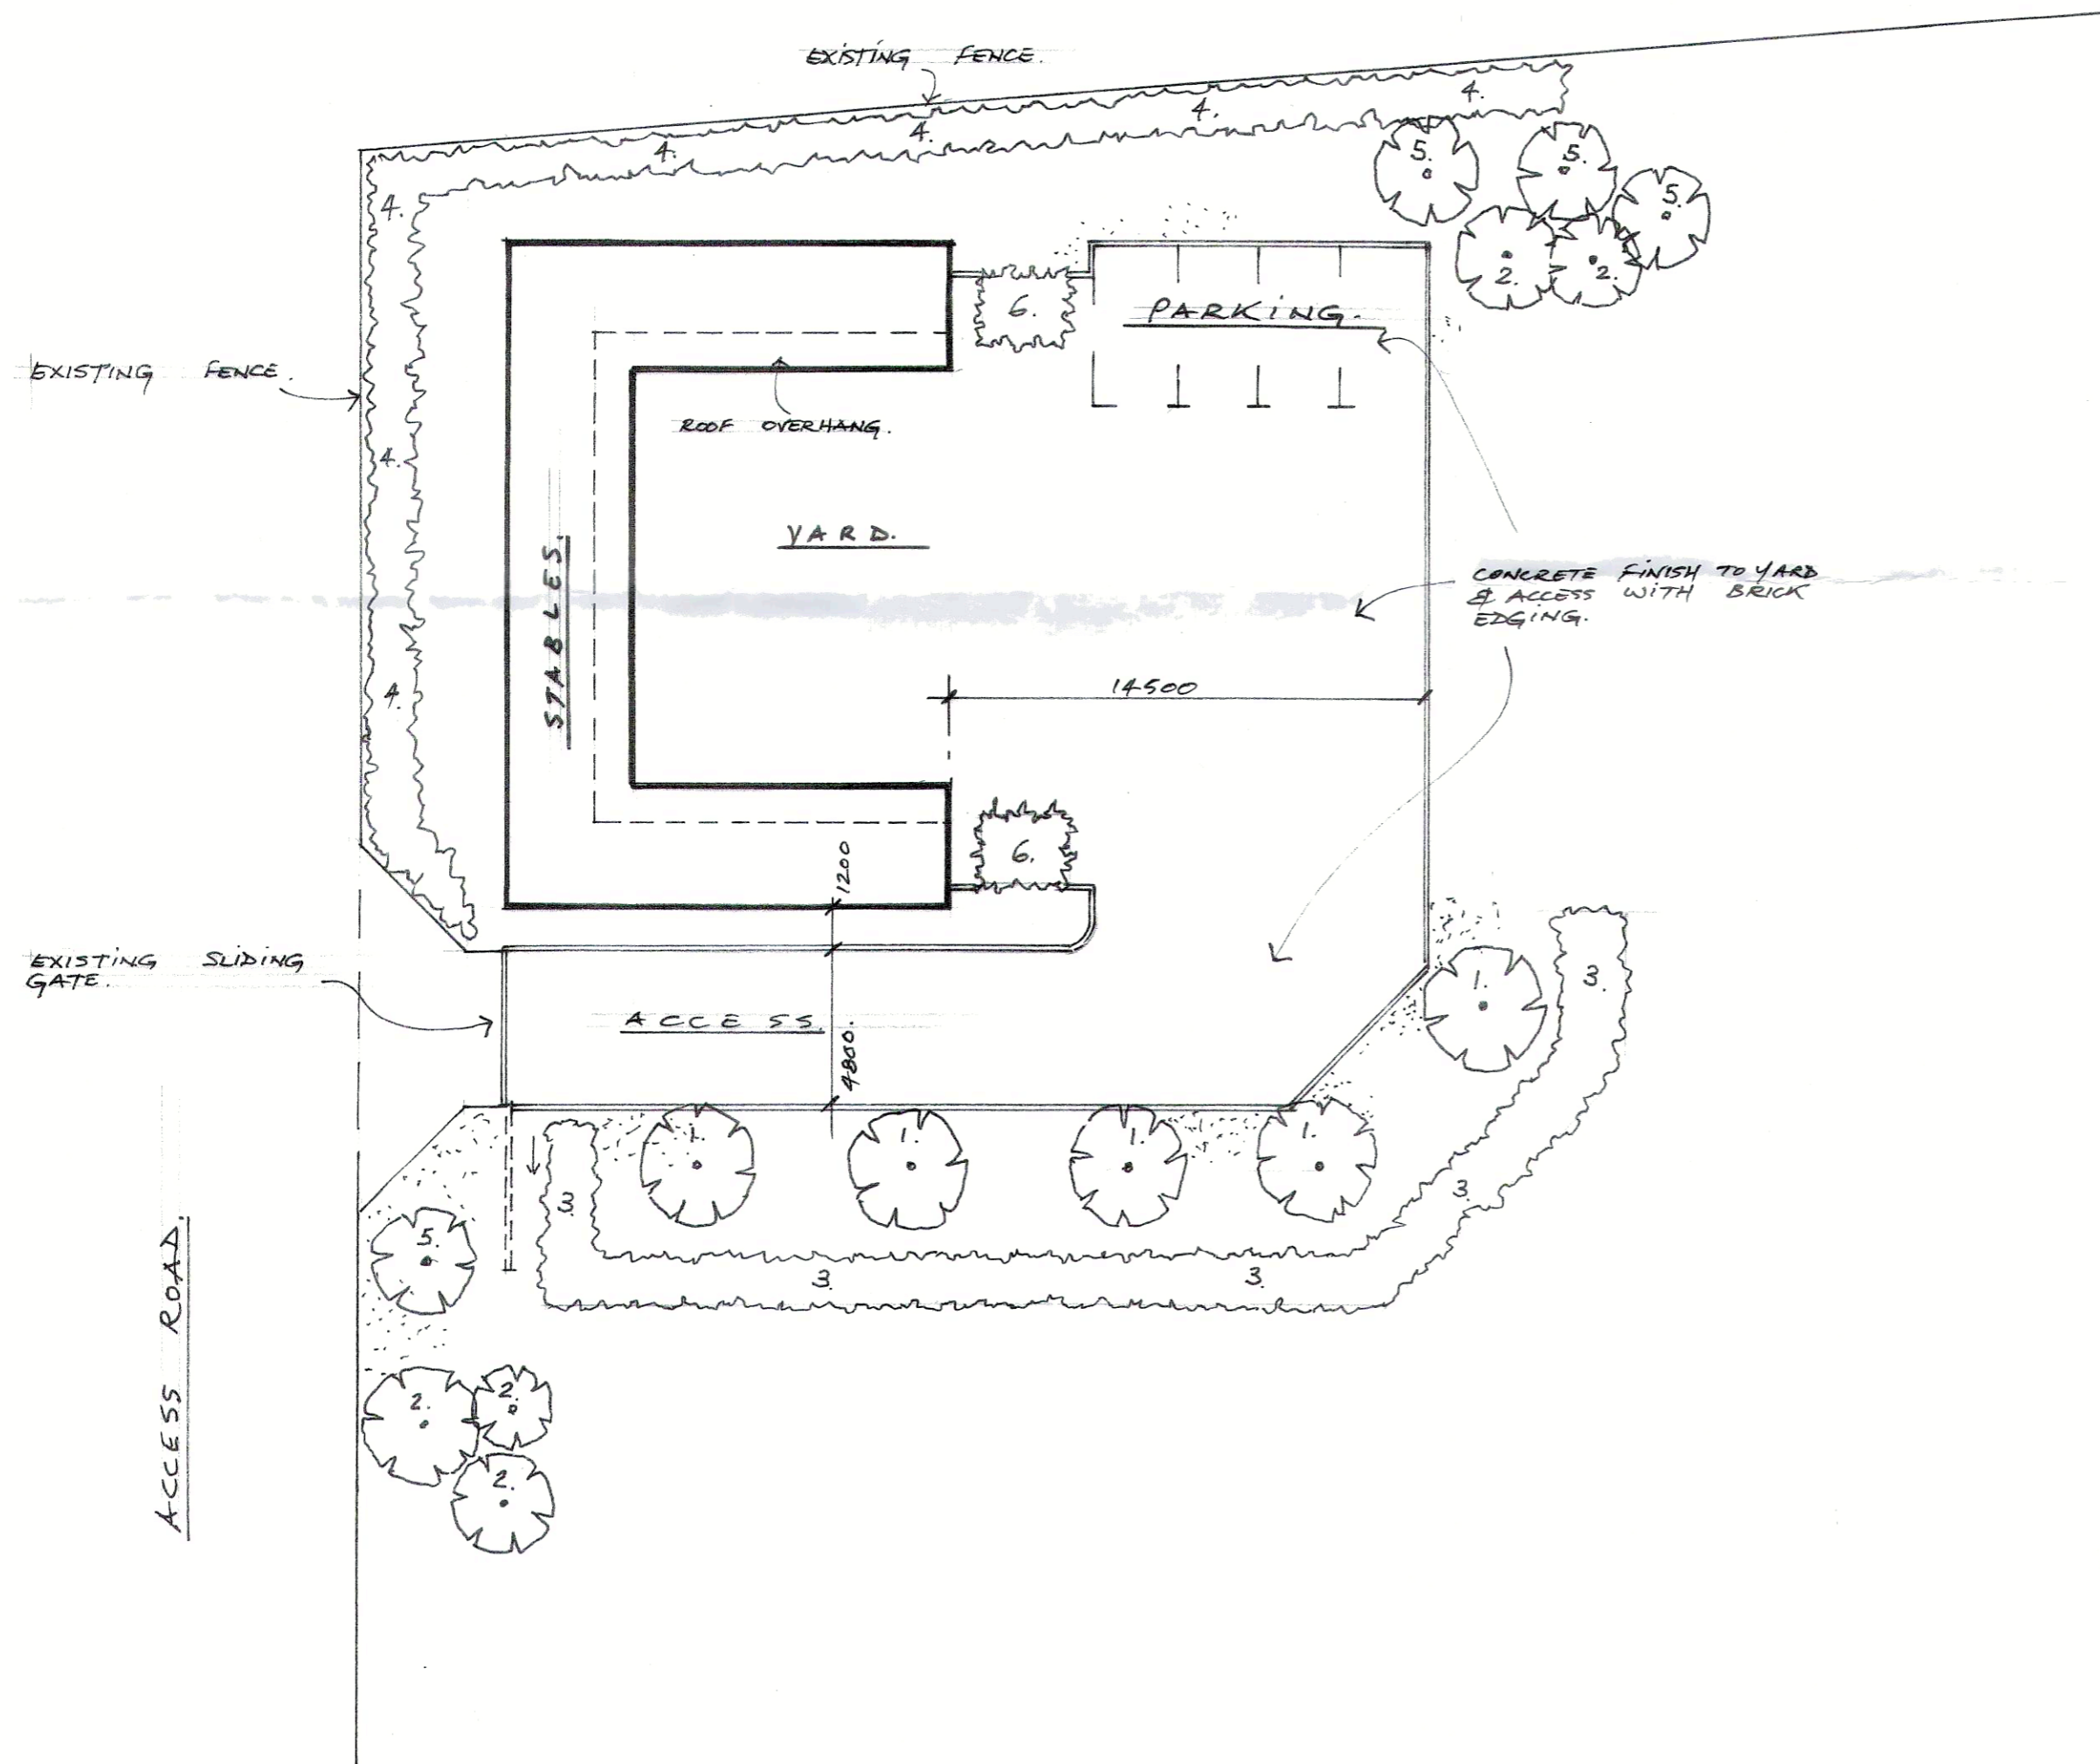

LEGEND - TREE SPECIES.

- 1. ABIES NORDMANNIA. 200CM
- 2. CRATAEGUS LAEVIGATA. 150 CM
- 3. PHOTINIA FRASERI 200CM
- 4. CRATAEGUS MONOGYNA. 150CM
- 5. BETULA PENDULA. 175-200CM
- 6. CORNUS (PLANTING BEDS) 60 CM  
3 PLANTS PER M<sup>2</sup>.

LOCATION PLAN.  
SCALE 1:2500.

PROPOSED STABLES (a)  
ADDERBURY HILL BARN  
MILTON ROAD  
ADDERBURY  
FOR MR P. TAYLOR.  
SCALE 1:200. JUNE 2021.  
LANDSCAPING & PLANTING  
DRNG 02.

ALL DIMENSIONS TO BE VERIFIED ON SITE  
 CONTRACTOR RESPONSIBLE FOR CHECKING  
 THE LOCATION OF ALL SERVICES &  
 ANY UNDERGROUND PIPEWORK PRIOR TO  
 COMMENCING WORK.