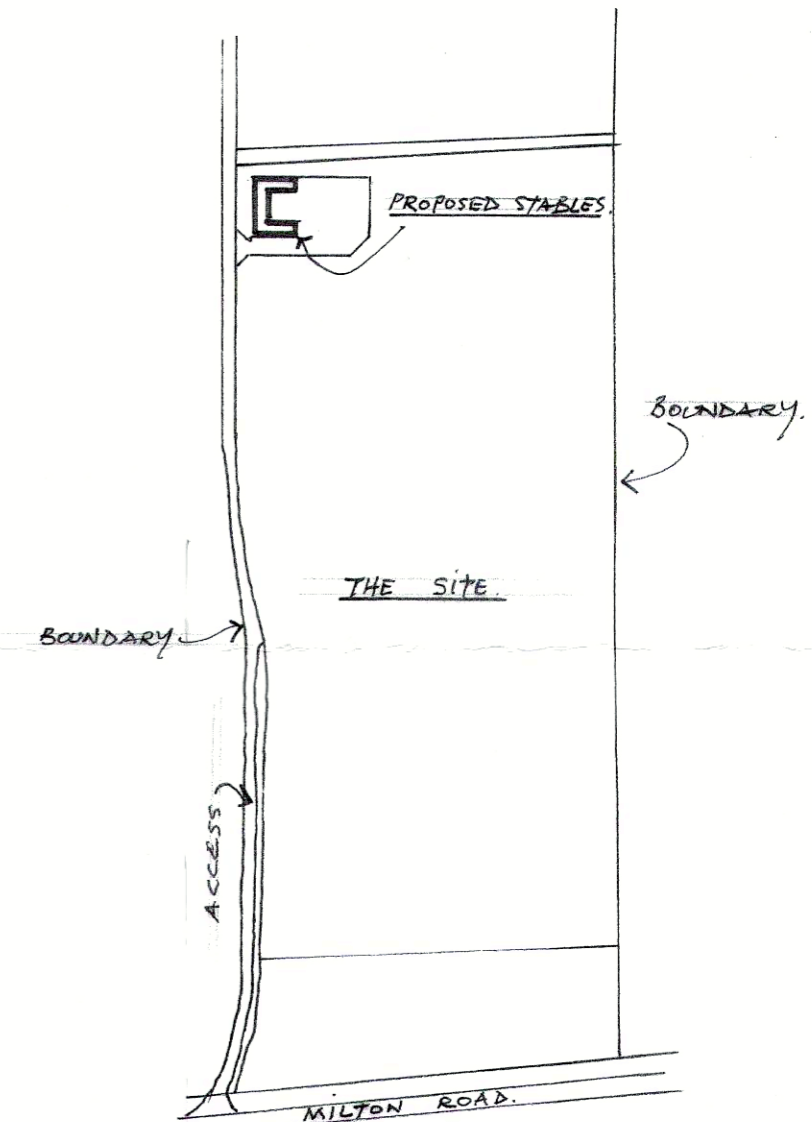

LEGEND - TREE SPECIES.

- 1. ABIES NORDMANNIA. 200CM
- 2. CRATAEGUS LAEVIGATA. 150 CM
- 3. PHOTINIA FRASERI 200CM
- 4. CRATAEGUS MONOGYNA. 150CM
- 5. BETULA PENDULA. 175-200CM
- 6. CORNUS (PLANTING BEDS) 60 CM  
3 PLANTS PER M<sup>2</sup>.

LOCATION PLAN.  
SCALE 1:2500.

PROPOSED STABLES (a)  
ADDERBURY HILL BARN  
MILTON ROAD  
ADDERBURY  
FOR MR P. TAYLOR.  
SCALE 1:200. JUNE 2021.  
LANDSCAPING & PLANTING  
DRNG 02.

ALL DIMENSIONS TO BE VERIFIED ON SITE  
 CONTRACTOR RESPONSIBLE FOR CHECKING  
 THE LOCATION OF ALL SERVICES &  
 ANY UNDERGROUND PIPEWORK PRIOR TO  
 COMMENCING WORK.