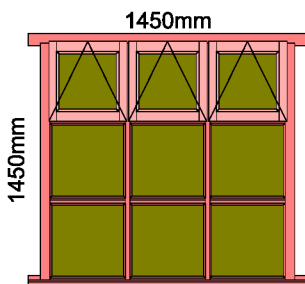

Casement

Ironmongery type : Stormproof Hinges - Kirkpatrick 1167 fasteners and 1180 Stays
Timber Type : Red Grandis
Glass : Heritage 12mm 4/4/4 Clear Leaded DG Units (Krypton) Warm edge

Teknos Factory Spraying: All joinery to be end grain sealed using Teknos TS0050 end grain sealer with a coat of Teknos 2901 anti stain primer and 2 coats Teknos 2600 microporous top coat. All Boarded and Panelled doors to be individually decorated prior to assembly. - TKNS

VAT @ 20%

Total