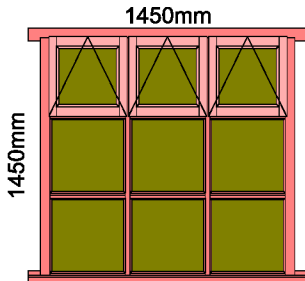

Item (sizes)	Description	Qty	Unit Cost	Total Cost

Brought Forward

Casement Window - (W2)

Window type: Traditional Britannia Heritage Flush window to include Aquamac 21 draught excluders
Timber Type : Red Grandis
Glass : Heritage 12mm 4/4/4 Clear Leaded DG Units (Krypton) Warm edge
87.22 kgs

1

Casement

Ironmongery type : Stormproof Hinges - Kirkpatrick 1167 fasteners and 1180 Stays
Timber Type : Red Grandis
Glass : Heritage 12mm 4/4/4 Clear Leaded DG Units (Krypton) Warm edge

Casement Window - (W3)

Window type: Traditional Britannia Heritage Flush window to include Aquamac 21 draught excluders
Timber Type : Red Grandis
Glass : Heritage 12mm 4/4/4 Clear Leaded DG Units (Krypton) Warm edge
87.22 kgs

1