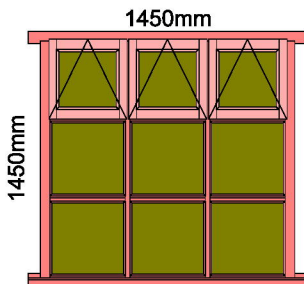

BRITANNIA

JOINERY Limited

Britannia Joinery Limited.
Tramway Road, Banbury,
Oxfordshire. OX16 5TD

Tel / Fax : 01295 250623

Email : enquiries@britanniajoinery.co.uk

Web : www.britanniajoinery.co.uk

QUOTATION

Reference The Old Bakery, Bodicote
Quotation Number Q0566
Date of Quotation 18 May 2021
Validity 30 days

To Supply Only

Dear Mr & Mrs Nash

Thank you for your enquiry, Below is a detailed specification to supply your project.
If required Britannia Joinery can take site measurements prior to manufacture.
All of our joinery is manufactured at our factory using traditional Mortise & Tenon Joints

N.B Price does not include site fixing.

Item (sizes)	Description	Qty	Unit Cost	Total Cost

Casement Window - (W1)

Window type: Traditional Britannia Heritage Flush window to include Aquamac 21 draught excluders
Timber Type : Red Grandis
Glass : Heritage 12mm 4/4/4 Clear Leaded DG Units (Krypton) Warm edge
87.22 kgs

1

Casement

Ironmongery type : Stormproof Hinges - Kirkpatrick 1167 fasteners and 1180 Stays
Timber Type : Red Grandis
Glass : Heritage 12mm 4/4/4 Clear Leaded DG Units (Krypton) Warm edge

Carried Forward