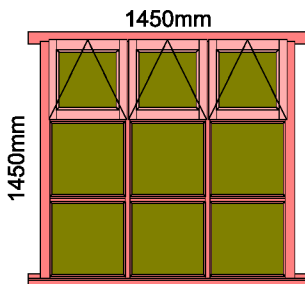

Casement

Ironmongery type : Stormproof Hinges - Kirkpatrick 1167 fasteners and 1180 Stays
Timber Type : Red Grandis
Glass : Heritage 12mm 4/4/4 Clear Leaded DG Units (Krypton) Warm edge

Casement Window - (W4)

Window type: Traditional Britannia Heritage Flush window to include Aquamac 21 draught excluders
Timber Type : Red Grandis
Glass : Heritage 12mm 4/4/4 Clear Leaded DG Units (Krypton) Warm edge
87.22 kgs

1