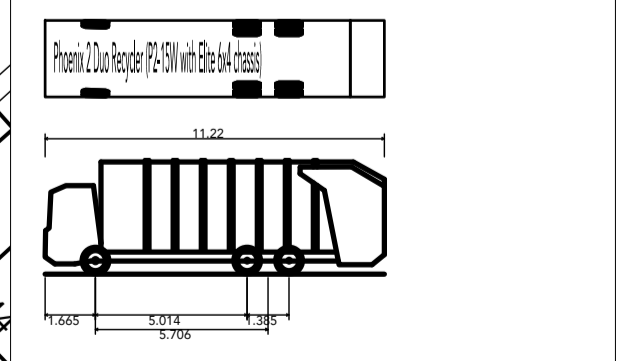

LEGEND

- BIN STORAGE POINT
- BIN COLLECTION POINT
- CYCLE STORAGE IN REAR GARDENS
- CYCLE STORAGE IN GARAGE