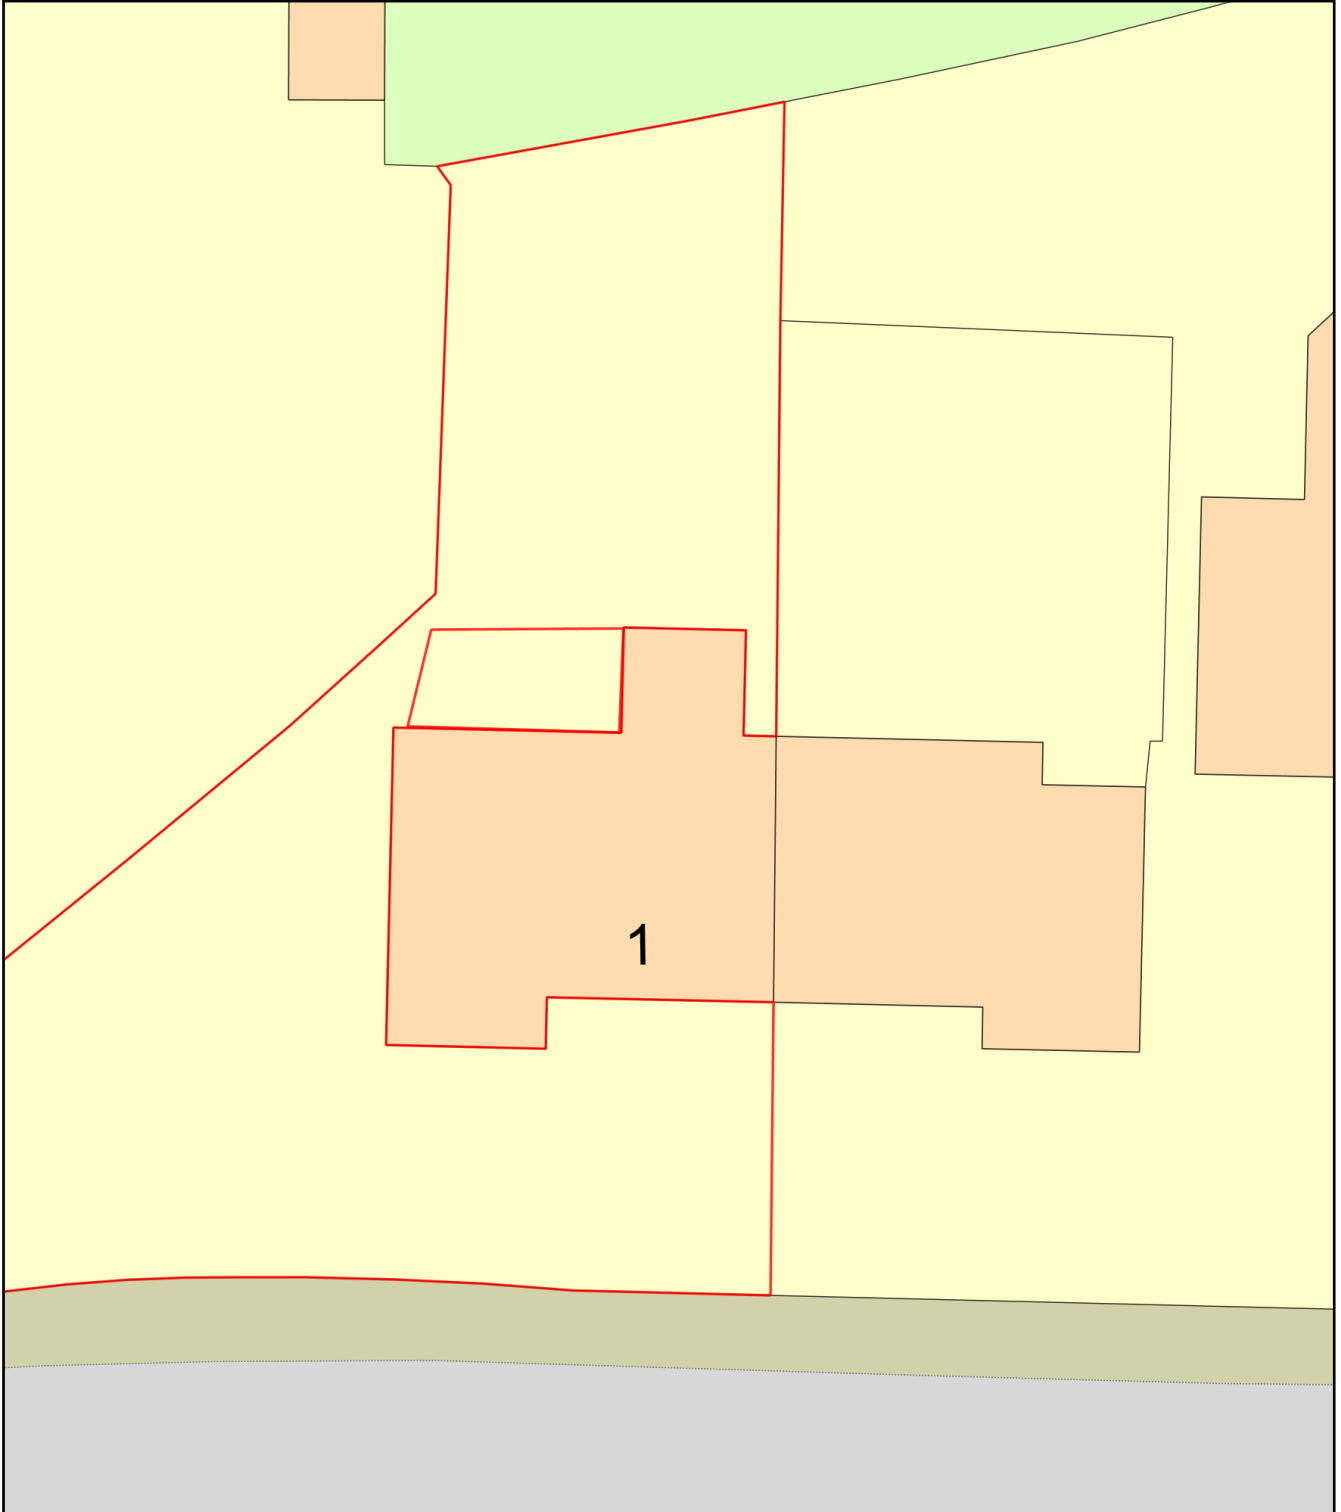

Veranda Open Plan to Rear and Side

Plan Produced for: John Sutcliffe

Date Produced: 04 May 2021

Plan Reference Number: TQRQM21124201355583

Scale: 1:200 @ A4