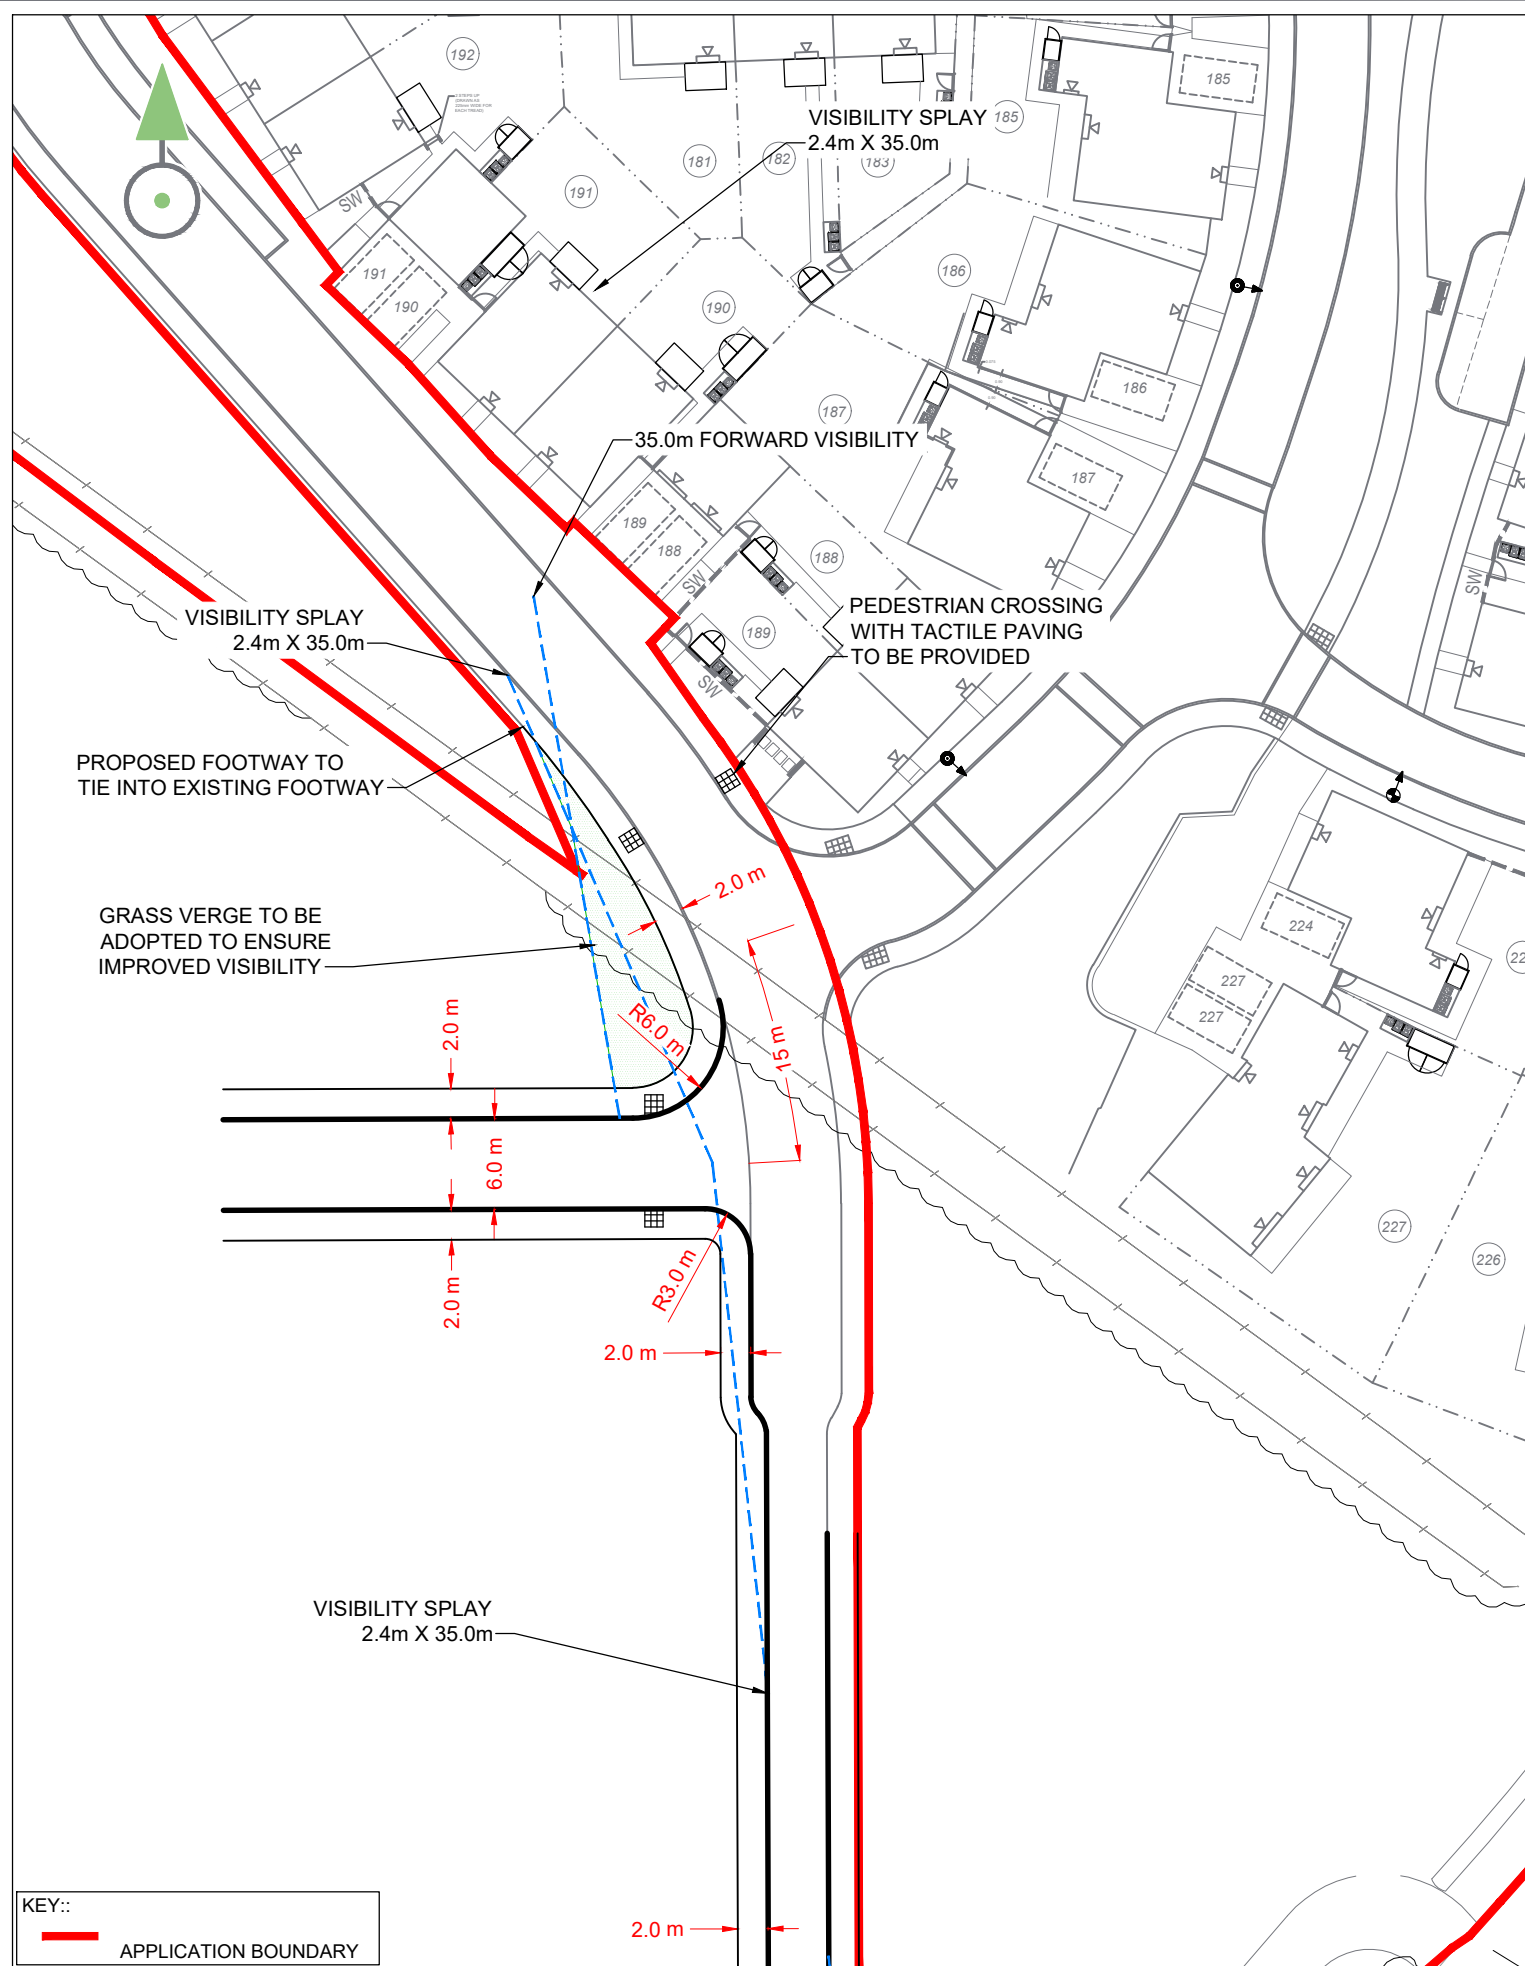

Phoenix 2 One-Pass (with Elite 6x4 chassis)
 Overall Length 11.180m
 Overall Width 2.550m
 Overall Body Height 3.760m
 Min Body Ground Clearance 0.312m
 Track Width 2.550m
 Lock to lock time 4.00s
 Kerb to Kerb Turning Radius 10.150m

REV	DATE	COMMENT	APP
A	20.01.22	FIRST ISSUE	MK

REVISION DETAILS

DRAWING NO.
4600-1100-T-042

DRAWN	APPROVED	DATE
EP	MK	JAN 22

SCALE	REV
1:500 @ A3	A