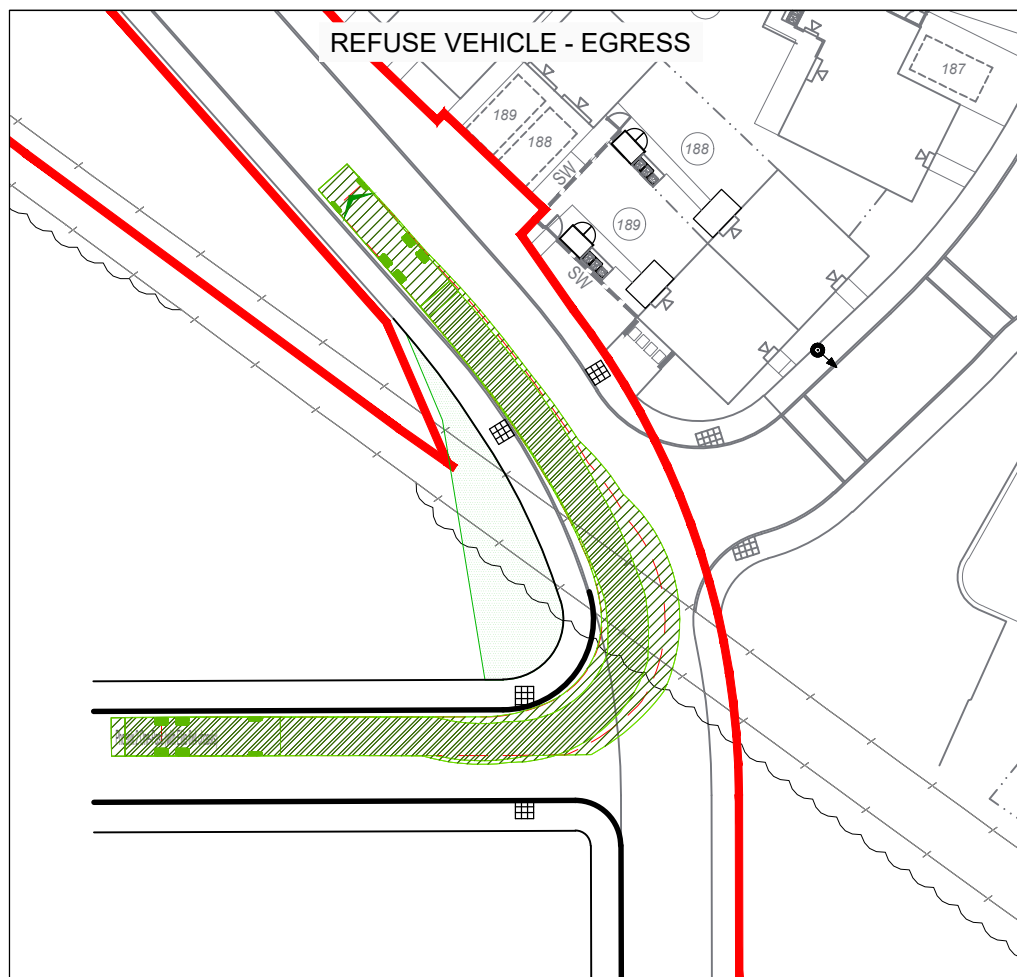

Phoenix 2 One-Pass (with Elite 6x4 chassis)
 Overall Length 11.180m
 Overall Width 2.550m
 Overall Body Height 3.760m
 Min Body Ground Clearance 0.312m
 Track Width 2.550m
 Lock to lock time 4.00s
 Kerb to Kerb Turning Radius 10.150m

REV	DATE	COMMENT	APP
A	20.01.22	FIRST ISSUE	MK

REVISION DETAILS

DRAWING NO.
4600-1100-T-042

DRAWN	APPROVED	DATE
EP	MK	JAN 22

SCALE	REV
1:500 @ A3	A