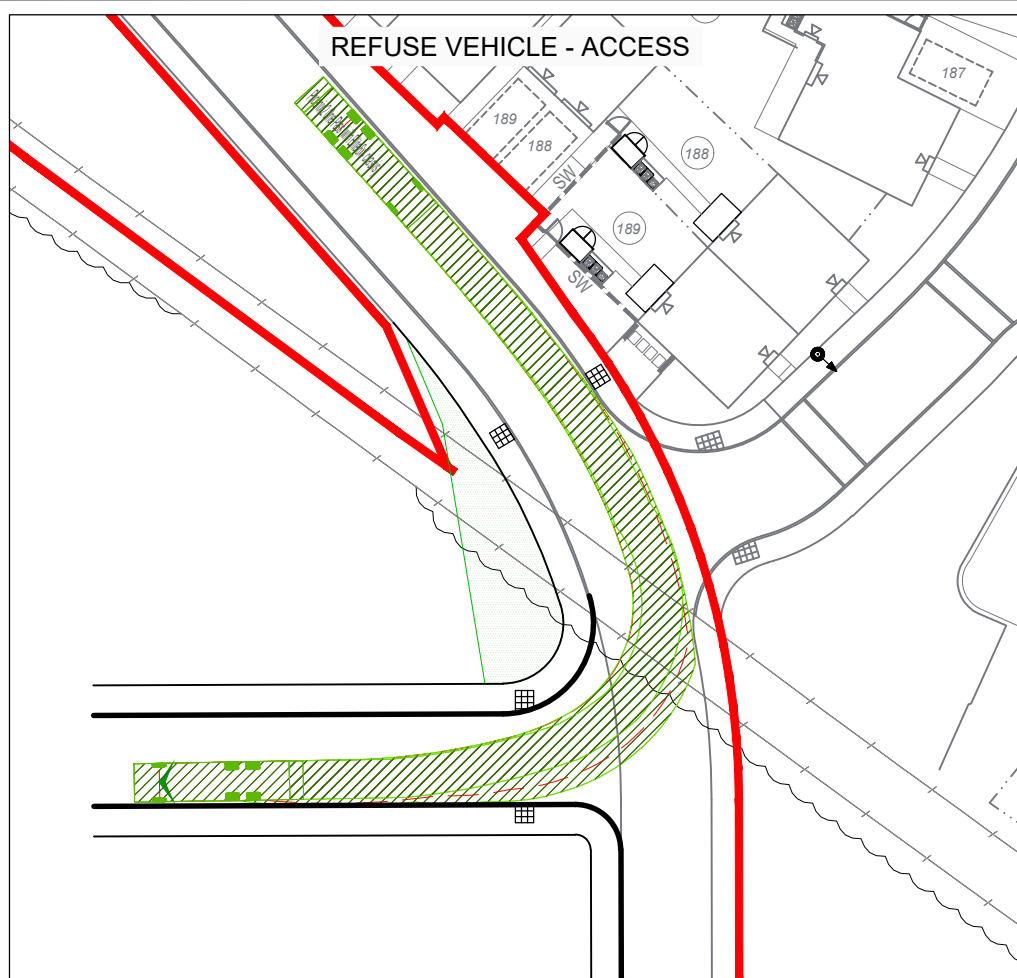

Phoenix 2 One-Pass (with Elite 6x4 chassis)
 Overall Length 11.180m
 Overall Width 2.550m
 Overall Body Height 3.760m
 Min Body Ground Clearance 0.312m
 Track Width 2.550m
 Lock to lock time 4.00s
 Kerb to Kerb Turning Radius 10.150m

REV	DATE	COMMENT	APP
A	20.01.22	FIRST ISSUE	MK

REVISION DETAILS

DRAWING NO.
4600-1100-T-042

DRAWN	APPROVED	DATE
EP	MK	JAN 22

SCALE	REV
1:500 @ A3	A