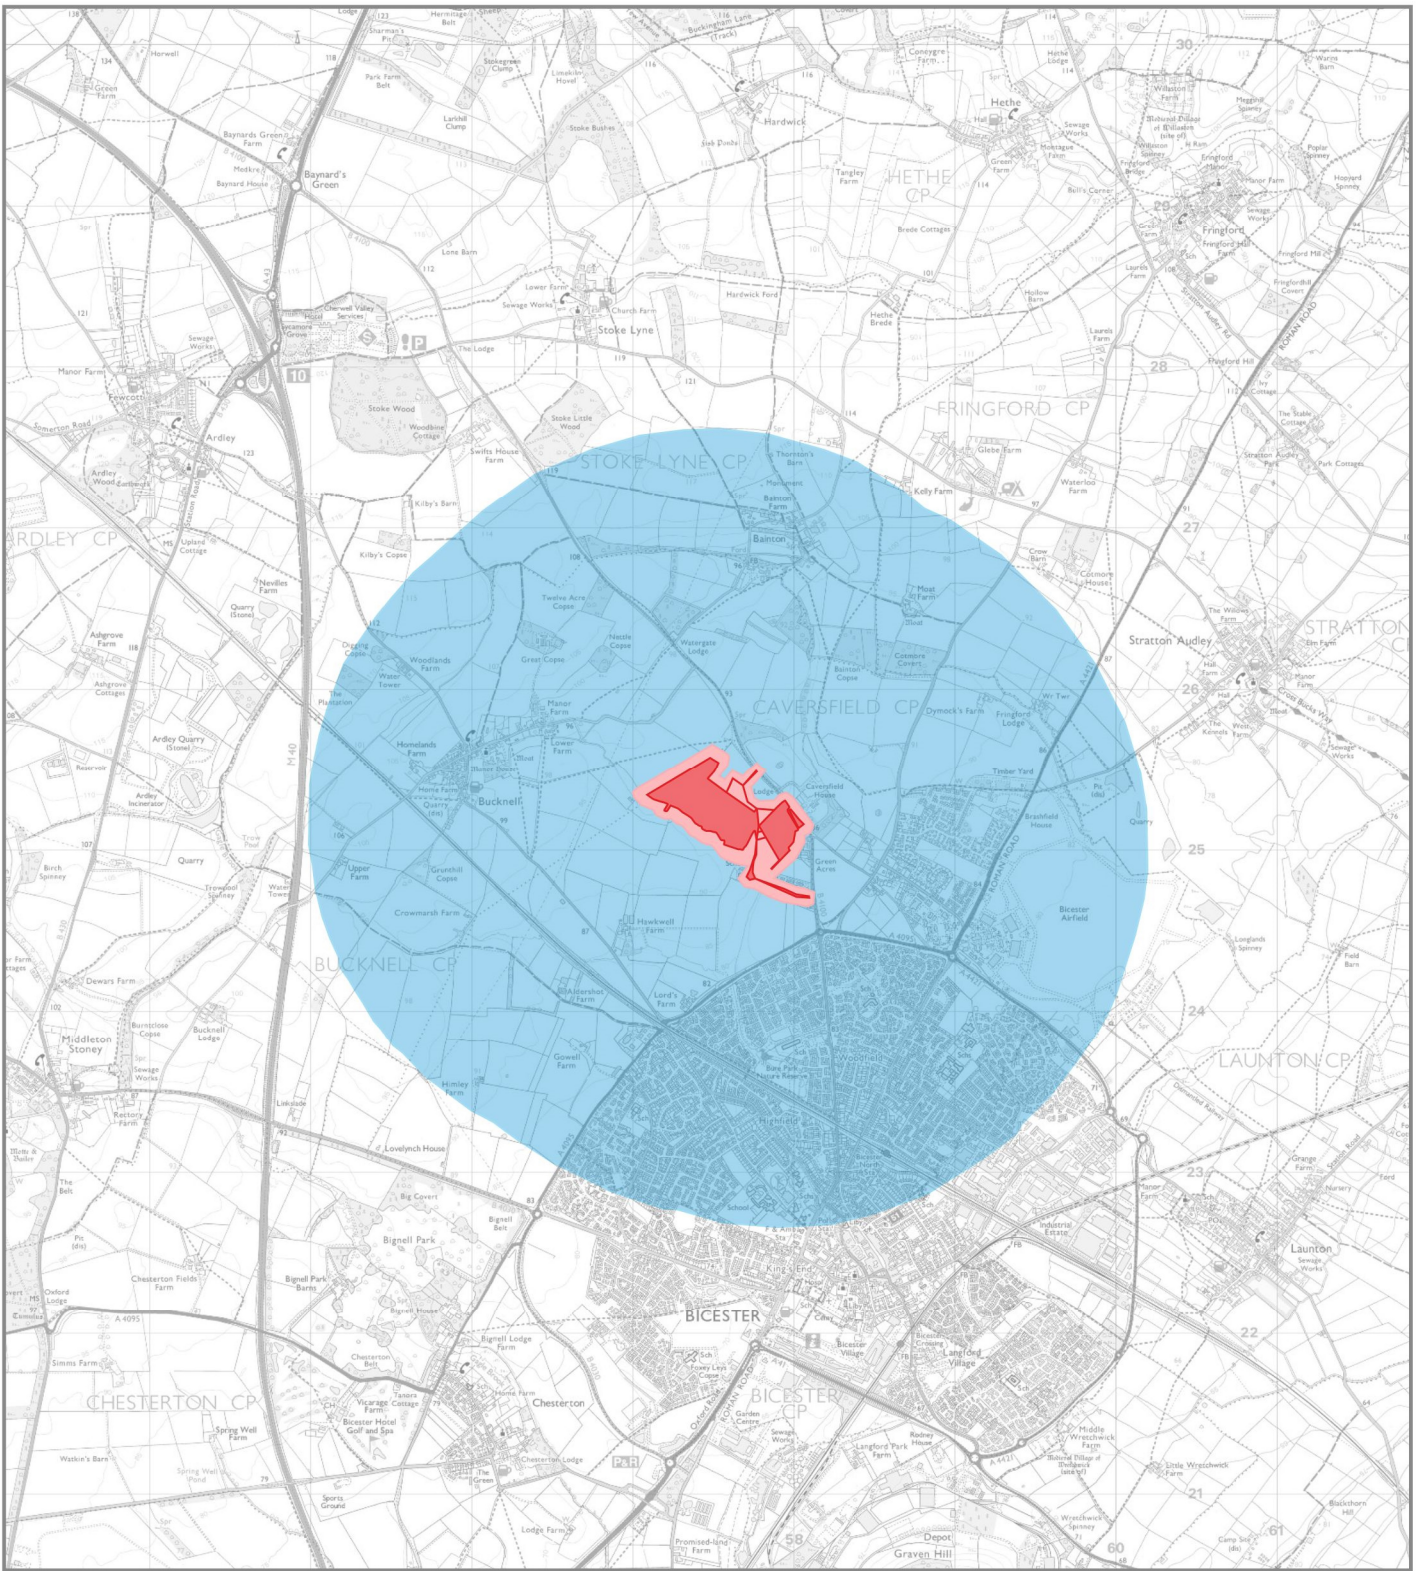

FIGURE 10.1
ZONES OF INFLUENCE

Key:

- Site Location
- 50m Primary Zone of Influence
- 2000m Secondary Zone of Influence

Aspect Ecology Limited - West Court - Hardwick Business Park
 Noral Way - Banbury - Oxfordshire - OX16 2AF
 01295 279721 - info@aspect-ecology.com - www.aspect-ecology.com

North West Bicester PROJECT

Zones of Influence TITLE

5903/10.1 DRAWING NO.

C REV.

March 2021 DATE