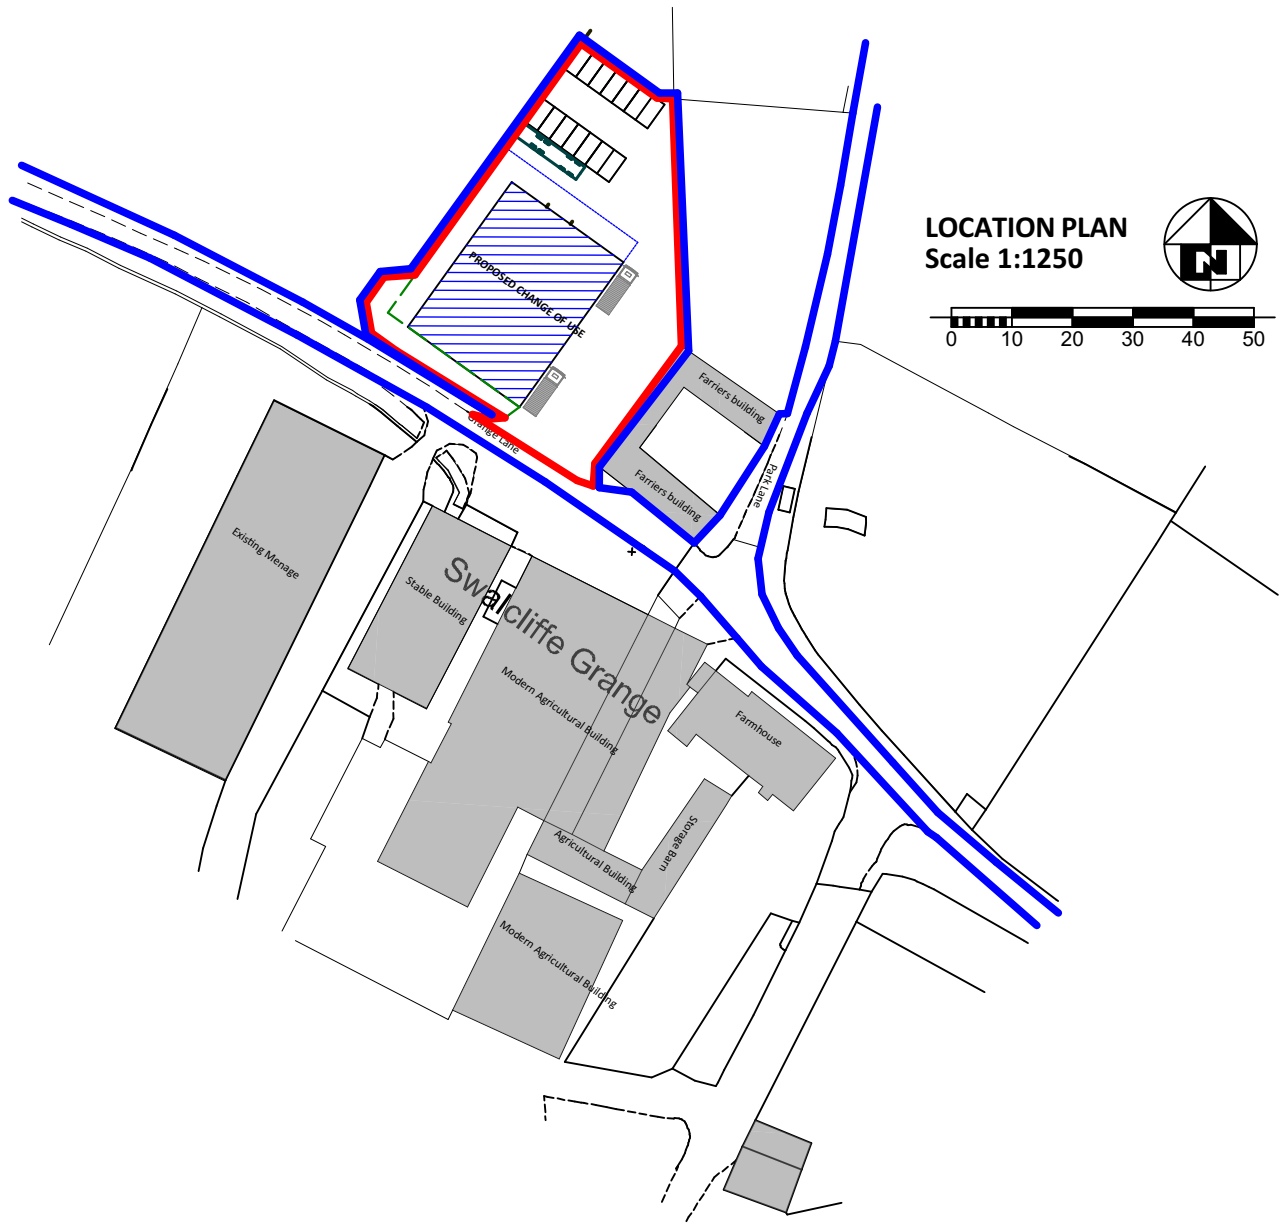

LOCATION PLAN
Scale 1:1250

SAM RUSSELL

MCIAT AssocRICS

Architectural Design & Planning

2 st David's Walk, Newbold-on-Stour
Stratford-upon-Avon, Warwickshire, CV37 8UT

www.srplanning.co.uk

sam@srplanning.co.uk 01789 450820 / 07399 487123

Part of Sam Russell Group Ltd. Registered in England & Wales No 12711952

Drawing Title

Location Plan

Drawing Scale
1:1250 @ A4

Drawing Number
2215 - P3

Revision