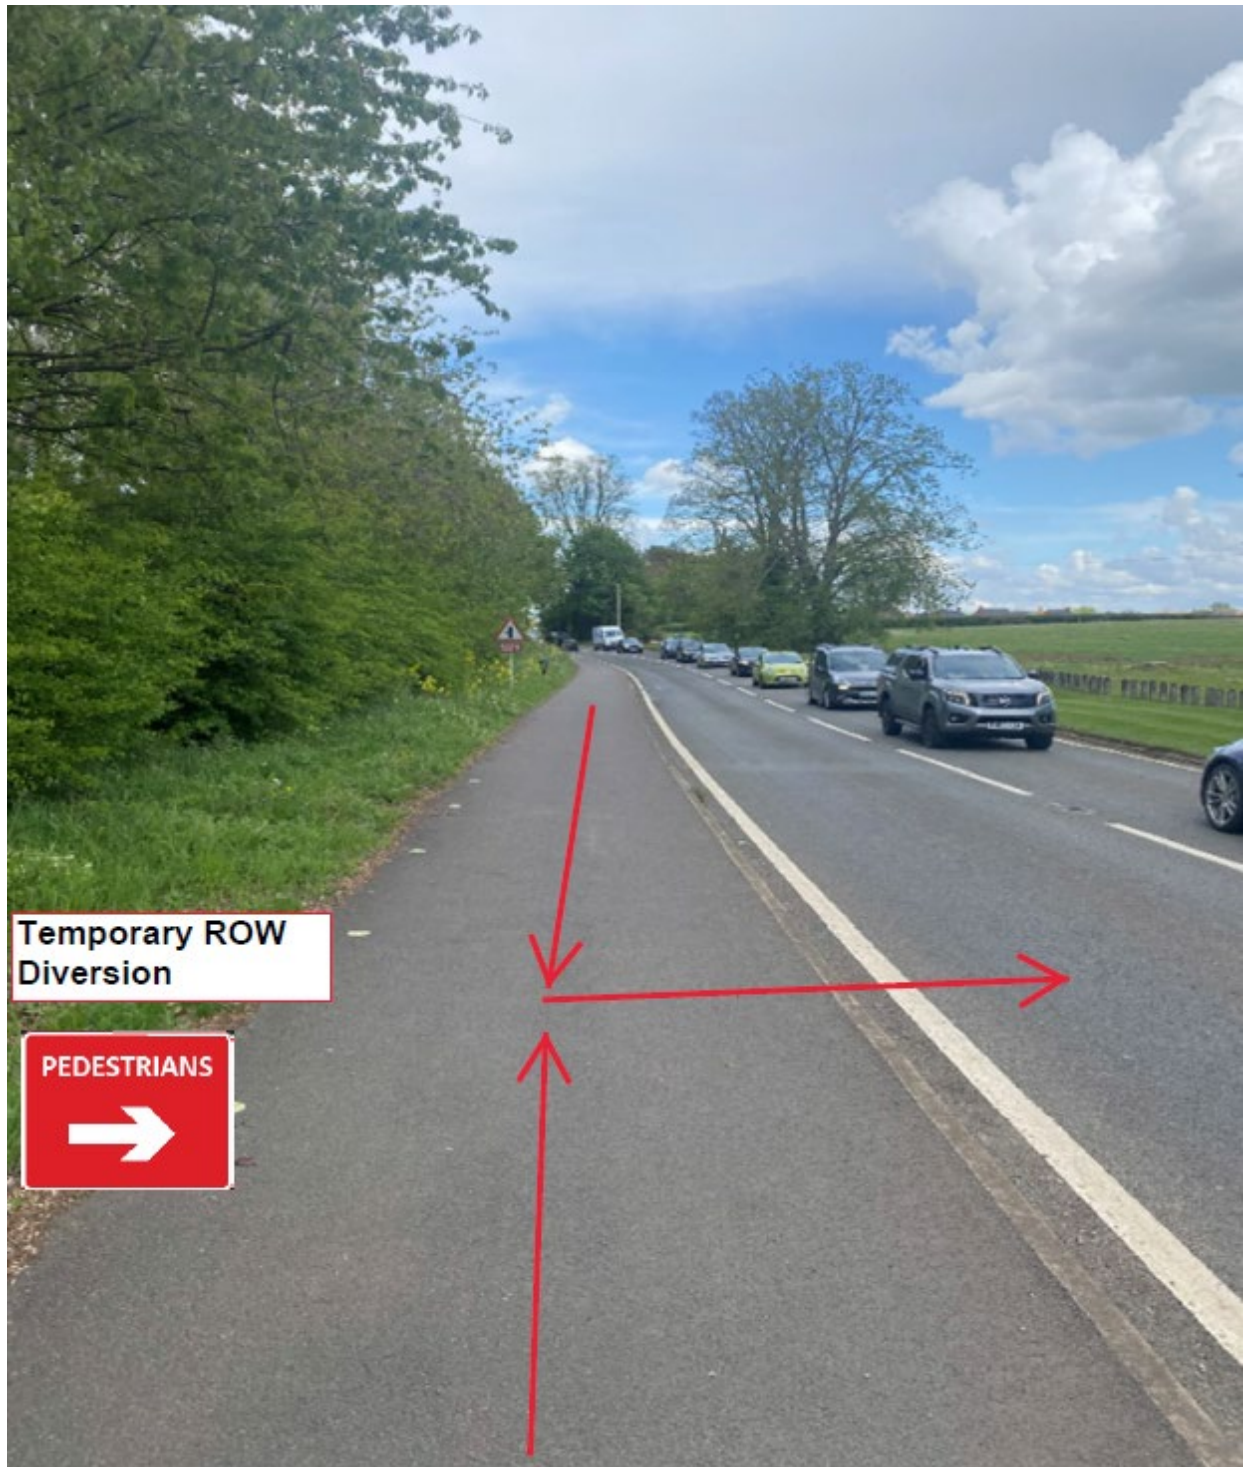

Footpath Diversion Wykham Park Farm Banbury

Location A

Entry to Footpath to be closed temporary signage to be put in place Similar to above.

Footpath Diversion Wykham Park Farm Banbury

Location B

Diversion route put in place signage to direct members of the public to temporary route.

Footpath Diversion Wykham Park Farm Banbury

Location C

Member to the public to cross over to re-join existing Footpath.

Footpath Diversion Wykham Park Farm Banbury

Location D

Member to the public to cross over to re-join existing Footpath.

Footpath Diversion Wykham Park Farm Banbury

Location E

Public to Re-join Public right of way. Area to be graded off suitable for Pedestrians.

Footpath Diversion Wykham Park Farm Banbury

Location F

Re-join public footpath.

Footpath Diversion Wykham Park Farm Banbury

Location F

Diversion Coming from opposite direction.