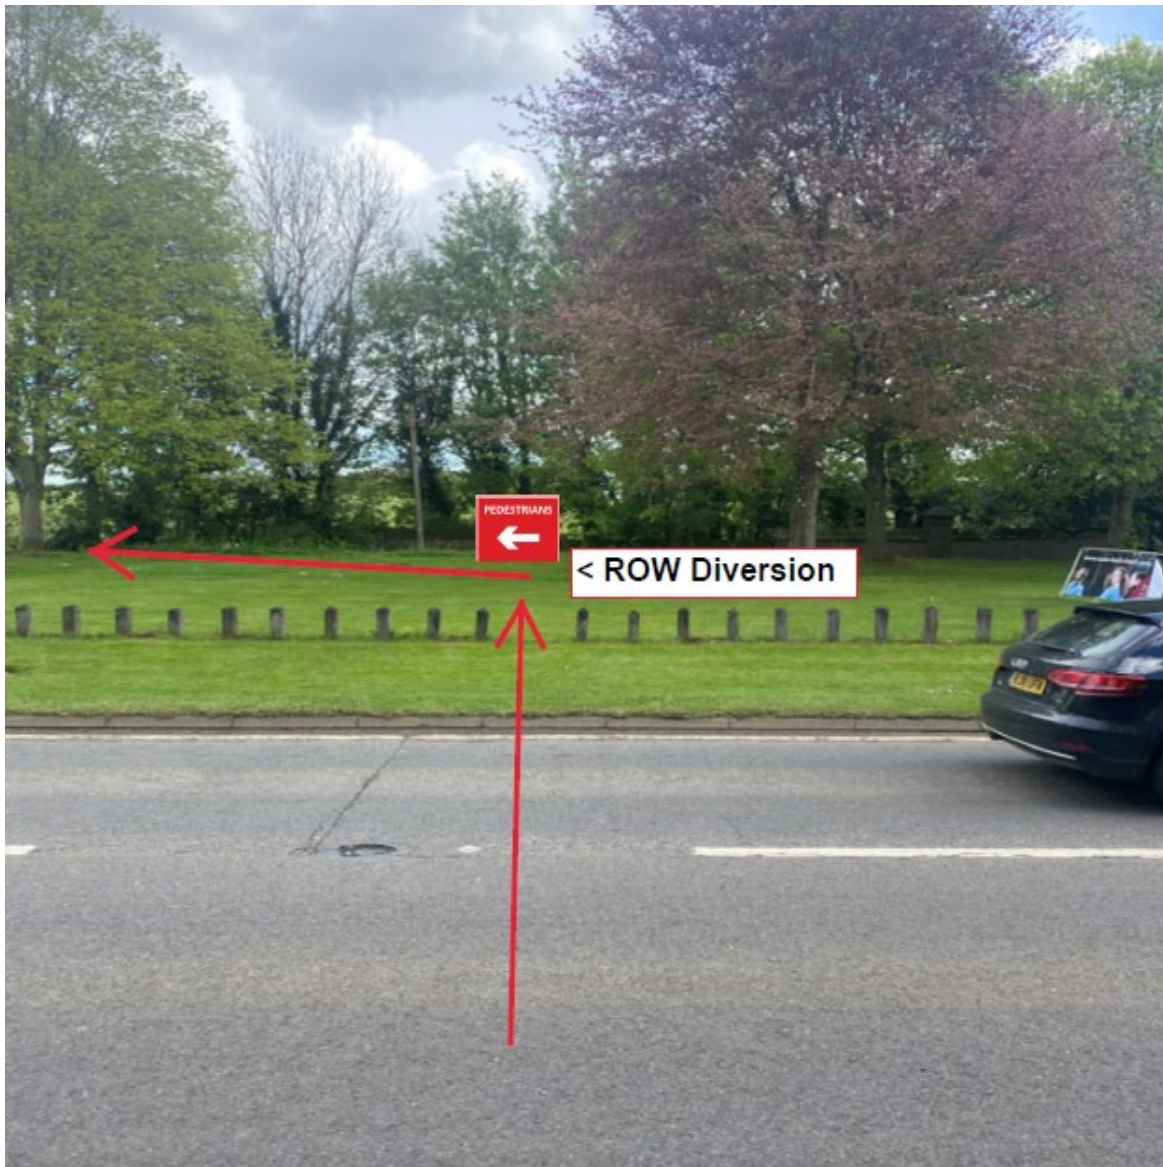

Footpath Diversion Wykham Park Farm Banbury

Location A

Entry to Footpath to be closed temporary signage to be put in place Similar to above.

Footpath Diversion Wykham Park Farm Banbury

Location B

Diversion route put in place signage to direct members of the public to temporary route.

Footpath Diversion Wykham Park Farm Banbury

Location C

Member to the public to cross over to re-join existing Footpath.

Footpath Diversion Wykham Park Farm Banbury

Location D

Member to the public to cross over to re-join existing Footpath.

Footpath Diversion Wykham Park Farm Banbury

Location E

Public to Re-join Public right of way. Area to be graded off suitable for Pedestrians.

Footpath Diversion Wykham Park Farm Banbury

Location F

Re-join public footpath.

Footpath Diversion Wykham Park Farm Banbury

Location F

Diversion Coming from opposite direction.