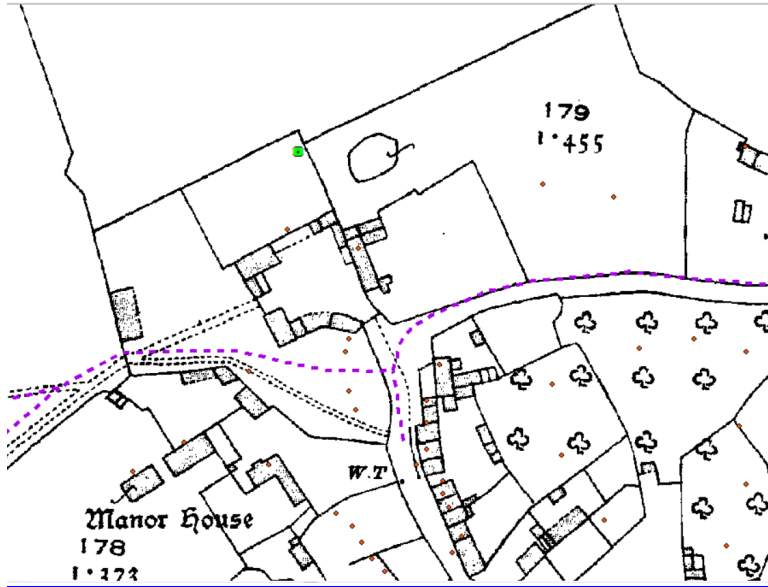

Appendix: Historic Maps

1875-87

1899-1905 Middle part of north range was a long open shed with walled yard

https://www.oxfordshire.gov.uk/sites/default/files/district-valuation/DV-VIII-21_Oxfordshire_III-13.pdf

1922

1974