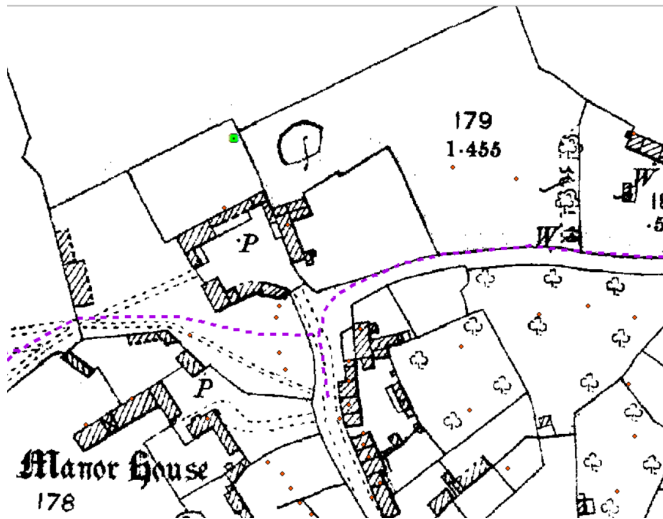

Appendix: Historic Maps

1875-87

1899-1905 Middle part of north range was a long open shed with walled yard

https://www.oxfordshire.gov.uk/sites/default/files/district-valuation/DV-VIII-21_Oxfordshire_III-13.pdf

1922

1974