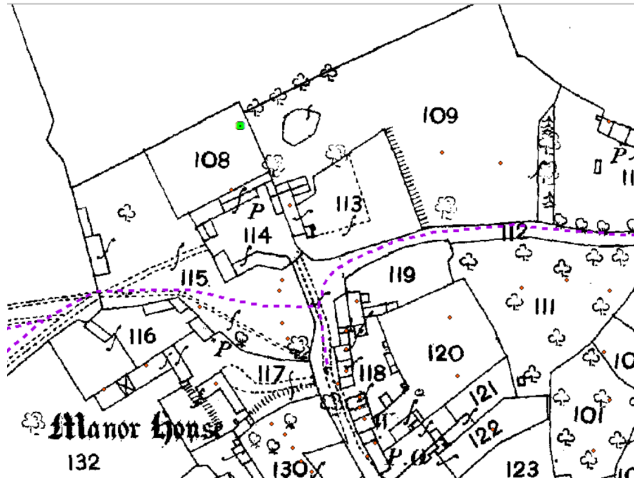

Appendix: Historic Maps

1875-87

1899-1905 Middle part of north range was a long open shed with walled yard

https://www.oxfordshire.gov.uk/sites/default/files/district-valuation/DV-VIII-21_Oxfordshire_III-13.pdf

1922

1974