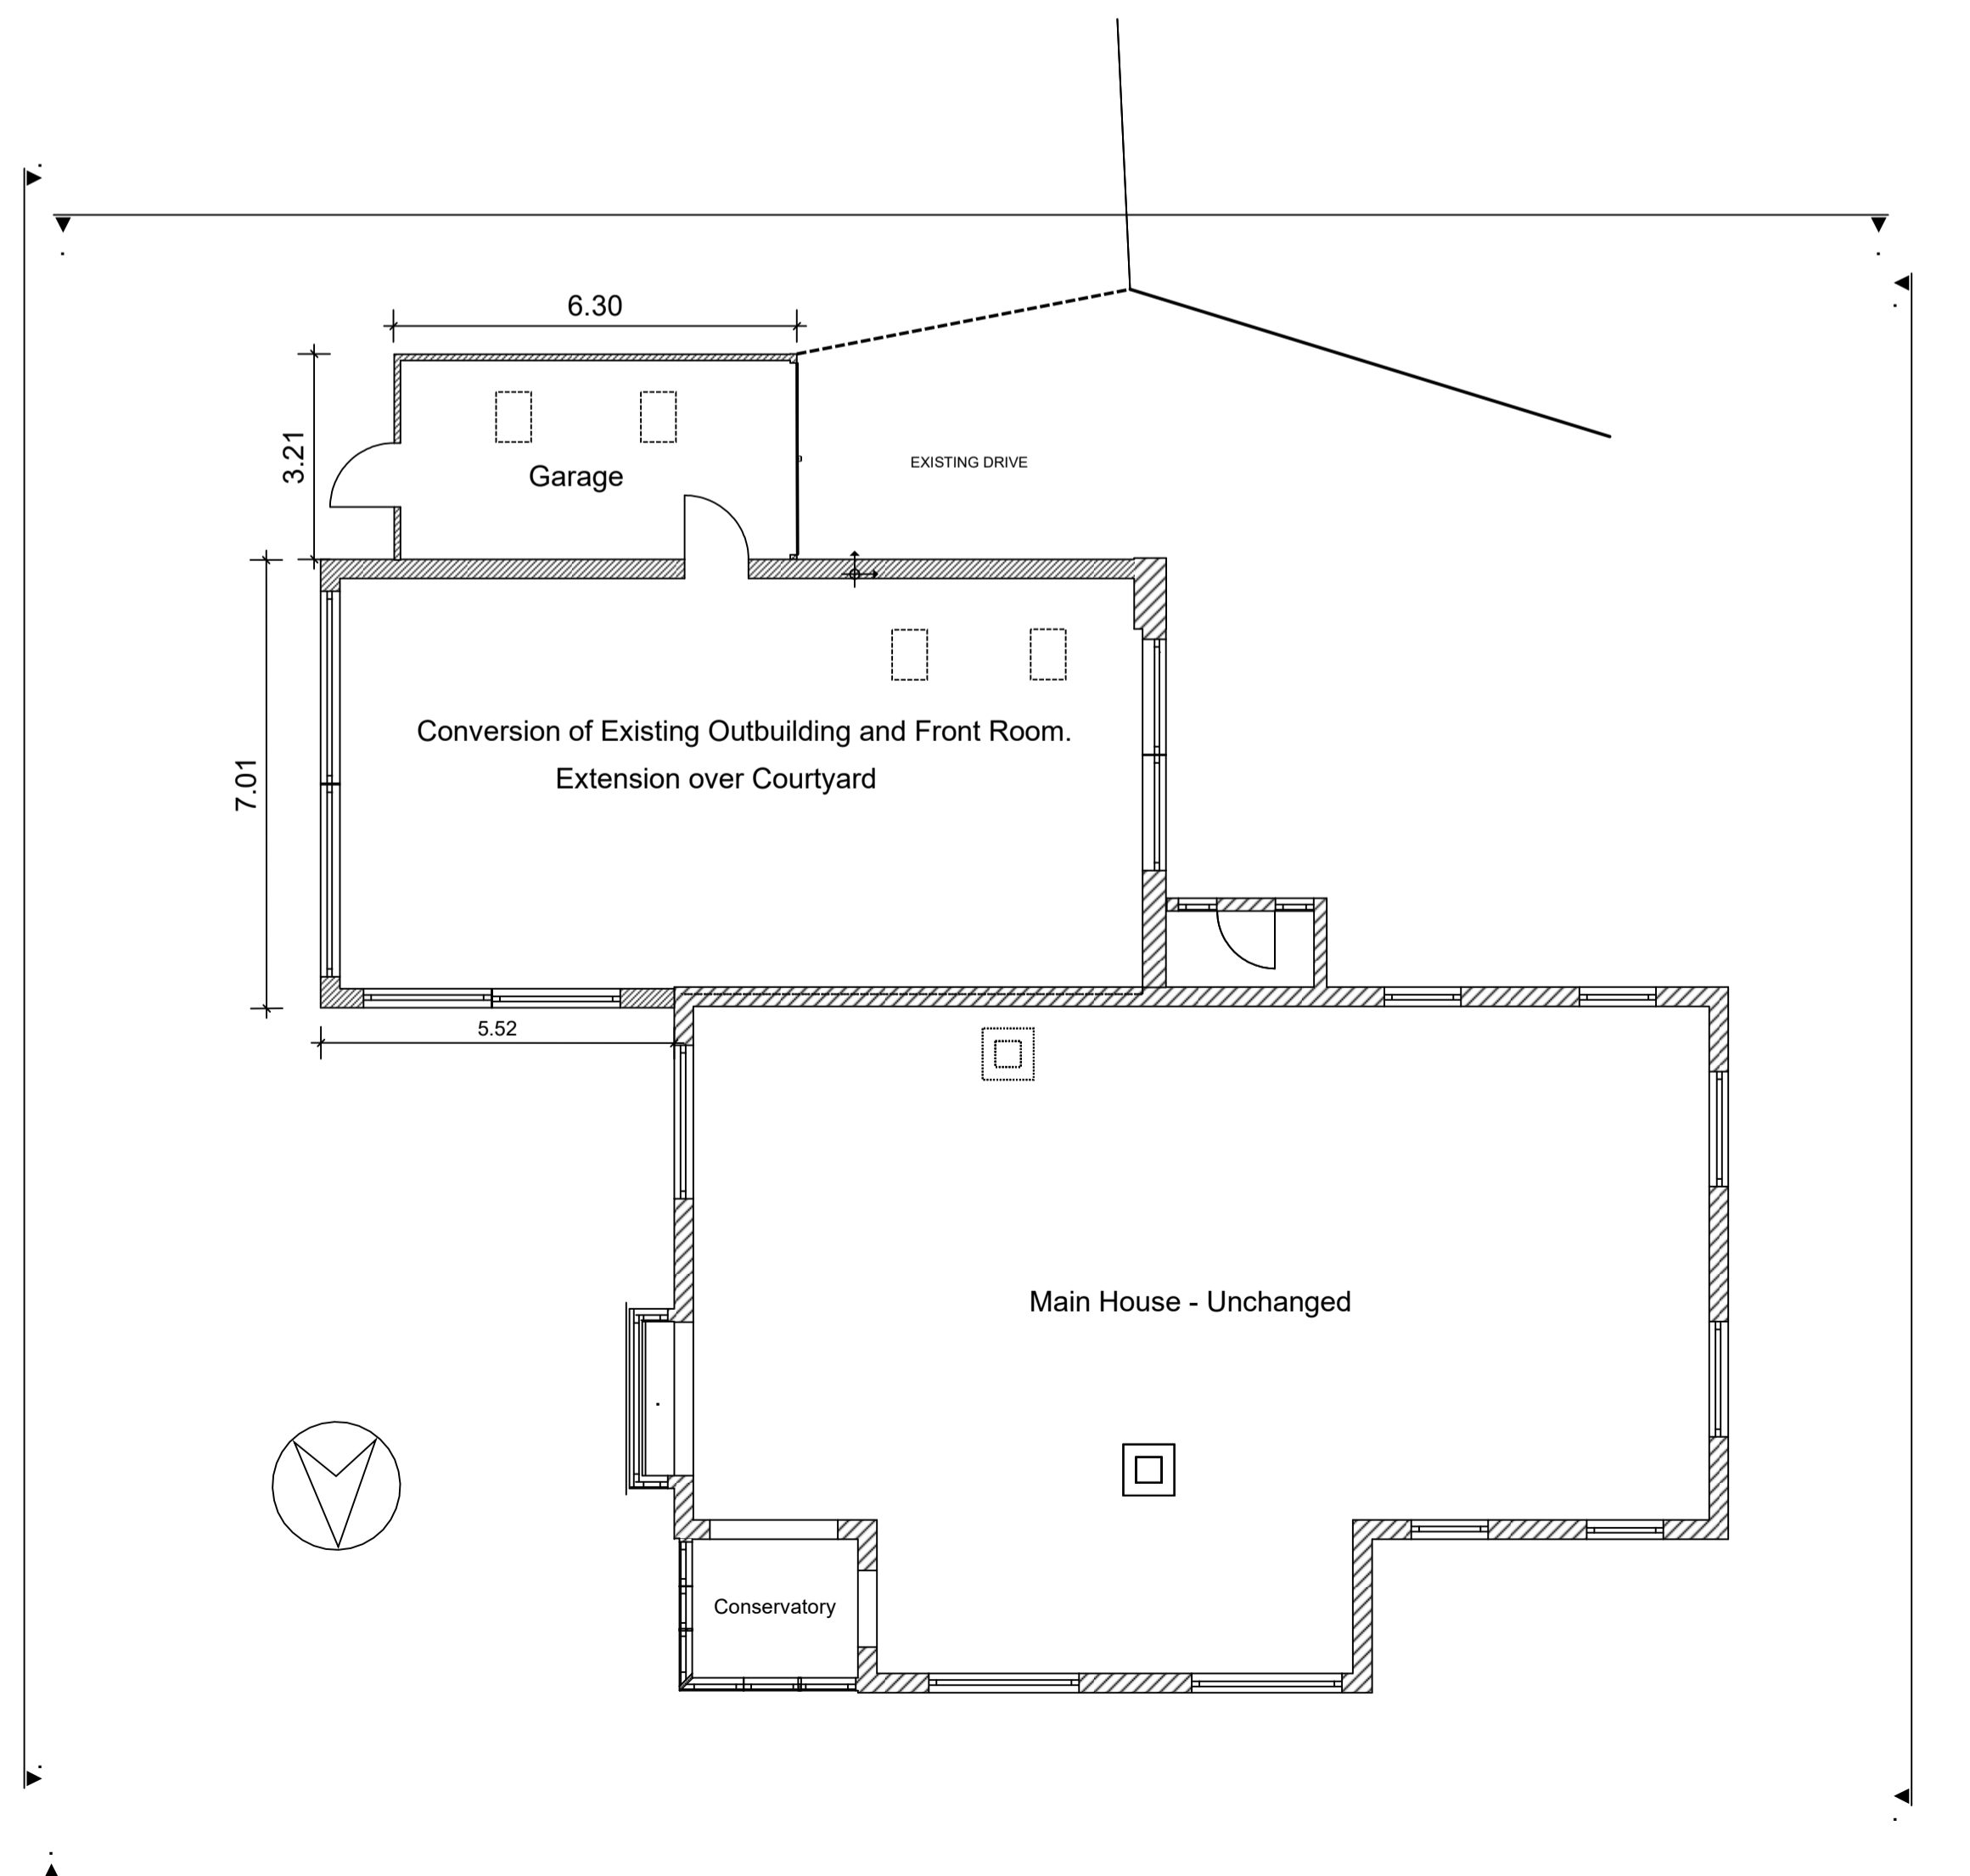

WEST ELEVATION

FRONT - SOUTH ELEVATION

EAST ELEVATION

NORTH ELEVATION

Project Name: ROBIN HILL EXTENSION
Drawing Title: P2-PROPOSED ELEVATIONS
Property Address: ROBIN HILL, BURDROP OX15 5RQ
Drawn By: P.WARD
Scale: 1:100
Last Change Date: 20 MAY 2021