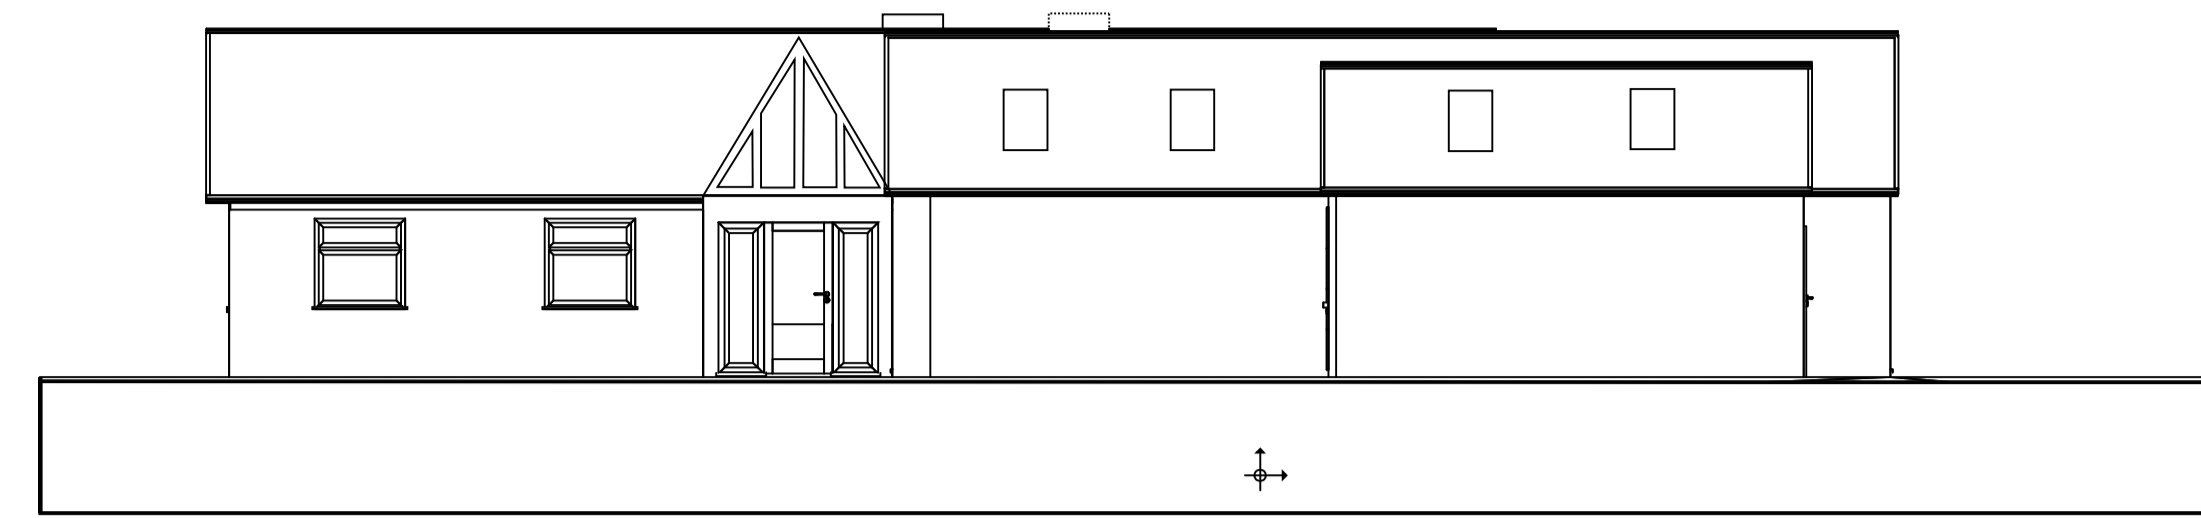

WEST ELEVATION

FRONT - SOUTH ELEVATION

EAST ELEVATION

NORTH ELEVATION

Project Name: ROBIN HILL EXTENSION
Drawing Title: P2-PROPOSED ELEVATIONS
Property Address: ROBIN HILL, BURDROP OX15 5RQ
Drawn By: P.WARD
Scale: 1:100
Last Change Date: 20 MAY 2021