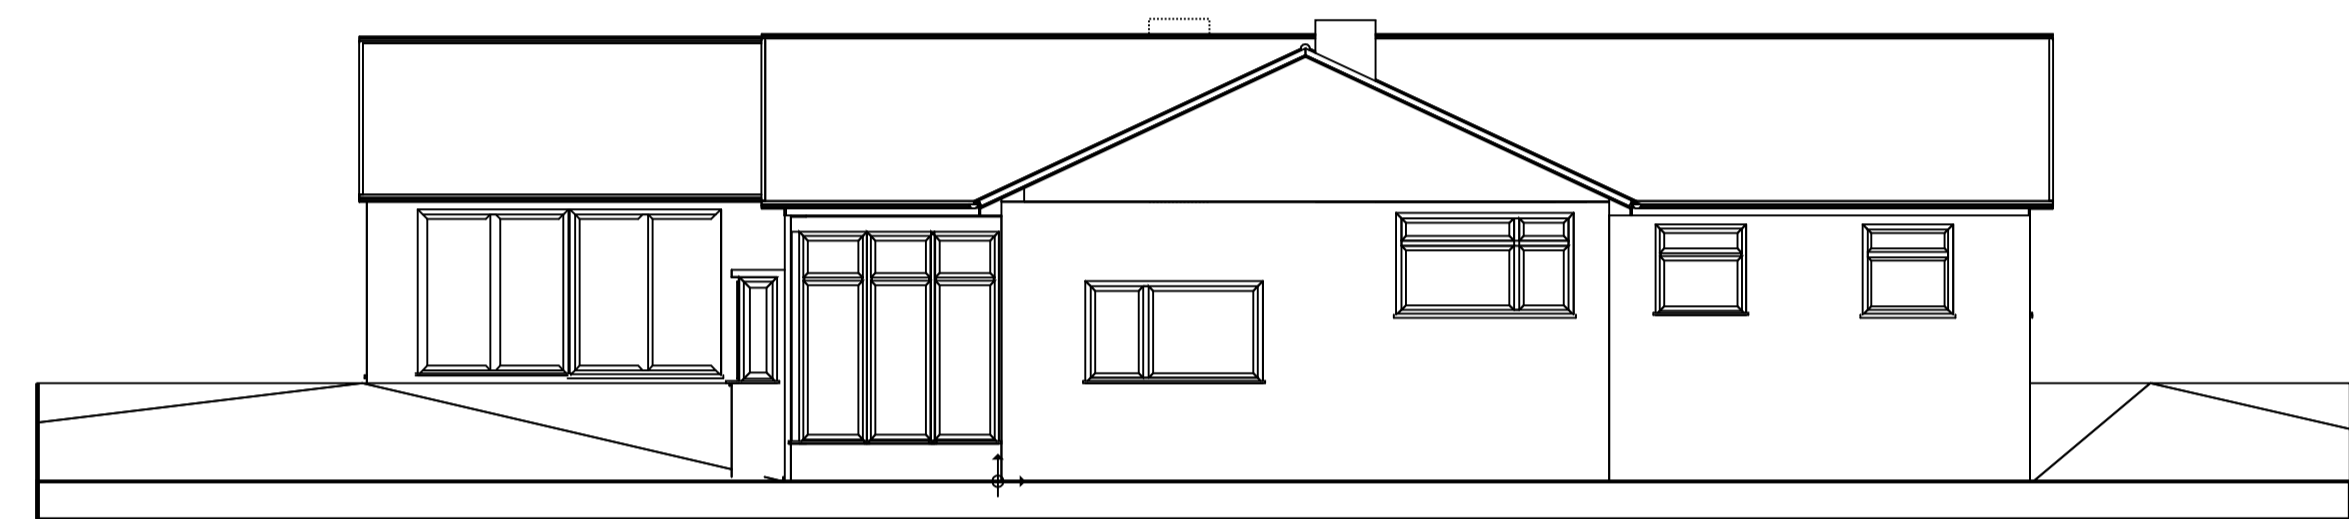

WEST ELEVATION

FRONT - SOUTH ELEVATION

EAST ELEVATION

NORTH ELEVATION

Project Name: ROBIN HILL EXTENSION
Drawing Title: P2-PROPOSED ELEVATIONS
Property Address: ROBIN HILL, BURDROP OX15 5RQ
Drawn By: P.WARD
Scale: 1:100
Last Change Date: 20 MAY 2021