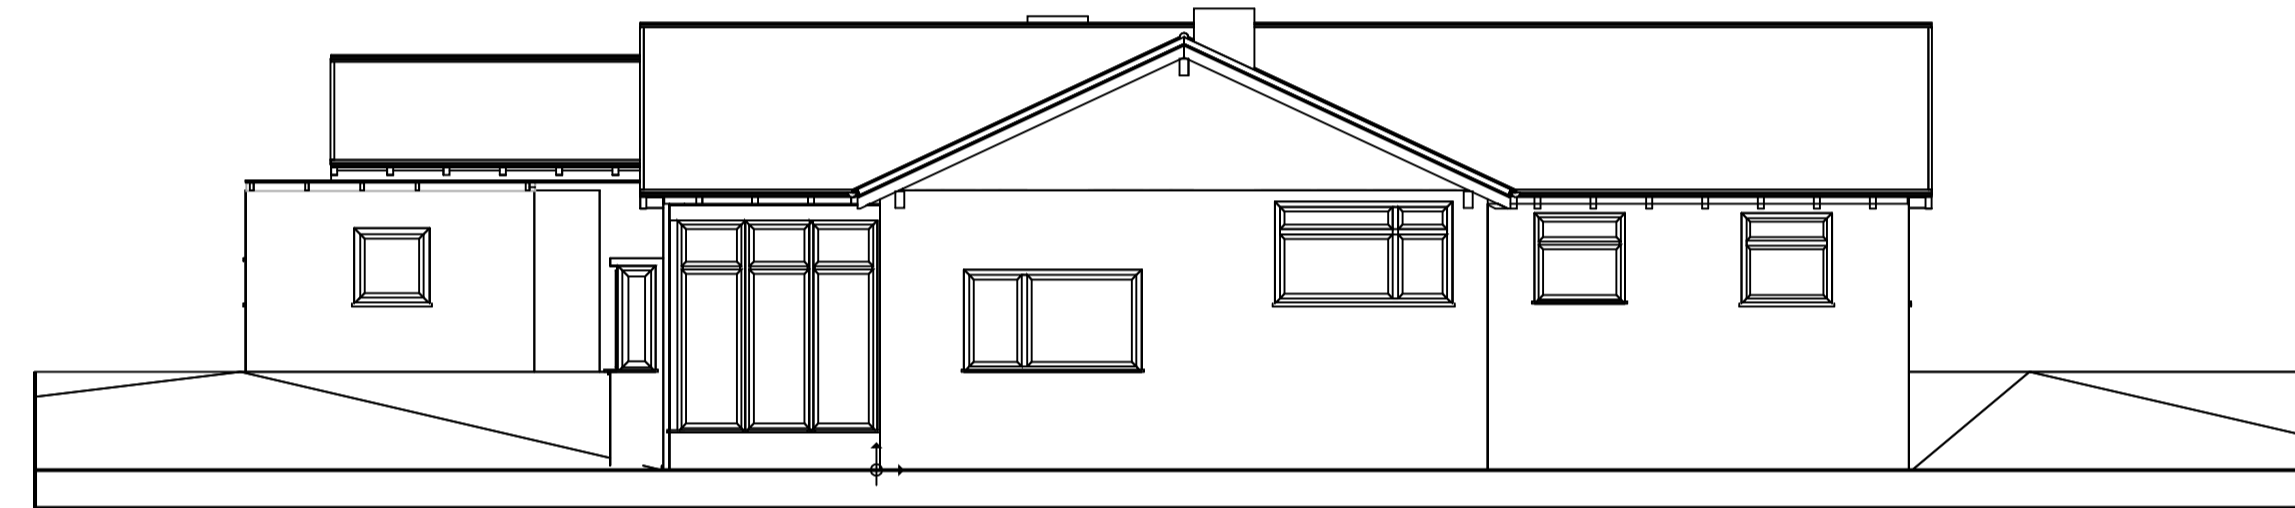

WEST ELEVATION

FRONT - SOUTH ELEVATION

EAST ELEVATION

NORTH ELEVATION

Project Name:	ROBIN HILL EXTENSION
Drawing Title:	E1-EXISTING ELEVATIONS
Property Address:	ROBIN HILL, BURDROP OX15 5RQ
Drawn By:	P. WARD
Scale:	1:100
Last Change Date:	24 MARCH 2021