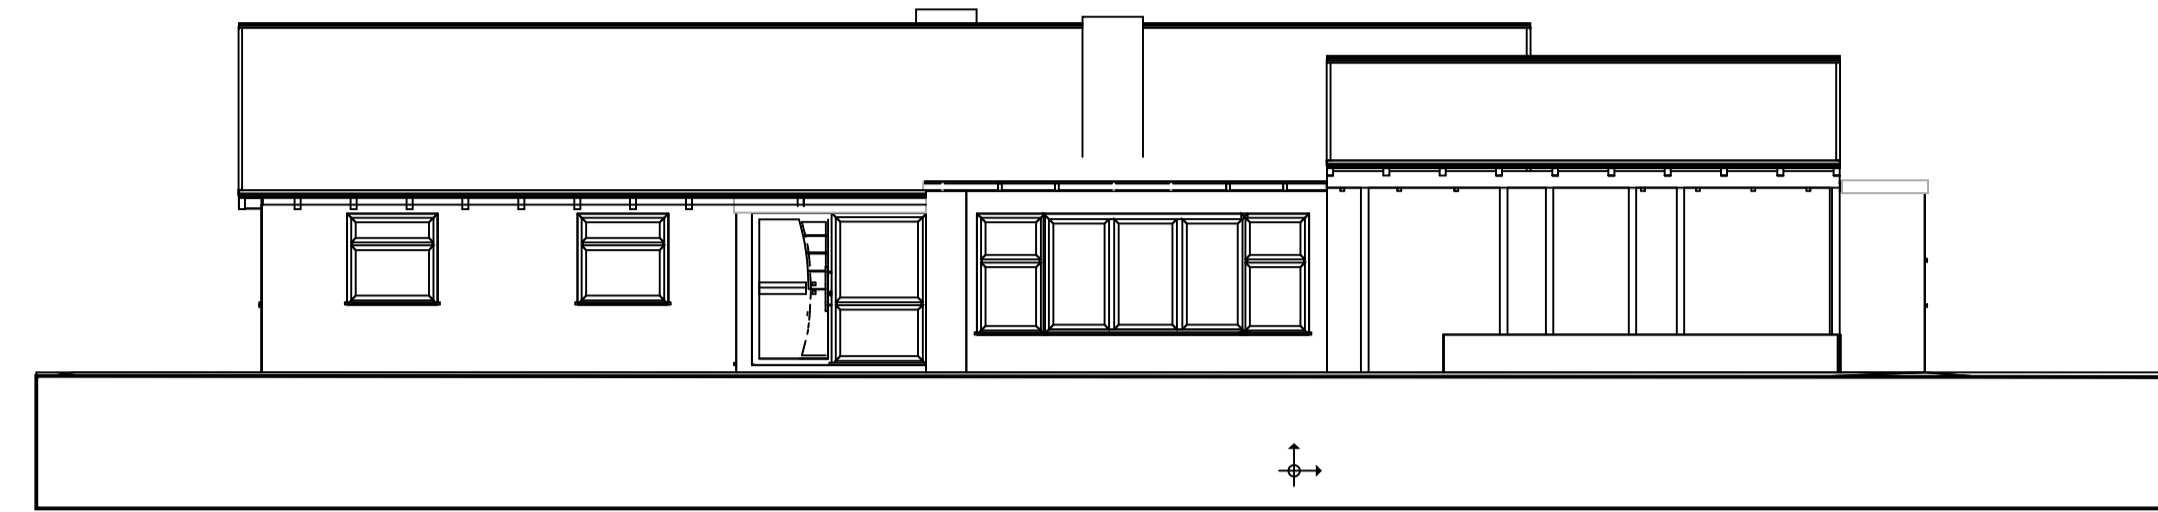

WEST ELEVATION

FRONT - SOUTH ELEVATION

EAST ELEVATION

NORTH ELEVATION

Project Name:	ROBIN HILL EXTENSION
Drawing Title:	E1-EXISTING ELEVATIONS
Property Address:	ROBIN HILL, BURDROP OX15 5RQ
Drawn By:	P. WARD
Scale:	1:100
Last Change Date:	24 MARCH 2021