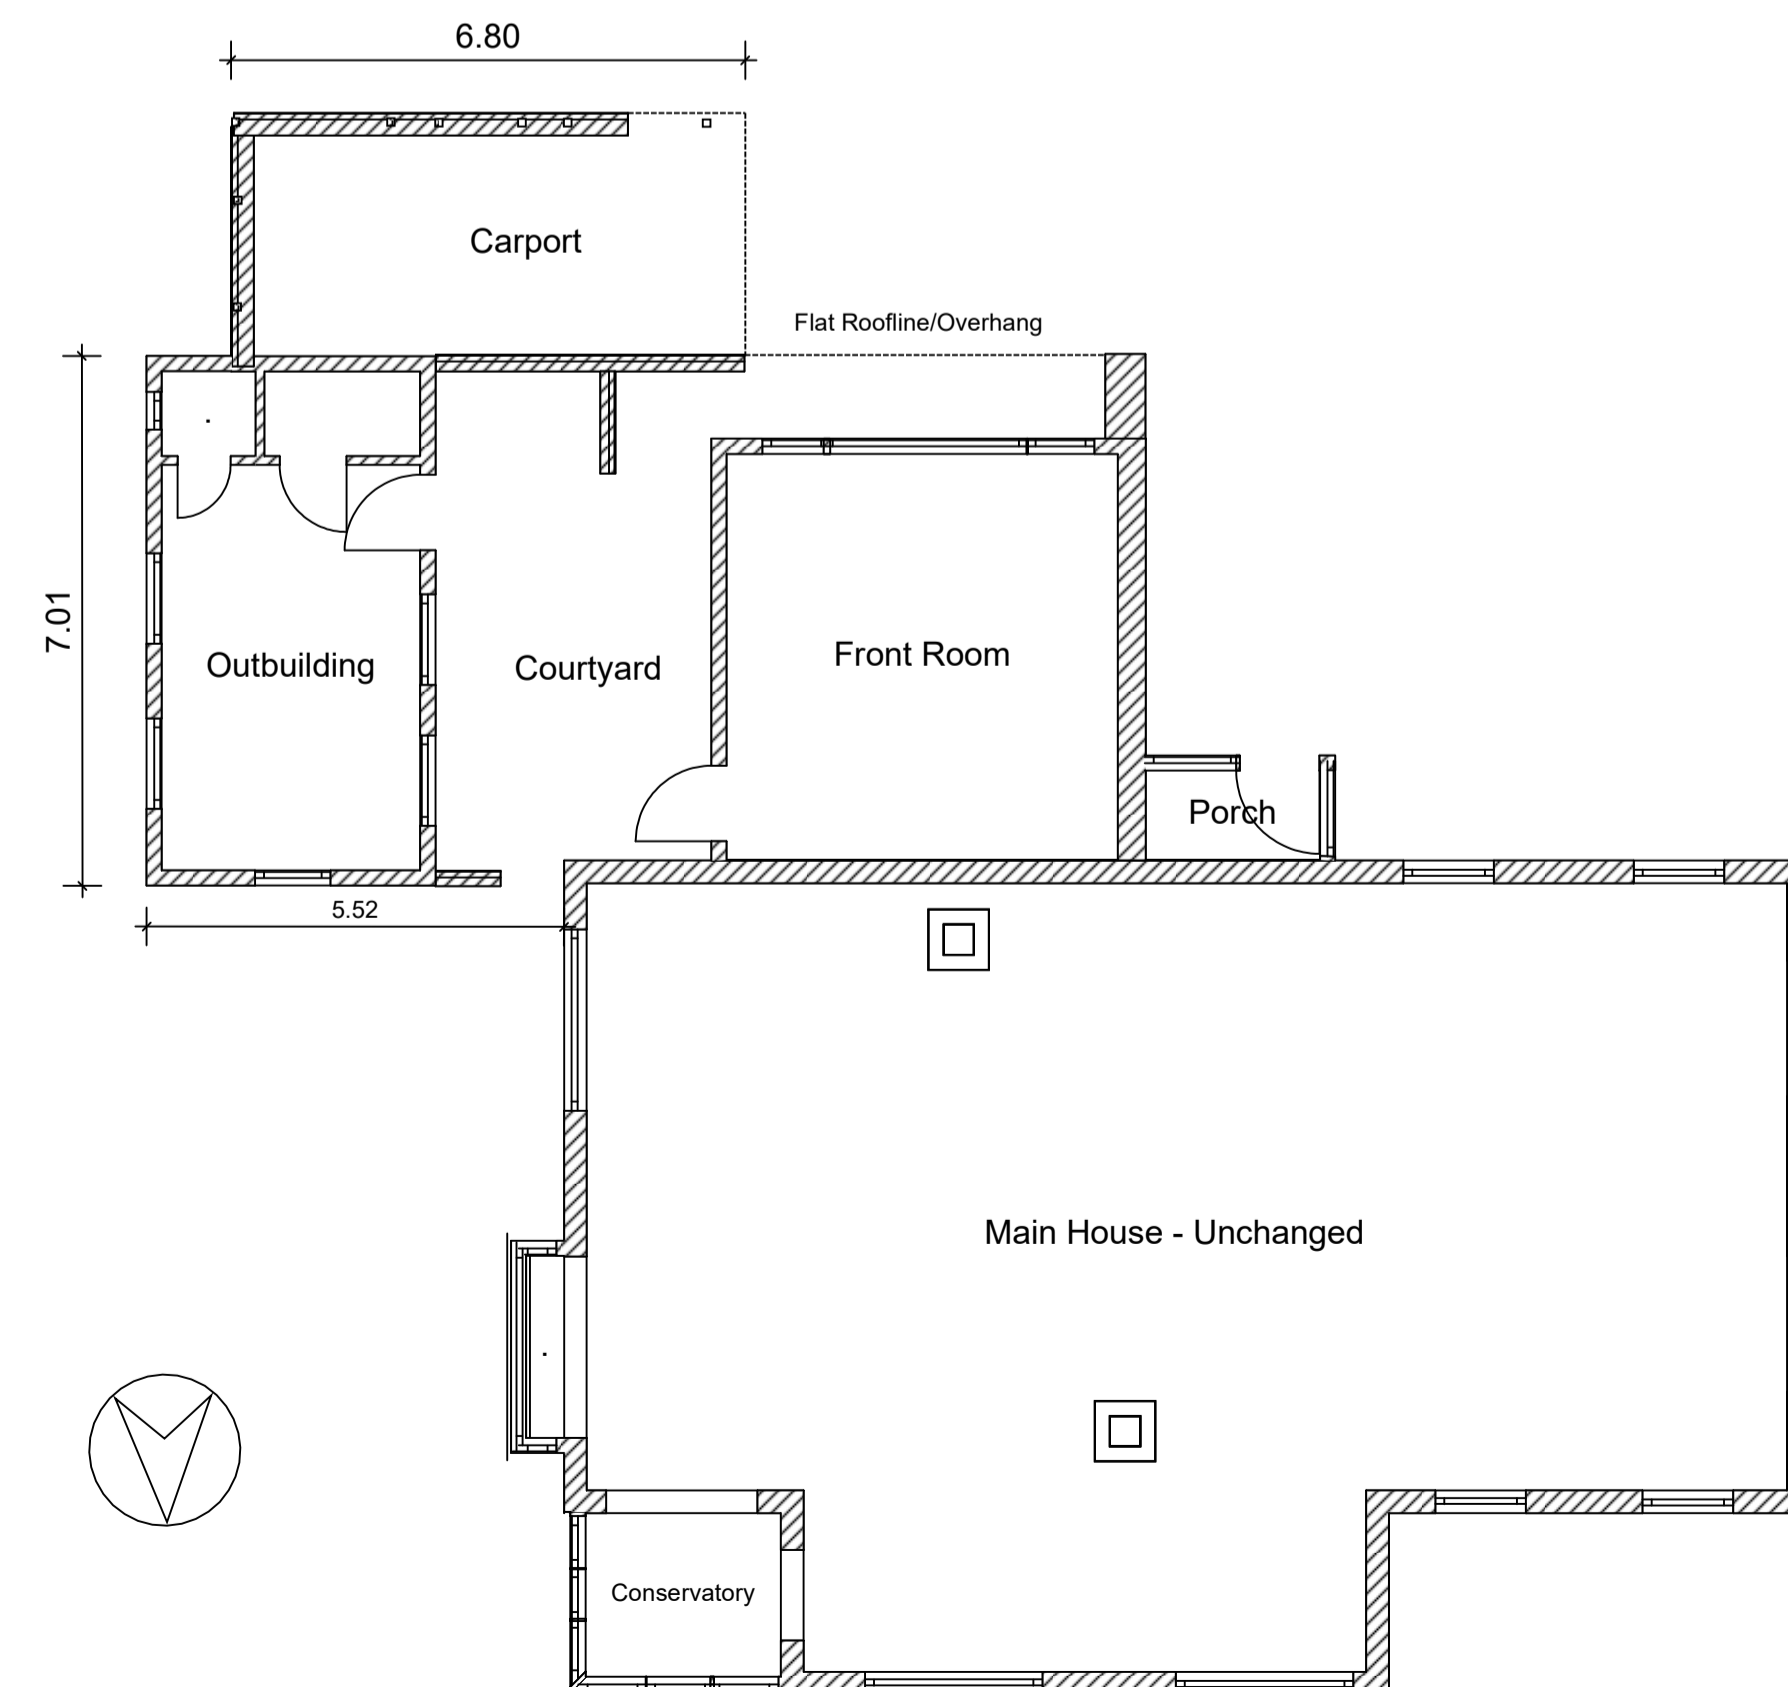

WEST ELEVATION

FRONT - SOUTH ELEVATION

EAST ELEVATION

NORTH ELEVATION

Project Name:	ROBIN HILL EXTENSION
Drawing Title:	E1-EXISTING ELEVATIONS
Property Address:	ROBIN HILL, BURDROP OX15 5RQ
Drawn By:	P. WARD
Scale:	1:100
Last Change Date:	24 MARCH 2021