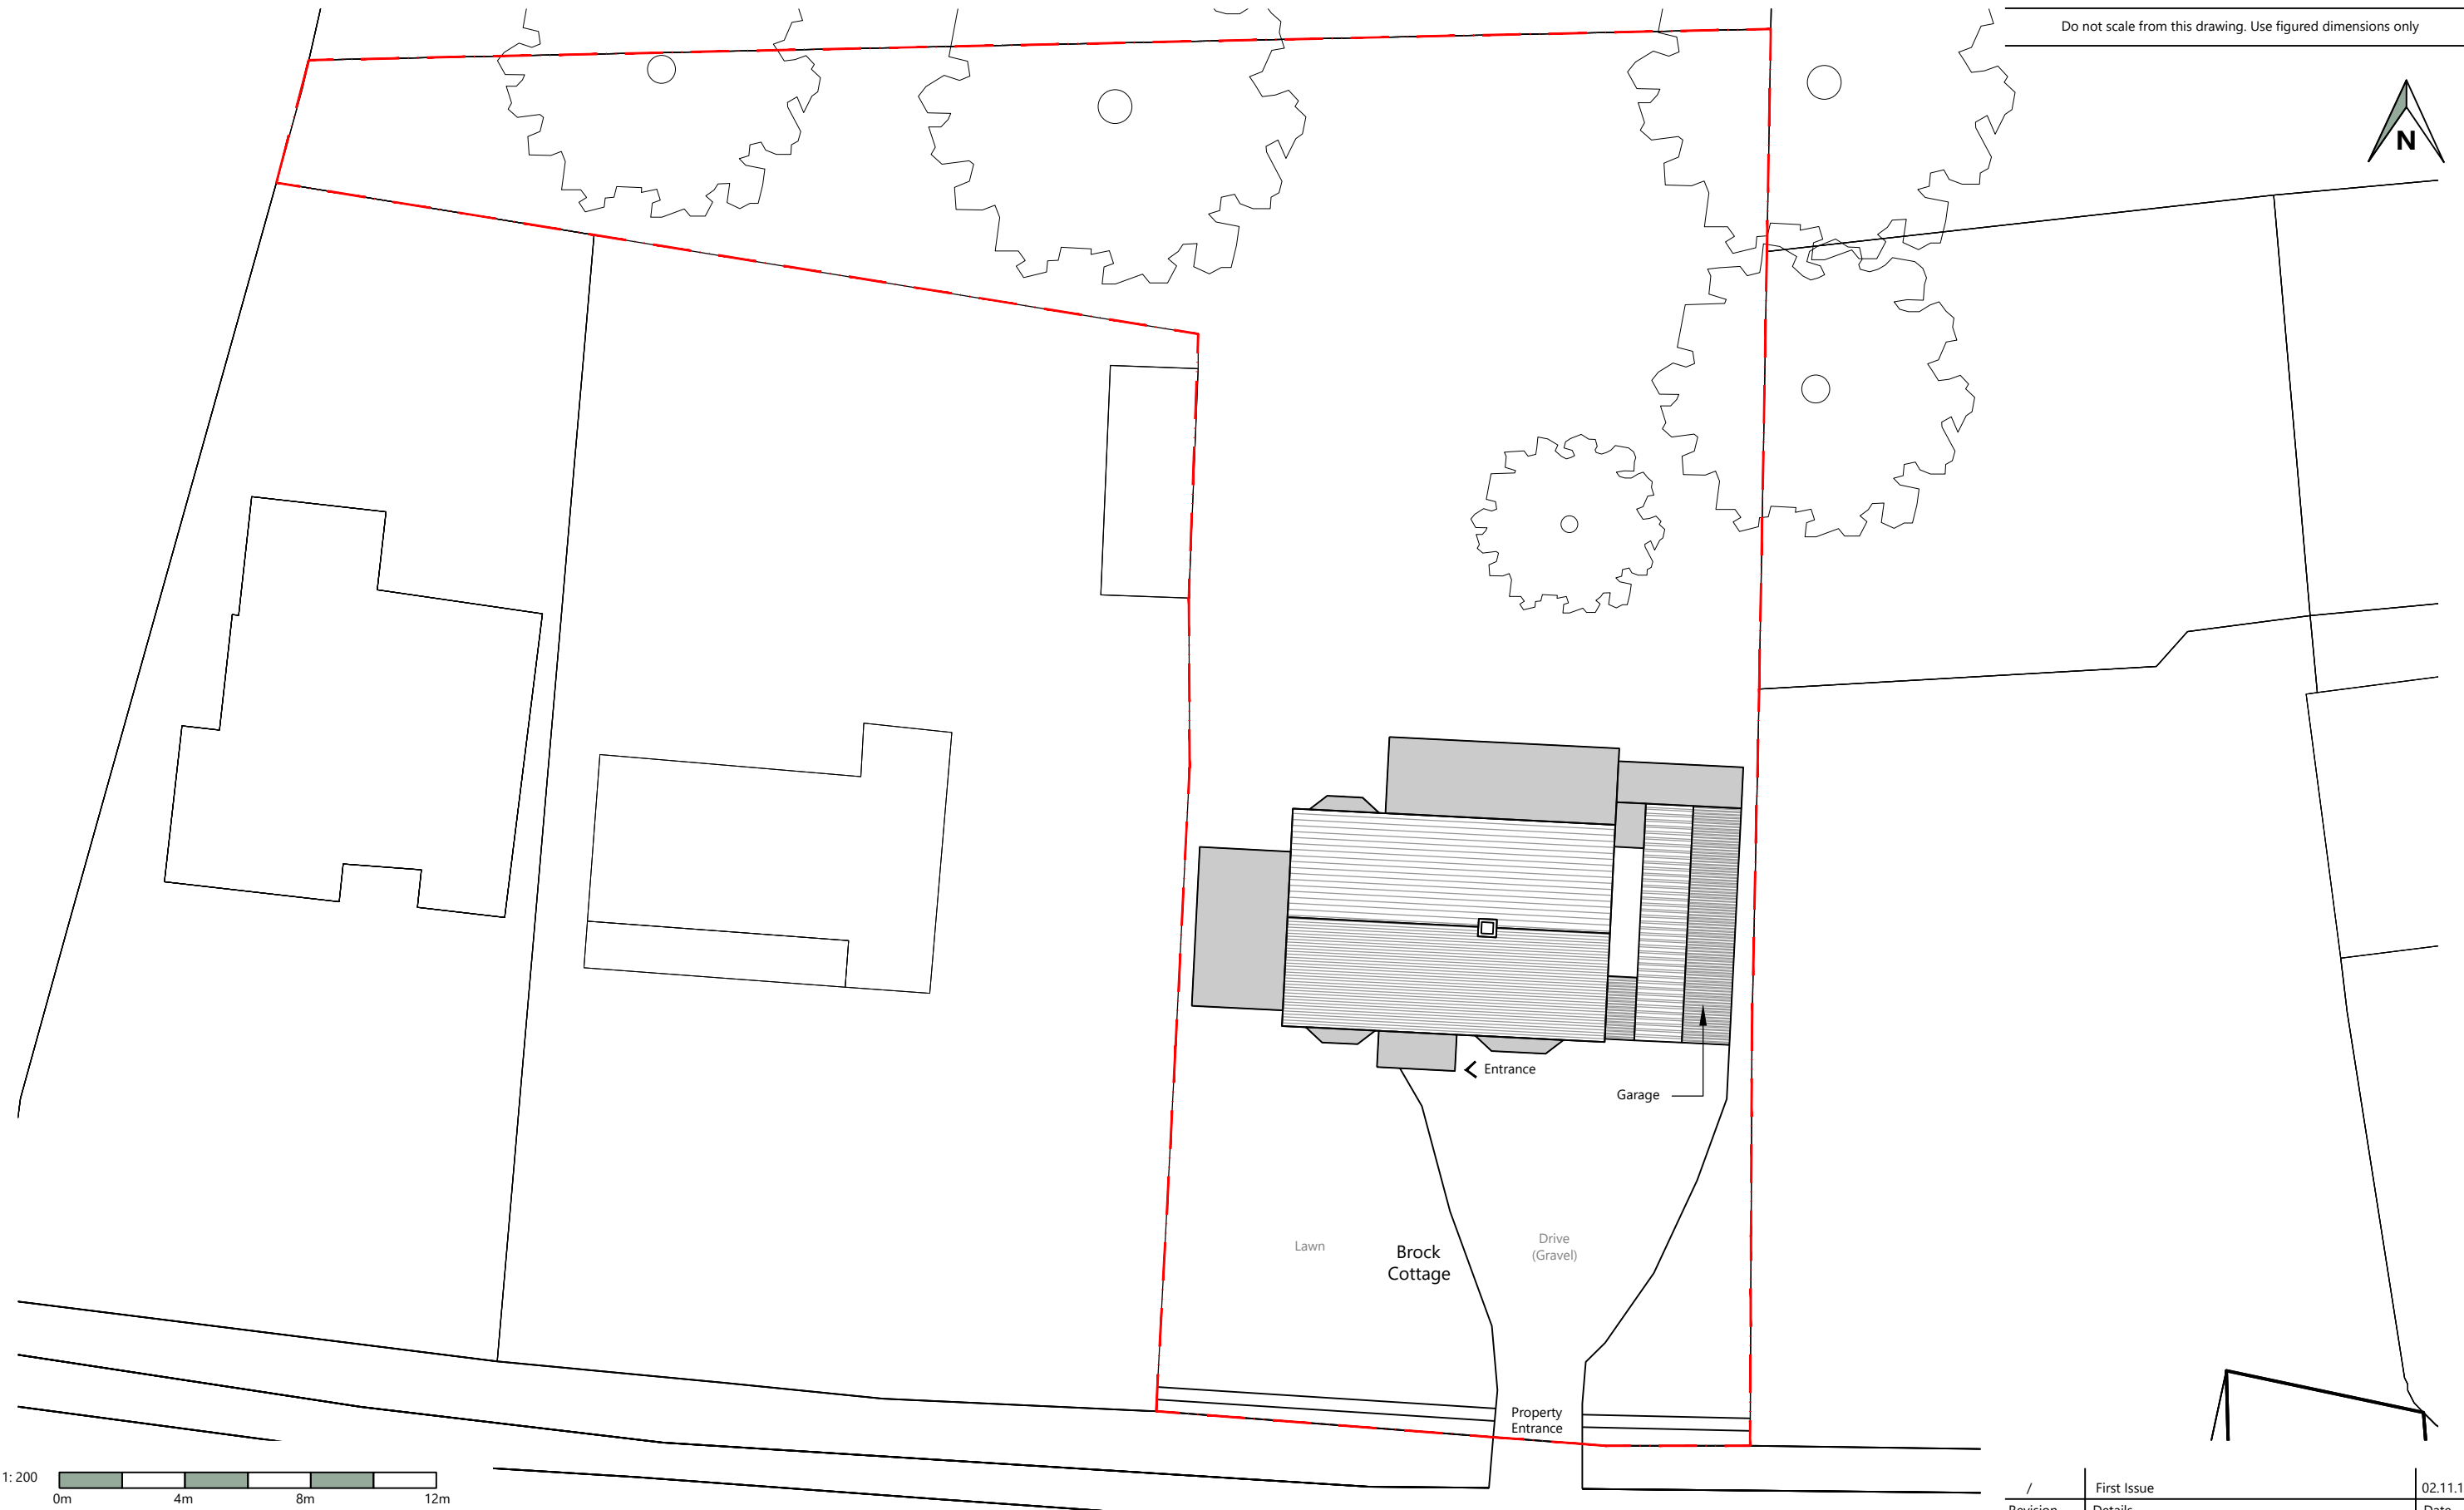

Do not scale from this drawing. Use figured dimensions only

1:200
0m 4m 8m 12m

/	First Issue	02.11.19
Revision	Details	Date

TE Architecture
Architecture & Design

The Studio @
Appletree Cottage
Sibford Gower
Oxfordshire
OX15 5RS

Project:
Brock Cottage, Sibford Gower

Drawing Title:
Existing Block Plan

Drawing Scale:
1:200

Paper Size:
A3

Job No:	Drawing No:	Revision:
19_034_	002	/

Email: info@tearchitecture.co.uk Tel: 01295 236200 / 07500 465555