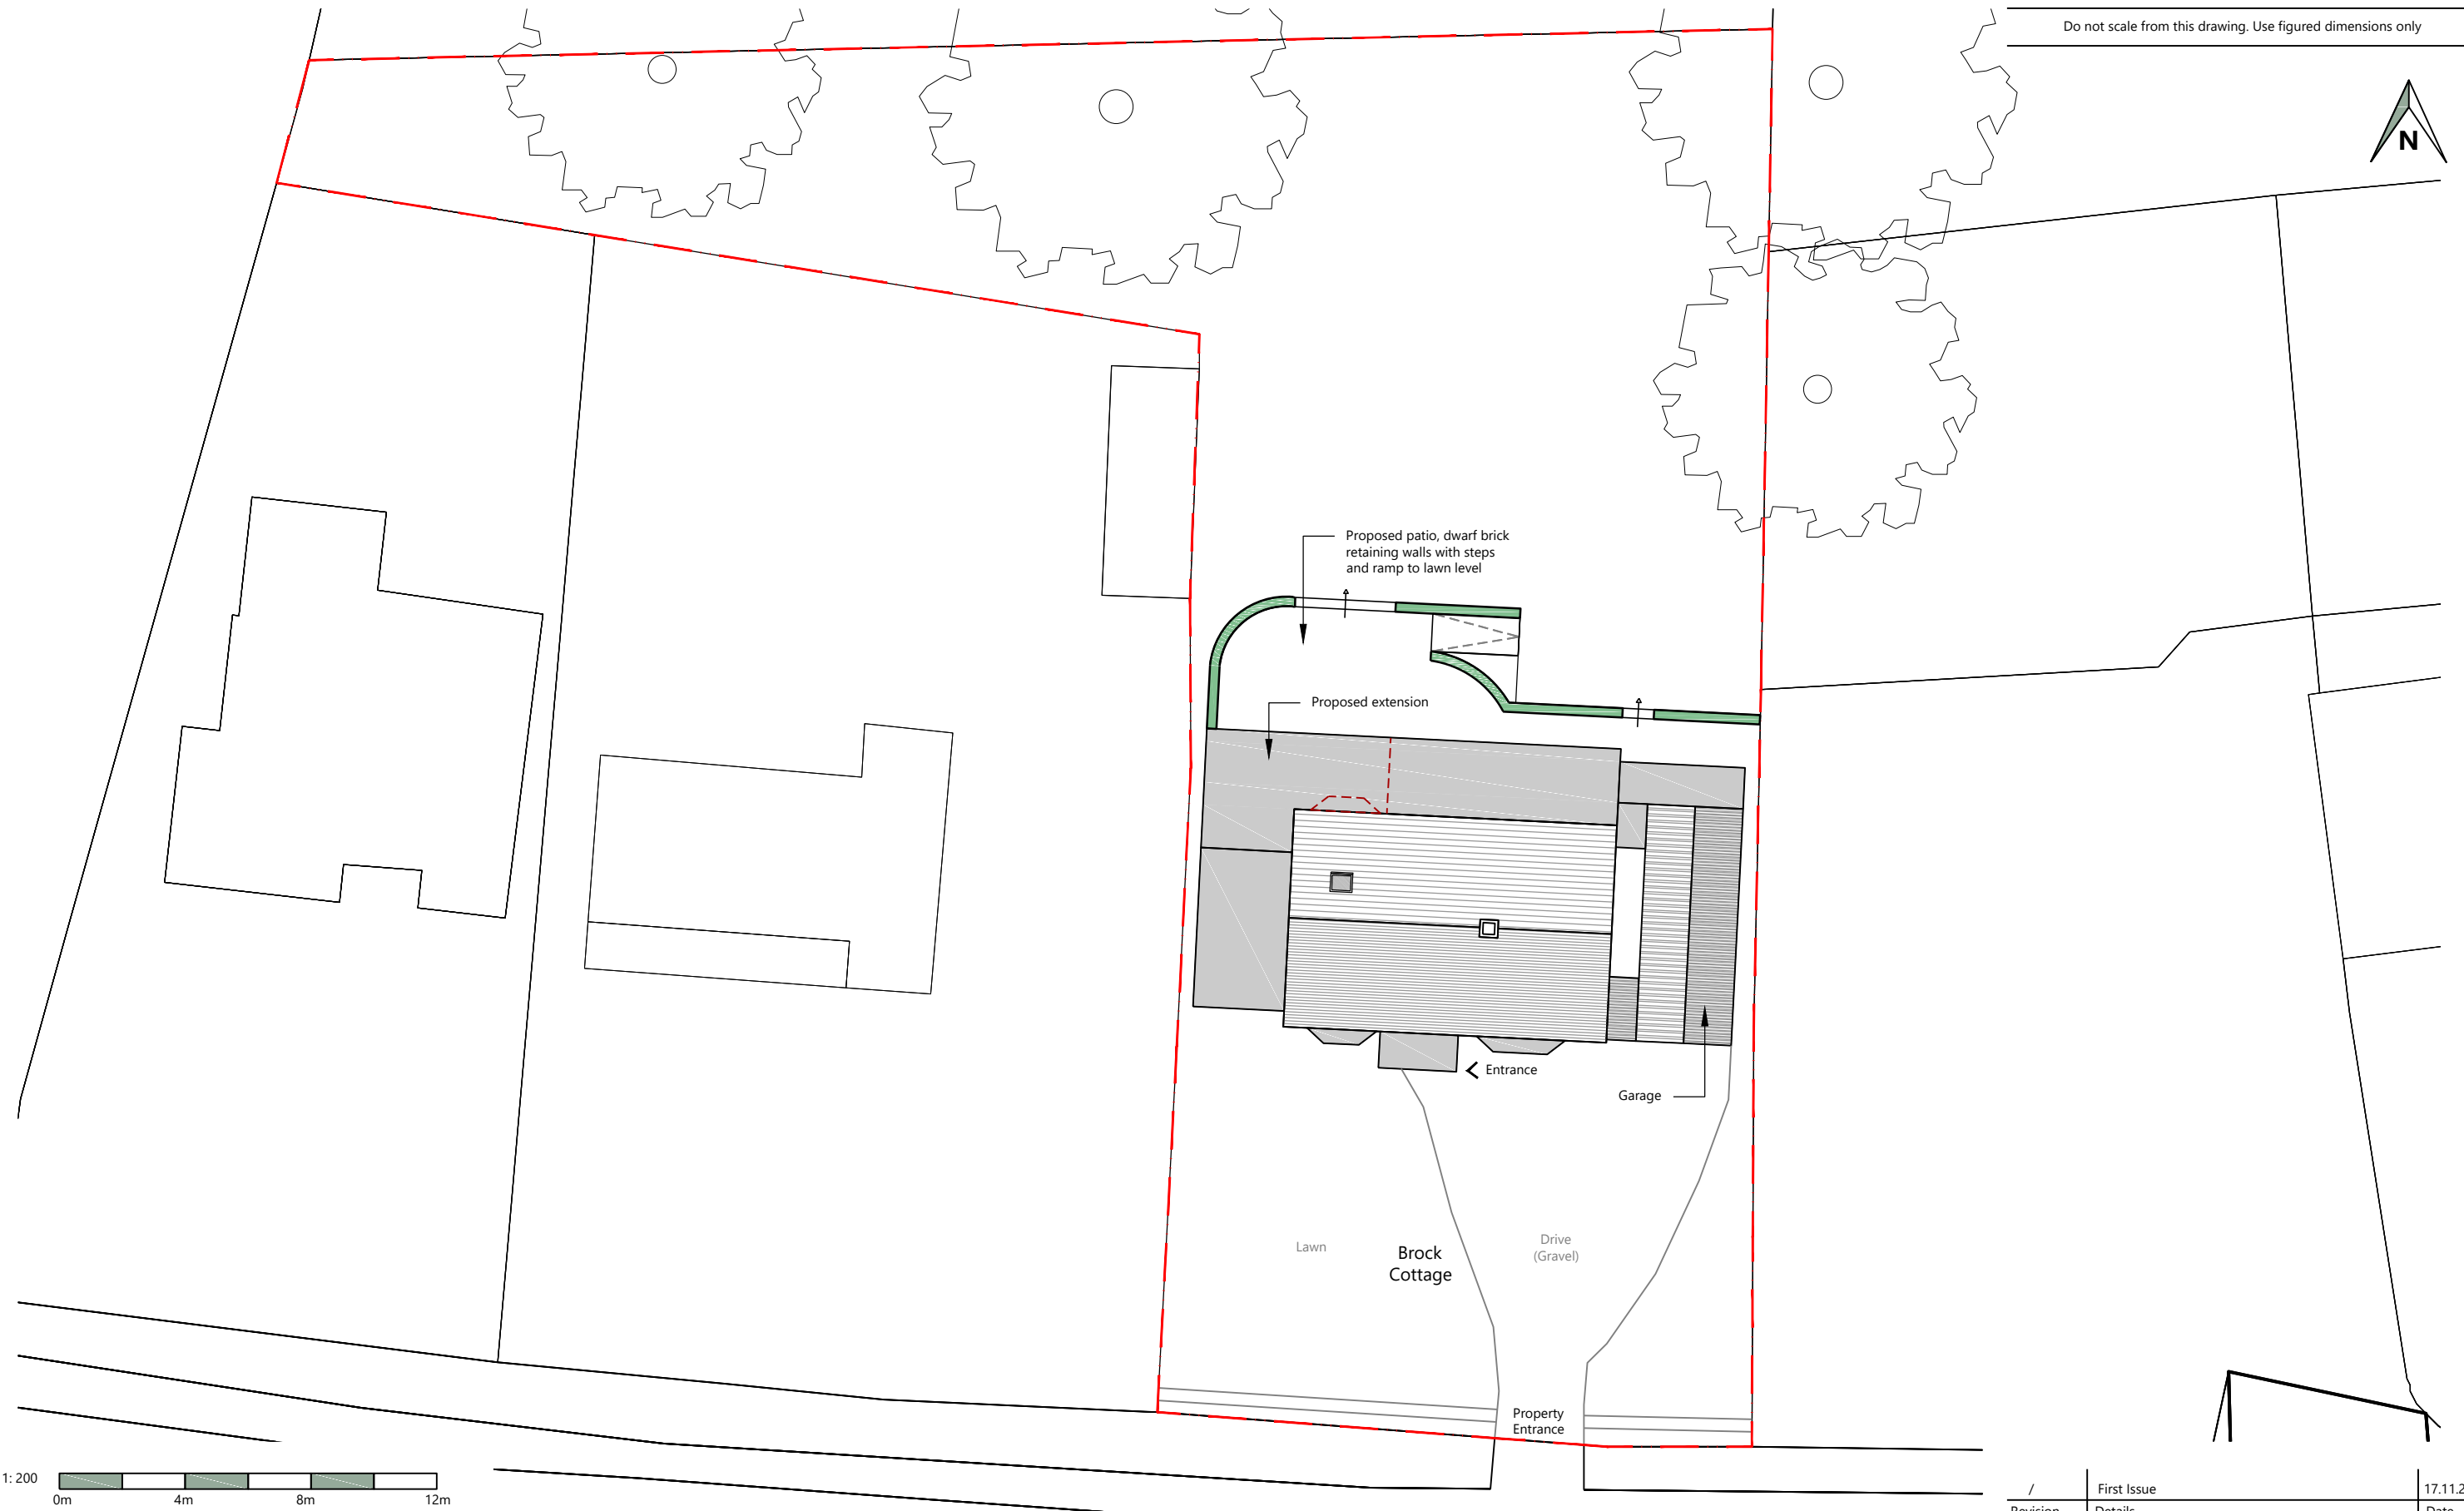

Do not scale from this drawing. Use figured dimensions only

/	First Issue	17.11.20
Revision	Details	Date

**TE Architecture**  
Architecture & Design

The Studio @  
Appletree Cottage  
Sibford Gower  
Oxfordshire  
OX15 5RS

Email: info@tearchitecture.co.uk Tel: 01295 236200 / 07500 465555

Project:  
Brock Cottage, Sibford Gower

Drawing Title:  
Proposed Block Plan

Drawing Scale:  
1:200

Paper Size:  
A3

Job No: **19\_034\_** Drawing No: **102** Revision: **/**