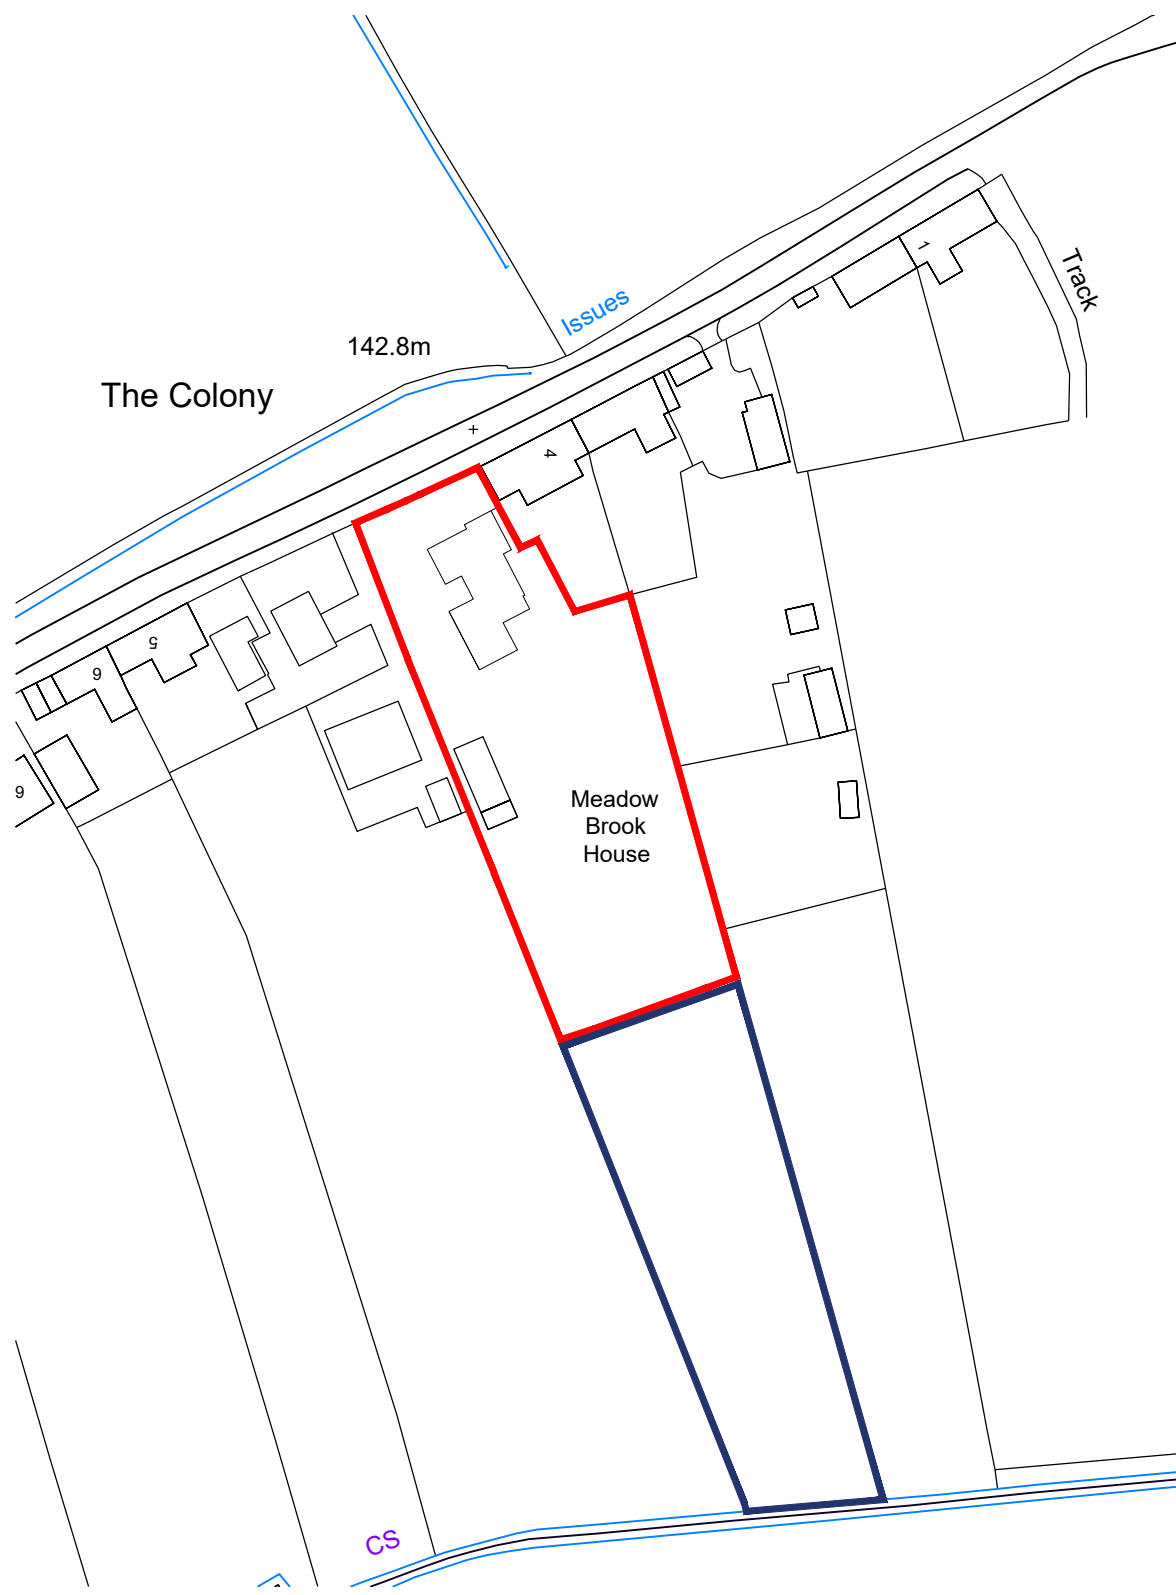

Do not scale from this drawing. Use figured dimensions only

Scale: 1:1250

| | | |
|----------|----------------|----------|
| A | Layout updated | 29.01.21 |
| / | First Issue | 22.10.20 |
| Revision | Details | Date |

Drawing Title:
Site Location Plan

Drawing Scale:
1:1250

Paper Size:
A4

| | | |
|----------------|-------------|-----------|
| Job No: | Drawing No: | Revision: |
| 19_049_ | 001 | A |