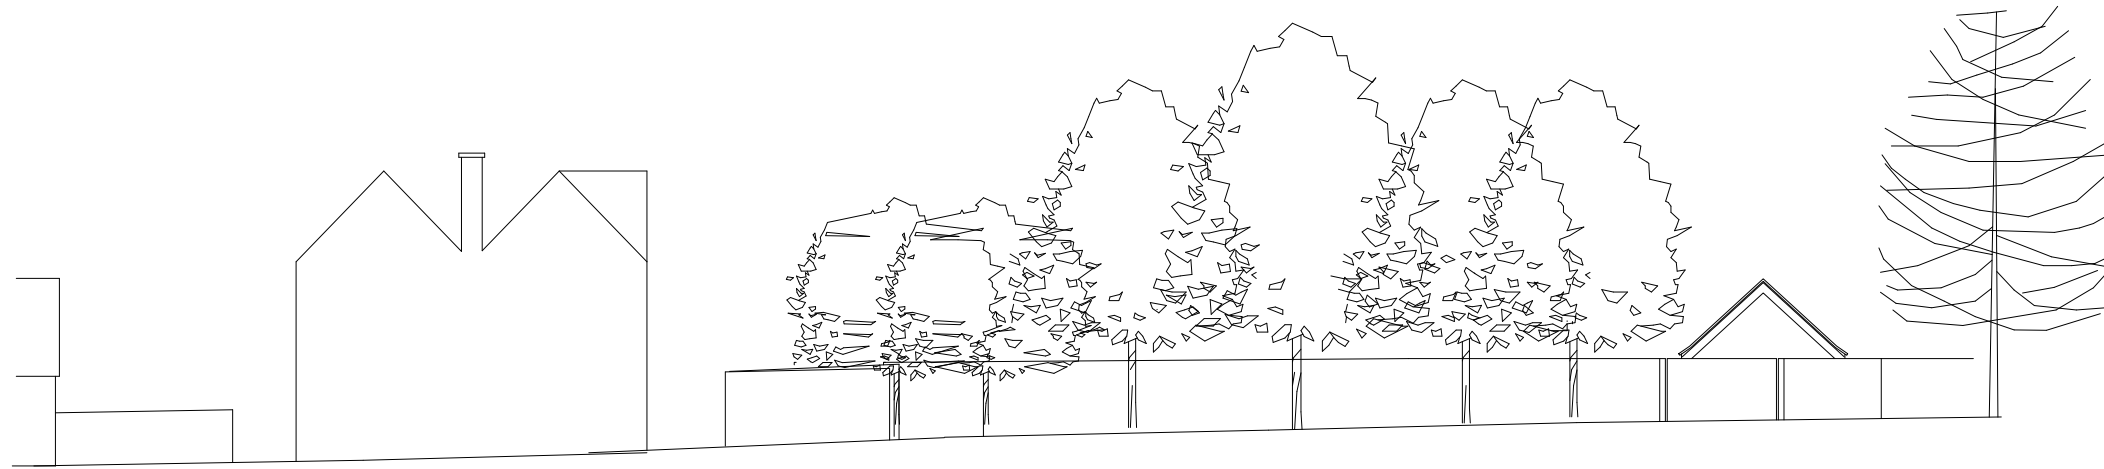

EXISTING

110.00m AOD

PROPOSED

110.00m AOD

© THIS DRAWING IS THE PROPERTY OF  
DEREK SKEATS ASSOCIATES LTD  
AND IS NOT TO BE REPRODUCED IN ANY FORM  
WITHOUT WRITTEN PERMISSION.

CLIENT  
MR. L. JONES

TITLE  
STREET SCENE  
LAND TO REAR OF 13 BLACKWOOD PLACE  
BODICOTE  
BANBURY  
OXON. OX15 4BD

SCALE  
1:200 - A3 SHEET

DATE 04/11/2020	DRAWN BY NES
--------------------	-----------------

DRAWING NUMBER  
2020-10-01 SS Ver.2

**DEREK SKEATS  
ASSOCIATES LTD**

ARCHITECTURAL ENGINEERING  
Grassington House, 142 Gidley Way,  
Horspath, Oxon. OX33 1TD  
Tel: 07703 292982  
E-mail: noelskeats@btinternet.com