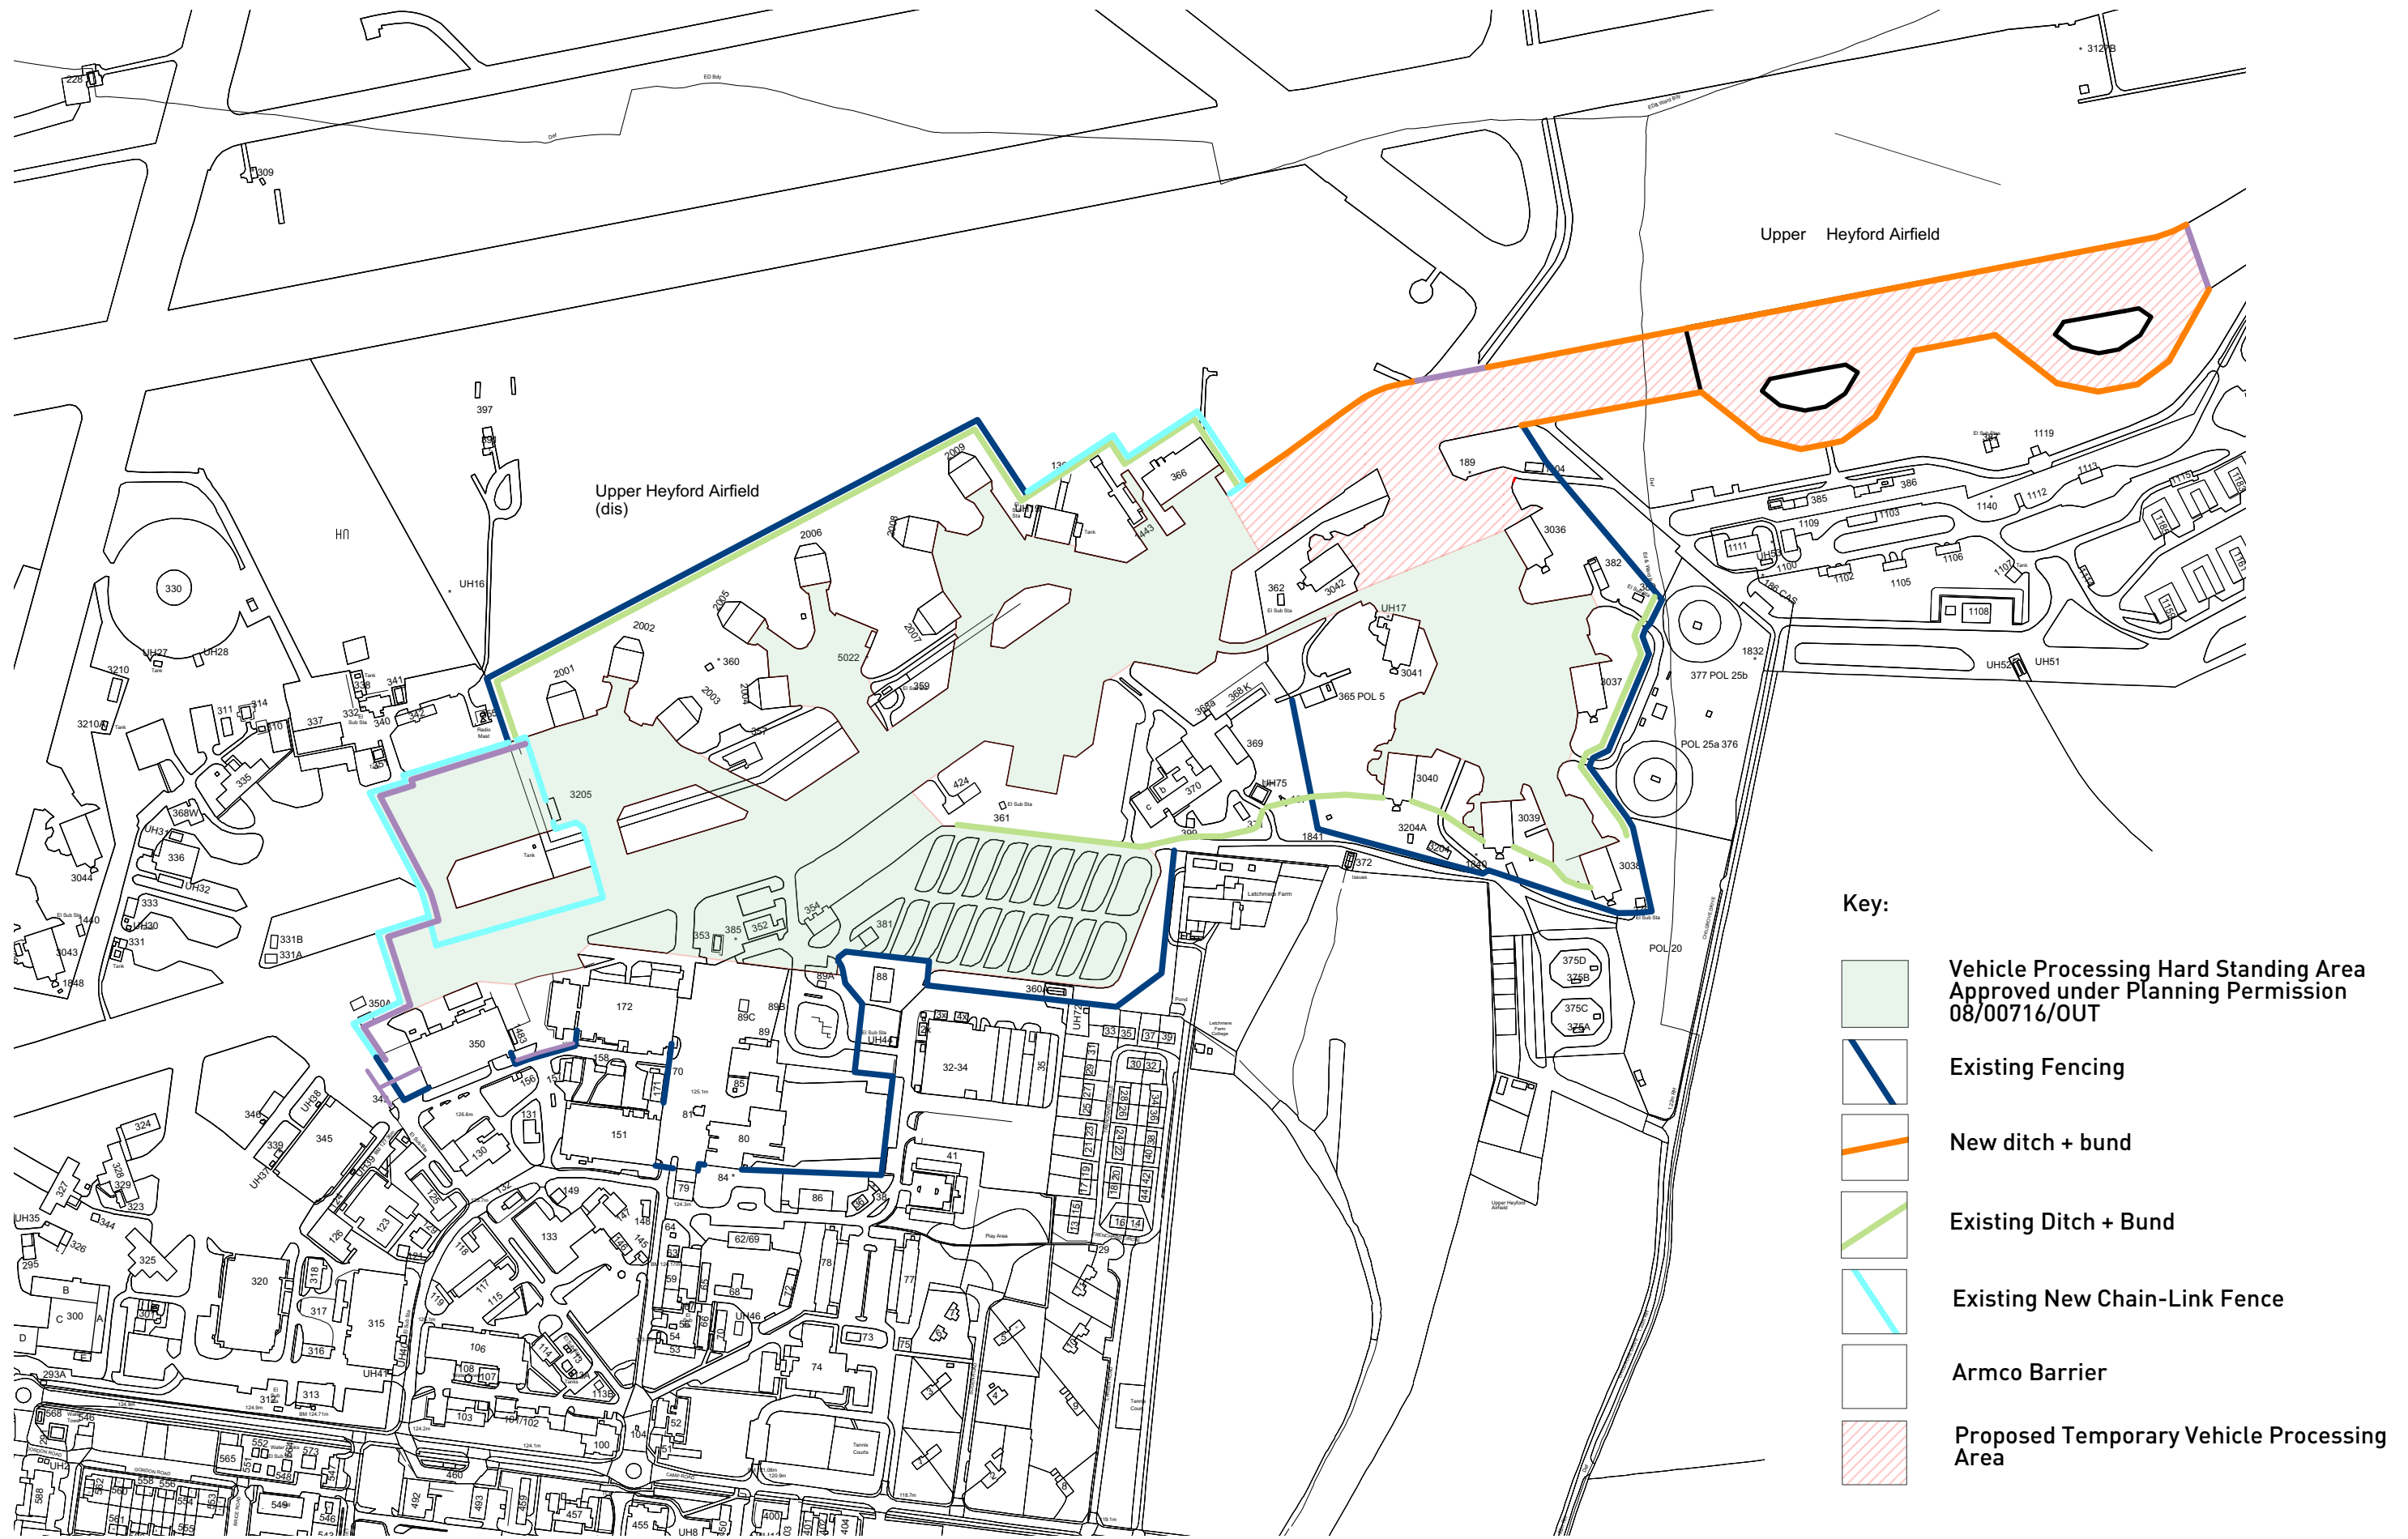

© Copyright Pegasus Planning Group Ltd. © Crown copyright. All rights reserved. Ordnance Survey Copyright Licence number 100042093 | Promap Licence number 100020449 | Drawings prepared for planning application purposes and can be scaled (drawings are not to be used for construction or sales documents). Please refer to Client for development design risk assessment documents. Pegasus Urban Design is part of Pegasus Planning Group Ltd. Any queries to be reported to Pegasus for clarification.

Heyford Park - Site Perimeter Security Arrangements