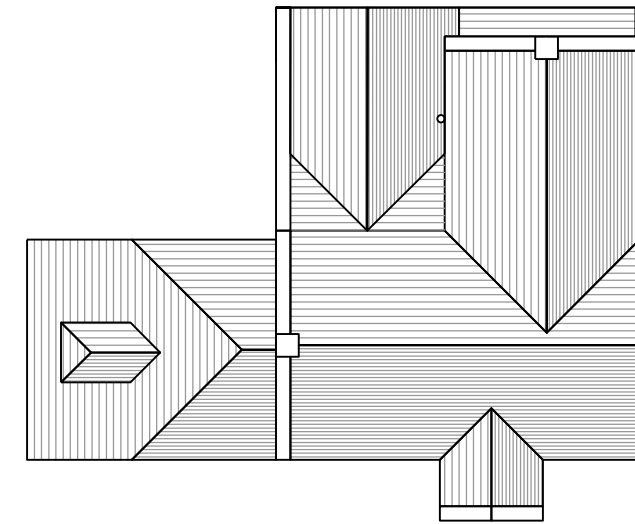

Do not scale from this drawing. Use figured dimensions only

- Key
- Existing
  - Proposed
  - Removed

/	First Issue	03.11.20
Revision	Details	Date

TE Architecture  
Architecture & Design

The Studio @  
Appletree Cottage  
Sibford Gower  
Oxfordshire  
OX15 5RS

Project:  
Springfields, Sibford Ferris

Drawing Title:  
Proposed Plans

Email: info@tearchitecture.co.uk Tel: 01295 236200 / 07500 465555

Drawing Scale:  
1:100 & 1:200

Paper Size:  
A3

Job No: **20\_018\_** Drawing No: **103** Revision: **/**