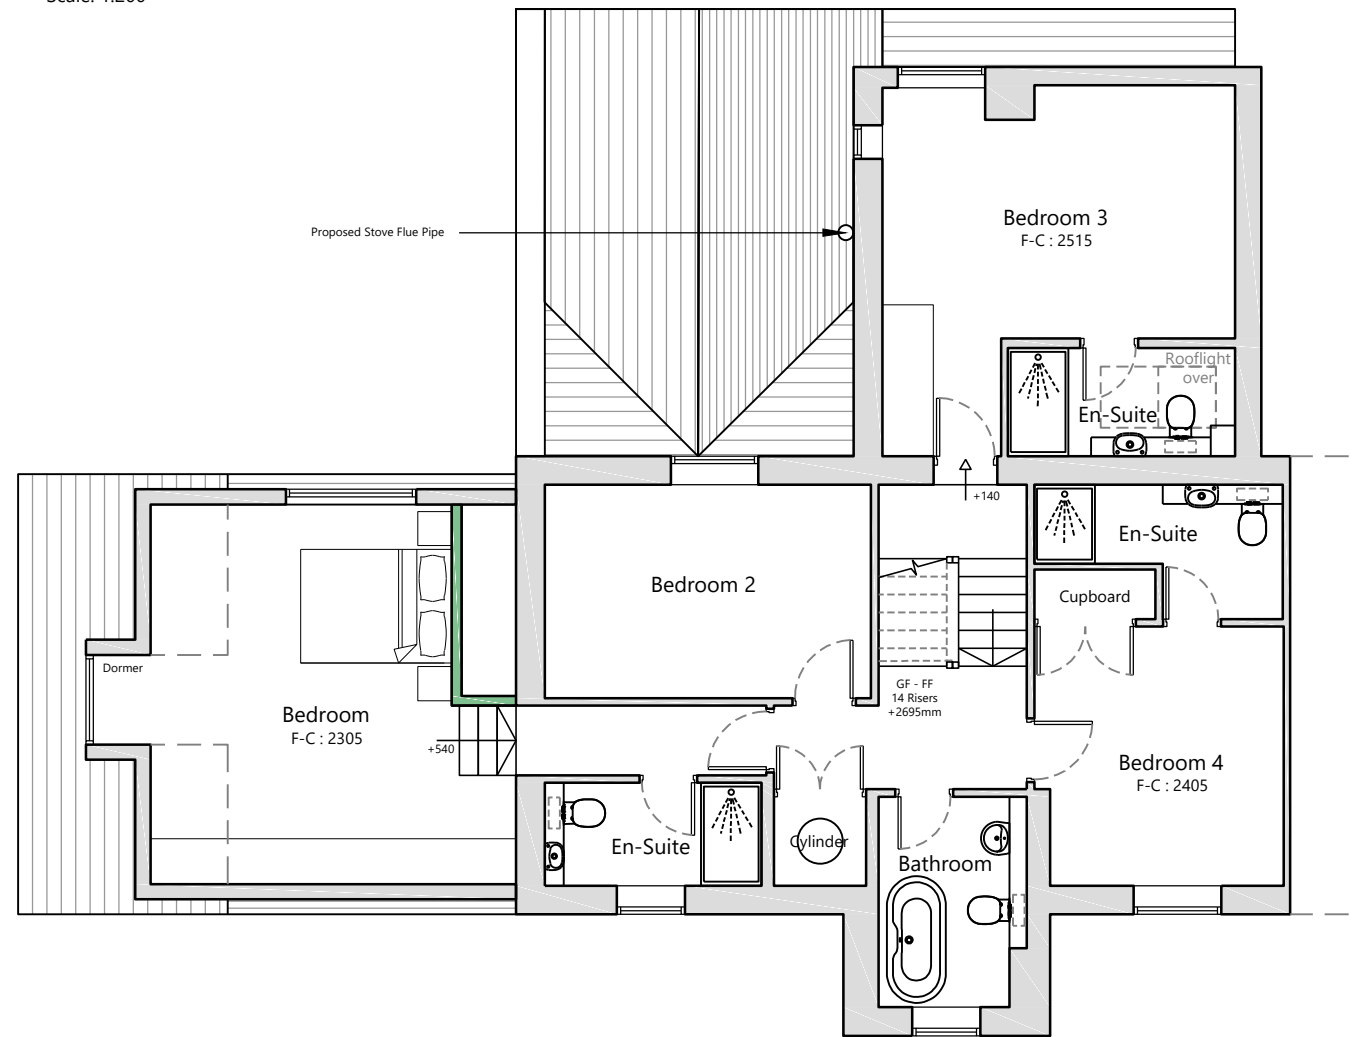

Do not scale from this drawing. Use figured dimensions only

- Key
- Existing
  - Proposed
  - Removed

/	First Issue	03.11.20
Revision	Details	Date

TE Architecture  
Architecture & Design

The Studio @  
Appletree Cottage  
Sibford Gower  
Oxfordshire  
OX15 5RS

Project:  
Springfields, Sibford Ferris

Drawing Title:  
Proposed Plans

Email: info@tearchitecture.co.uk Tel: 01295 236200 / 07500 465555

Drawing Scale:  
1:100 & 1:200

Paper Size:  
A3

Job No: **20\_018\_** Drawing No: **103** Revision: **/**