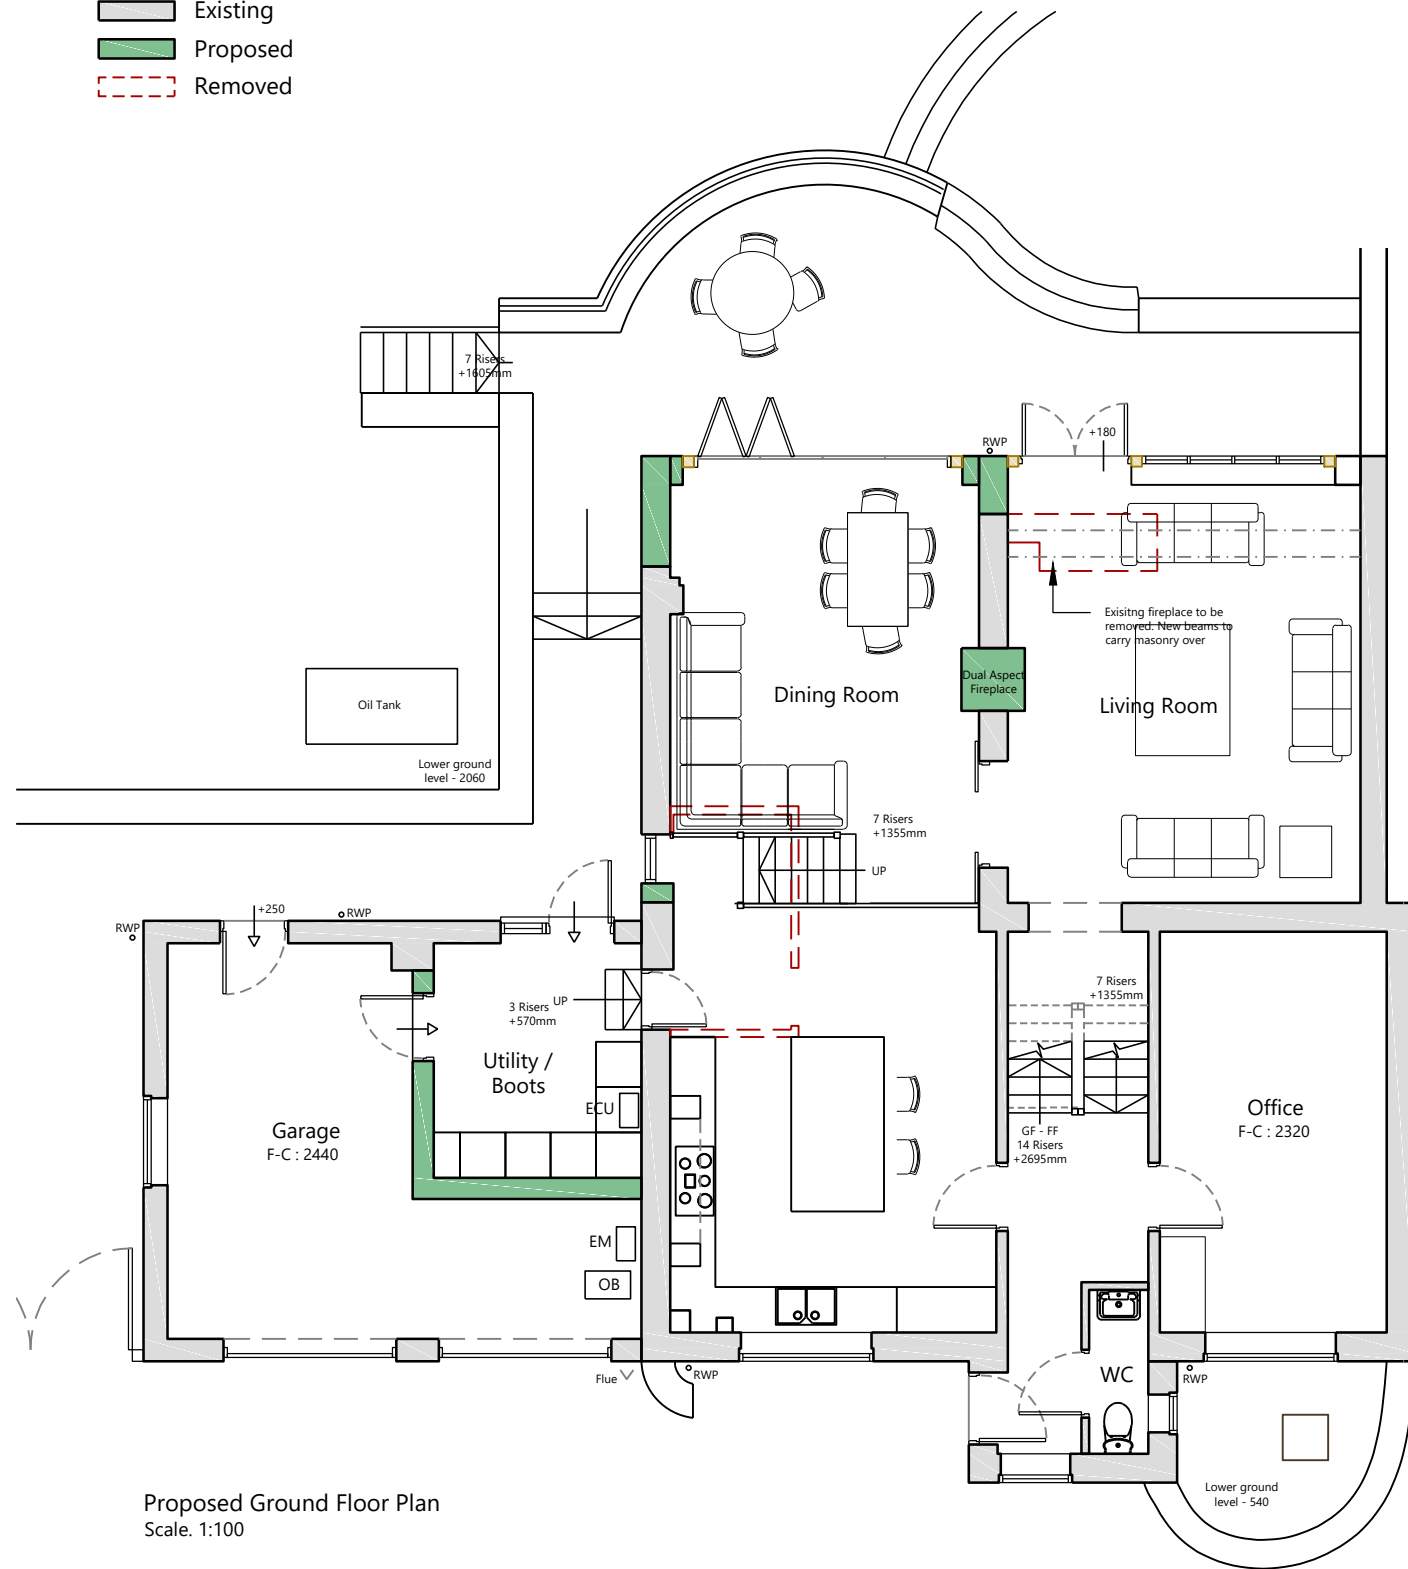

Do not scale from this drawing. Use figured dimensions only

- Key
- Existing
  - Proposed
  - Removed

/	First Issue	03.11.20
Revision	Details	Date

TE Architecture  
Architecture & Design

The Studio @  
Appletree Cottage  
Sibford Gower  
Oxfordshire  
OX15 5RS

Project:  
Springfields, Sibford Ferris

Drawing Title:  
Proposed Plans

Email: info@tearchitecture.co.uk Tel: 01295 236200 / 07500 465555

Drawing Scale:  
1:100 & 1:200

Paper Size:  
A3

Job No: **20\_018\_** Drawing No: **103** Revision: **/**