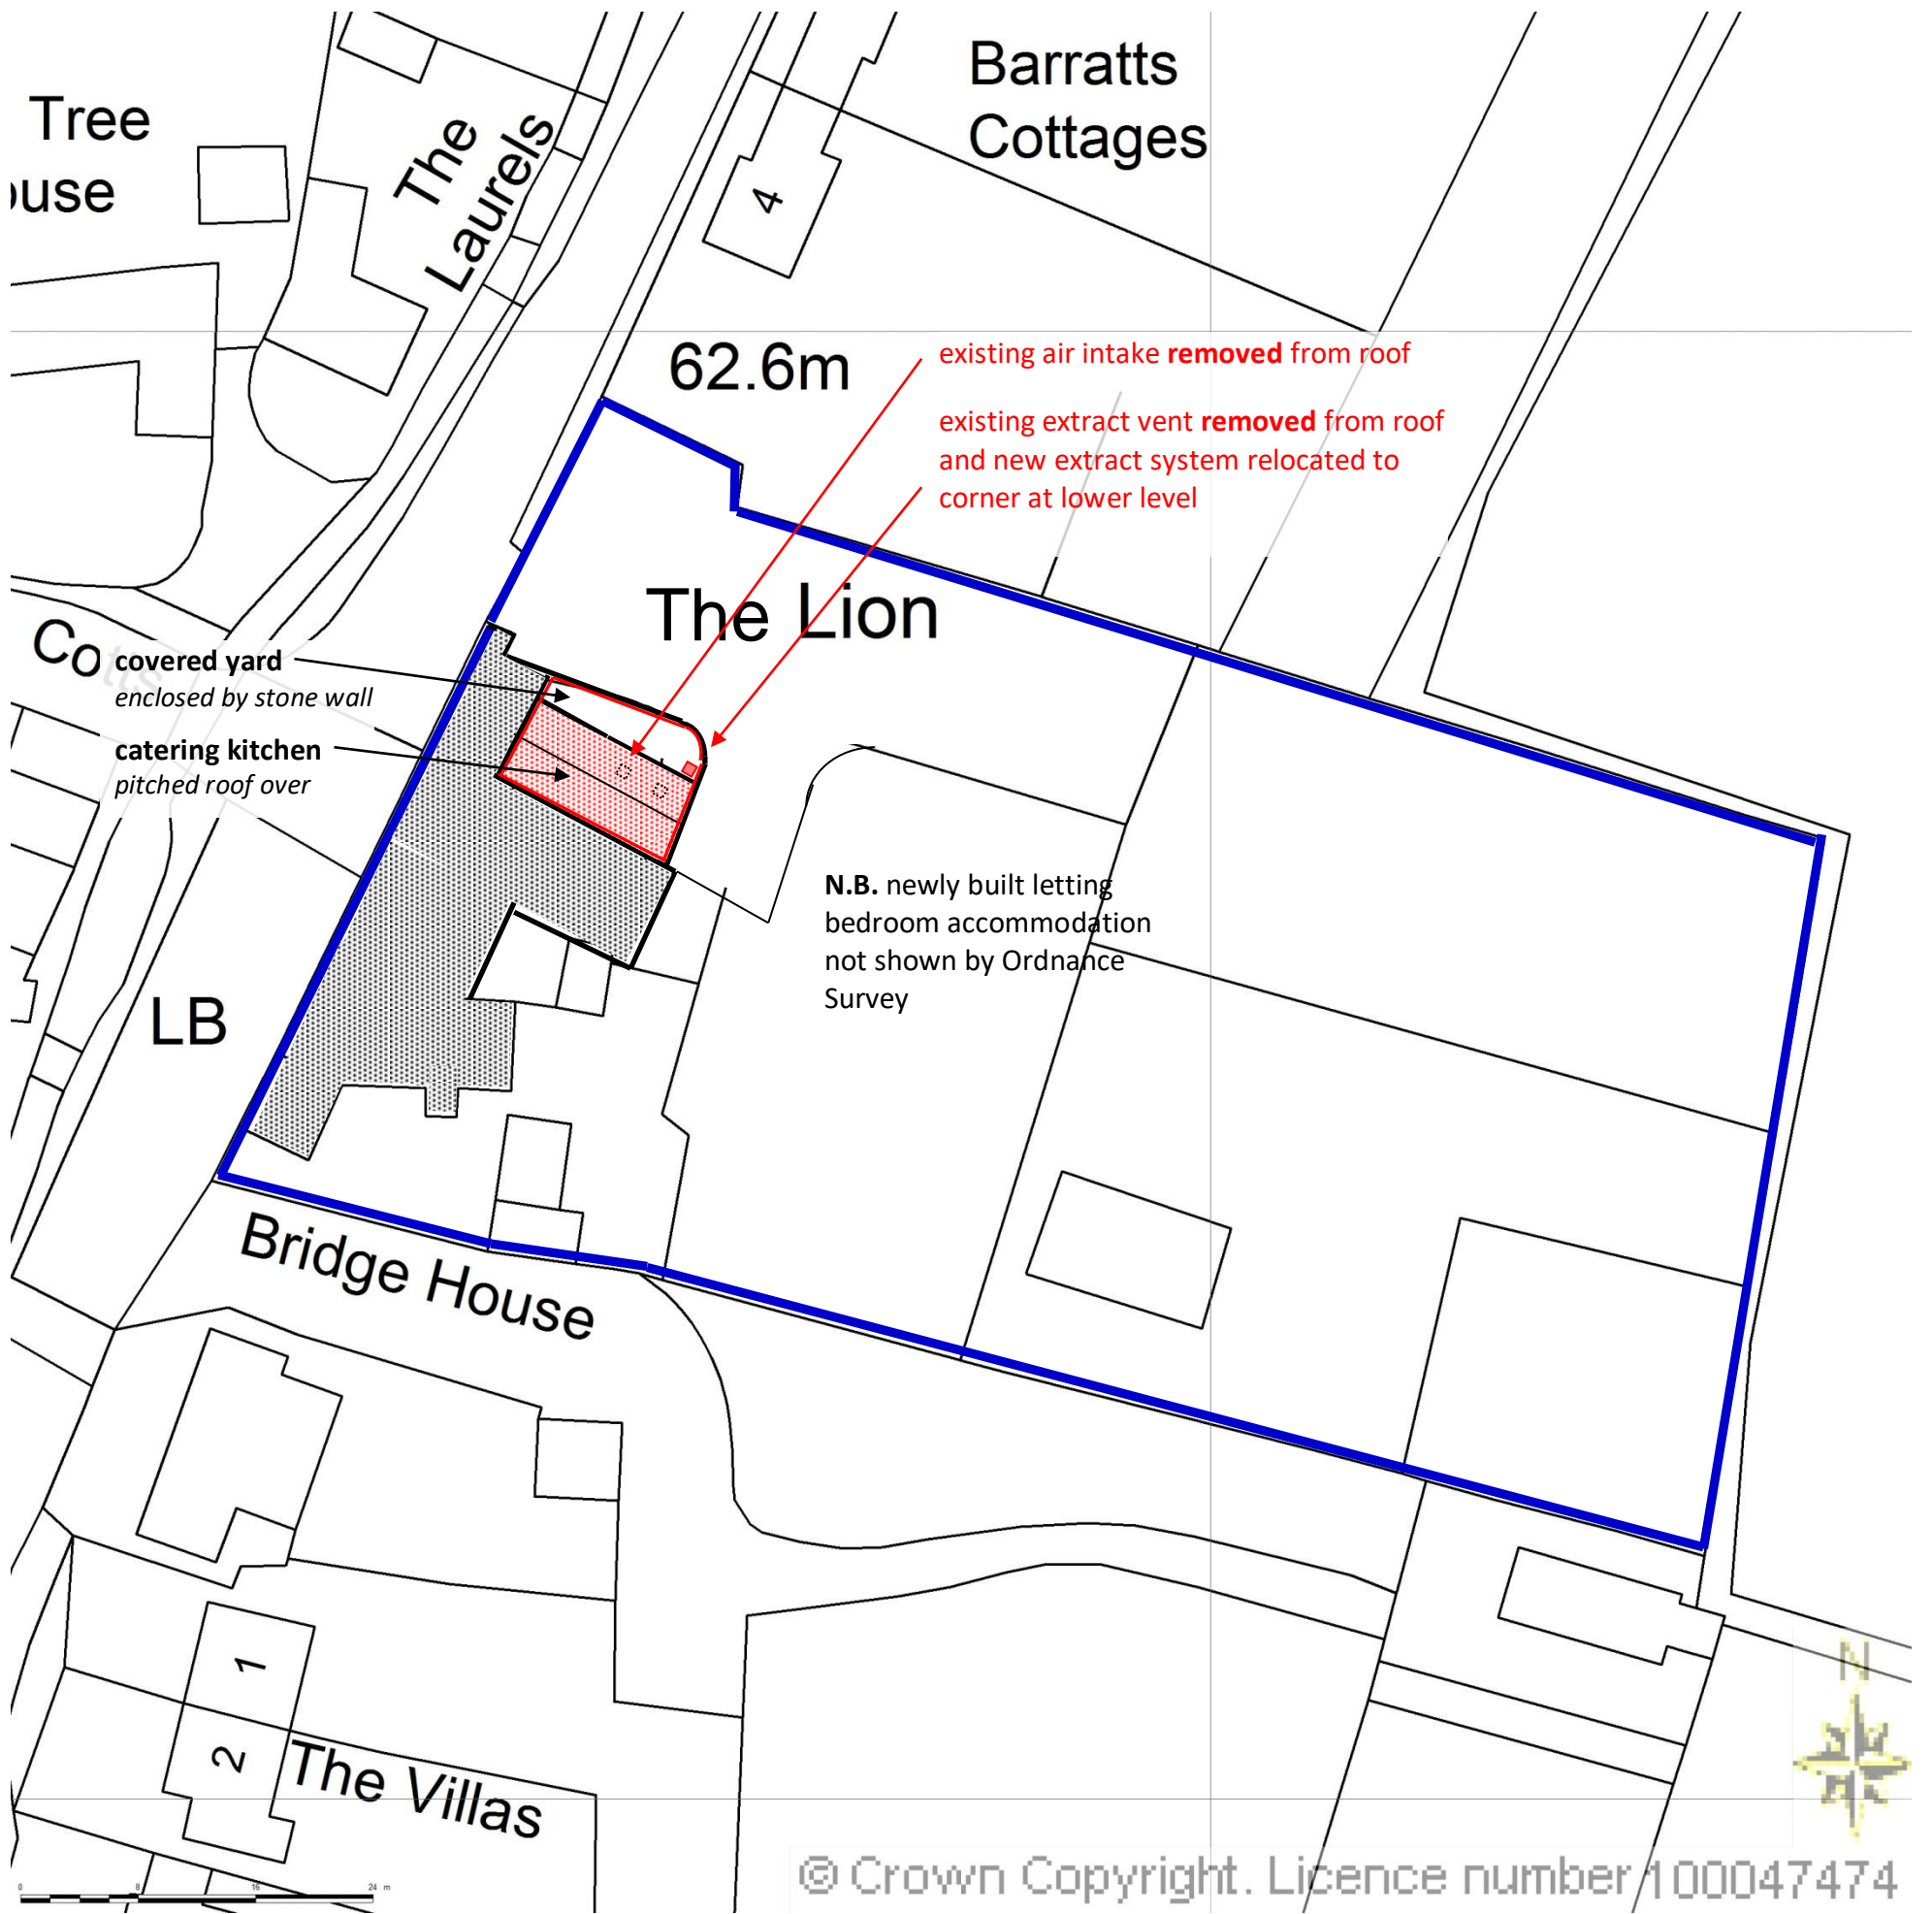

BLOCK/SITE PLAN
AREA 130m x 130m A3
SCALE 1:500
CENTRE COORDINATES: 456183, 219657

© Crown Copyright. Licence number 100047474