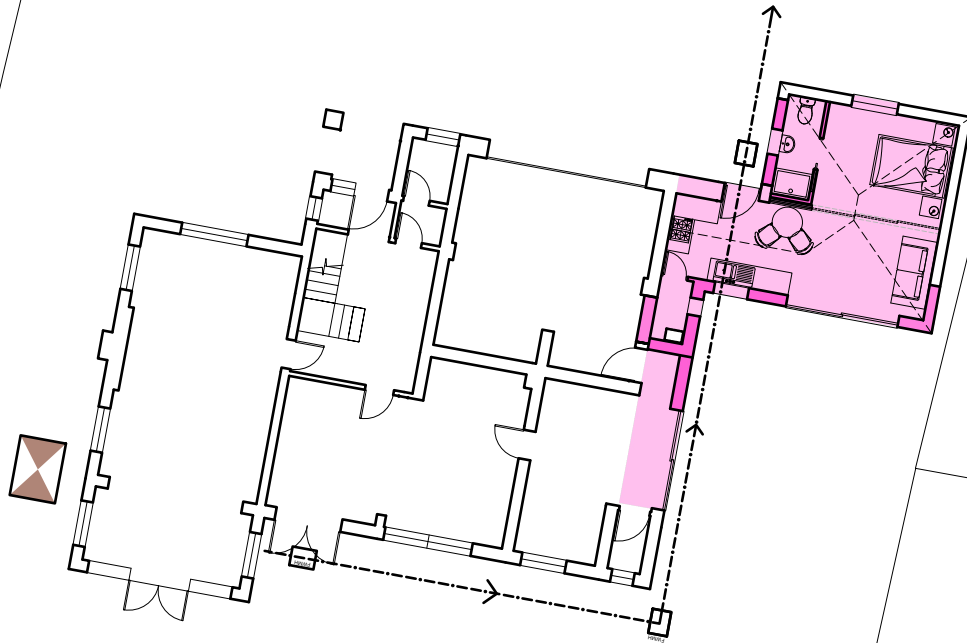

The Bar

High Field

ttts  
nd

006B site plan  
1:200