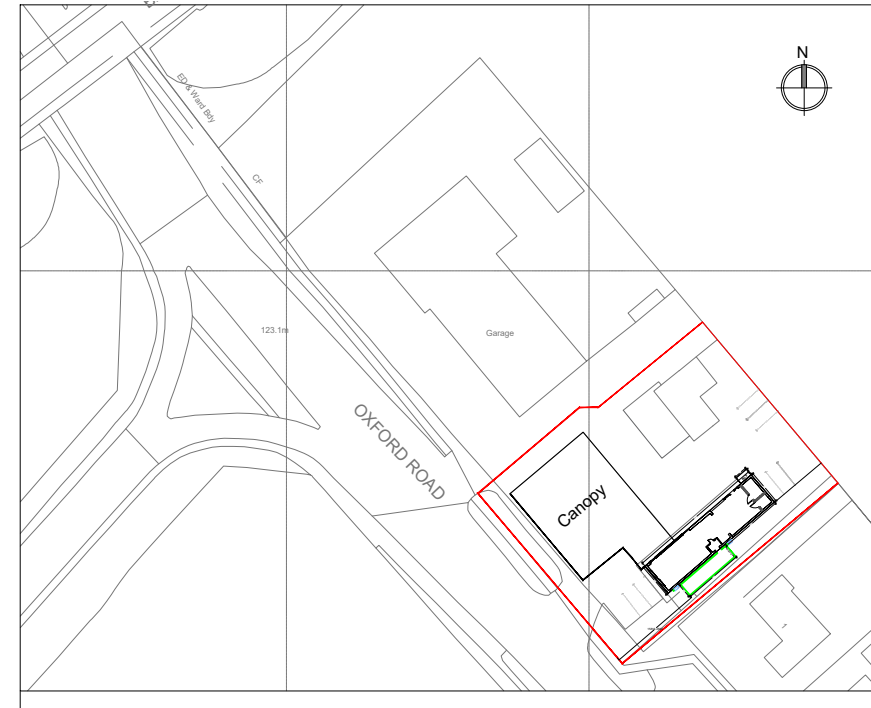

② Site Block Plan
Scale: 1:1250