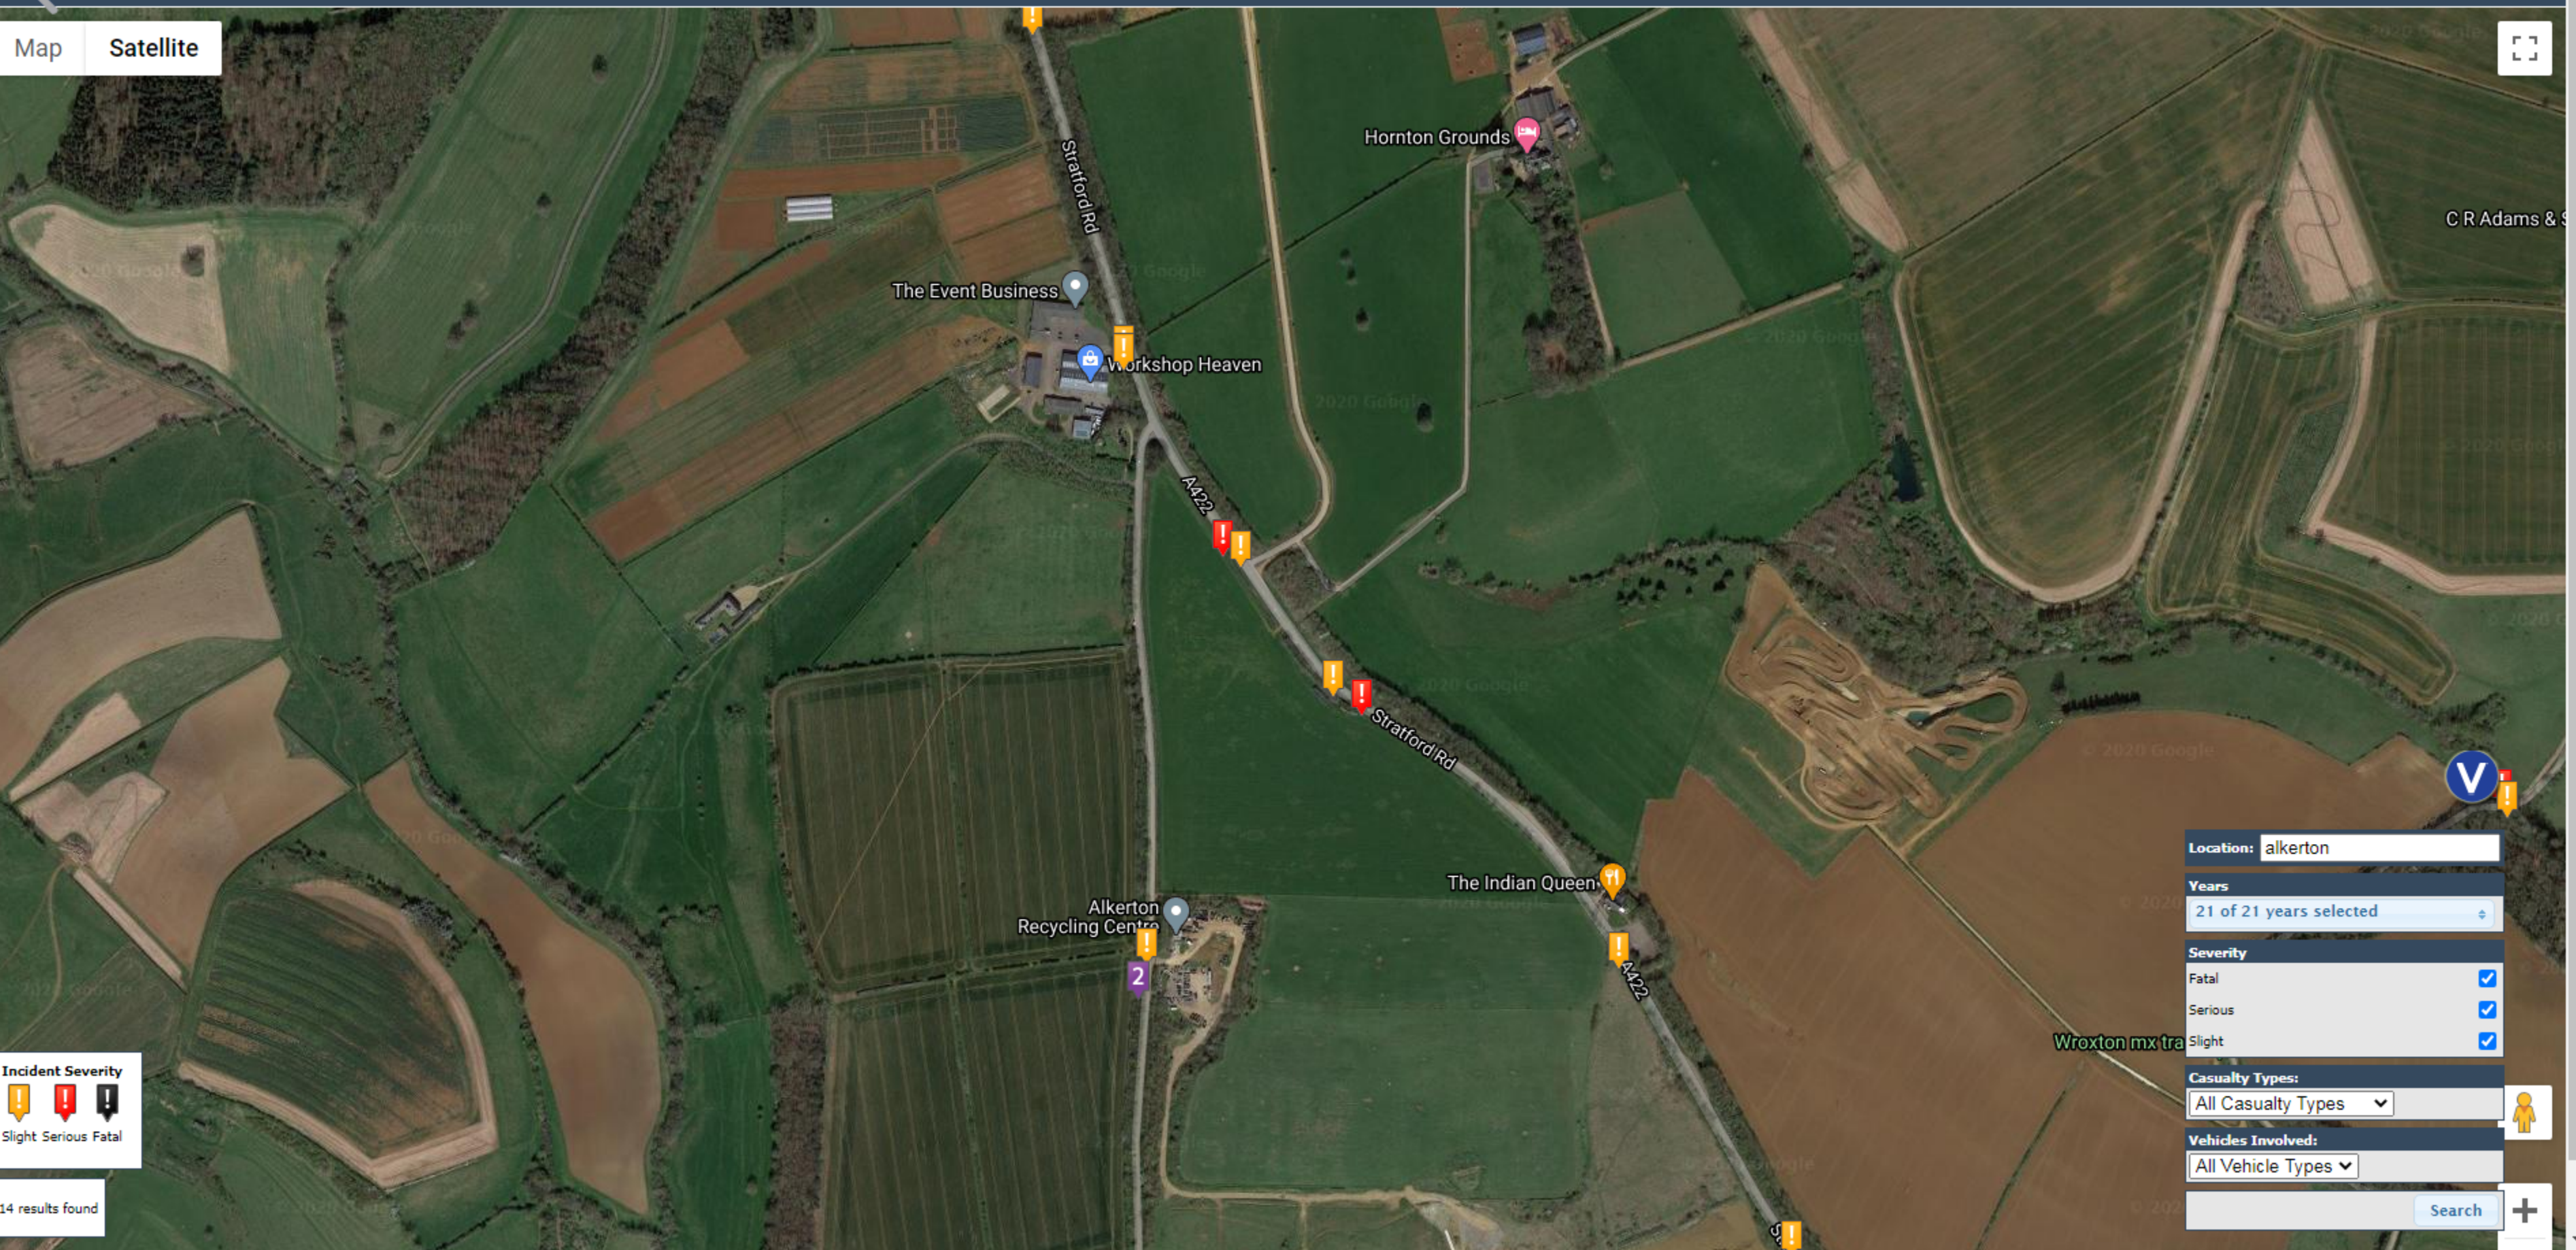

Map Satellite

Incident Severity

Slight Serious Fatal

14 results found

Location:

Years

21 of 21 years selected

Severity

Fatal

Serious

Slight

Casualty Types:

All Casualty Types

Vehicles Involved:

All Vehicle Types

Search