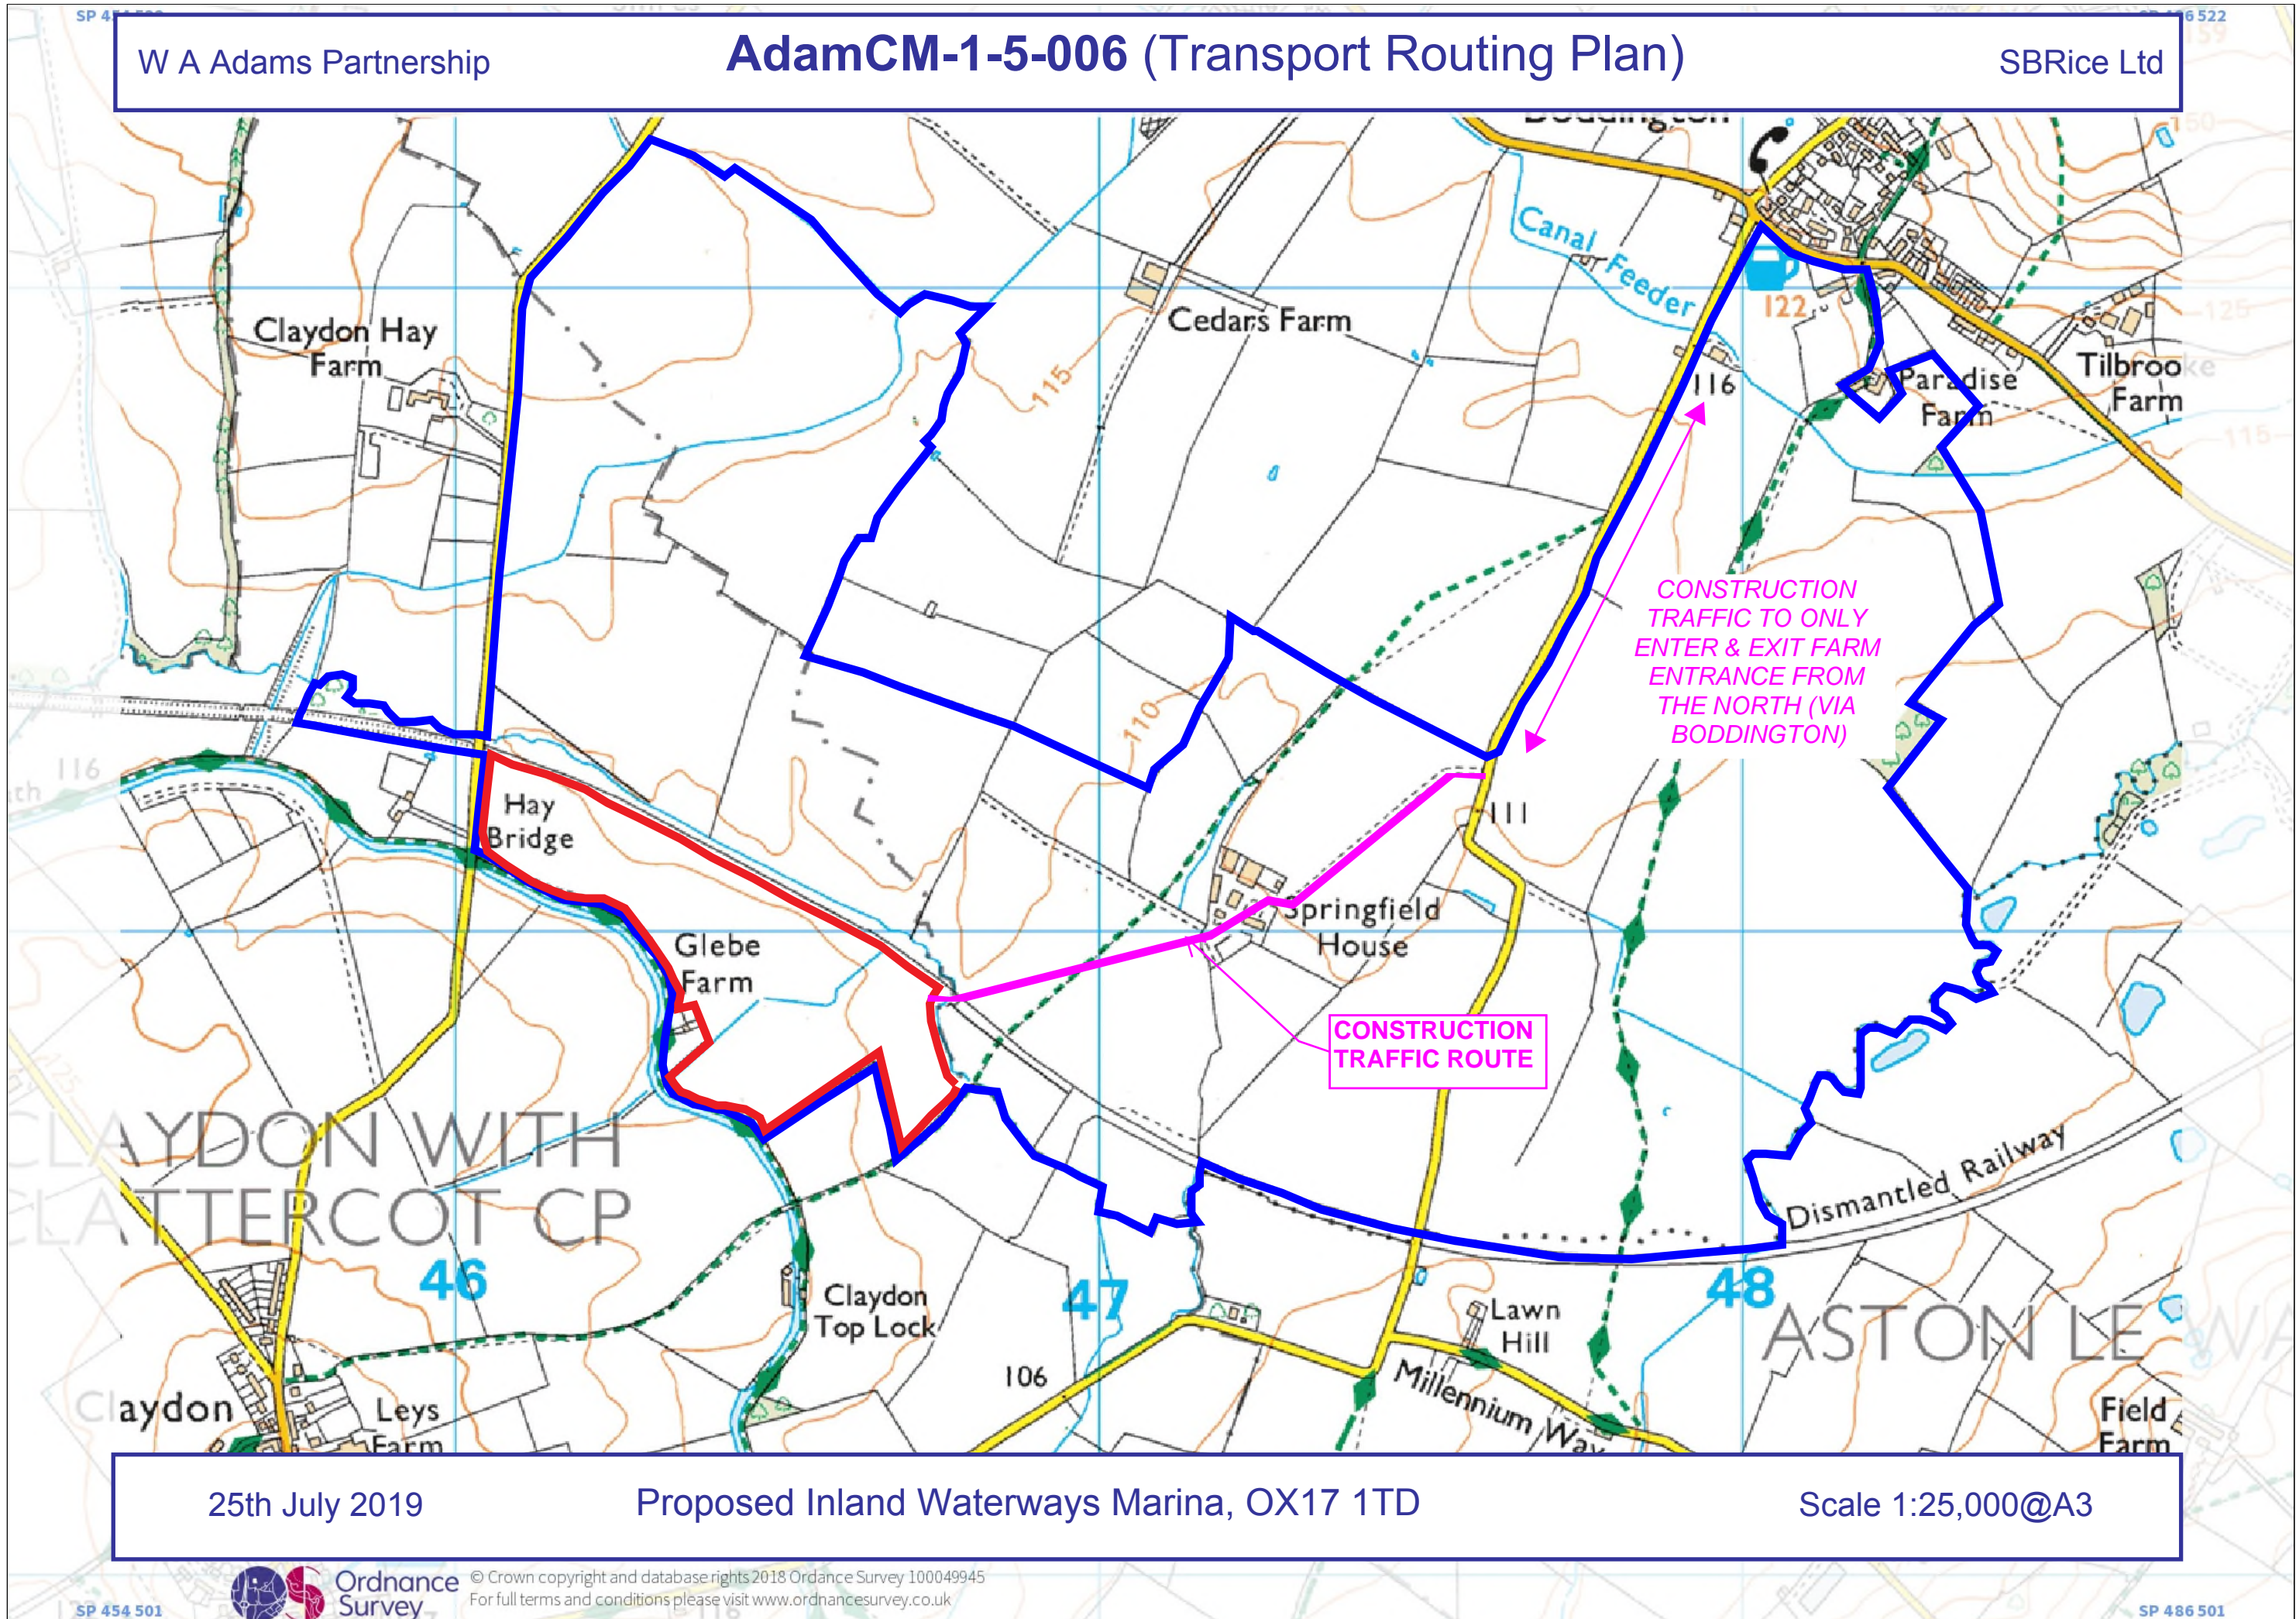

OS Maps: online mapping and walking, running and cycling routes

25th July 2019

Proposed Inland Waterways Marina, OX17 1TD

Scale 1:25,000@A3

06/11/2018