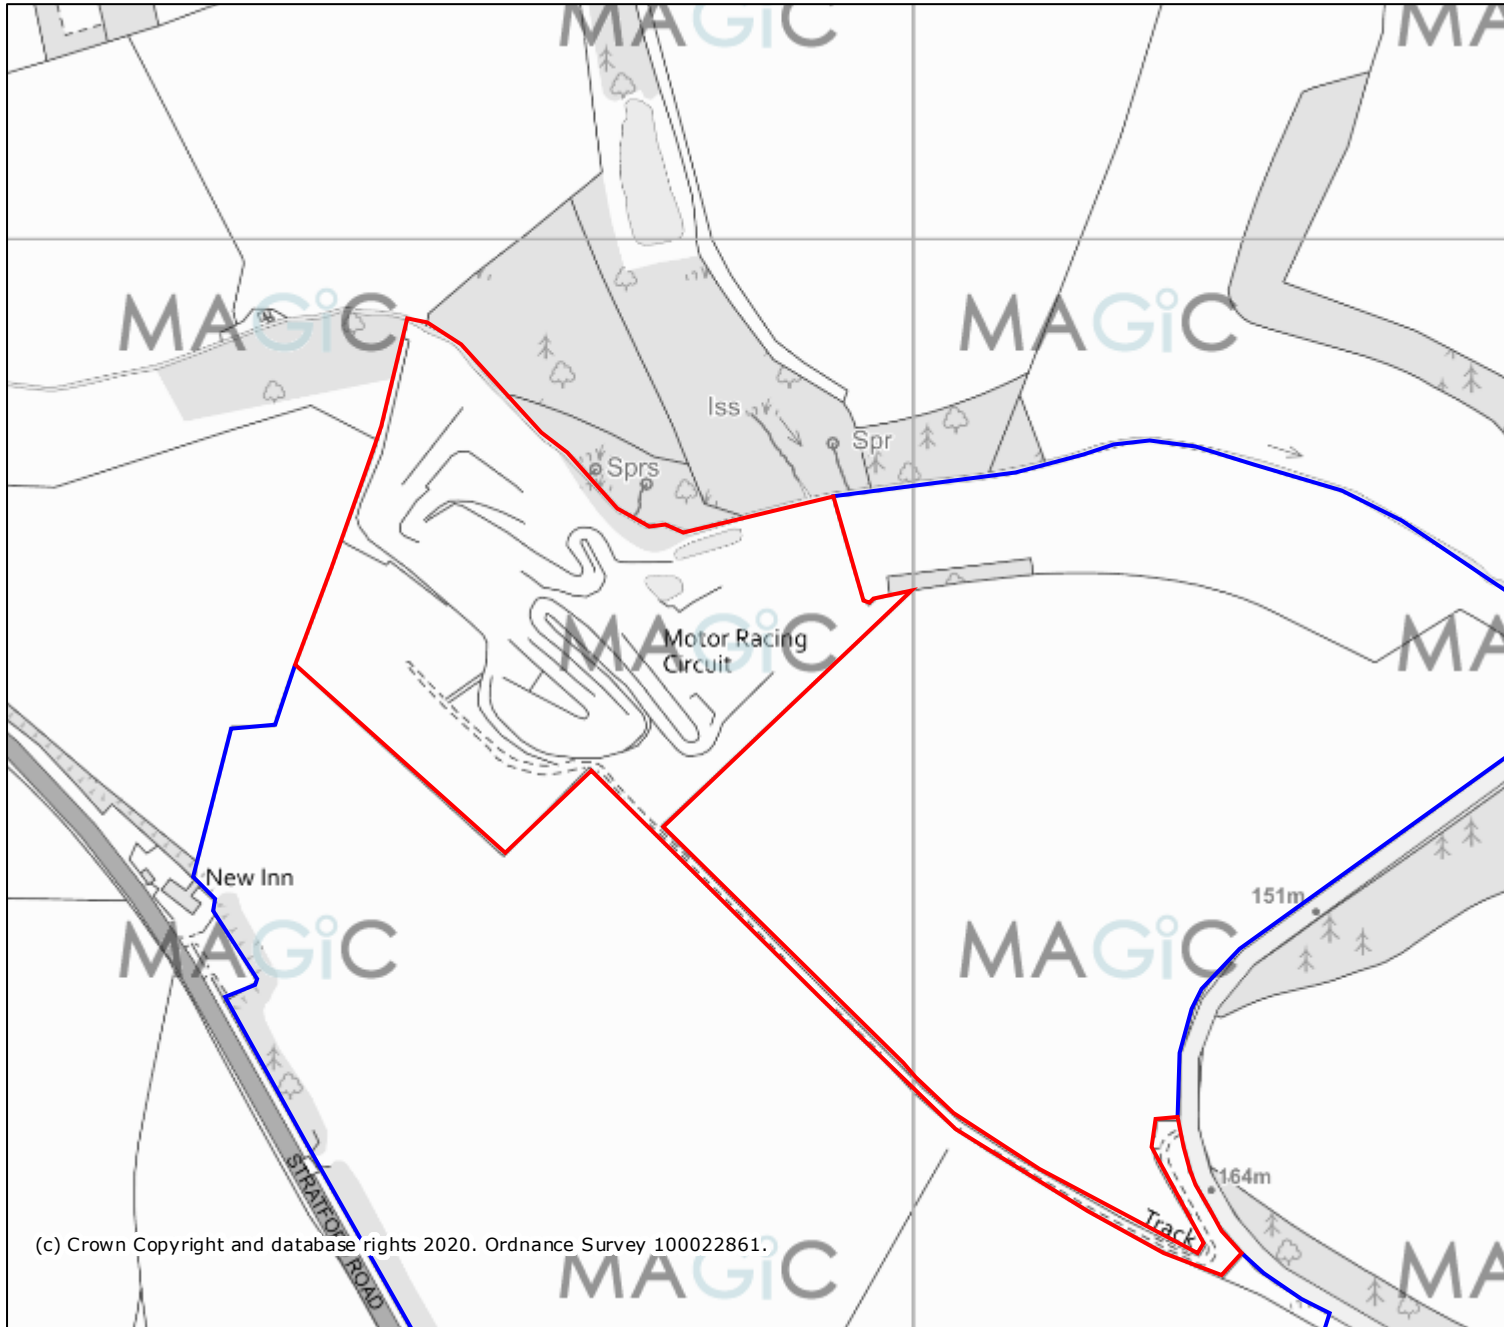

Wroxton Motocross Track

(c) Crown Copyright and database rights 2020. Ordnance Survey 100022861.

Projection = OSGB36

xmin = 437900

ymin = 243200

xmax = 439900

ymax = 244200

Map produced by MAGiC on 4 August, 2020.
Copyright resides with the data suppliers and the map must not be reproduced without their permission. Some information in MAGiC is a snapshot of the information that is being maintained or continually updated by the originating organisation. Please refer to the metadata for details as information may be illustrative or representative rather than definitive at this stage.