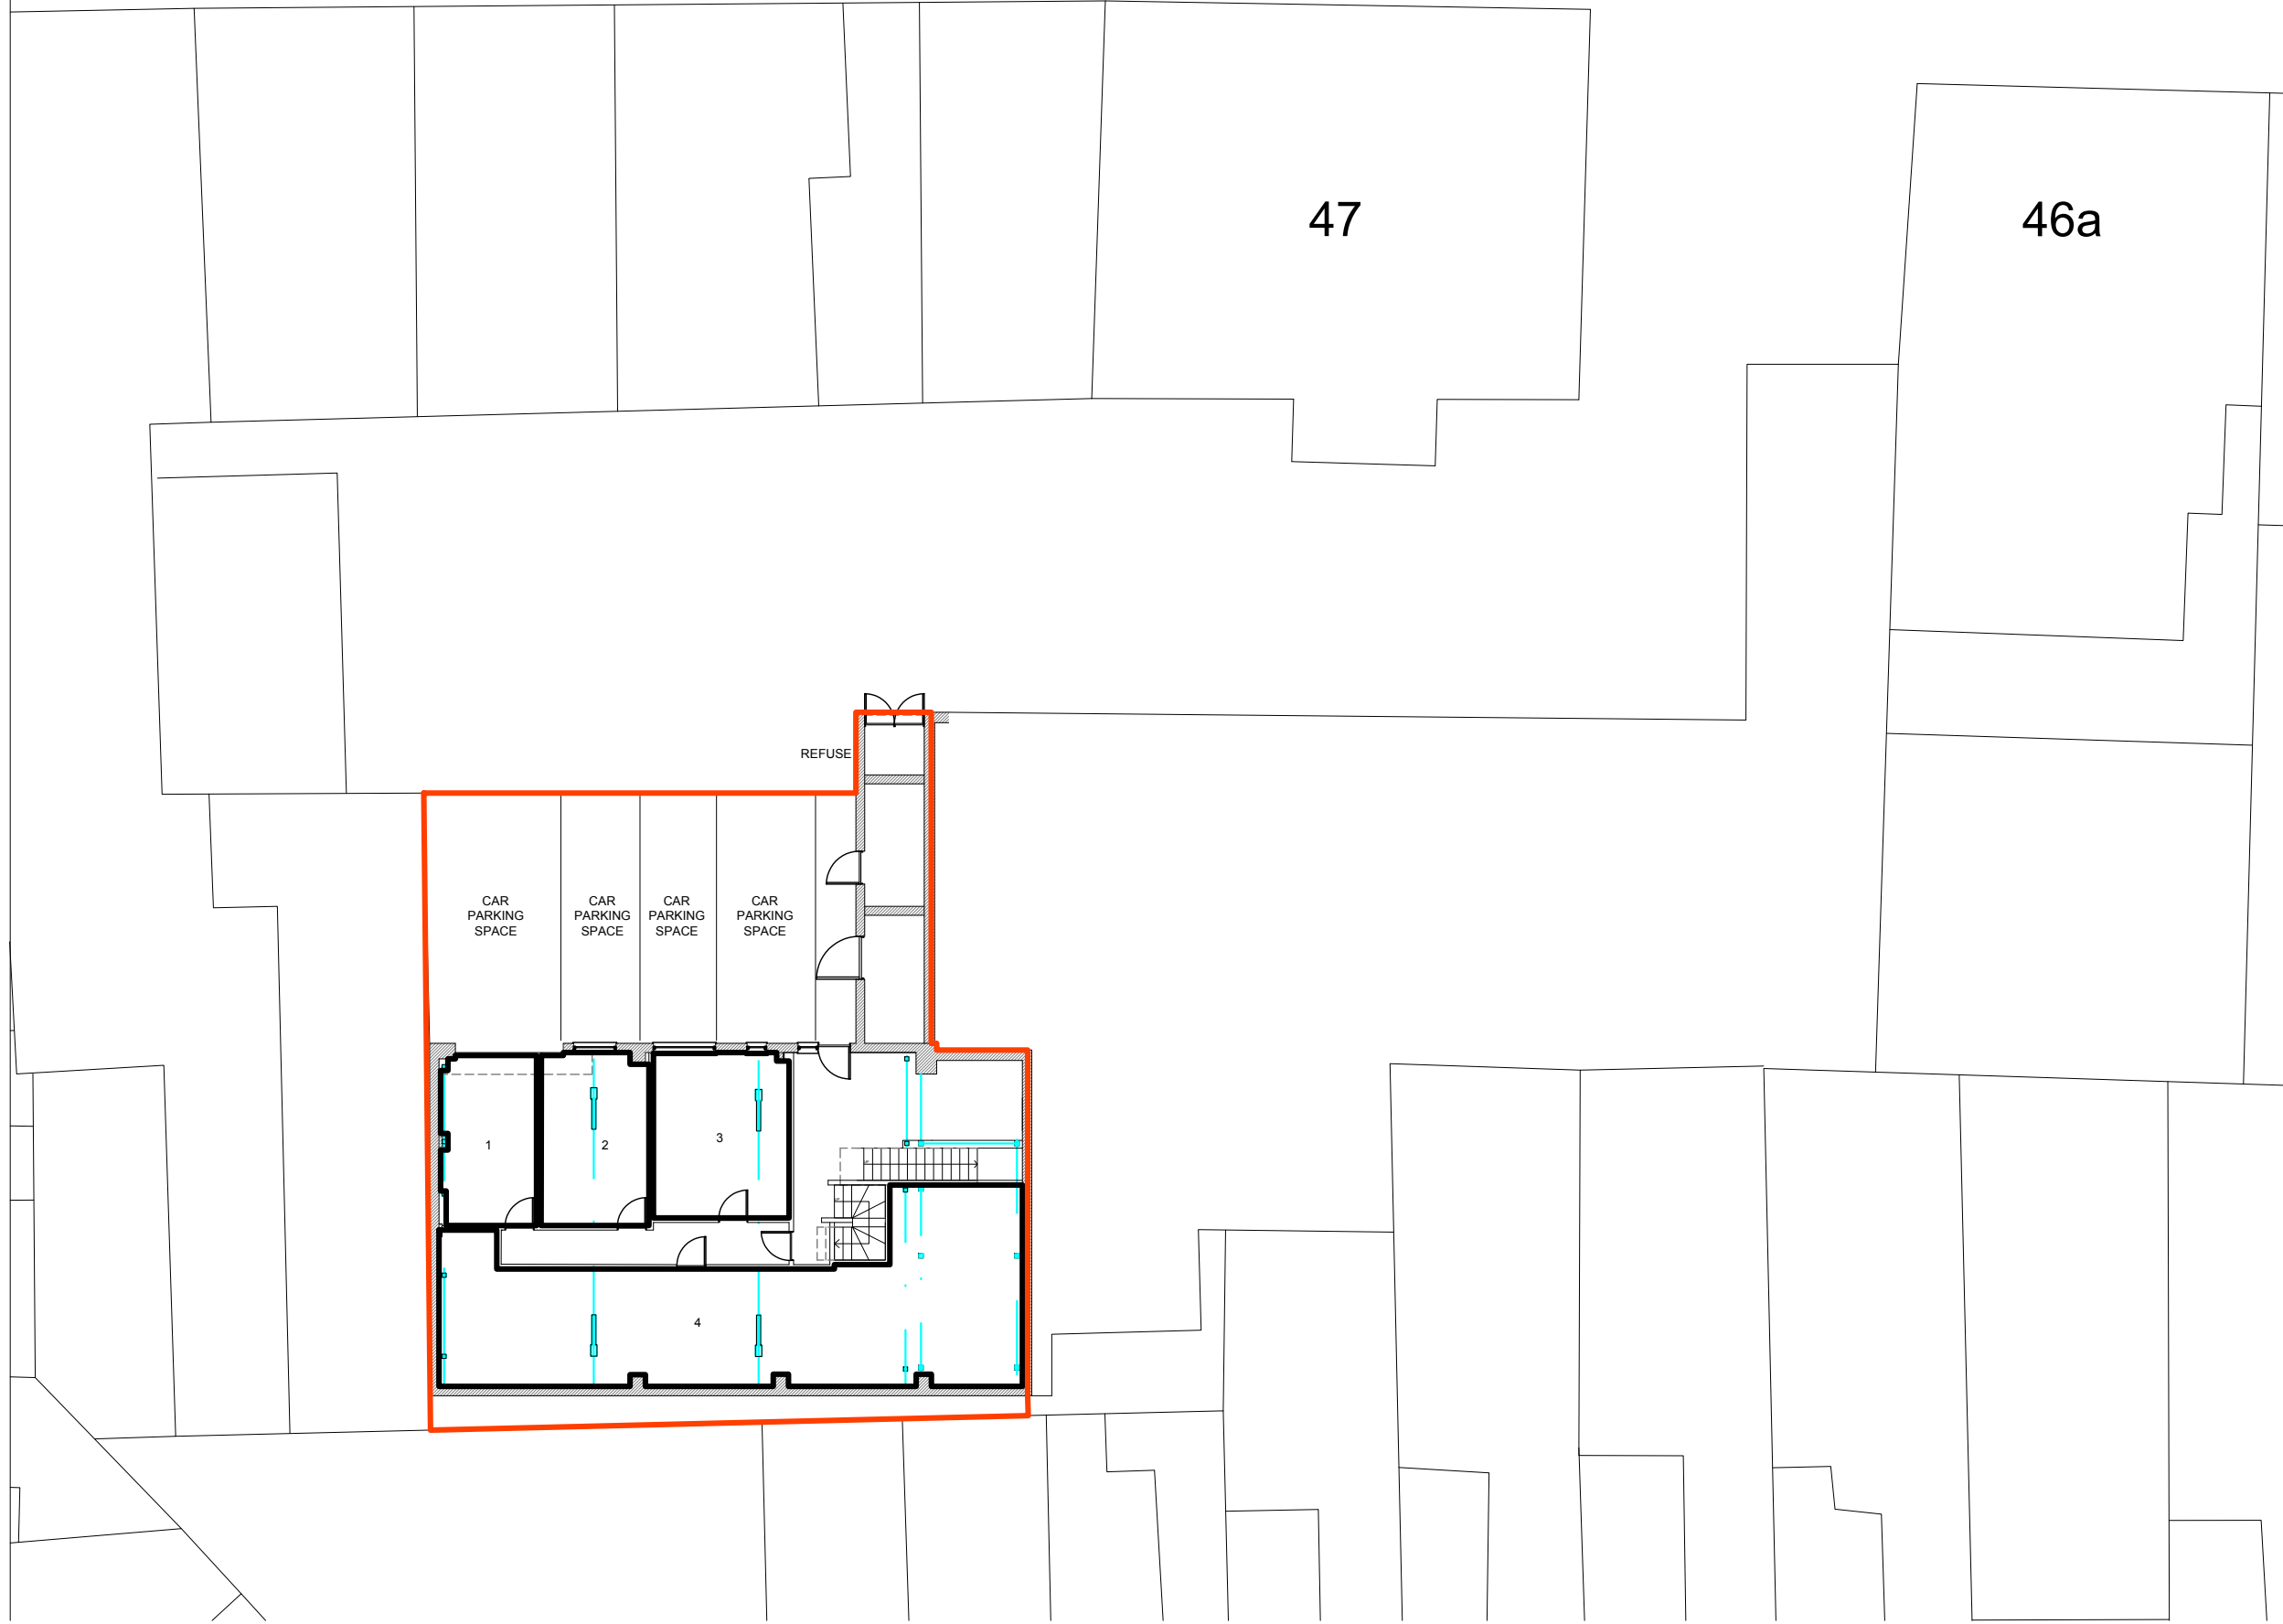

BROAD STREET

PROJECT:
47f Broad Street, Banbury

DRAWING:
BLOCK PLAN

DRAWING Number & Revision:
47fBS / 2020 / 00

BLOCK PLAN scale 1:200