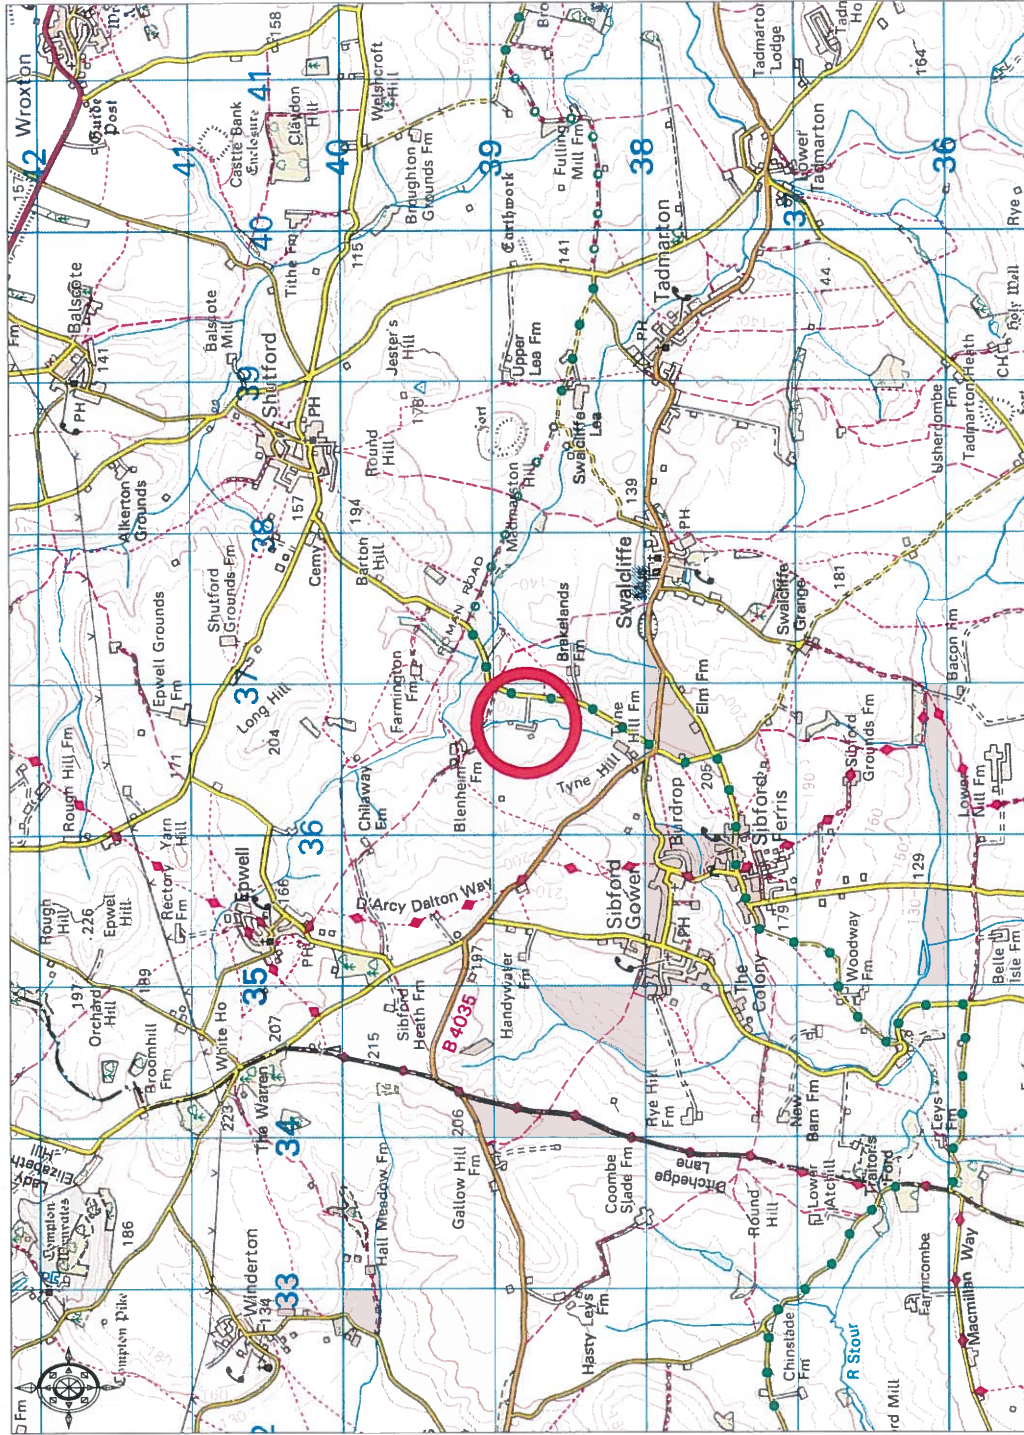

Parsons Barn Farm, Shutford Road, Sibford Gower, Oxfordshire, OX15 5AD

Ordnance Survey © Crown Copyright 2018. All rights reserved. Licence number 100029432. Printed Scale - 1:50000