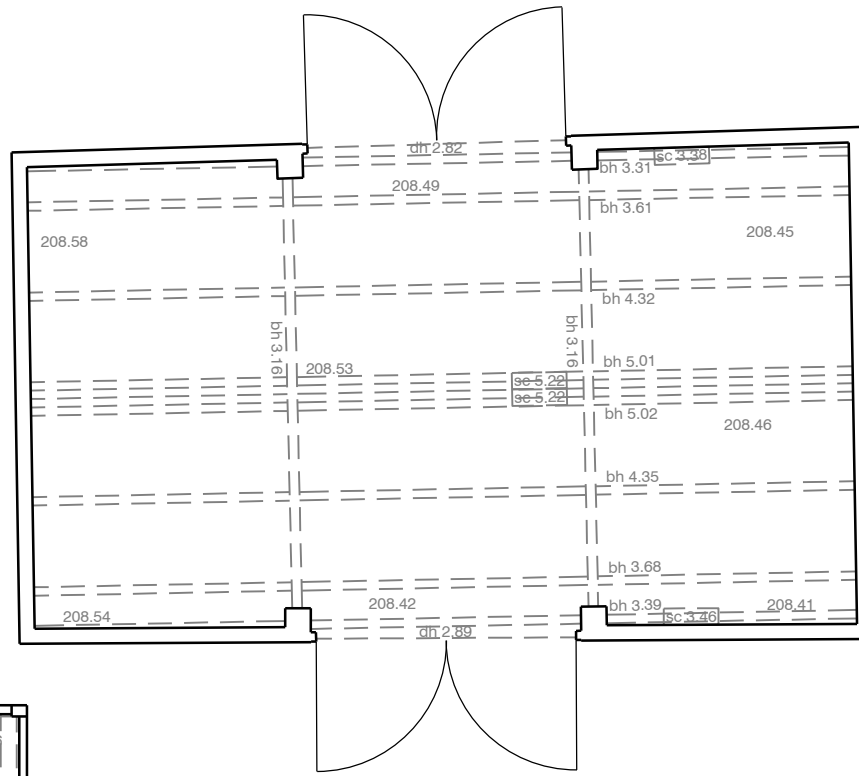

Do not scale from this drawing. Use figured dimensions only

/	First Issue	16.03.20
Revision	Details	Date

TE Architecture  
Architecture & Design

The Studio @  
Appletree Cottage  
Sibford Gower  
Oxfordshire  
OX15 5RS

Email: info@tearchitecture.co.uk Tel: 01295 236200 / 07500 465555

Project:  
Top Barn Farm, Sibford Gower

Drawing Title:  
Existing Plans

Drawing Scale:  
1:100

Paper Size:  
A3

Job No: **19\_015\_** Drawing No: **004** Revision: **/**