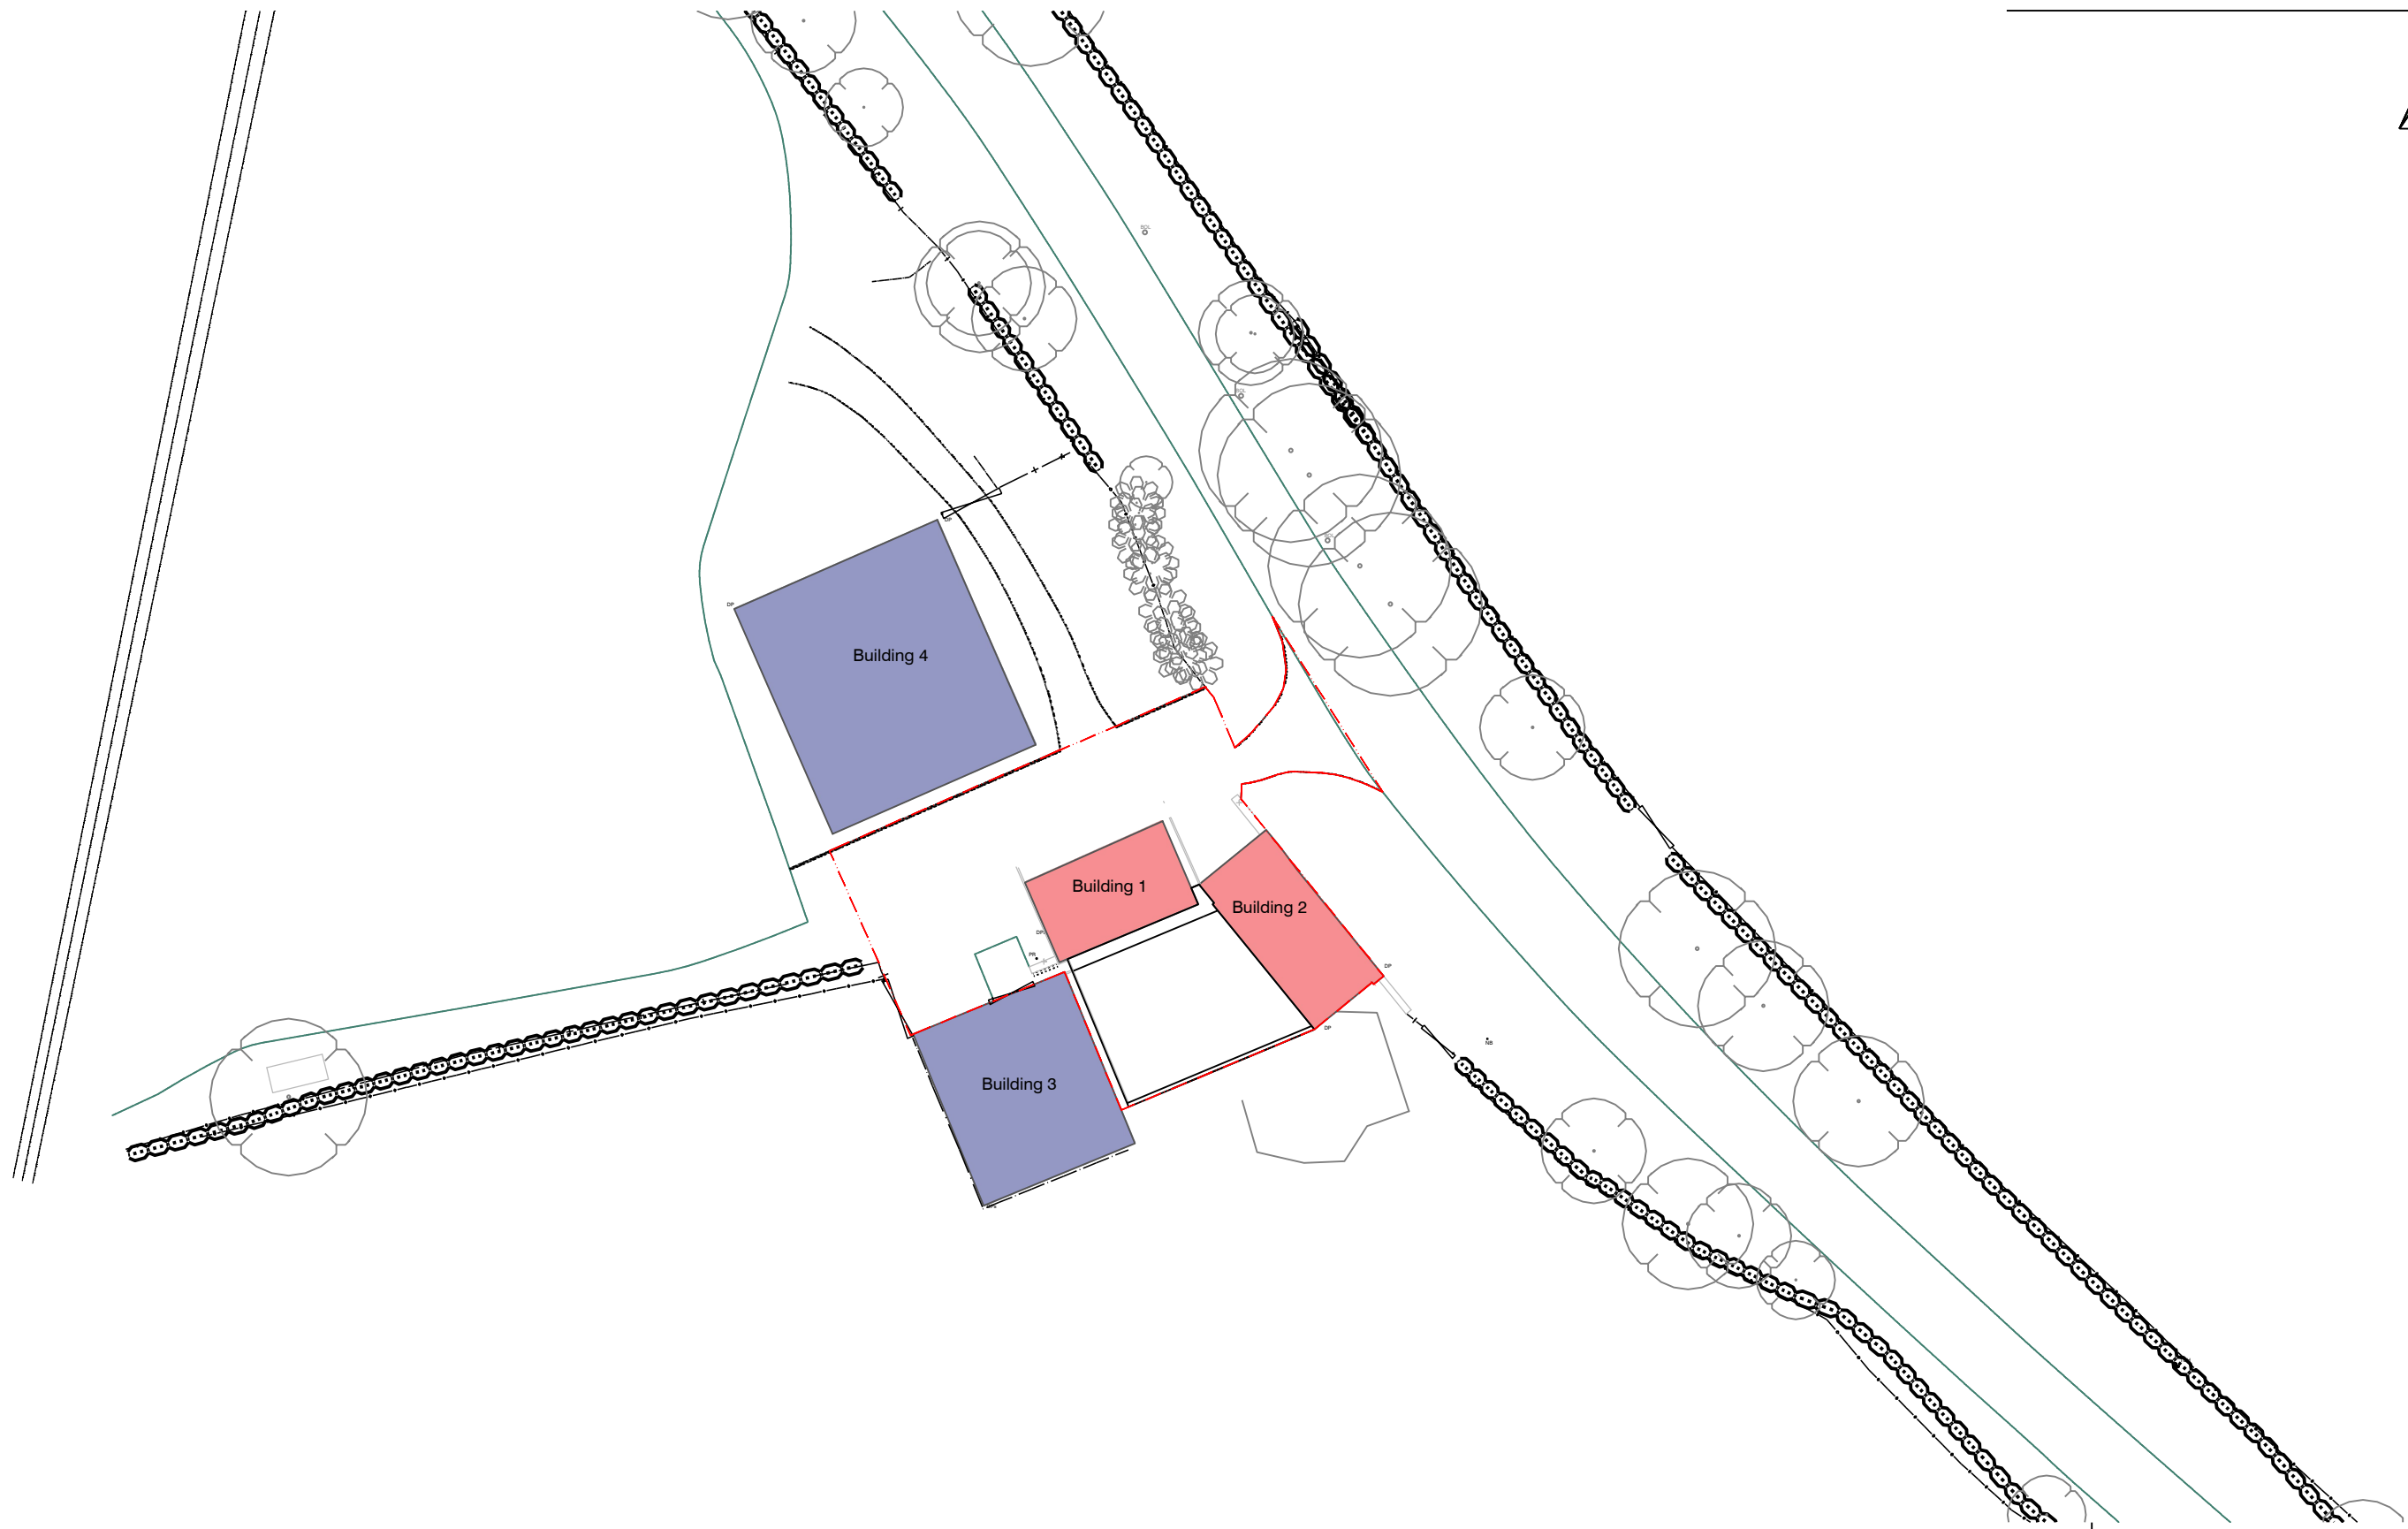

Do not scale from this drawing. Use figured dimensions only

Revision	Details	Date
/	First Issue	16.03.20

TE Architecture
Architecture & Design

The Studio @
Appletree Cottage
Sibford Gower
Oxfordshire
OX15 5RS

Email: info@tearchitecture.co.uk Tel: 01295 236200 / 07500 465555

Project:
Top Barn Farm, Sibford Gower

Drawing Title:
Existing Block Plan

Drawing Scale:
1:500

Paper Size:
A3

Job No: **19_015_** Drawing No: **003** Revision: **/**