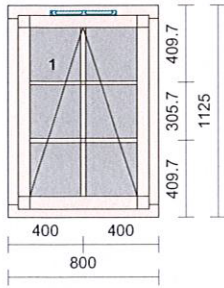

THE FINEST TIMBER WINDOWS & DOORS

Order confirmation : 1908073

(Please Note: Images viewed from outside. Arrow denotes hinge position)

Item	Quantity	Description	Per Item	Total
18	4 No.	GARDEN STUDIO Product: Conservation Casement Size: 800 mm x 1125 mm Weight: 36 kg Frame Timber: Laminated Larch / Engineered Hardwood Sash Timber: Laminated Larch Finish: 3 Coat Dual Colour Fr Out: BS4800 16 C 33 DUCK EGG BLUE Sa Out: BS4800 16 C 33 DUCK EGG BLUE Fr Ins: RAL 9003 Signal White Sa Ins: RAL 9003 Signal White Frame Width: Head 68 Cill 68 Left 68 Right 68 Sash Width: SNo Top Bottom Left Right 1 64 69 64 64 Frame Profile: Ovolo Sash Profile: Ovolo Sash Bar: 22mm Ovolo Applied Glazing Bars Sash: Conservation Casement Openings: Top Swing (RH Handle) Hardware: Lock - Standard Espag Hinges - T/Swing Ferritic - Standard Handle - Bulb Type Locking - Antique Brass T/vent - 4600 White + White Grille -- FSC Material Used -- Attachments: 40 x 32mm Head Drip 34 x 85mm Cill Extender + Window Board Groove Glass Specification: 1.1 4mm Clear Toughened / 16mm Argon / 4mm Clear Toughened Soft Coat Low-E PLUS Black WarmEdge Spacer (Std)		