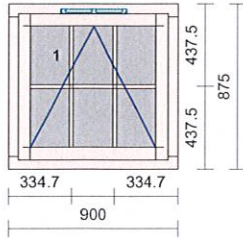

T: +44(0)1621 818155 F: +44(0)1621 818175

www.mumfordwood.com

THE FINEST TIMBER WINDOWS & DOORS

Order confirmation : 1908073

(Please Note: Images viewed from outside. Arrow denotes hinge position)

Item	Quantity	Description	Per Item	Total
22	1 No.	<p>GARDEN STUDIO</p> <p>Product: Conservation Casement Size: 900 mm x 875 mm Weight: 33 kg Frame Timber: Laminated Larch / Engineered Hardwood Sash Timber: Laminated Larch Finish: 3 Coat Dual Colour Fr Out: BS4800 16 C 33 DUCK EGG BLUE Sa Out: BS4800 16 C 33 DUCK EGG BLUE Fr Ins: RAL 9003 Signal White Sa Ins: RAL 9003 Signal White Frame Width: Head 68 Cill 68 Left 68 Right 68 Sash Width: SNo Top Bottom Left Right 1 64 69 64 64</p> <p>Frame Profile: Ovolo Sash Profile: Ovolo Sash Bar: 22mm Ovolo Applied Glazing Bars Sash: Conservation Casement Openings: Top Swing (RH Handle) Hardware: Lock - Standard Espag Hinges - T/Swing Ferritic - Standard Handle - Bulb Type Locking - Antique Brass T/vent - 4600 White + White Grille -- FSC Material Used -- Top Swing Size is suitable for Fire Escape.</p> <p>Attachments: 40 x 32mm Head Drip 34 x 85mm Cill Extender + Window Board Groove</p> <p>Glass Specification: 1.1 4mm Clear Toughened / 16mm Argon / 4mm Clear Toughened Soft Coat Low-E PLUS Black WarmEdge Spacer (Std)</p>		