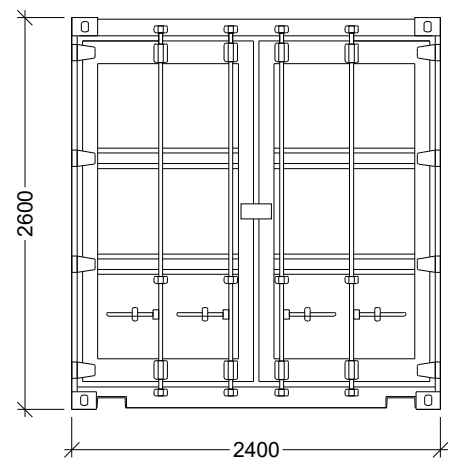

REAR VIEW

SIDE VIEW (LEFT)

ROOF VIEW

SIDE VIEW (RIGHT)

FRONT VIEW

Drawing No:	1939/D003	Project:	Duns Tew Energy Park
Revision:	v. 1	Drawing Title:	20 ft Storage Cont. Elevation Plan
Date:	19 Sep 2019	Scale:	1:50 @ A3