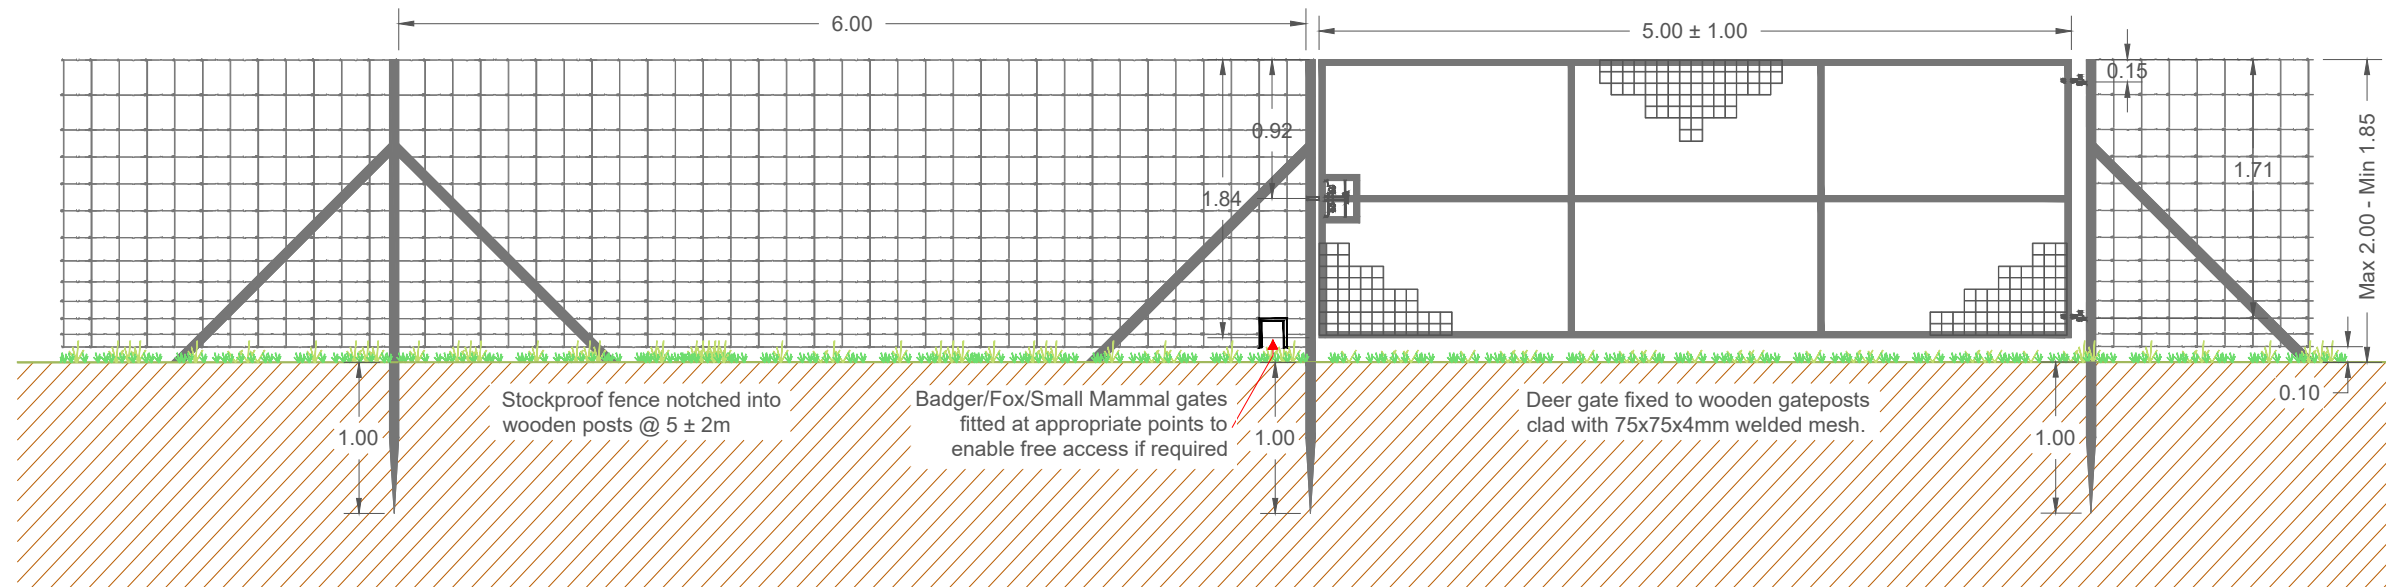

DETAIL DEER FENCE AND GATE

| | |
|----------------|----------------------|
| Drawing No: | 1939/D001 |
| Revision: | v.1 |
| Date: | 19 September 2019 |
| Project: | Duns Tew Energy Park |
| Drawing Title: | Security Fencing |
| Scale: | 1:50 @ A3 |

All dimensions in metres