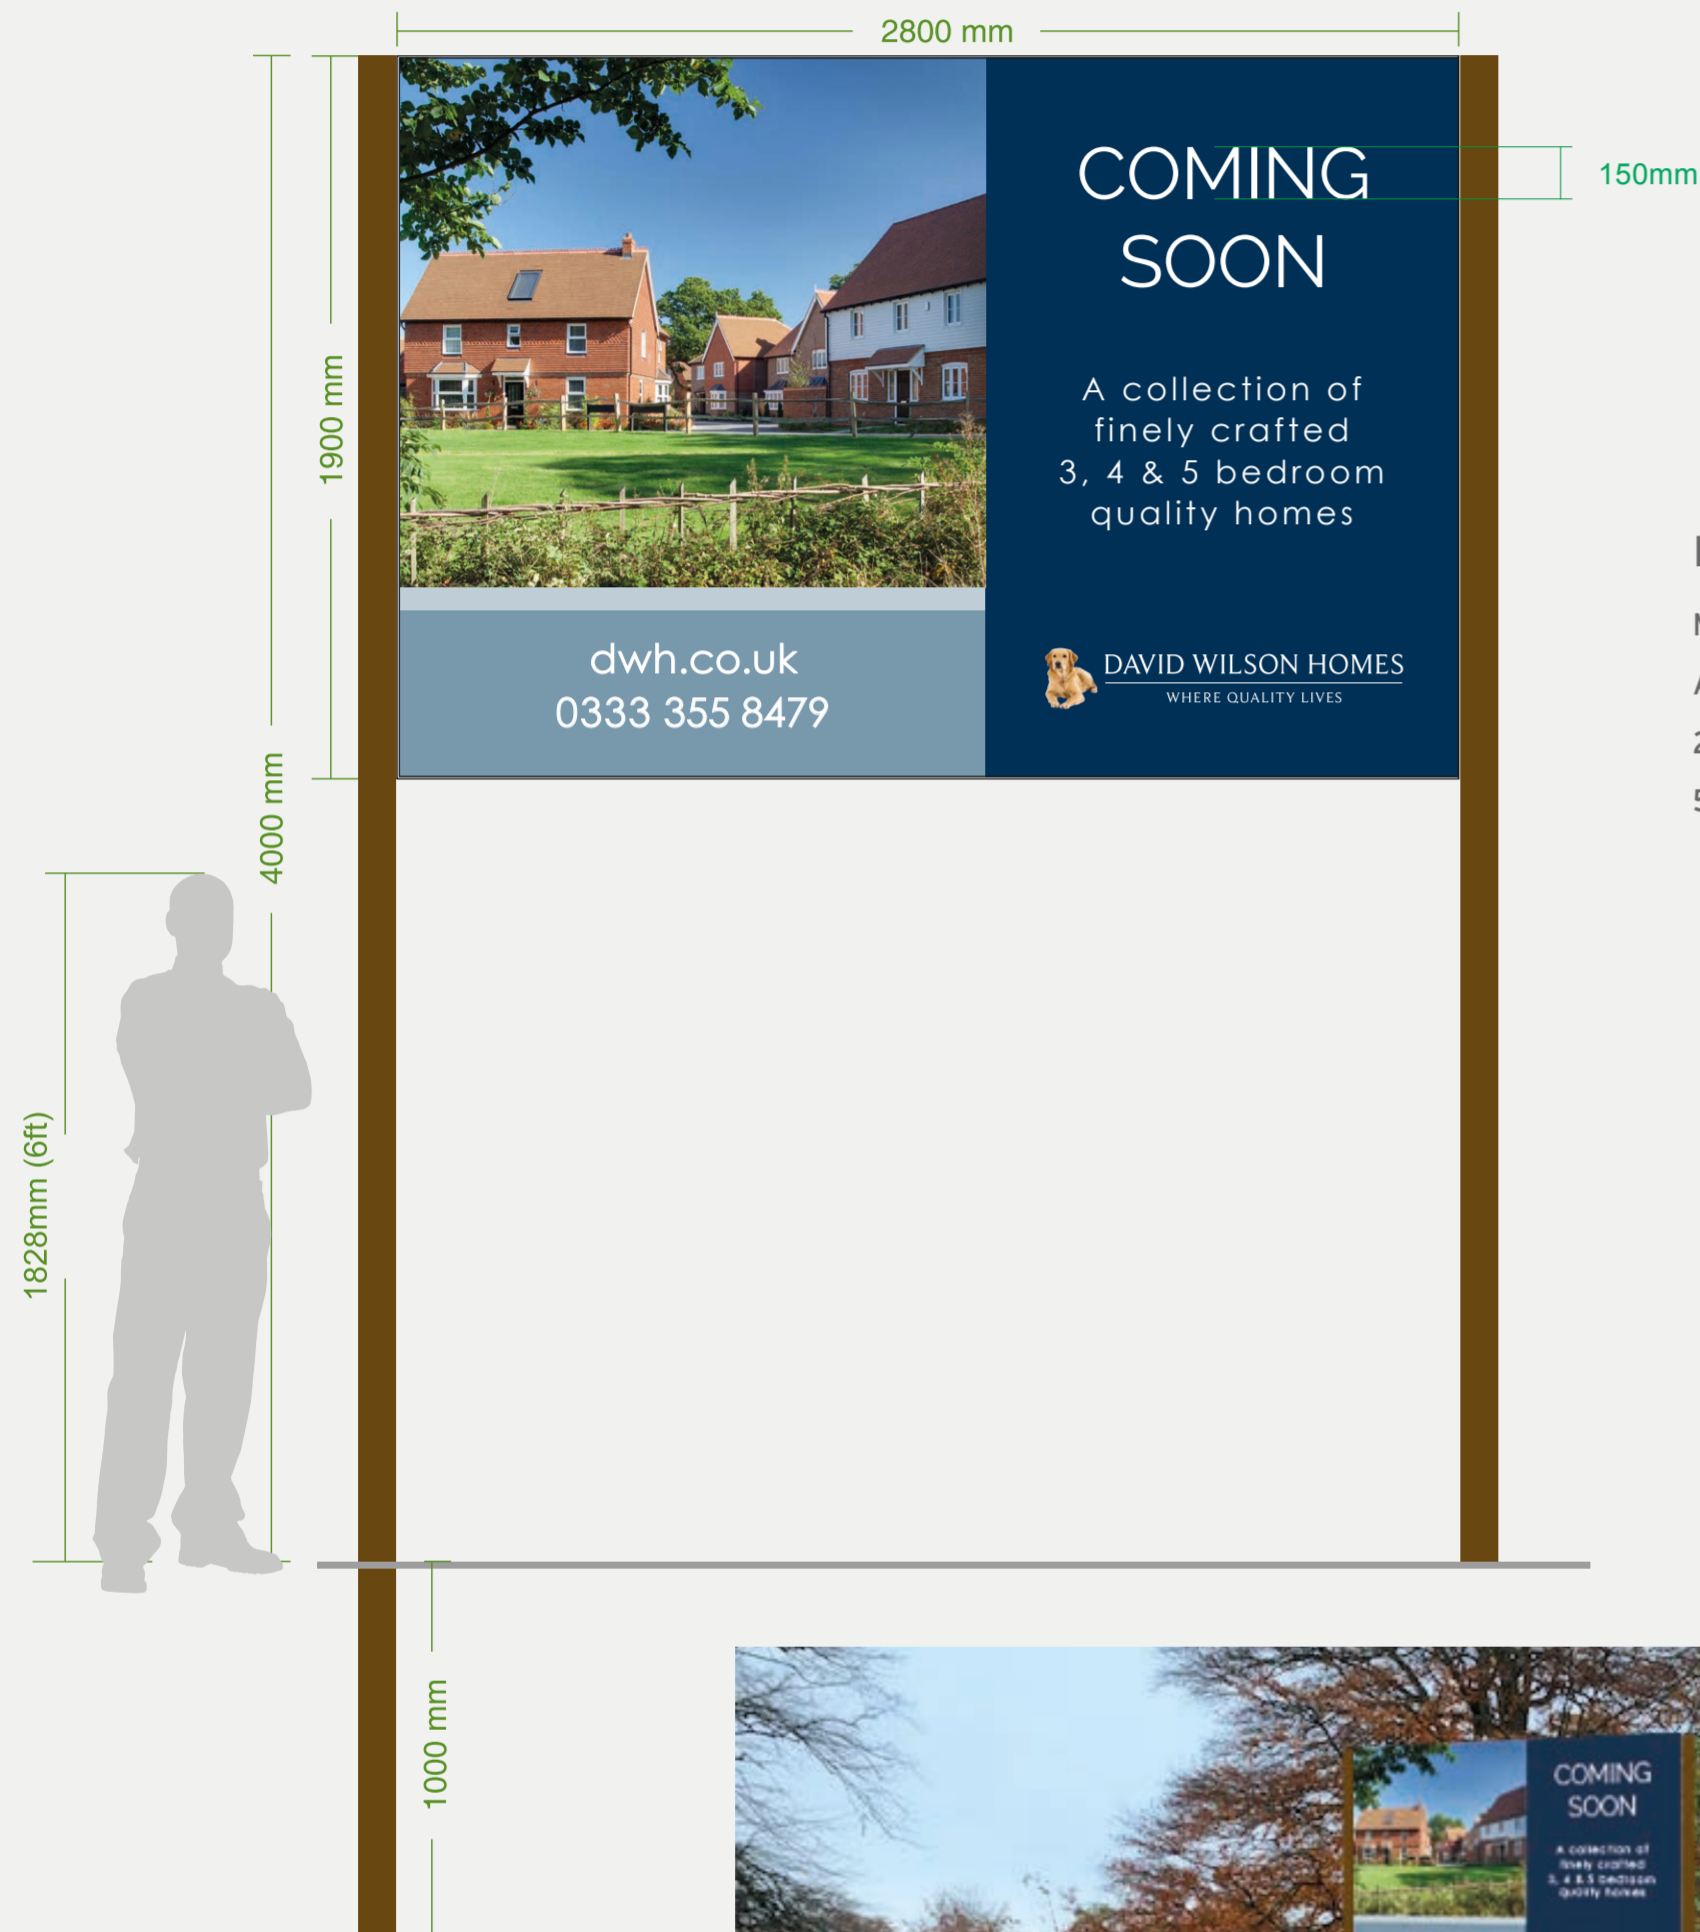

Item A - Quantity 1
MAIN SIGN MEDIUM - SINGLE-SIDED
ACM - Direct Digital Print graphics
2800mm x 1900mm
5m - 100mm x 100mm Wood effect aluminium posts