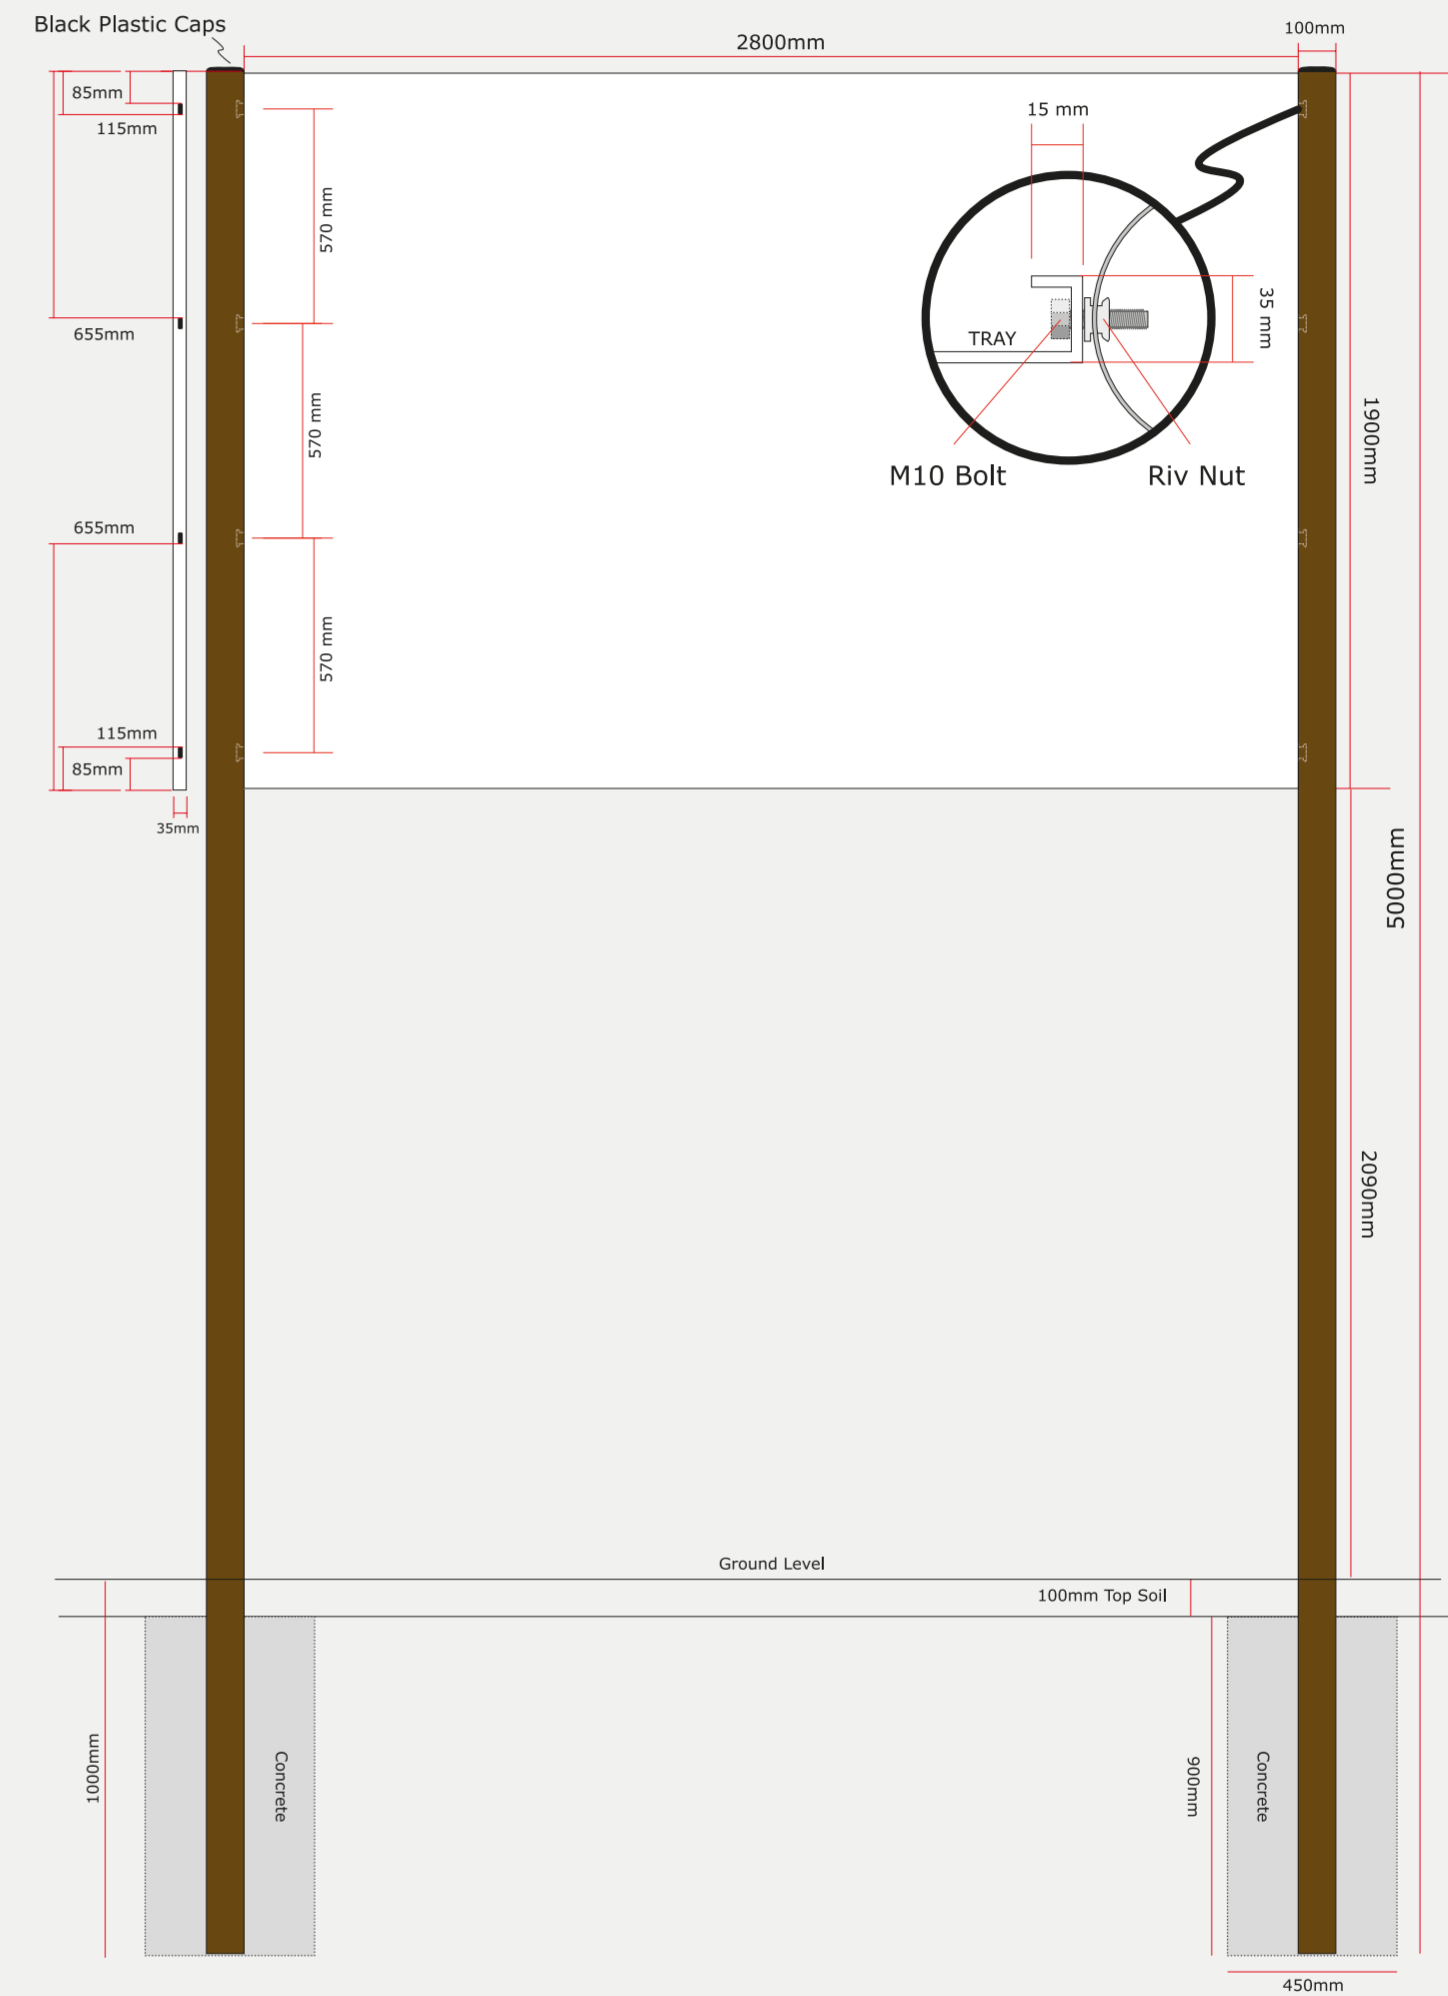

** Photo visual for guidance only **

Size shown is approximate, final position to be confirmed prior to installation.