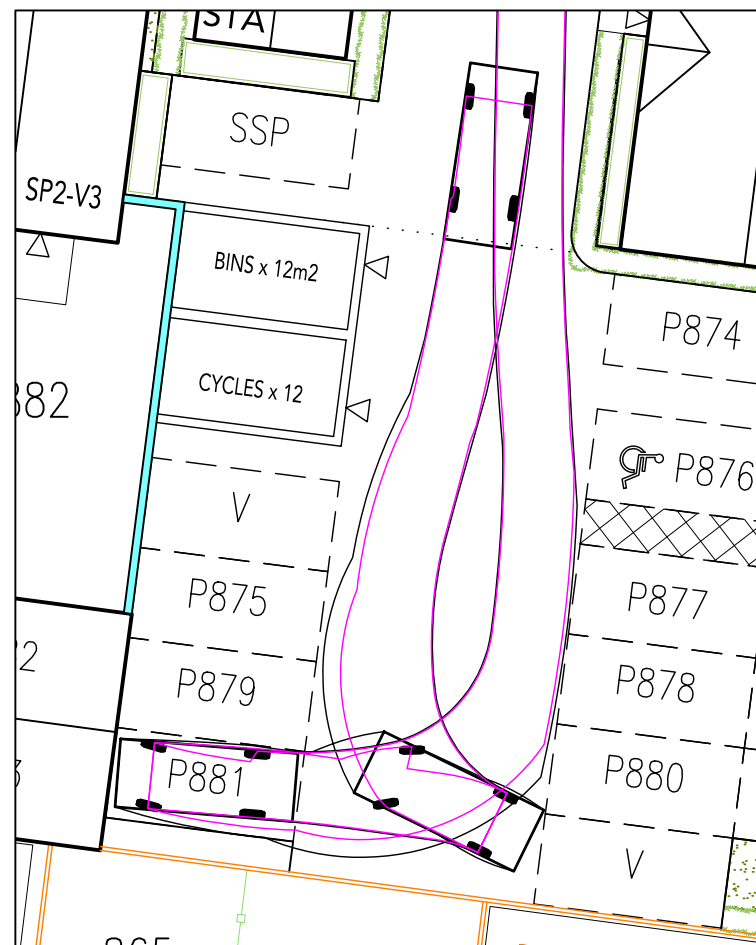

REVISIONS:

- A. 2019-10-03. Plot numbers, title and drawing number updated. MED

# LEGEND

Estate Car (2006)	
Overall Length	4.710m
Overall Width	1.804m
Overall Body Height	1.442m
Min Body Ground Clearance	0.207m
Max Track Width	1.756m
Lock to lock time	4.00s
Kerb to Kerb Turning Radius	5.950m