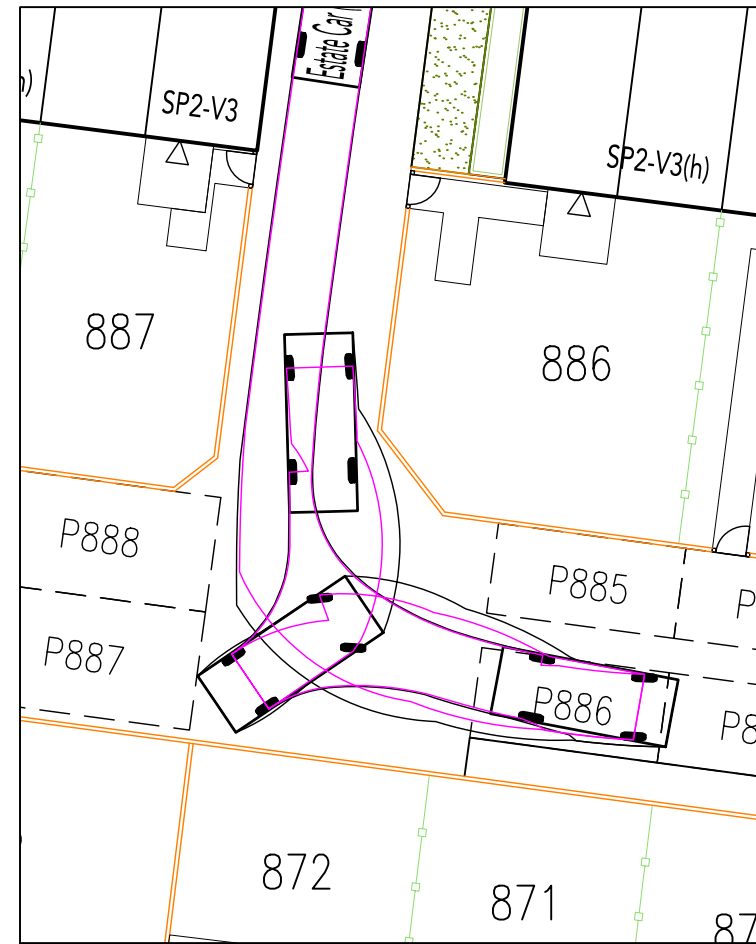

REVISIONS:

- A. 2019-10-03. Plot numbers, title and drawing number updated. MED

# LEGEND

Estate Car (2006)	
Overall Length	4.710m
Overall Width	1.804m
Overall Body Height	1.442m
Min Body Ground Clearance	0.207m
Max Track Width	1.756m
Lock to lock time	4.00s
Kerb to Kerb Turning Radius	5.950m