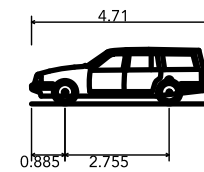

# LEGEND

Estate Car (2006)	
Overall Length	4.710m
Overall Width	1.804m
Overall Body Height	1.442m
Min Body Ground Clearance	0.207m
Max Track Width	1.756m
Lock to lock time	4.00s
Kerb to Kerb Turning Radius	5.950m