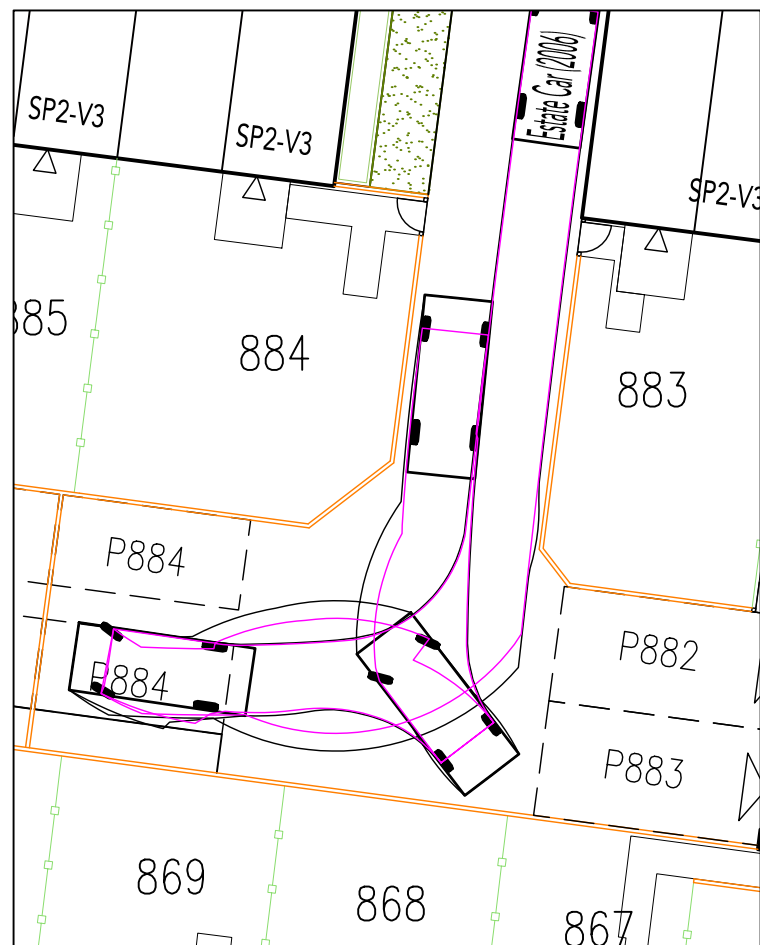

REVISIONS:

- A. 2019-10-03. Plot numbers, title and drawing number updated. MED

# LEGEND

Estate Car (2006)	
Overall Length	4.710m
Overall Width	1.804m
Overall Body Height	1.442m
Min Body Ground Clearance	0.207m
Max Track Width	1.756m
Lock to lock time	4.00s
Kerb to Kerb Turning Radius	5.950m