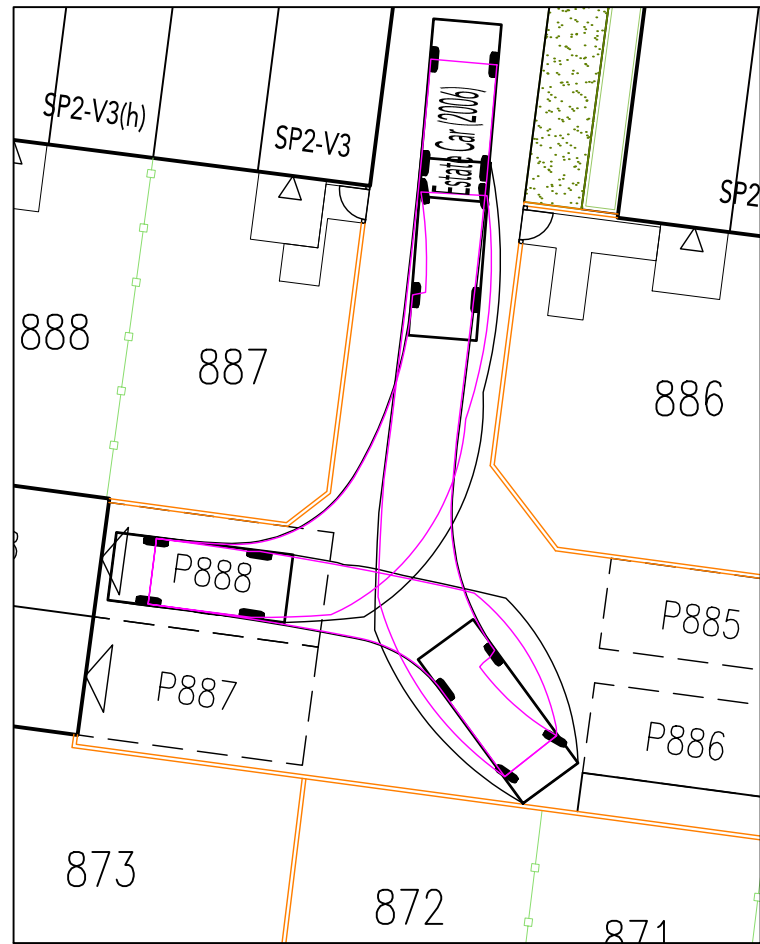

REVISIONS:

- A. 2019-10-03. Plot numbers, title and drawing number updated. MED

# LEGEND

Estate Car (2006)	
Overall Length	4.710m
Overall Width	1.804m
Overall Body Height	1.442m
Min Body Ground Clearance	0.207m
Max Track Width	1.756m
Lock to lock time	4.00s
Kerb to Kerb Turning Radius	5.950m