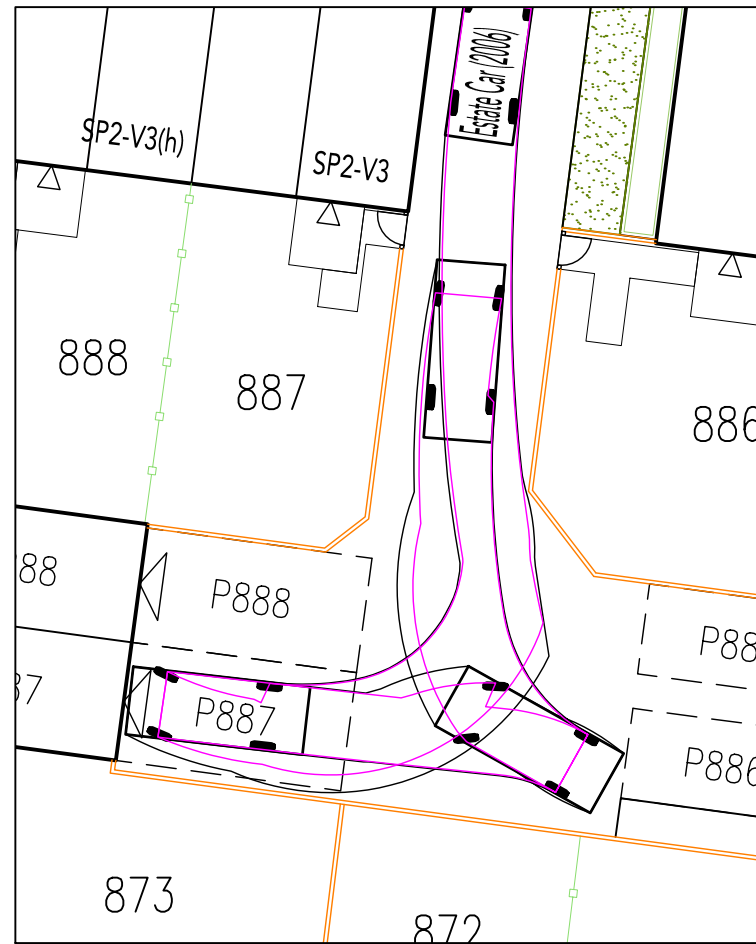

REVISIONS:

- A. 2019-10-03. Plot numbers, title and drawing number updated. MED

# LEGEND

Estate Car (2006)	
Overall Length	4.710m
Overall Width	1.804m
Overall Body Height	1.442m
Min Body Ground Clearance	0.207m
Max Track Width	1.756m
Lock to lock time	4.00s
Kerb to Kerb Turning Radius	5.950m