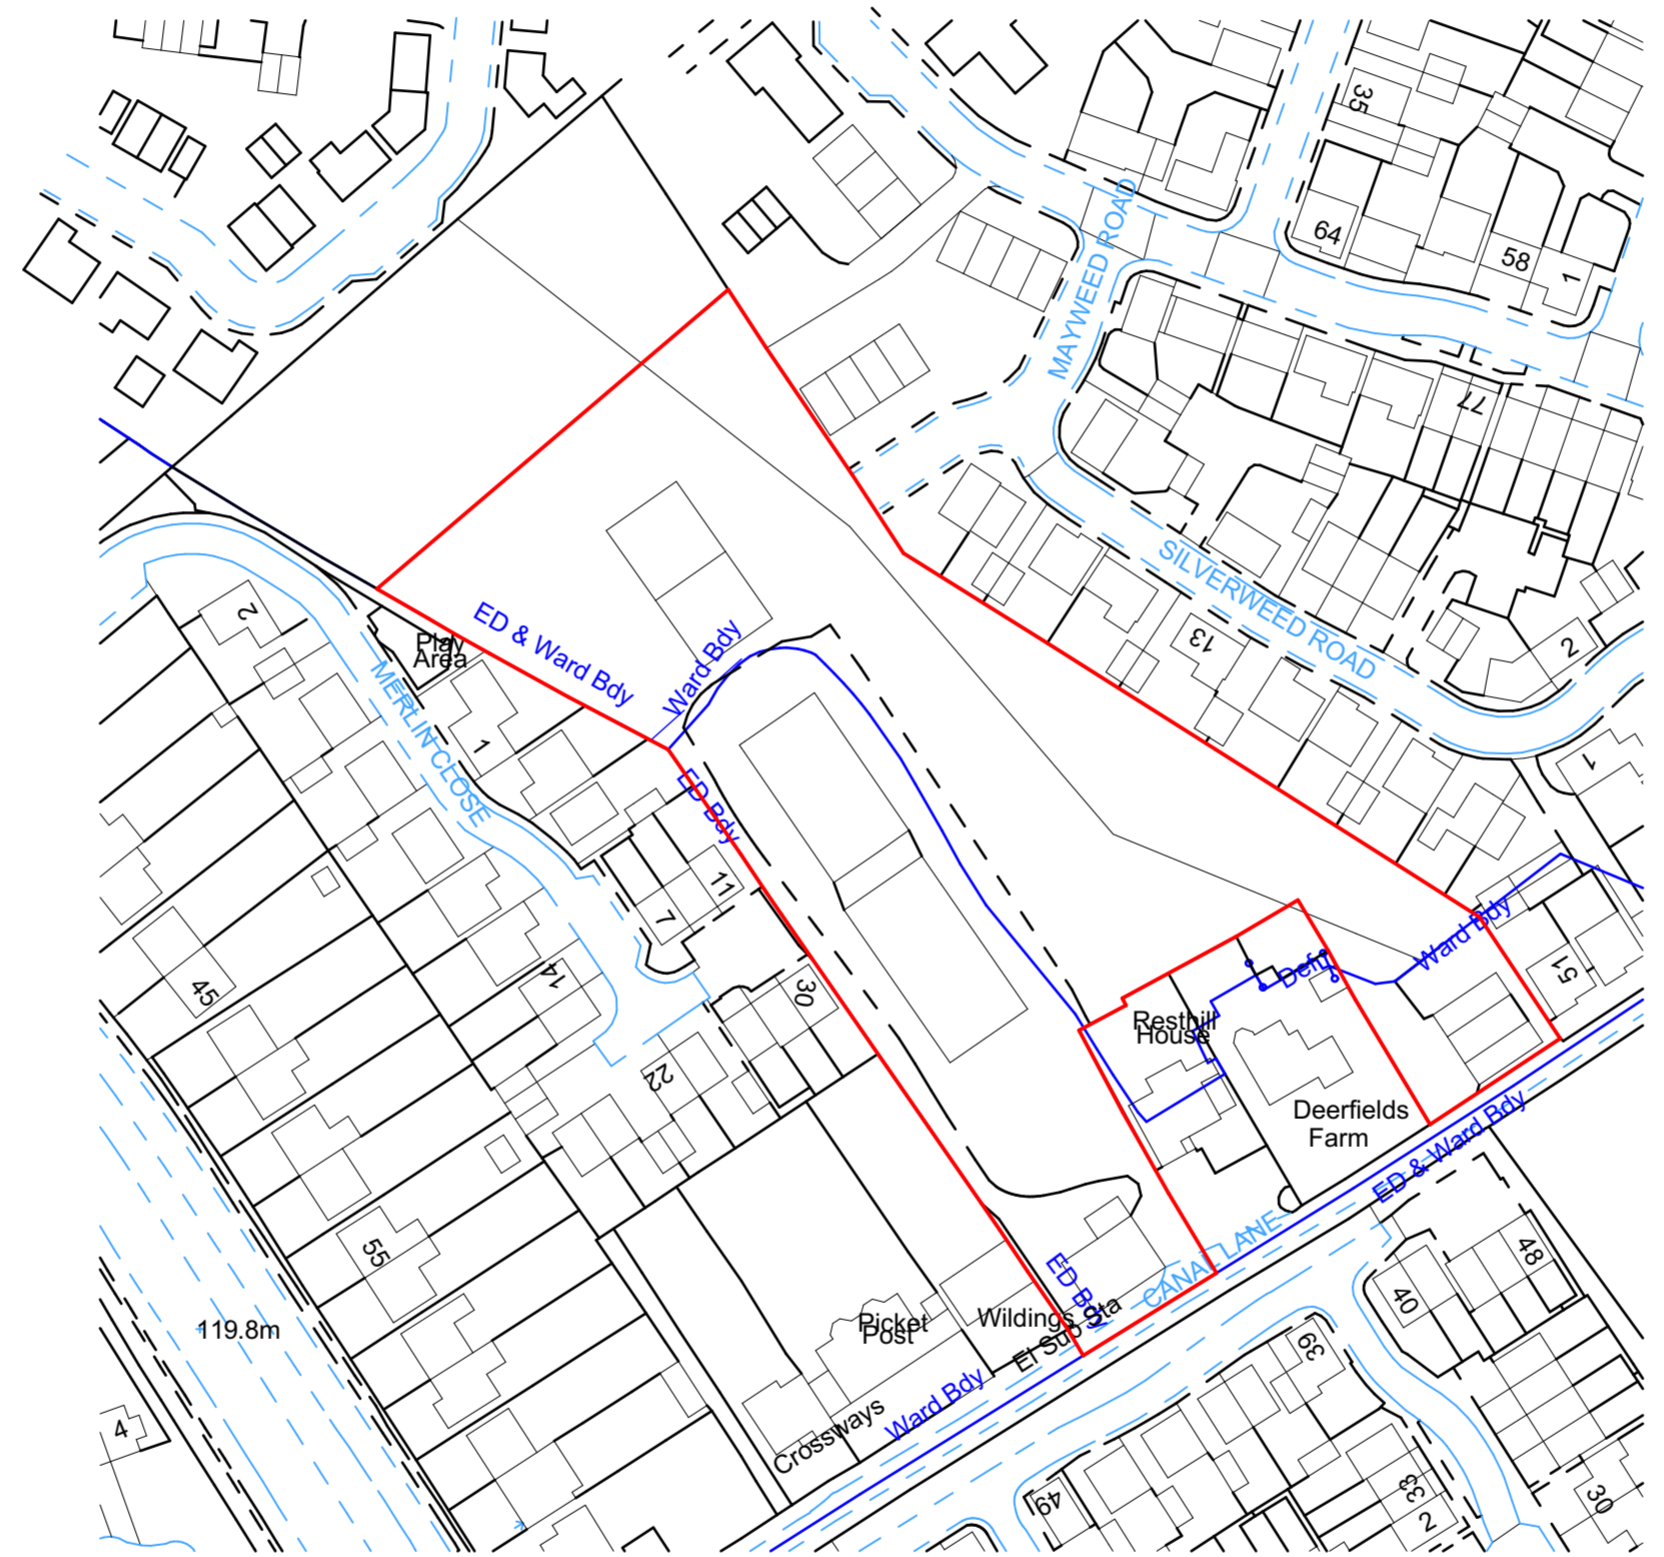

Issue Status			
This drawing is copyright. Only figured dimensions to be worked to.			
Revision	Drawn	Check	Date

1 Location Plan 1:1250

SCALE 1:1250  
0 30 60m

client <b>Mr Nigel Morris</b>	
project <b>Land at Deerfields Farm Canal Lane Banbury</b>	
drawing <b>Location Plan</b>	
date <b>27.09.19</b>	scale @ A2 <b>1:1250</b>
drawn <b>GR</b>	checked by

19	24	01
----	----	----