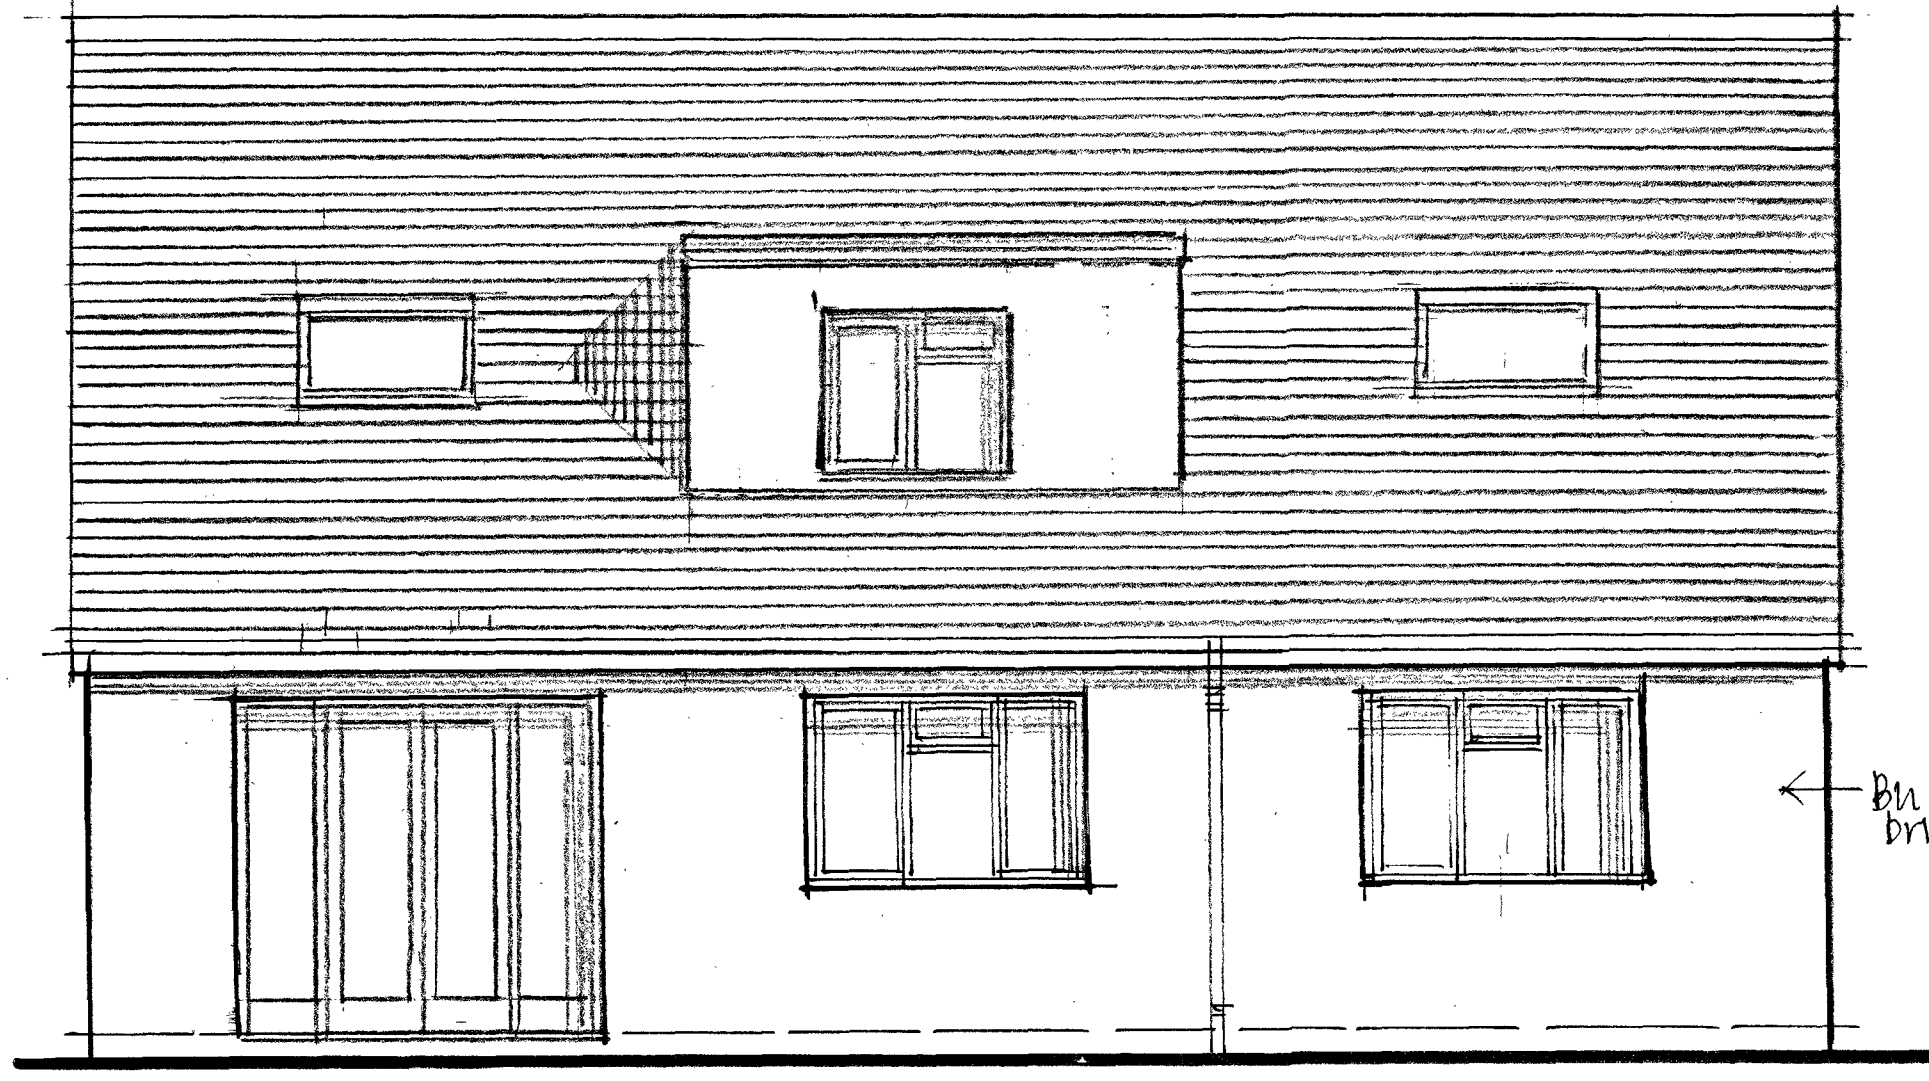

EAST ELEVATION

WEST ELEVATION

NORTH ELEVATION

GROUND FLOOR PLAN

FIRST FLOOR PLAN

SOUTH ELEVATION

**RICHARD MERRETT + ARCHITECT**  
 6 Chapel Gardens, Stretton on Fosse, Moreton in Marsh, GL669SL  
 Tel 01608 662078 e-mail merrettarc@btinternet.com

PROPOSED ALTERATIONS AND CONSTRUCTION OF NEW ROOF TO PROVIDE  
 ADDITIONAL BEDROOMS AT  
**THE BUNGALOW, WHITE POST ROAD, BODICOTE, OX154BN**

Client **MS DEBBIE WHITFORD**  
 Drawing **PROPOSED PLANS AND ELEVATIONS**  
 Date **September 2019** Drawing no **2019-20/12/2**  
 Scales **1:50 @ A1**