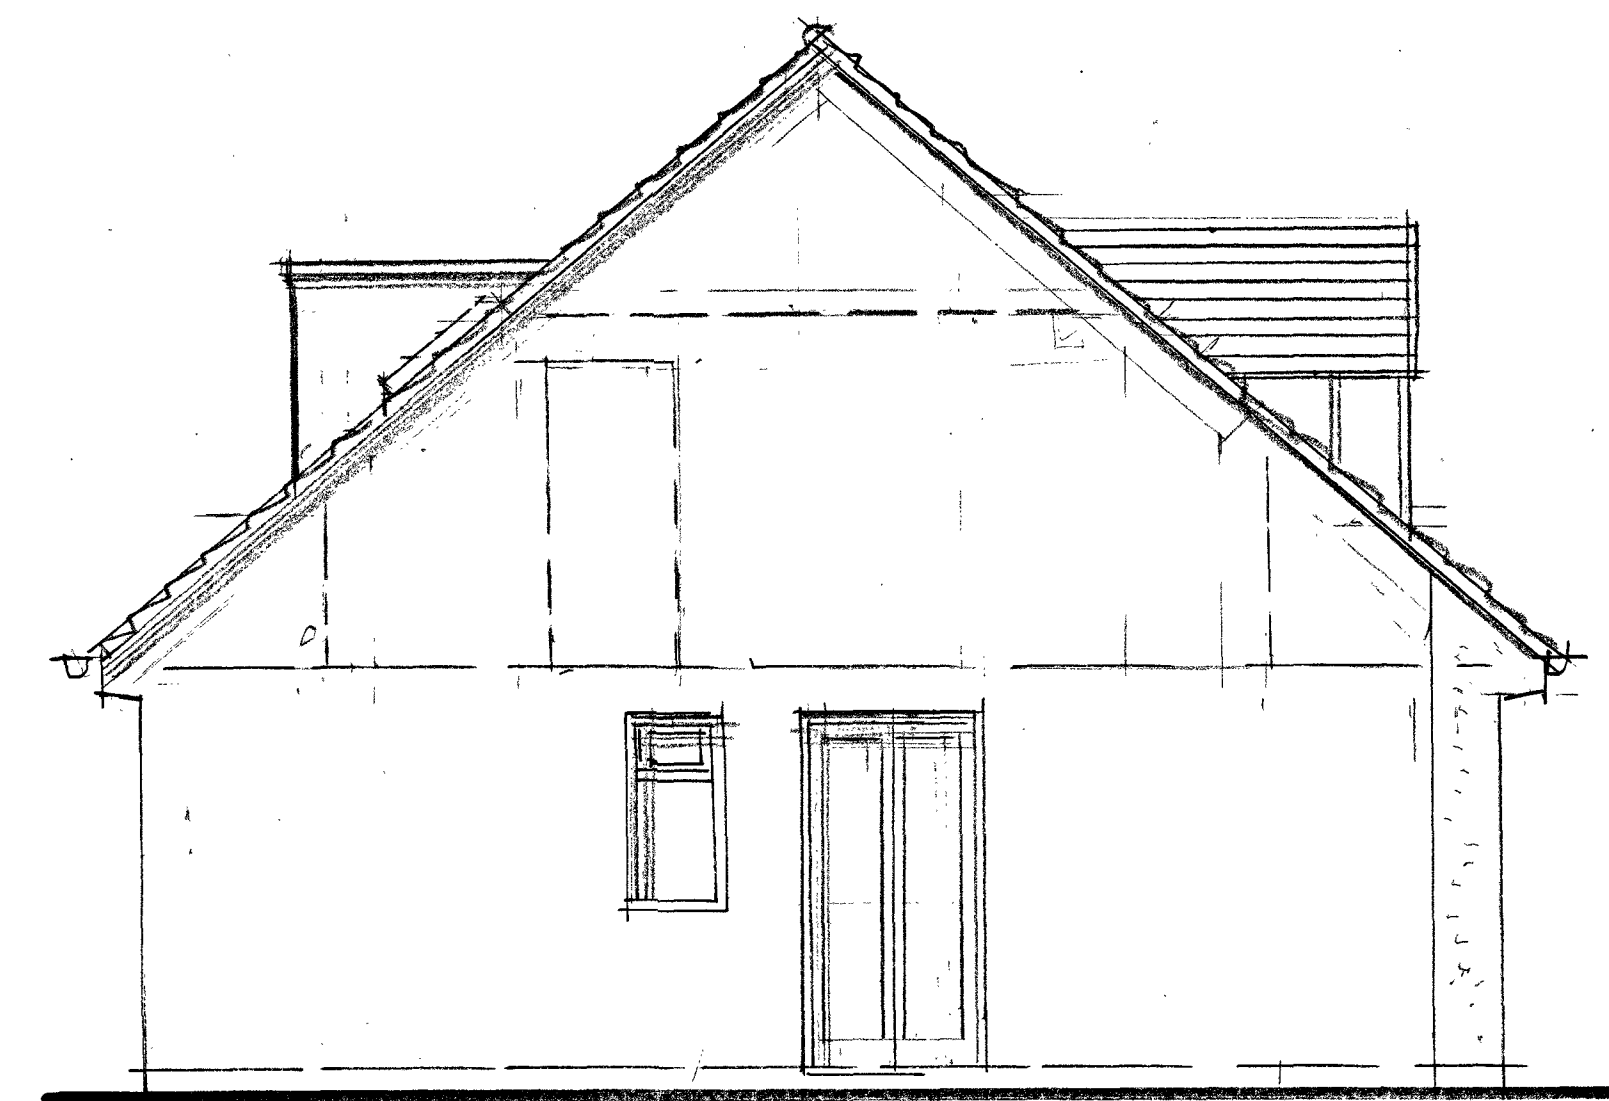

EAST ELEVATION

WEST ELEVATION

NORTH ELEVATION

GROUND FLOOR PLAN

FIRST FLOOR PLAN

SOUTH ELEVATION

**RICHARD MERRETT + ARCHITECT**  
 6 Chapel Gardens, Stretton on Fosse, Moreton in Marsh, GL669SL  
 Tel 01608 662078 e-mail merrettarc@btinternet.com

PROPOSED ALTERATIONS AND CONSTRUCTION OF NEW ROOF TO PROVIDE  
 ADDITIONAL BEDROOMS AT  
**THE BUNGALOW, WHITE POST ROAD, BODICOTE, OX154BN**

Client **MS DEBBIE WHITFORD**  
 Drawing **PROPOSED PLANS AND ELEVATIONS**  
 Date **September 2019** Drawing no **2019-20/12/2**  
 Scales **1:50 @ A1**