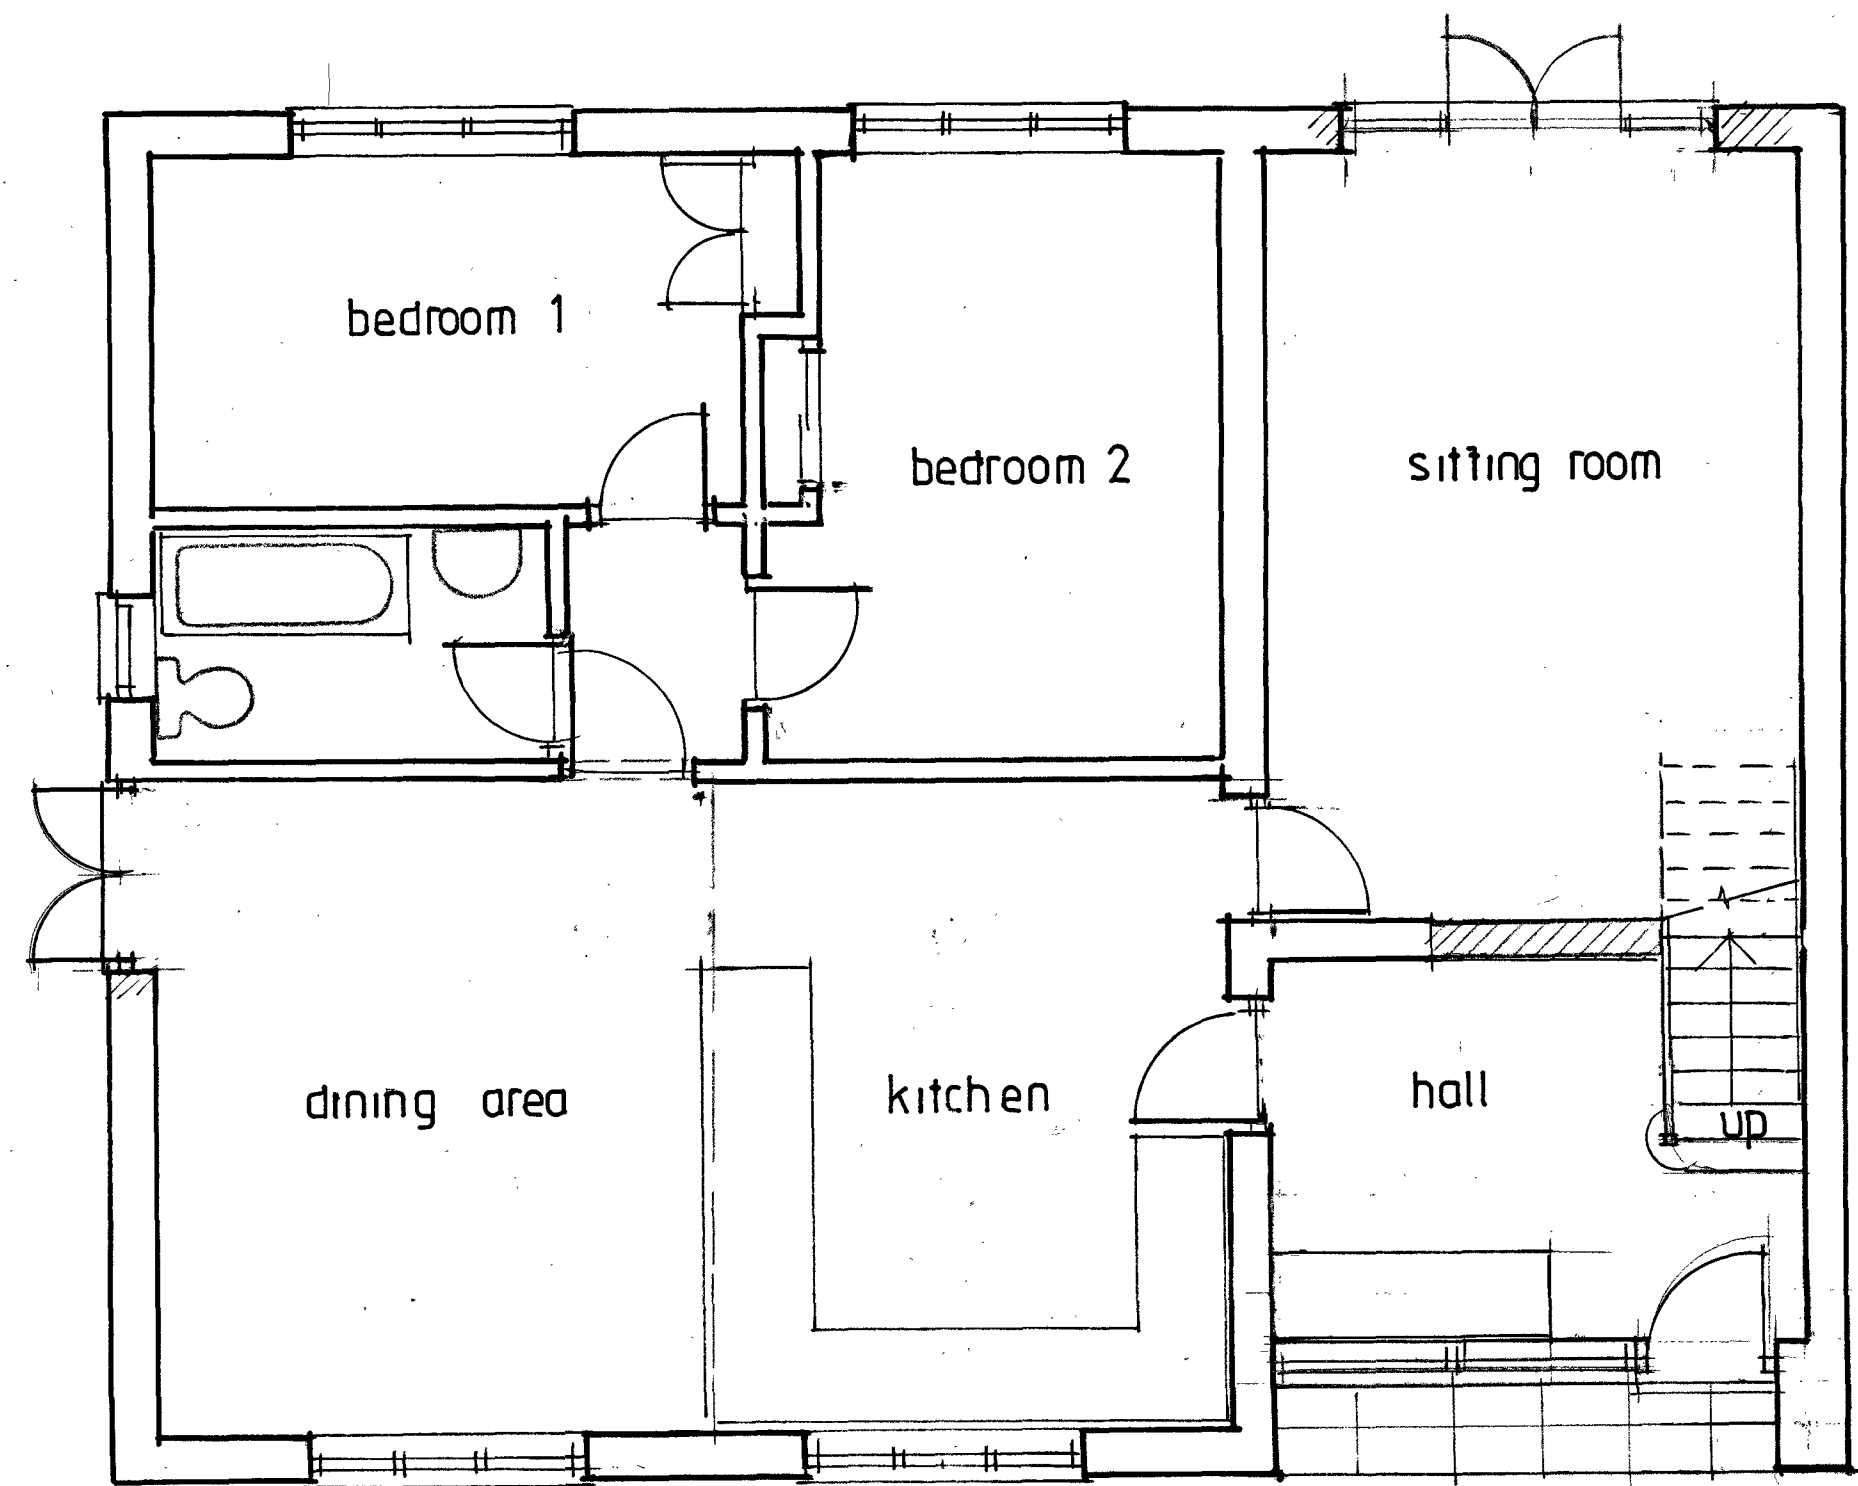

EAST ELEVATION

WEST ELEVATION

NORTH ELEVATION

GROUND FLOOR PLAN

FIRST FLOOR PLAN

SOUTH ELEVATION

**RICHARD MERRETT + ARCHITECT**  
 6 Chapel Gardens, Stretton on Fosse, Moreton in Marsh, GL669SL  
 Tel 01608 662078 e-mail merrettarc@btinternet.com

PROPOSED ALTERATIONS AND CONSTRUCTION OF NEW ROOF TO PROVIDE  
 ADDITIONAL BEDROOMS AT  
**THE BUNGALOW, WHITE POST ROAD, BODICOTE, OX154BN**

Client **MS DEBBIE WHITFORD**  
 Drawing **PROPOSED PLANS AND ELEVATIONS**  
 Date **September 2019** Drawing no **2019-20/12/2**  
 Scales **1:50 @ A1**