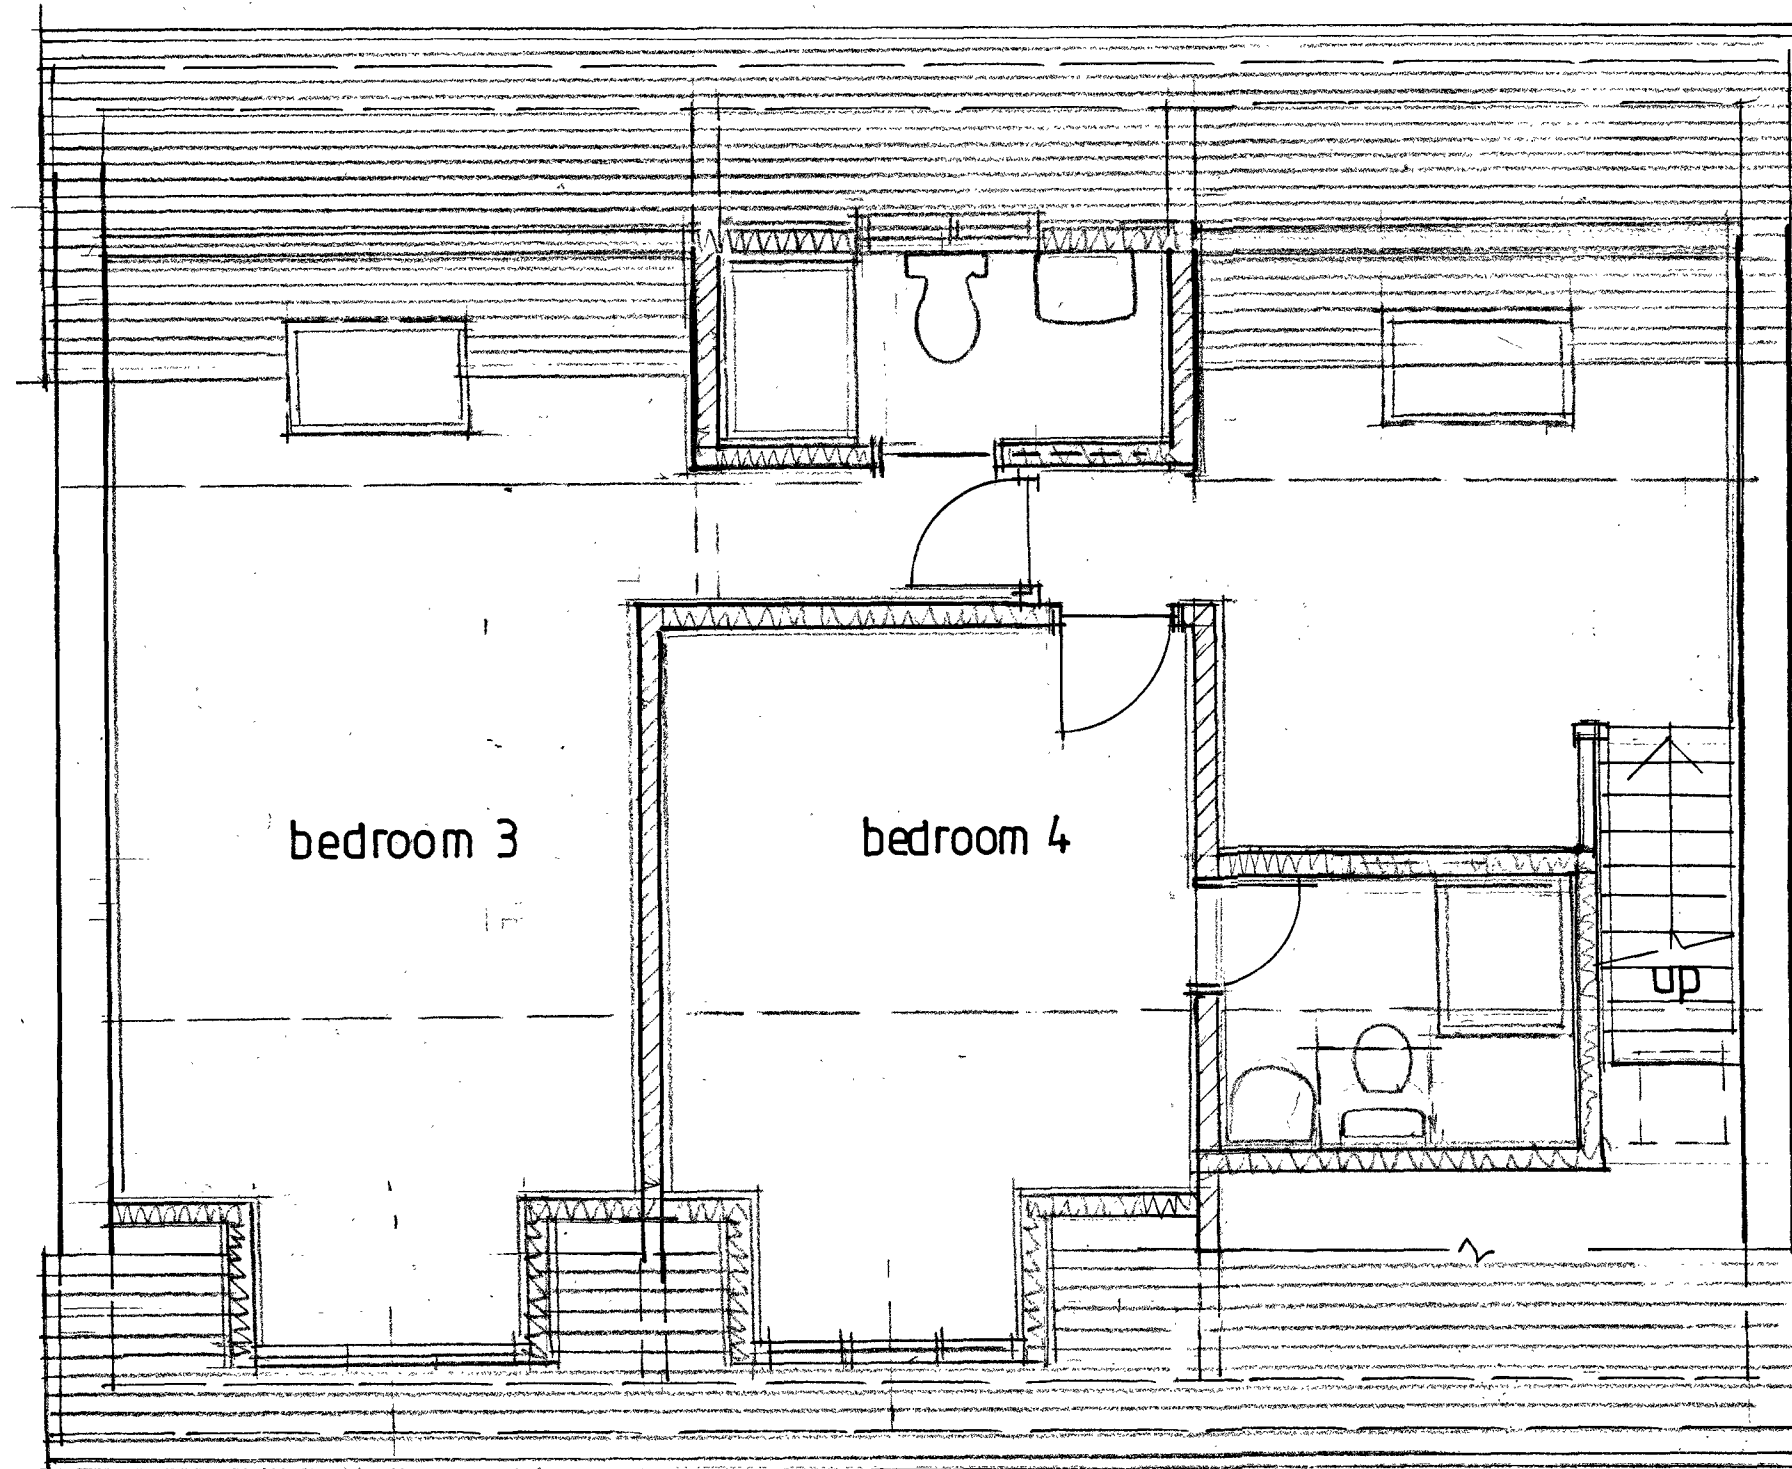

EAST ELEVATION

WEST ELEVATION

NORTH ELEVATION

GROUND FLOOR PLAN

FIRST FLOOR PLAN

SOUTH ELEVATION

**RICHARD MERRETT + ARCHITECT**  
 6 Chapel Gardens, Stretton on Fosse, Moreton in Marsh, GL669SL  
 Tel 01608 662078 e-mail merrettarc@btinternet.com

PROPOSED ALTERATIONS AND CONSTRUCTION OF NEW ROOF TO PROVIDE  
 ADDITIONAL BEDROOMS AT  
**THE BUNGALOW, WHITE POST ROAD, BODICOTE, OX154BN**

Client **MS DEBBIE WHITFORD**  
 Drawing **PROPOSED PLANS AND ELEVATIONS**  
 Date **September 2019** Drawing no **2019-20/12/2**  
 Scales **1:50 @ A1**