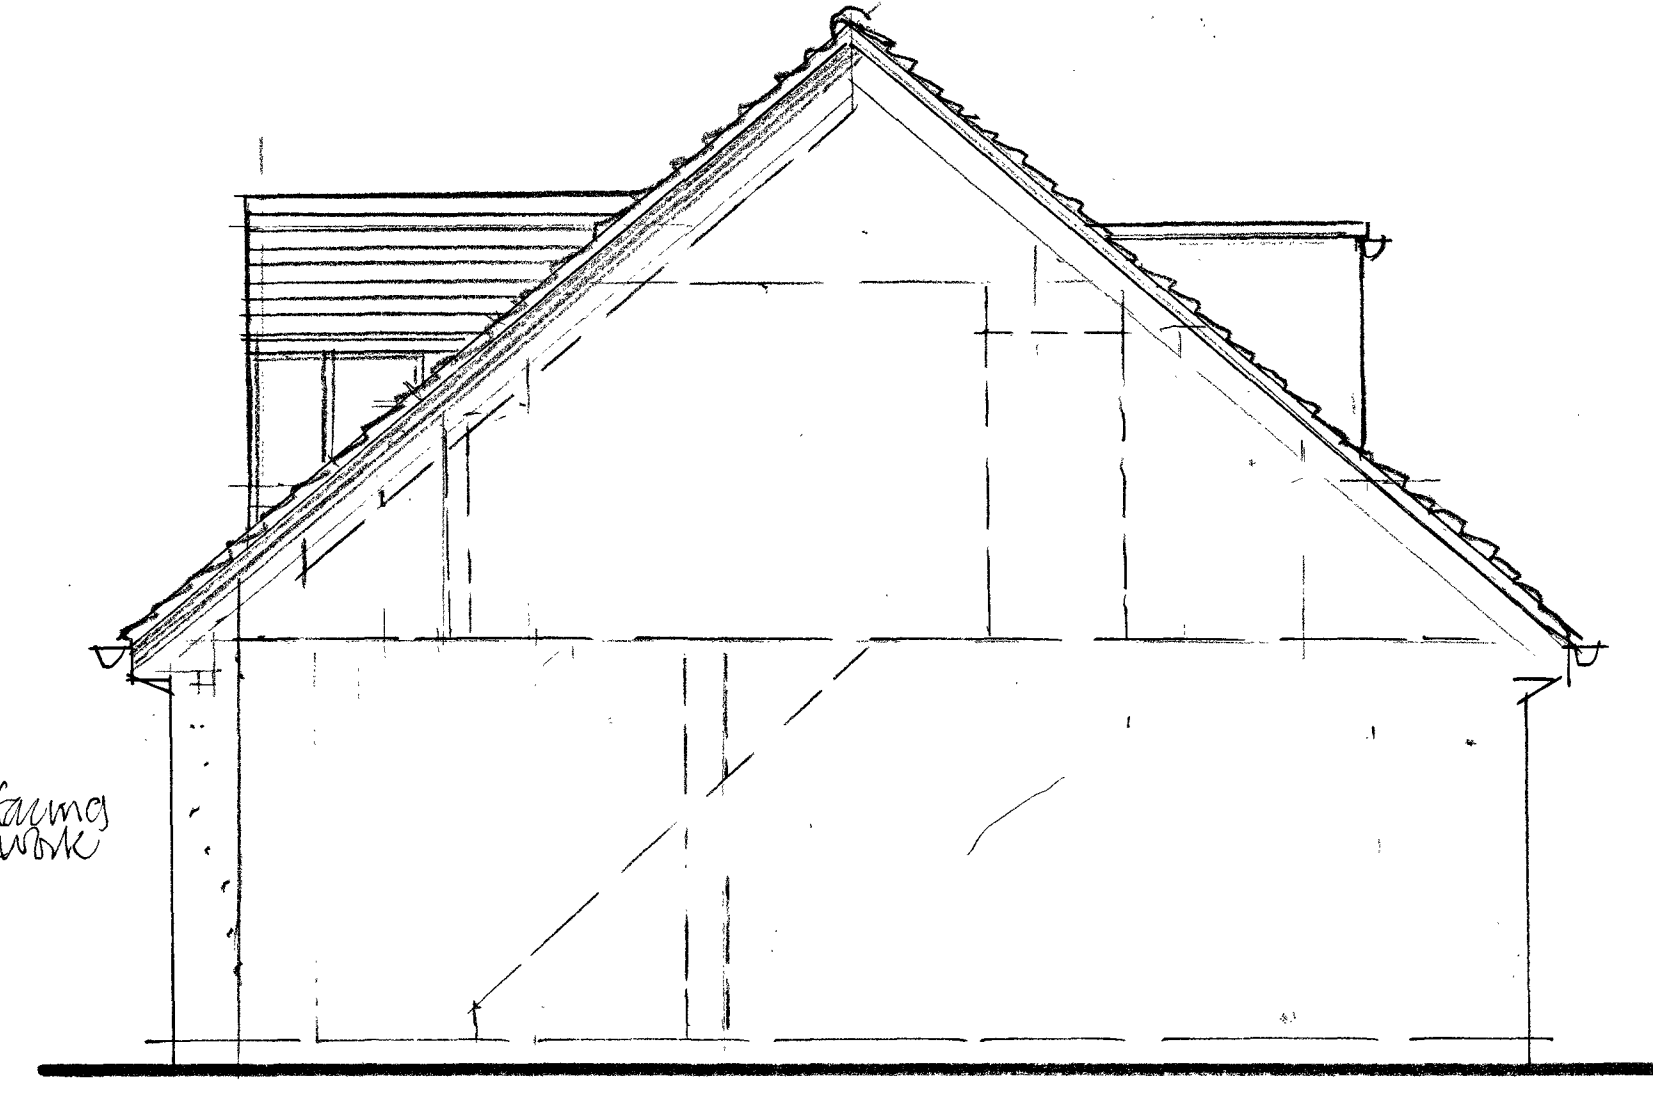

EAST ELEVATION

WEST ELEVATION

NORTH ELEVATION

GROUND FLOOR PLAN

FIRST FLOOR PLAN

SOUTH ELEVATION

**RICHARD MERRETT + ARCHITECT**  
 6 Chapel Gardens, Stretton on Fosse, Moreton in Marsh, GL669SL  
 Tel 01608 662078 e-mail merrettarc@btinternet.com

PROPOSED ALTERATIONS AND CONSTRUCTION OF NEW ROOF TO PROVIDE  
 ADDITIONAL BEDROOMS AT  
**THE BUNGALOW, WHITE POST ROAD, BODICOTE, OX154BN**

Client **MS DEBBIE WHITFORD**  
 Drawing **PROPOSED PLANS AND ELEVATIONS**  
 Date **September 2019** Drawing no **2019-20/12/2**  
 Scales **1:50 @ A1**