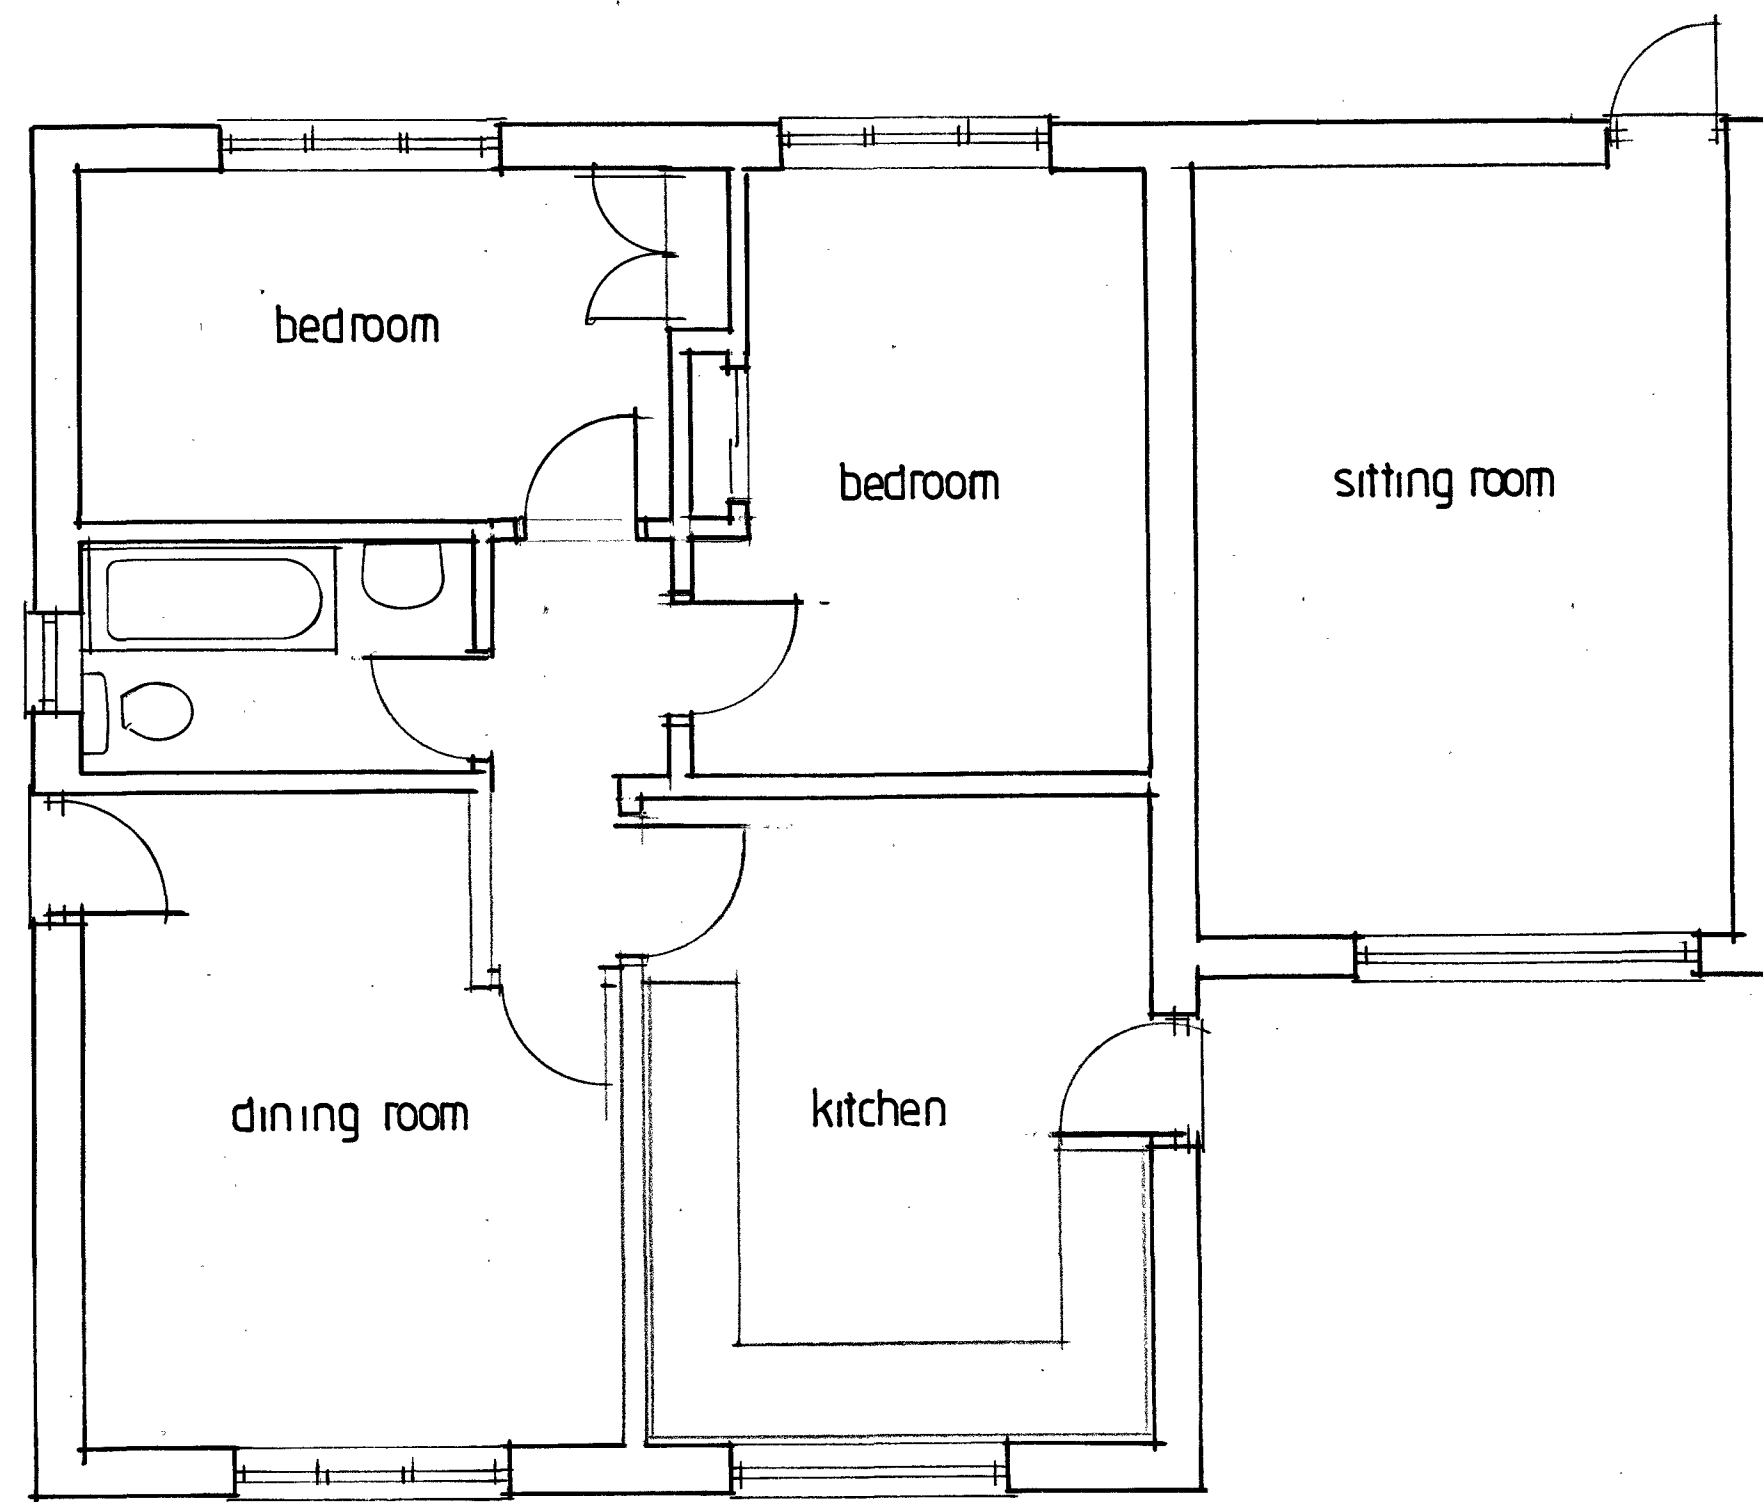

EAST ELEVATION

WEST ELEVATION

NORTH ELEVATION

GROUND FLOOR PLAN

ROOF PLAN

SOUTH ELEVATION

**RICHARD MERRETT + ARCHITECT**  
 6 Chapel Gardens, Stretton on Fosse, Moreton in Marsh, GL569SL  
 Tel 01608 662078 e-mail merrettarc@btinternet.com

PROPOSED ALTERATIONS AND CONSTRUCTION OF NEW ROOF TO PROVIDE  
 ADDITIONAL BEDROOMS AT  
**THE BUNGALOW, WHITE POST ROAD, BODICOTE, OX154BN**

Client **MS DEBBIE WHITFORD**  
 Drawing **EXISTING PLAN AND ELEVATIONS**  
 Date **September 2019** Drawing no **2019-20/12/1**  
 Scales **1:50 @ A1**