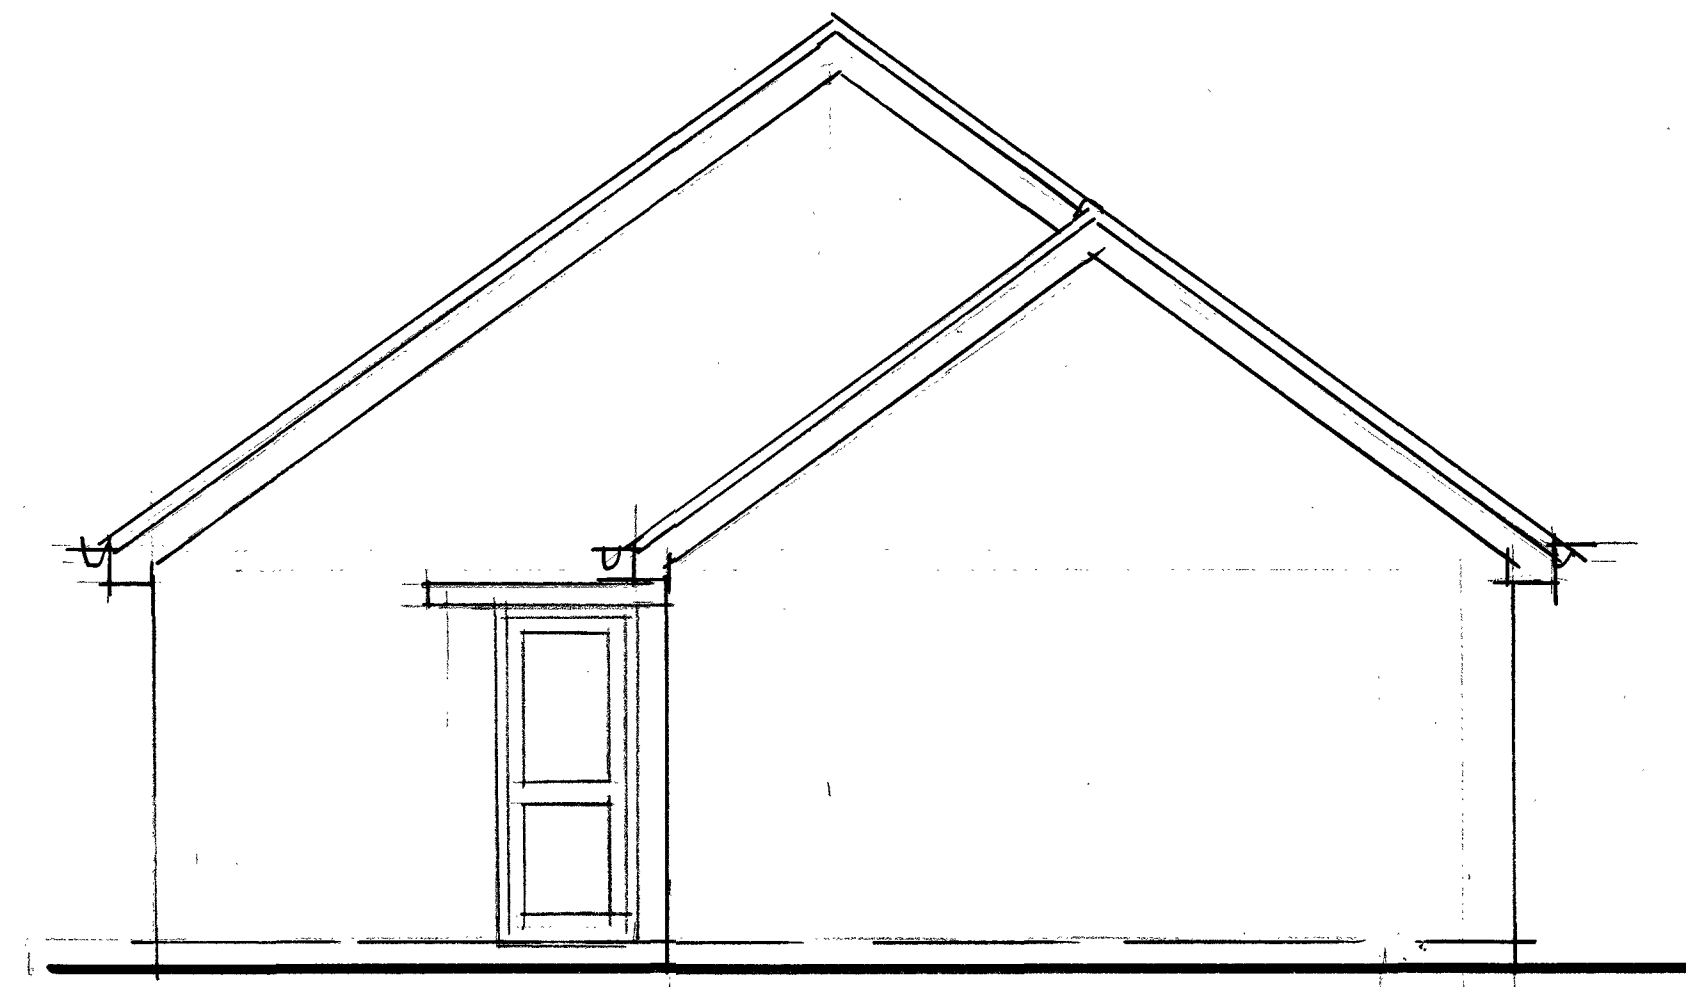

EAST ELEVATION

WEST ELEVATION

NORTH ELEVATION

GROUND FLOOR PLAN

ROOF PLAN

SOUTH ELEVATION

**RICHARD MERRETT + ARCHITECT**  
 6 Chapel Gardens, Stretton on Fosse, Moreton in Marsh, GL569SL  
 Tel 01608 662078 e-mail merrettarc@btinternet.com

PROPOSED ALTERATIONS AND CONSTRUCTION OF NEW ROOF TO PROVIDE  
 ADDITIONAL BEDROOMS AT  
**THE BUNGALOW, WHITE POST ROAD, BODICOTE, OX154BN**

Client **MS DEBBIE WHITFORD**  
 Drawing **EXISTING PLAN AND ELEVATIONS**  
 Date **September 2019** Drawing no **2019-20/12/1**  
 Scales **1:50 @ A1**