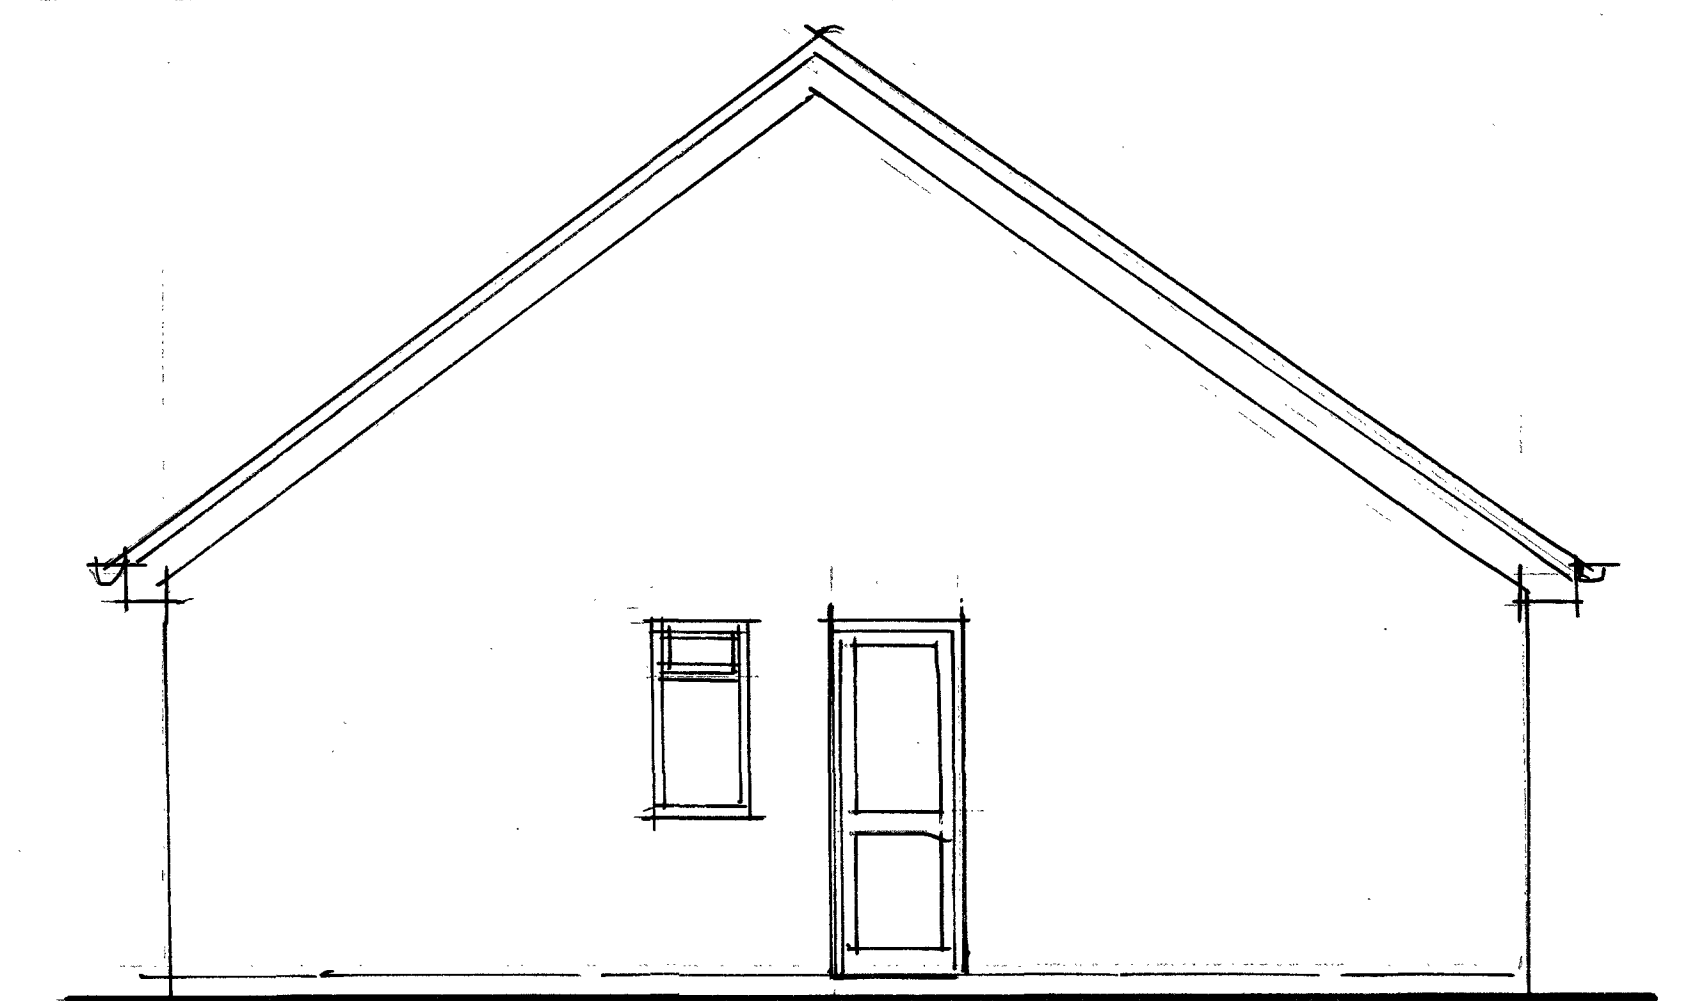

EAST ELEVATION

WEST ELEVATION

NORTH ELEVATION

GROUND FLOOR PLAN

ROOF PLAN

SOUTH ELEVATION

**RICHARD MERRETT + ARCHITECT**  
 6 Chapel Gardens, Stretton on Fosse, Moreton in Marsh, GL569SL  
 Tel 01608 662078 e-mail merrettarc@btinternet.com

PROPOSED ALTERATIONS AND CONSTRUCTION OF NEW ROOF TO PROVIDE  
 ADDITIONAL BEDROOMS AT  
**THE BUNGALOW, WHITE POST ROAD, BODICOTE, OX154BN**

Client **MS DEBBIE WHITFORD**  
 Drawing **EXISTING PLAN AND ELEVATIONS**  
 Date **September 2019** Drawing no **2019-20/12/1**  
 Scales **1:50 @ A1**