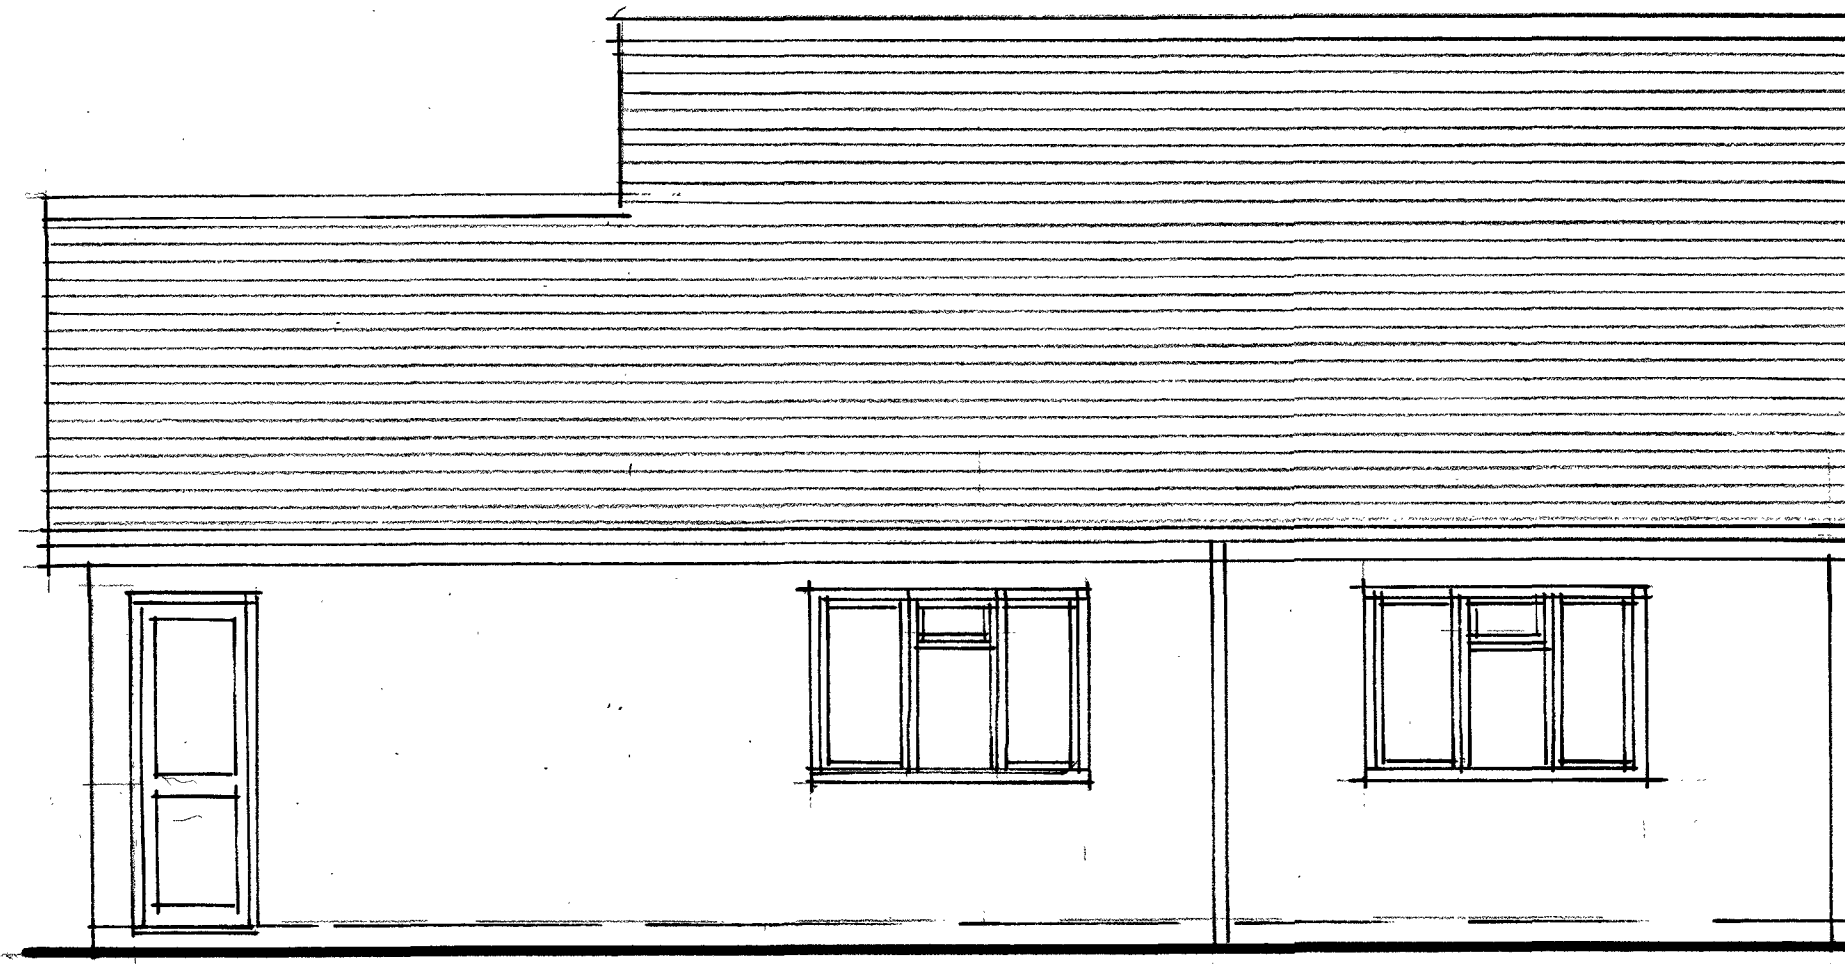

EAST ELEVATION

WEST ELEVATION

NORTH ELEVATION

GROUND FLOOR PLAN

ROOF PLAN

SOUTH ELEVATION

**RICHARD MERRETT + ARCHITECT**  
 6 Chapel Gardens, Stretton on Fosse, Moreton in Marsh, GL569SL  
 Tel 01608 662078 e-mail merrettarc@btinternet.com

PROPOSED ALTERATIONS AND CONSTRUCTION OF NEW ROOF TO PROVIDE  
 ADDITIONAL BEDROOMS AT  
**THE BUNGALOW, WHITE POST ROAD, BODICOTE, OX154BN**

Client **MS DEBBIE WHITFORD**  
 Drawing **EXISTING PLAN AND ELEVATIONS**  
 Date **September 2019** Drawing no **2019-20/12/1**  
 Scales **1:50 @ A1**