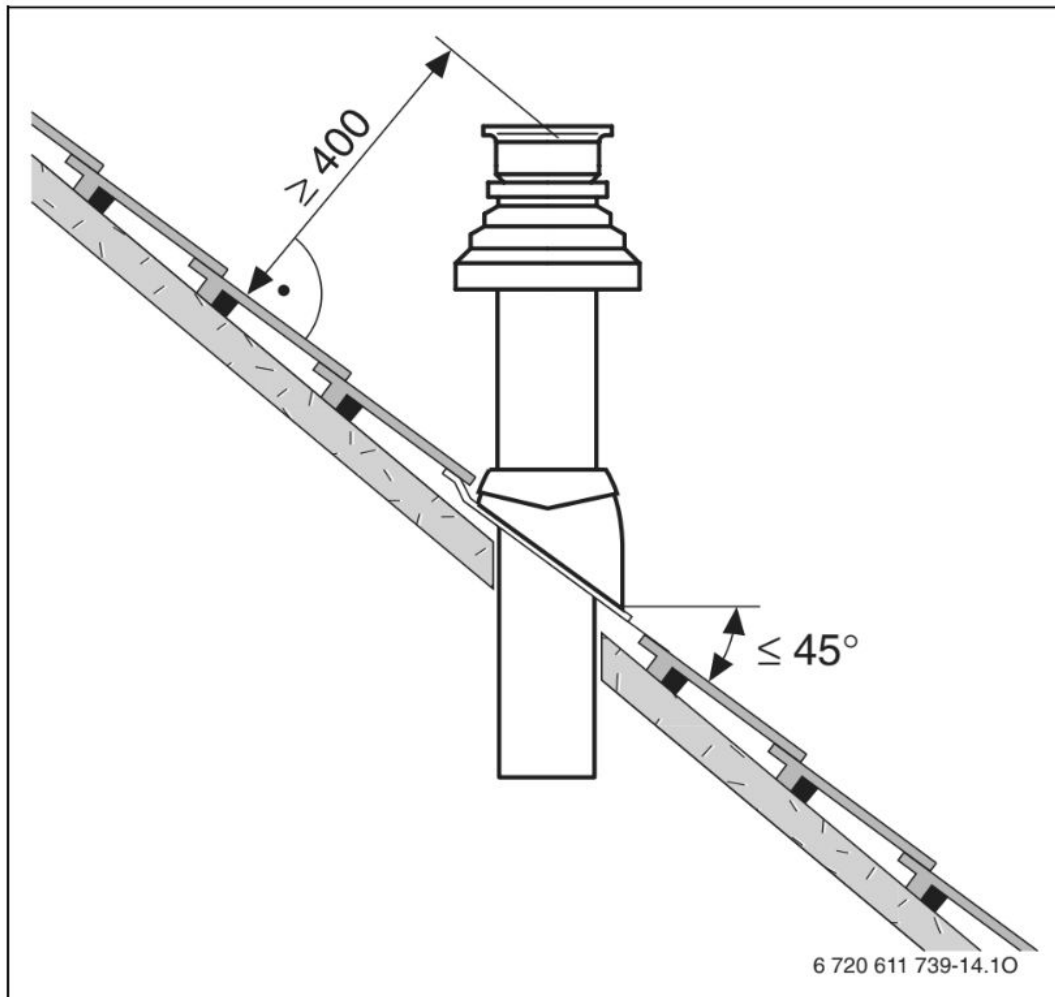

Boiler Flue Pitched Roof

Worcester Bosch GreenStar Boiler Flue

Fig. 2

5.2.2 INCLINED ROOF

Fig. 8

This is the flashing plate required to fit the flue into a slated roof.

This is what it looks like in context