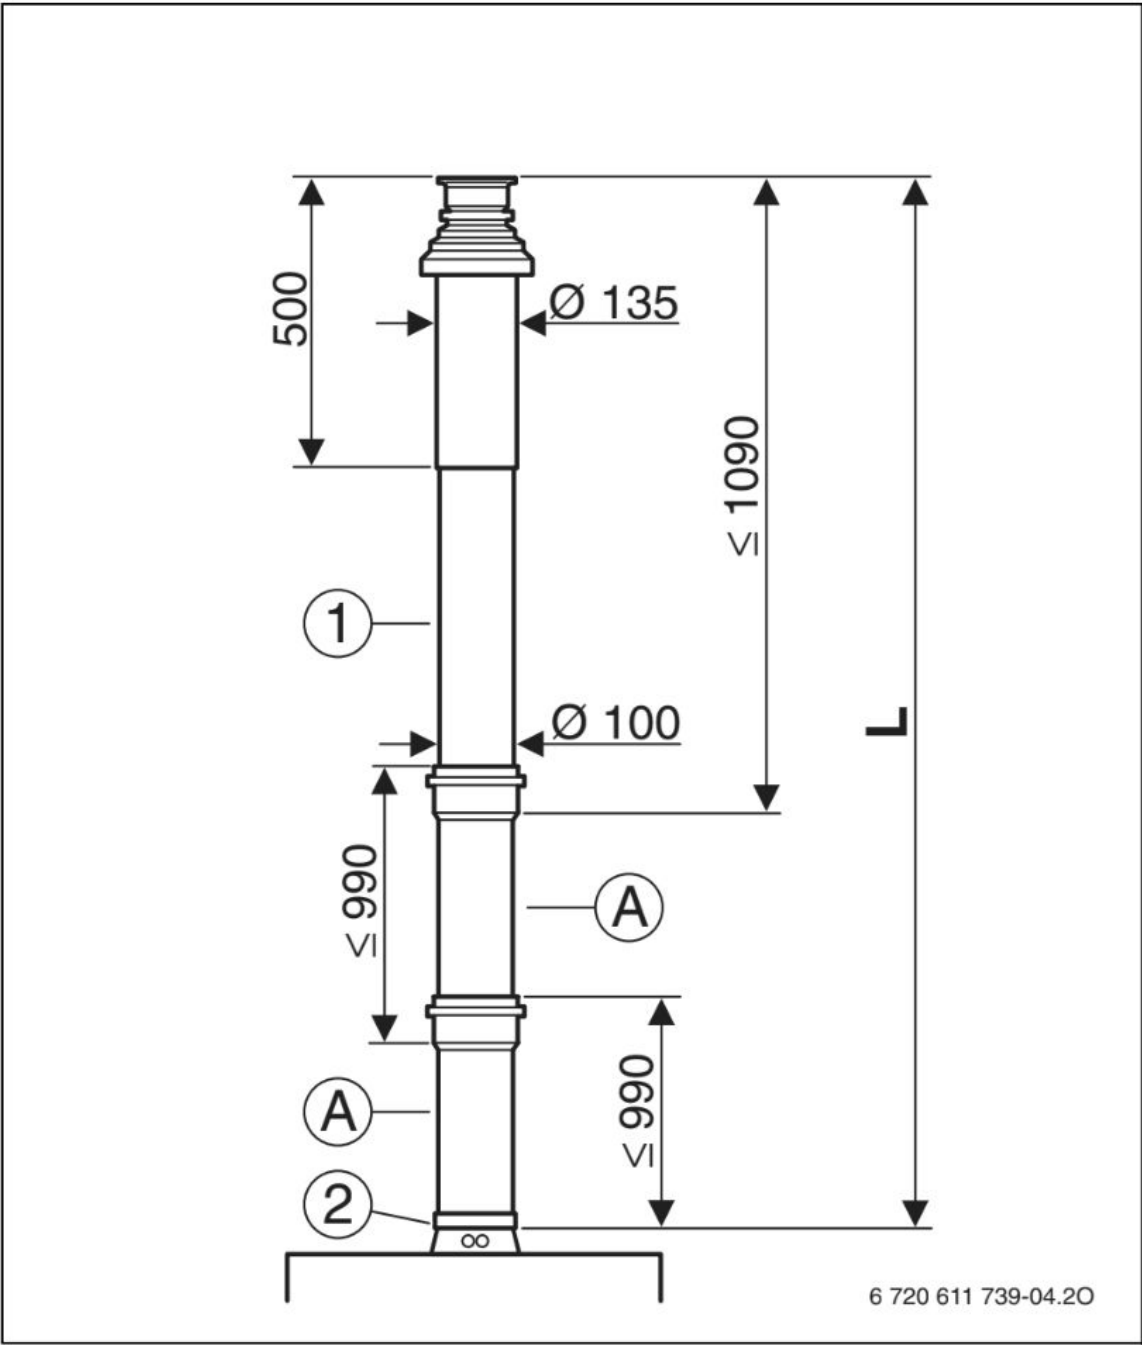

Boiler Flue Pitched Roof

Worcester Bosch GreenStar Boiler Flue

Fig. 2

5.2.2 INCLINED ROOF

Fig. 8

This is the flashing plate required to fit the flue into a slated roof.

This is what it looks like in context