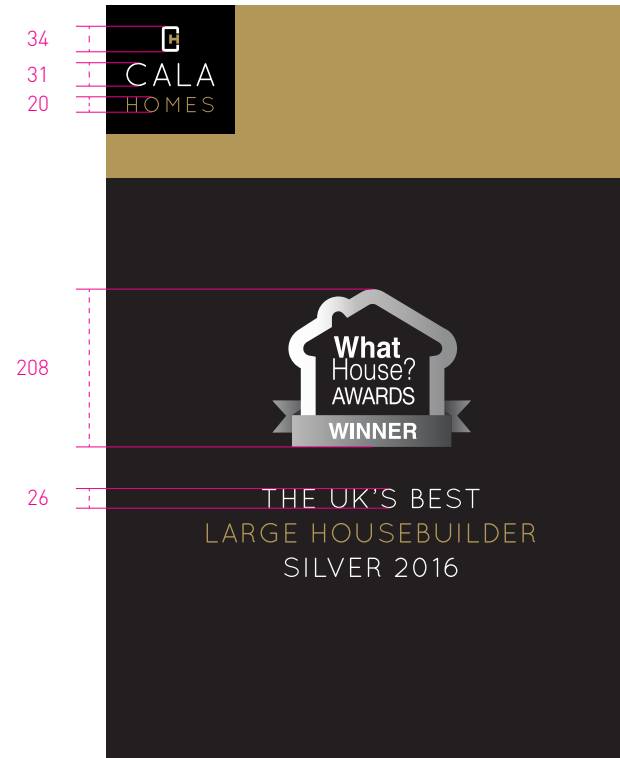

SK03

Box Sign C
700x1000mm x100mm
ACM on Aluminium
Box Frame
Scale 1:20 at A4