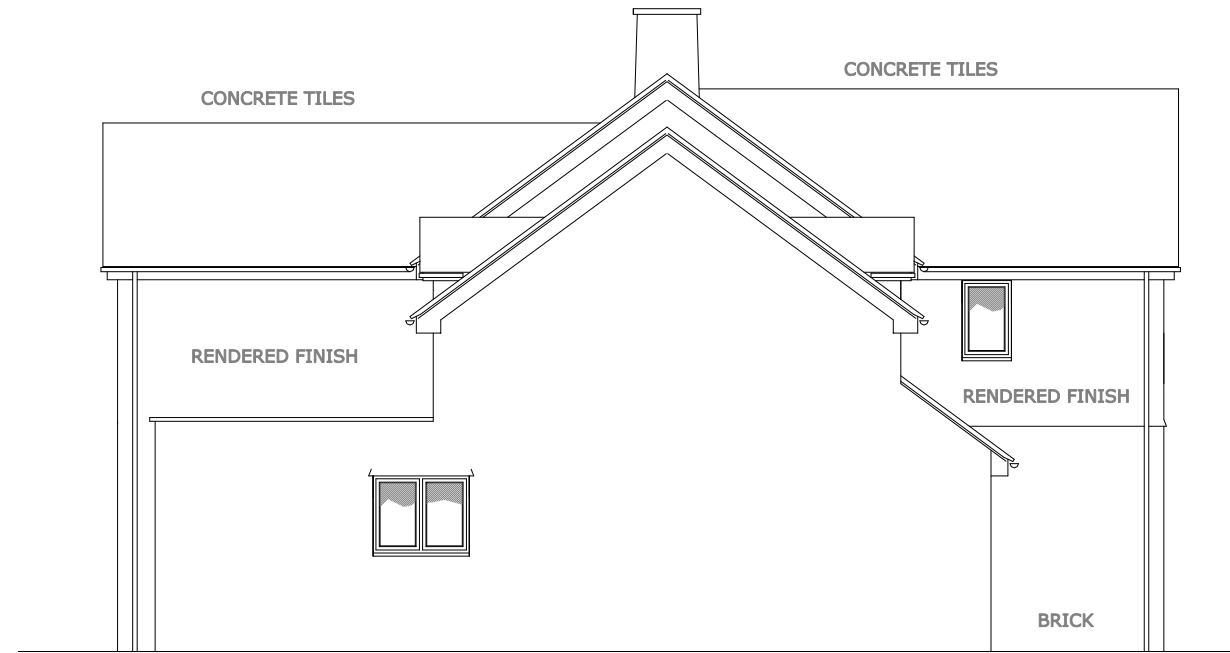

POWDER COATED ALUMINIUM  
WINDOWS & OAK FRONT DOOR

**SOUTH WEST ELEVATION**

POWDER COATED ALUMINIUM  
WINDOWS

RENDERED FINISH

**NORTH WEST ELEVATION**

POWDER COATED ALUMINIUM  
WINDOWS & SLIDING DOORS

RENDERED FINISH

**NORTH EAST ELEVATION**

RENDERED FINISH

**SOUTH EAST ELEVATION**

© THIS DRAWING IS THE PROPERTY OF  
DEREK SKEATS ASSOCIATES LTD  
AND IS NOT TO BE REPRODUCED IN ANY FORM  
WITHOUT WRITTEN PERMISSION.

CLIENT

MR L JONES

TITLE

PROPOSED ELEVATIONS  
13 BLACKWOOD PLACE  
BODICOTE  
BANBURY  
OXON. OX15 4BD

SCALE

1:100 - A3 SHEET

DATE

19/09/2019

DRAWN BY