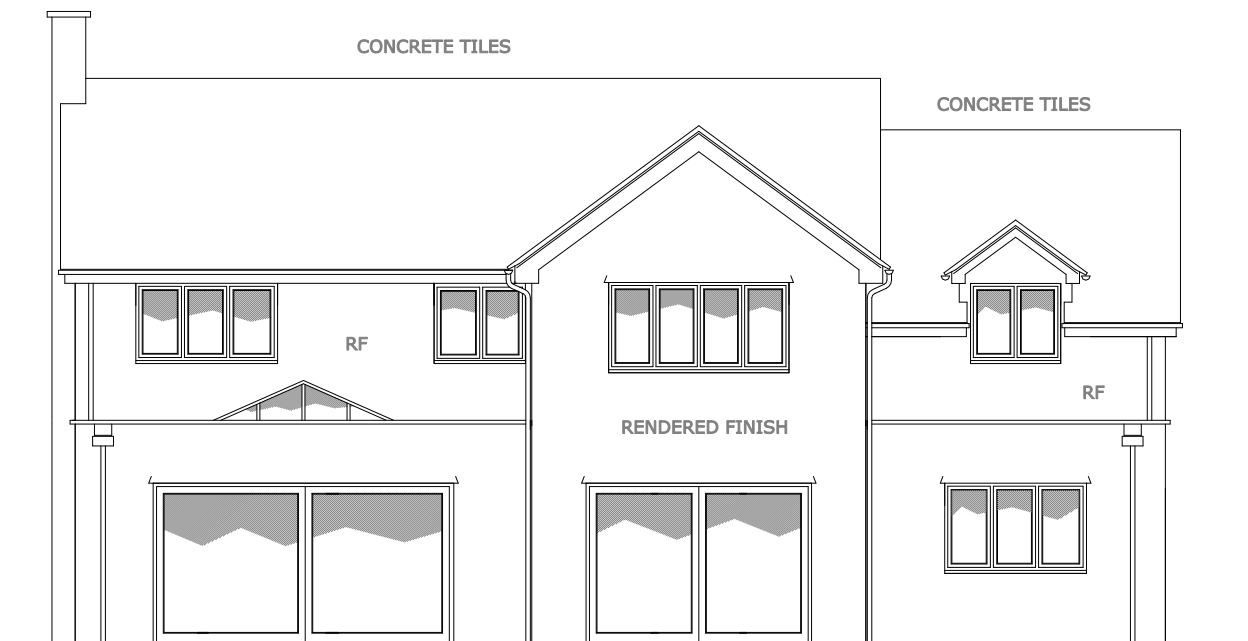

POWDER COATED ALUMINIUM  
WINDOWS & OAK FRONT DOOR

**SOUTH WEST ELEVATION**

POWDER COATED ALUMINIUM  
WINDOWS

RENDERED FINISH

**NORTH WEST ELEVATION**

POWDER COATED ALUMINIUM  
WINDOWS & SLIDING DOORS

RENDERED FINISH

**NORTH EAST ELEVATION**

RENDERED FINISH

**SOUTH EAST ELEVATION**

© THIS DRAWING IS THE PROPERTY OF  
DEREK SKEATS ASSOCIATES LTD  
AND IS NOT TO BE REPRODUCED IN ANY FORM  
WITHOUT WRITTEN PERMISSION.

CLIENT

MR L JONES

TITLE

PROPOSED ELEVATIONS  
13 BLACKWOOD PLACE  
BODICOTE  
BANBURY  
OXON. OX15 4BD

SCALE

1:100 - A3 SHEET

DATE

19/09/2019

DRAWN BY