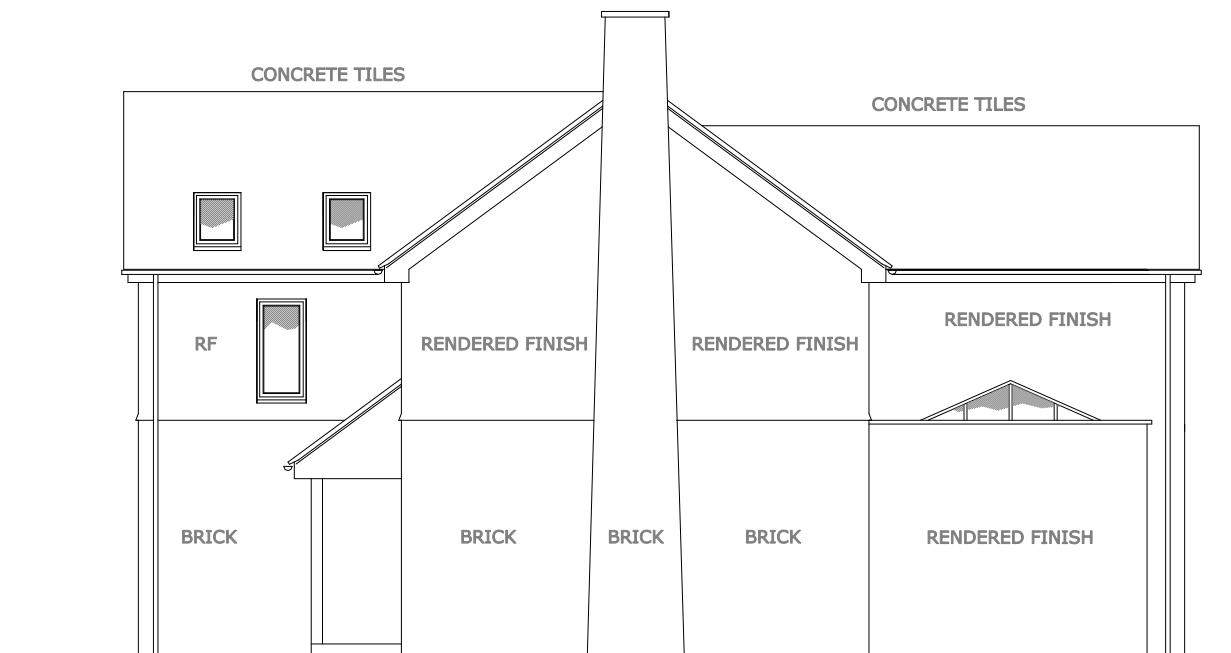

POWDER COATED ALUMINIUM  
WINDOWS & OAK FRONT DOOR

**SOUTH WEST ELEVATION**

POWDER COATED ALUMINIUM  
WINDOWS

RENDERED FINISH

**NORTH WEST ELEVATION**

POWDER COATED ALUMINIUM  
WINDOWS & SLIDING DOORS

RENDERED FINISH

**NORTH EAST ELEVATION**

RENDERED FINISH

**SOUTH EAST ELEVATION**

© THIS DRAWING IS THE PROPERTY OF  
DEREK SKEATS ASSOCIATES LTD  
AND IS NOT TO BE REPRODUCED IN ANY FORM  
WITHOUT WRITTEN PERMISSION.

CLIENT

MR L JONES

TITLE

PROPOSED ELEVATIONS  
13 BLACKWOOD PLACE  
BODICOTE  
BANBURY  
OXON. OX15 4BD

SCALE

1:100 - A3 SHEET

DATE

19/09/2019

DRAWN BY