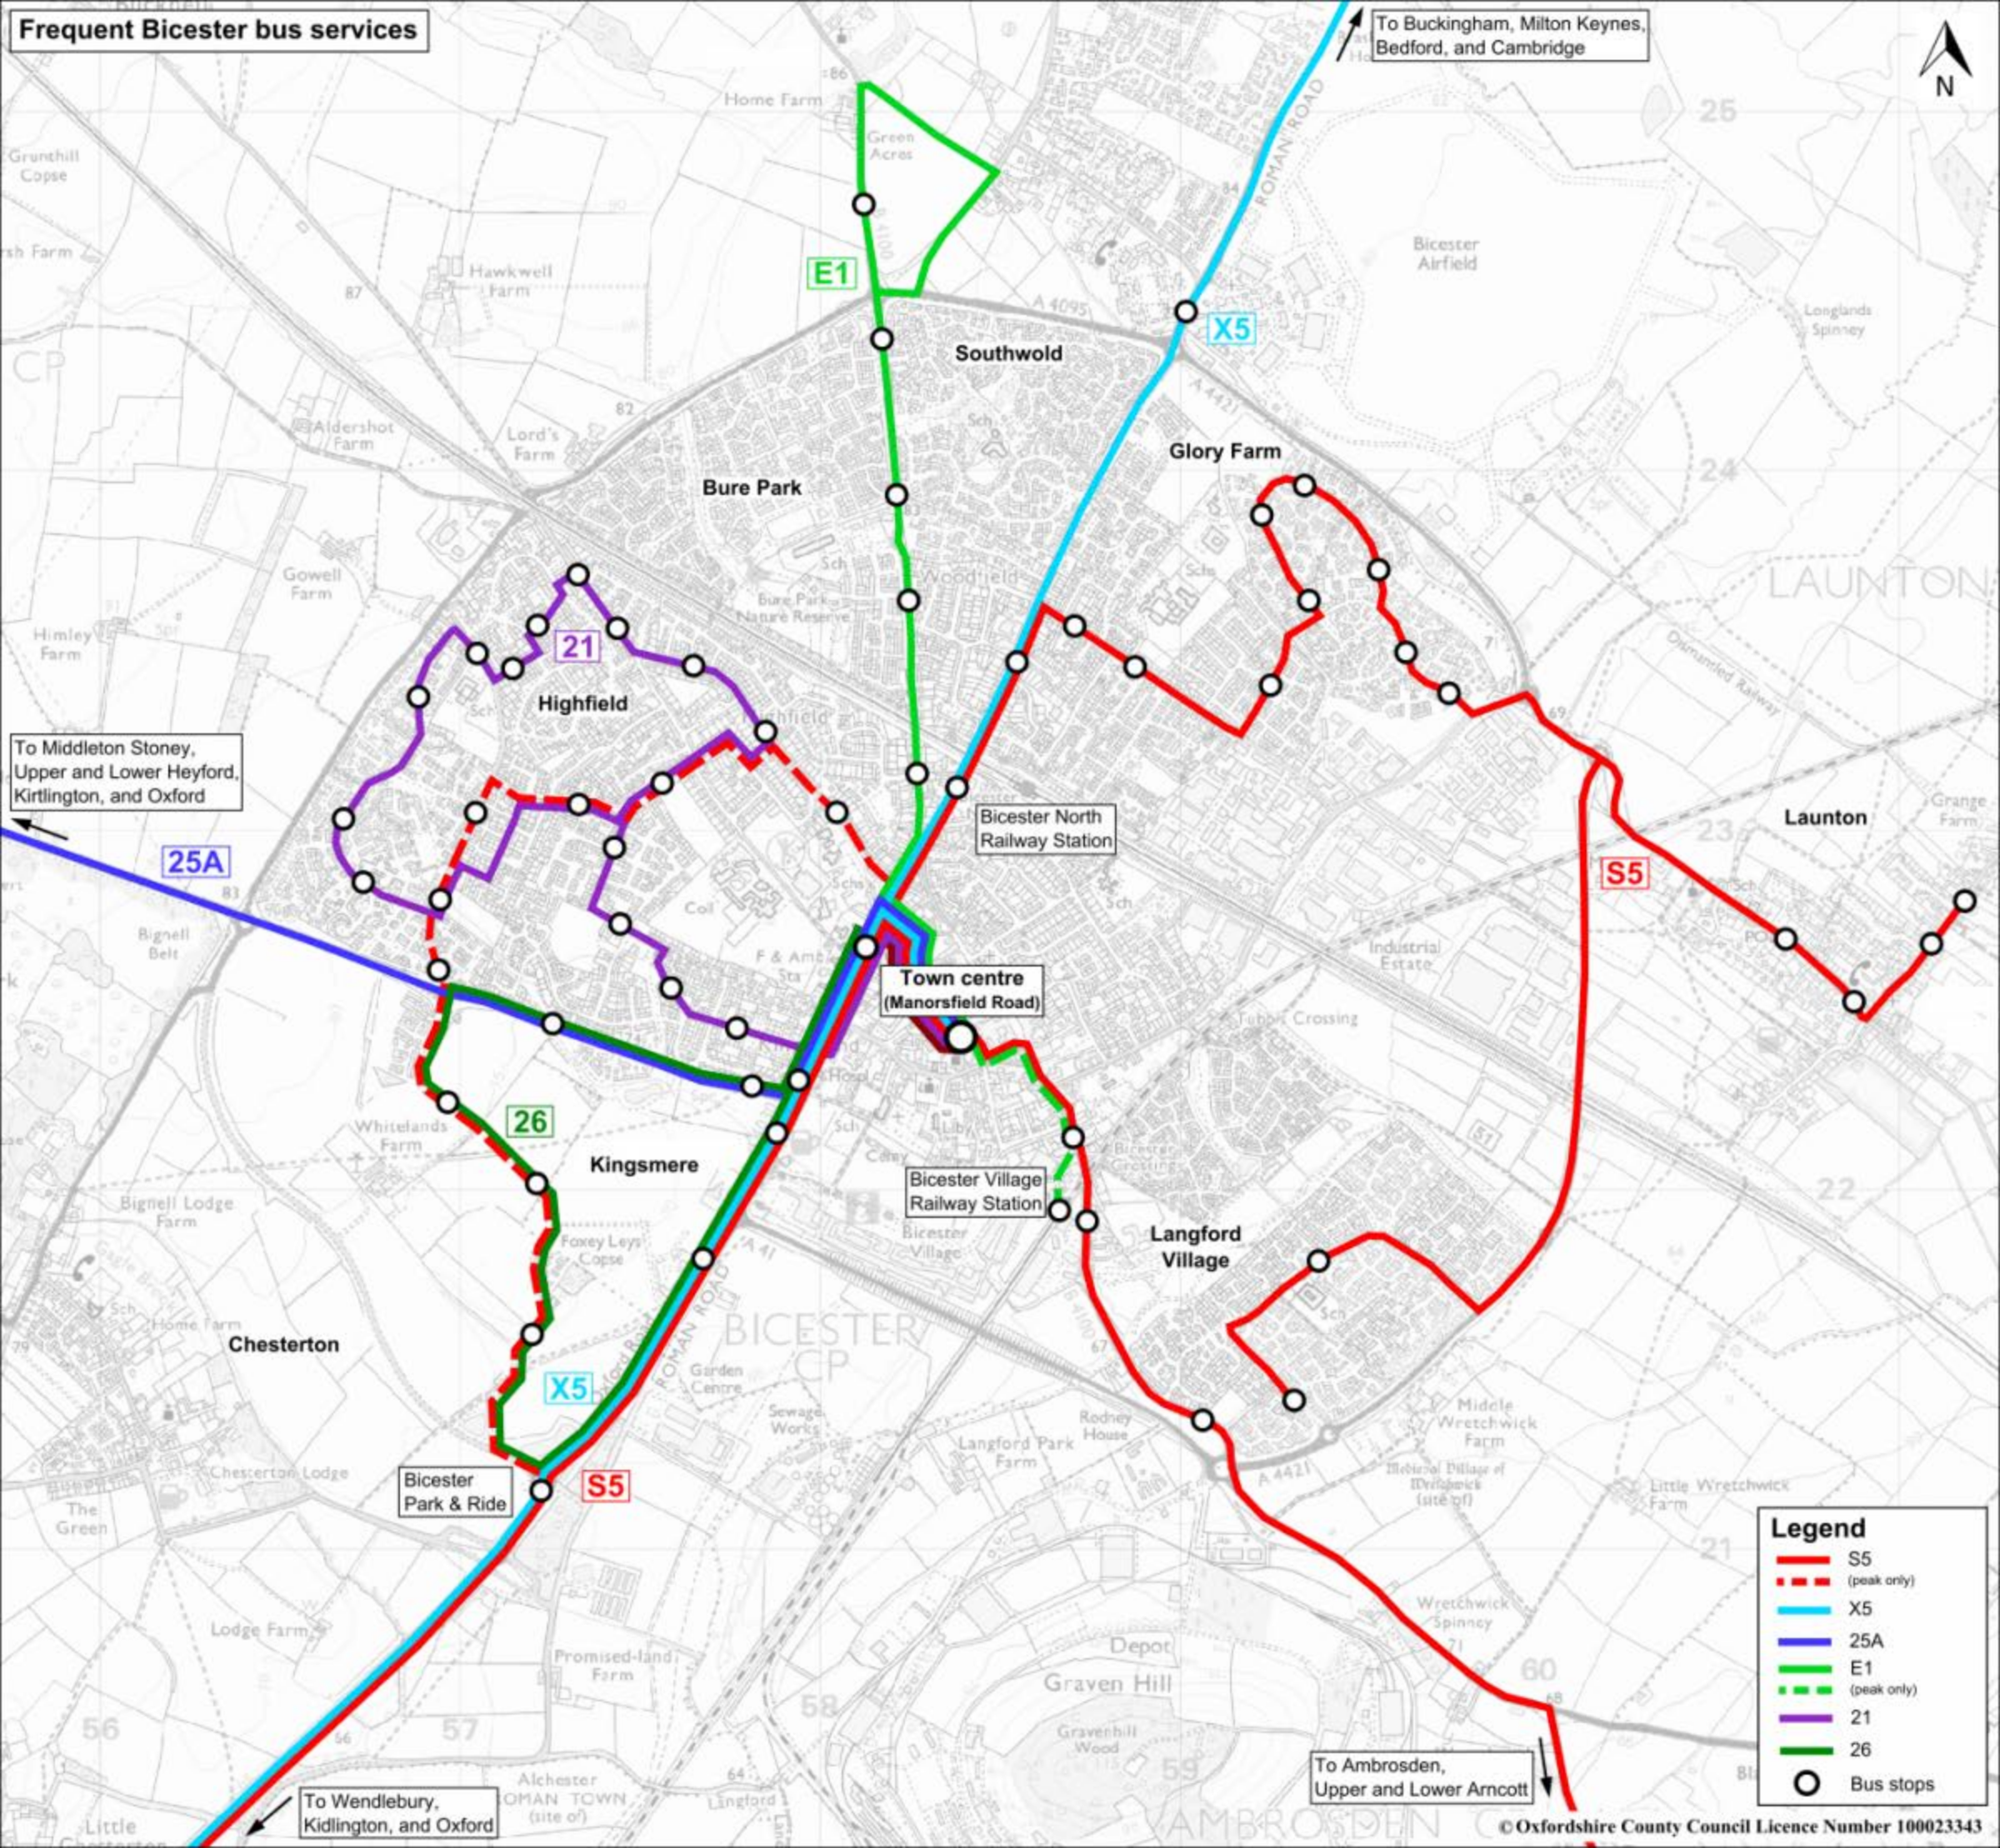

APPENDIX B

Public Transport Information

Frequent Bicester bus services

To Buckingham, Milton Keynes, Bedford, and Cambridge

To Middleton Stony, Upper and Lower Heyford, Kirtlington, and Oxford

25A

E1

X5

21

Bicester North Railway Station

Town centre (Manorsfield Road)

S5

26

Bicester Village Railway Station

Langford Village

Chesterton

Bicester Park & Ride

S5

X5

Legend

- S5 (peak only)
- X5
- 25A
- E1 (peak only)
- 21
- 26
- Bus stops

To Wendlebury, Kidlington, and Oxford

To Ambrosden, Upper and Lower Arcott