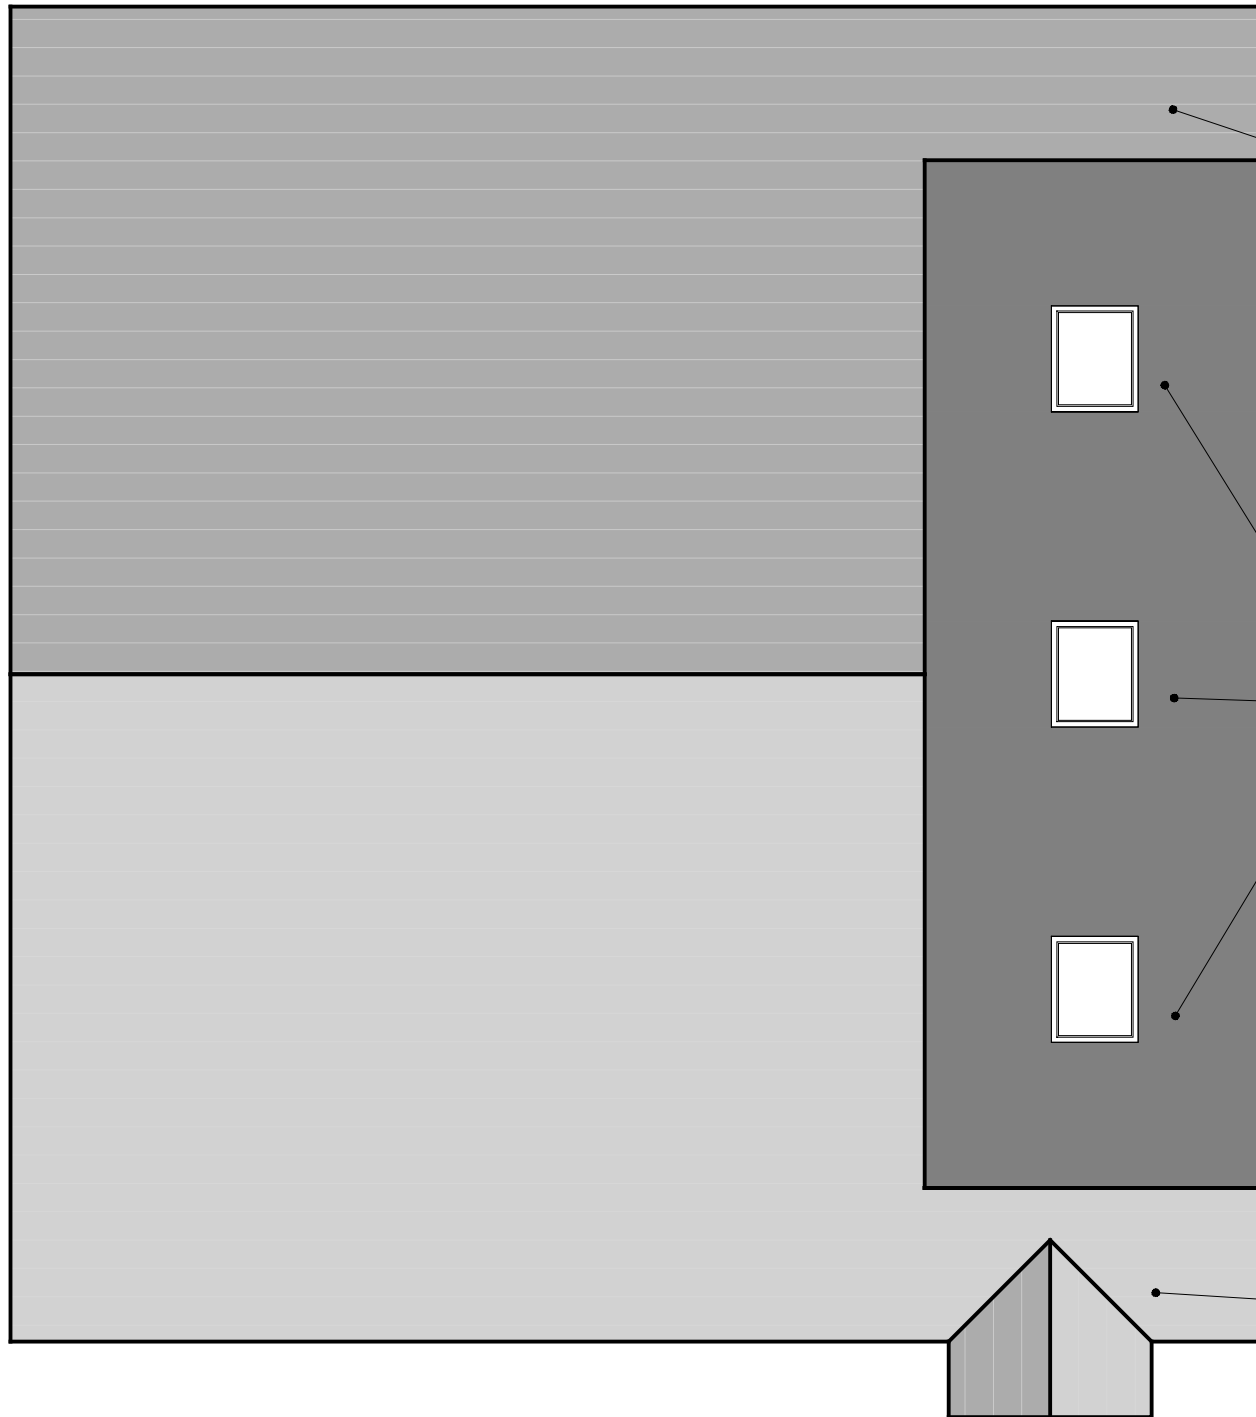

mono pitch
roof to back

3 off - flat glazed rooflights

mono pitch
roof to front

Scale 1:50

003 roof plan

1:50