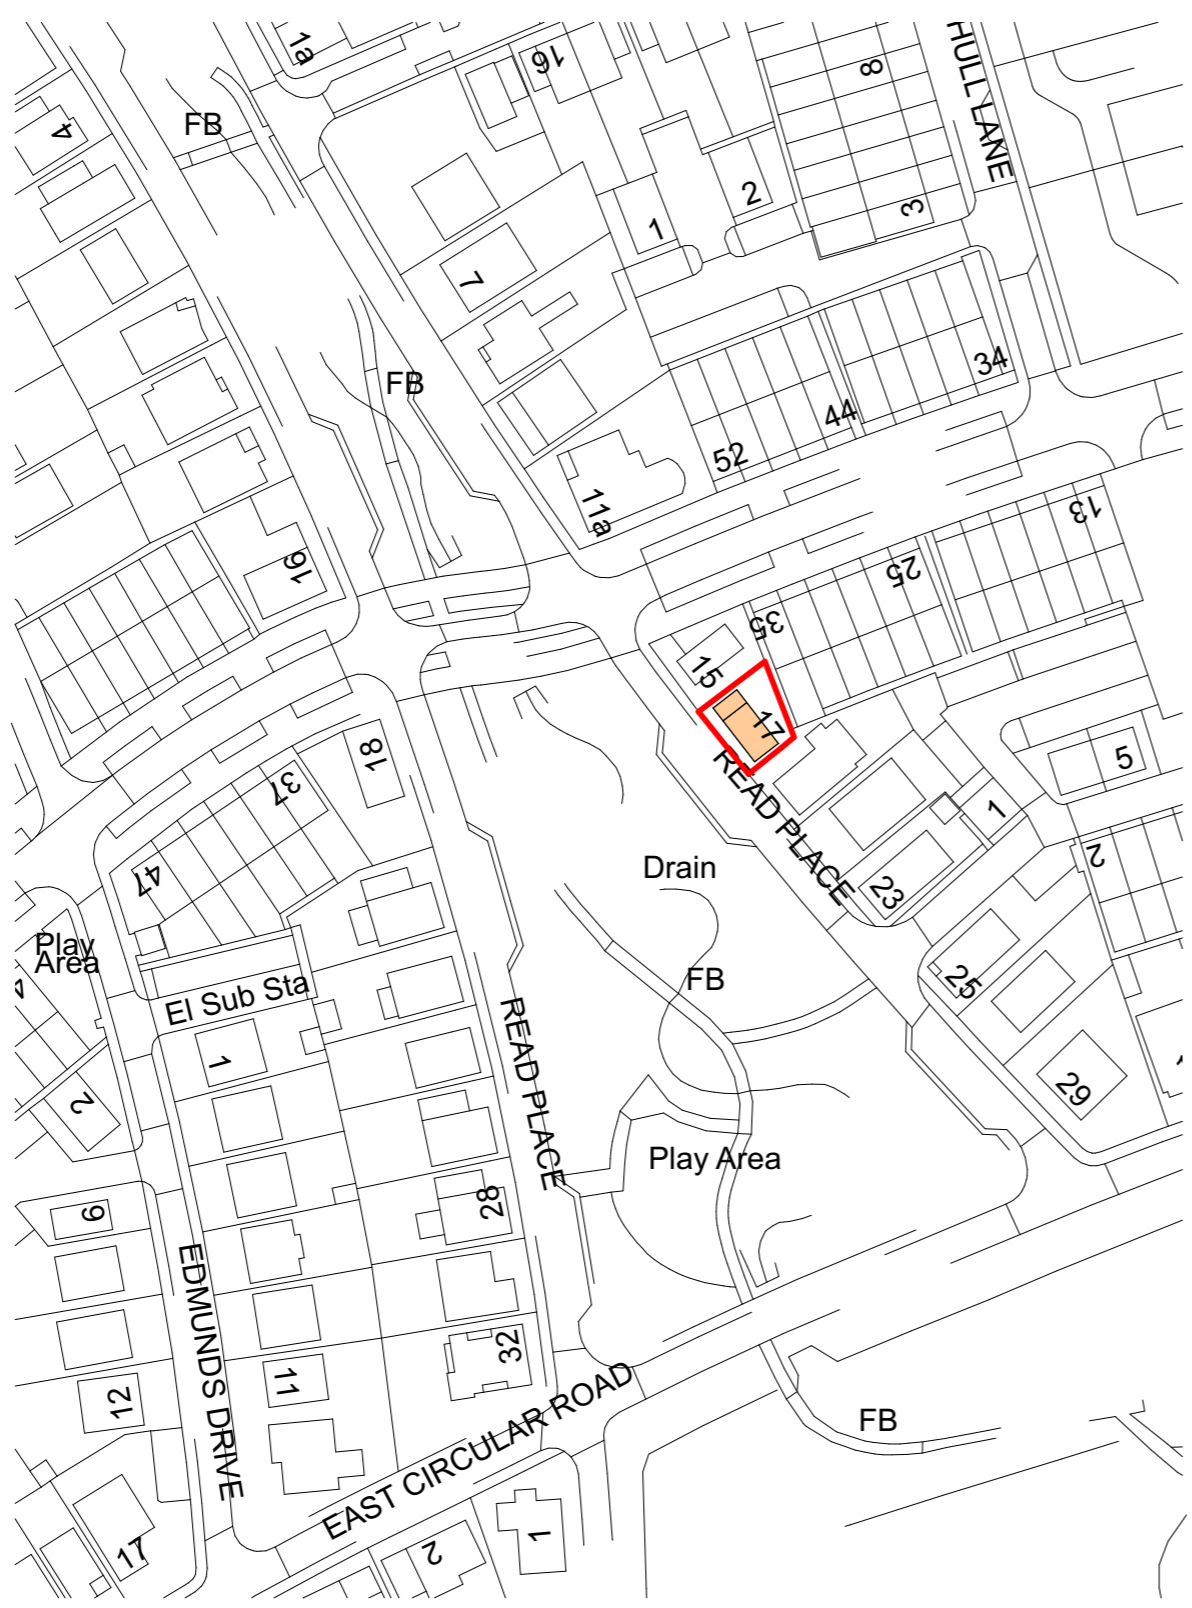

CLIENT:
Artitaya Drabble

ADDRESS:
17 Read Place, Bicester, OX25 2BH

DATE:
20/03/2024

DRAWING SHEET SIZE:
A3

DRAWING NUMBER:

REVISION: B
09/04/2024
#Revision By

This drawing is confidential and is property of Practical Foundations.
© Copyright
All dims. are in millimeters unless otherwise stated.

Site Location
1:1250

Proposed Site Layout
1:500