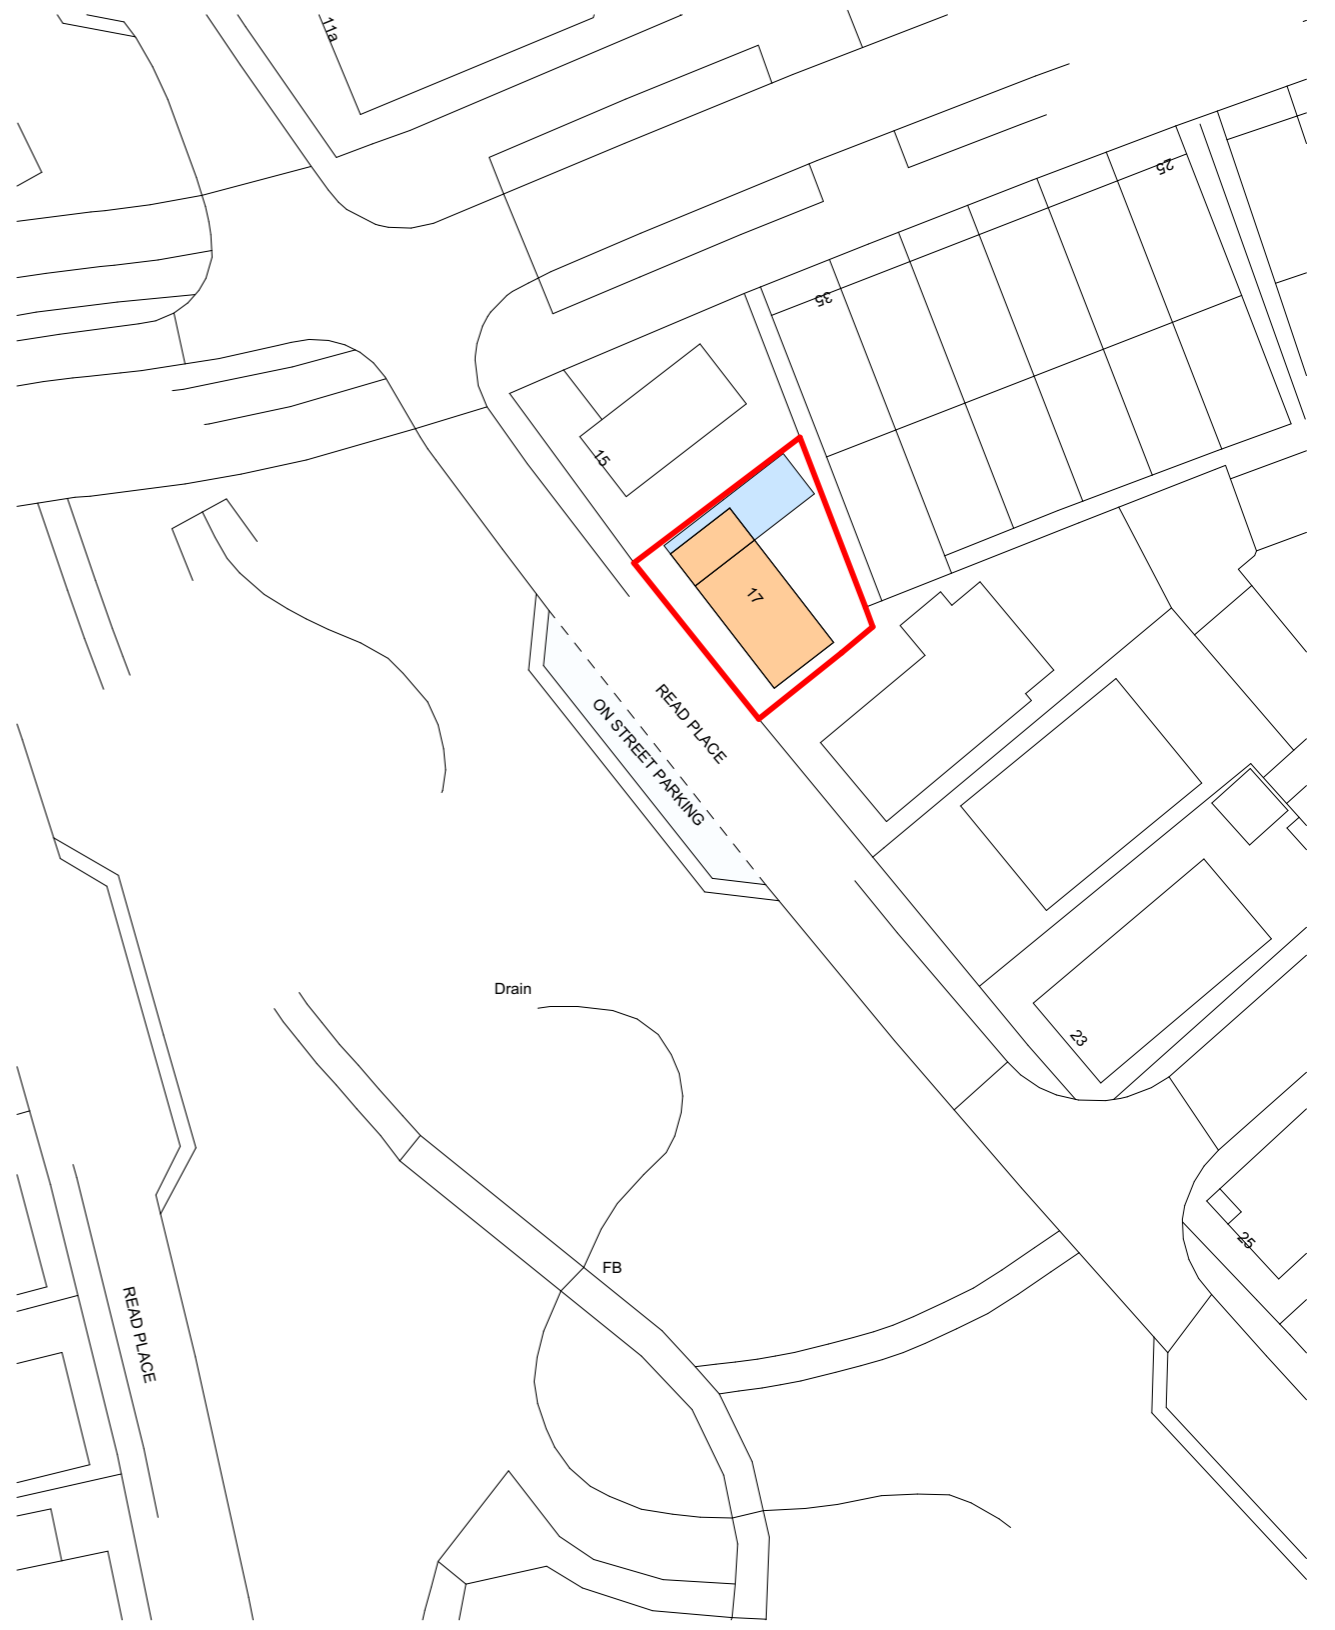

CLIENT:
Artitaya Drabble

ADDRESS:
17 Read Place, Bicester, OX25 2BH

DATE:
20/03/2024

DRAWING SHEET SIZE:
A3

DRAWING NUMBER:

REVISION: B
09/04/2024
#Revision By

This drawing is confidential and is property of Practical Foundations.
© Copyright
All dims. are in millimeters unless otherwise stated.

Site Location
1:1250

Proposed Site Layout
1:500